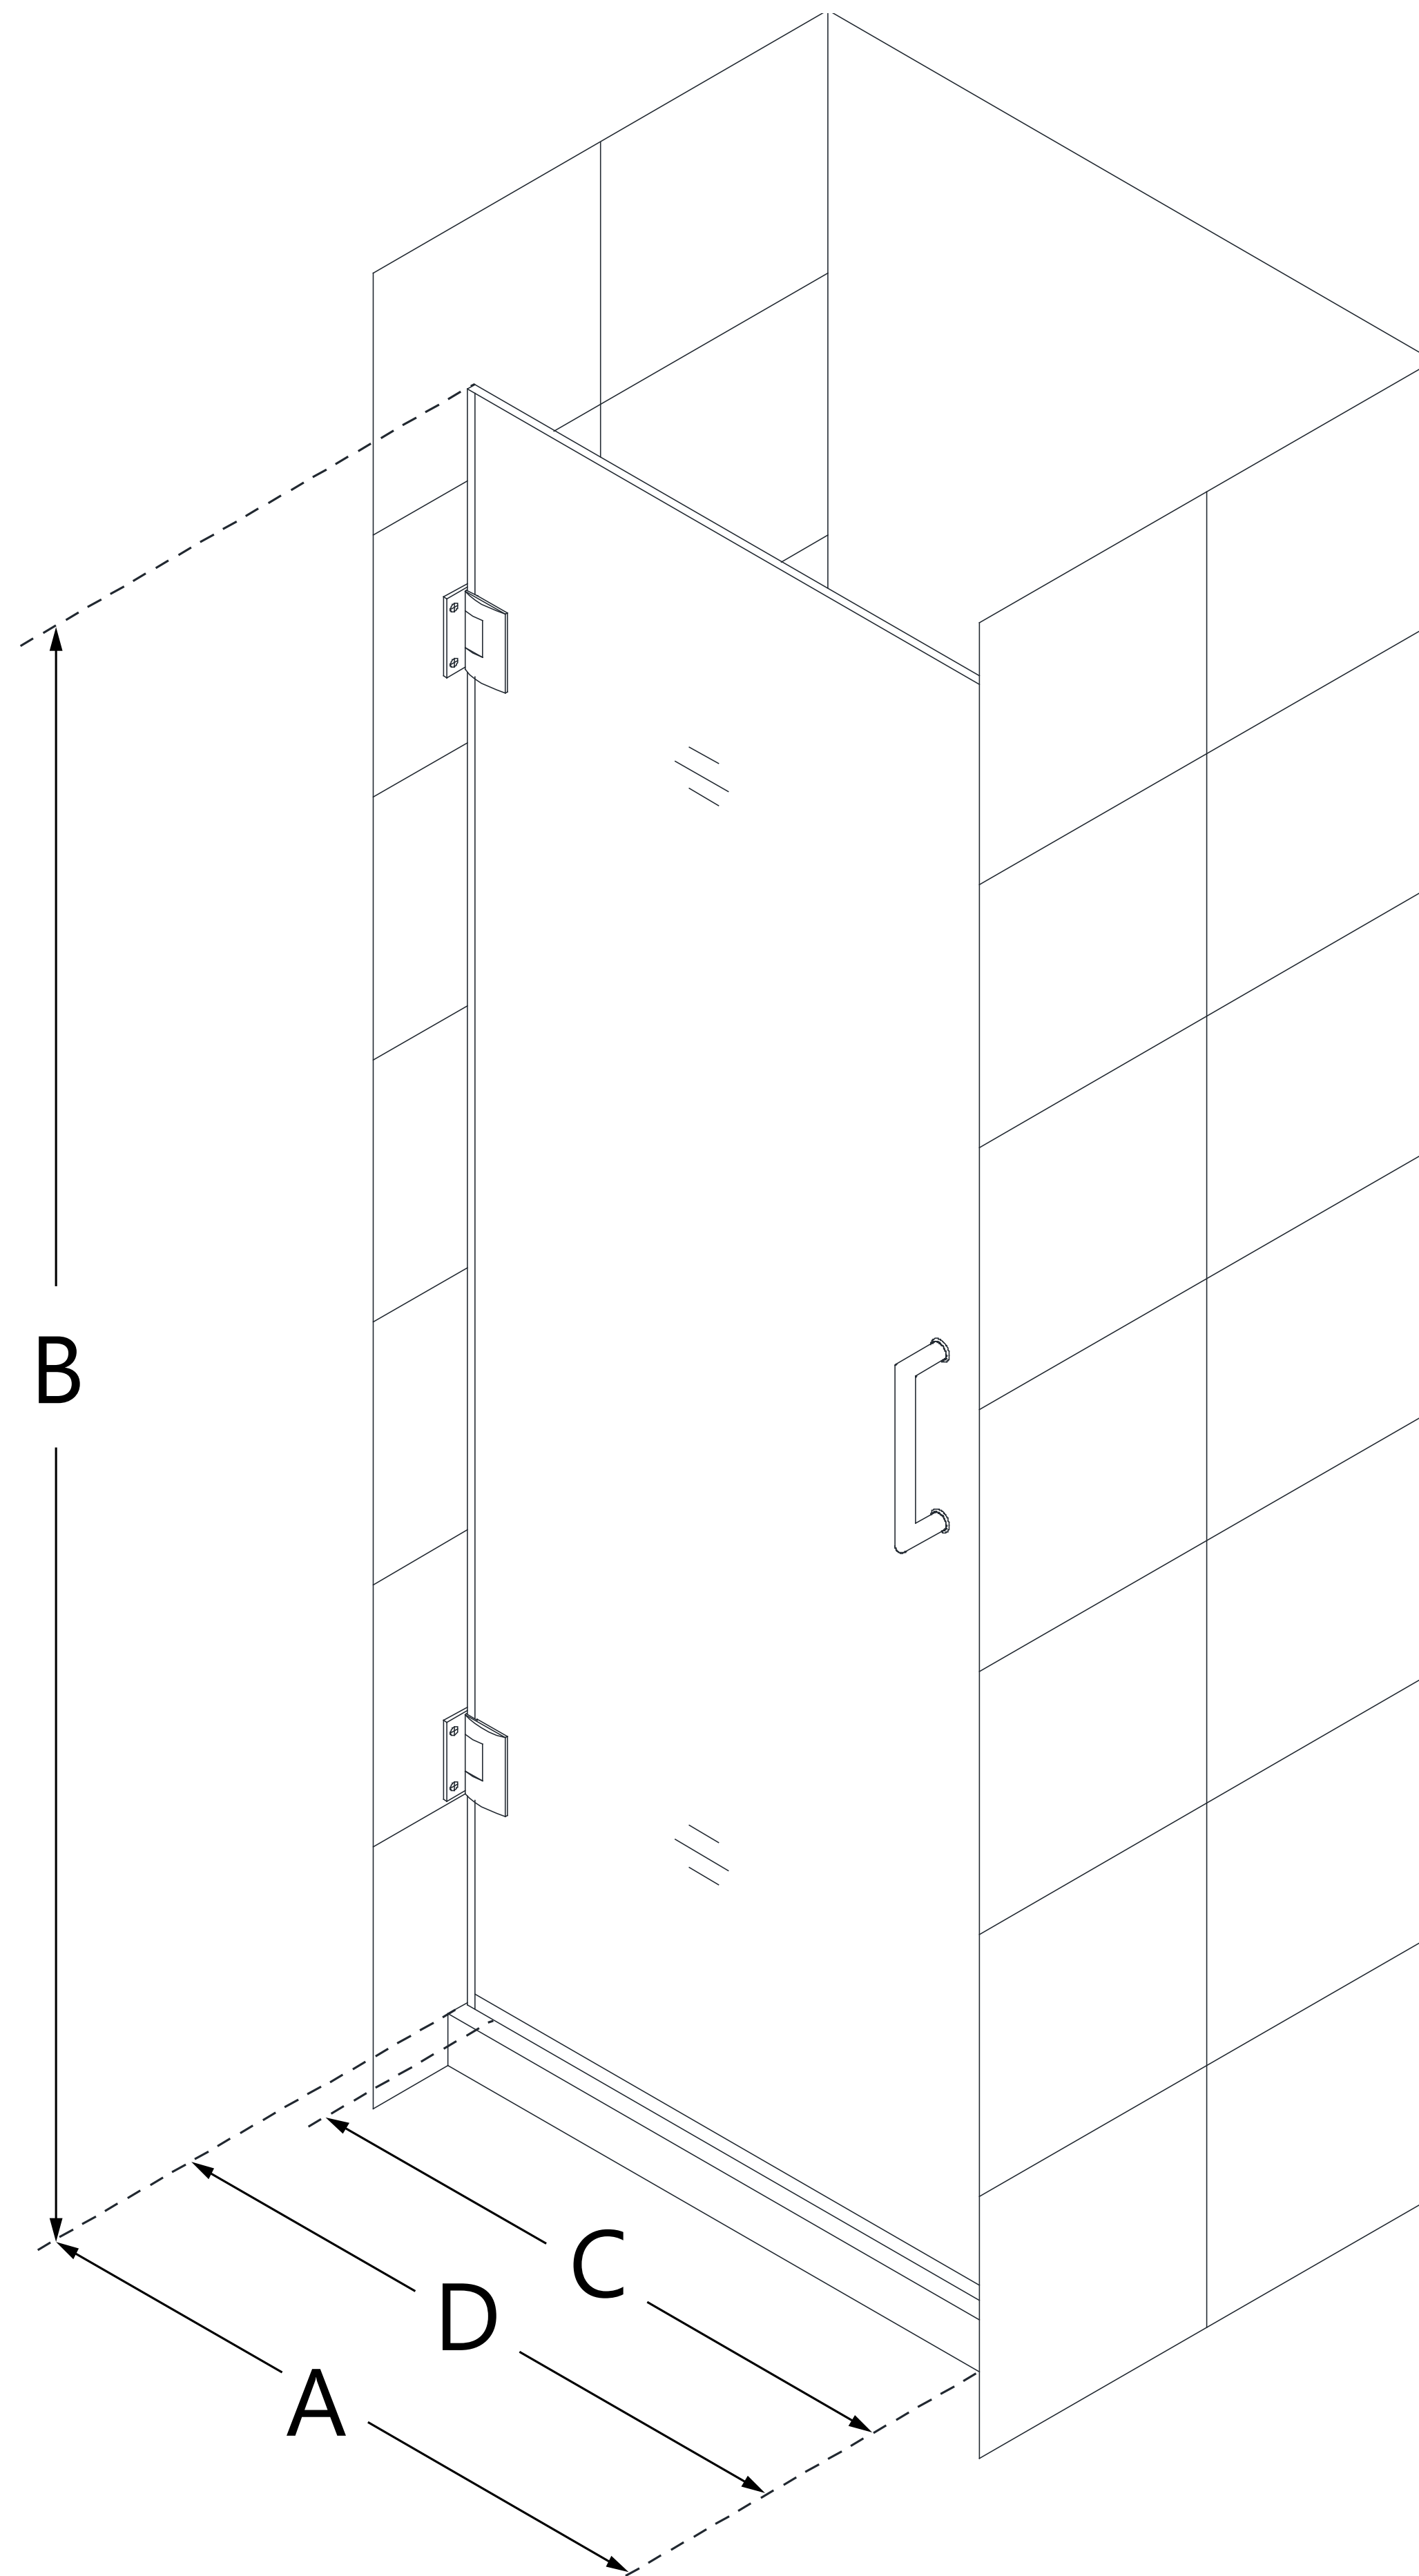

SHDR-2024722

UNIDOOR-LS

DreamLine Unidoor-LS 24 in. W x
72 in. H Frameless Hinged Shower
Door

SWING DOOR

CONFIGURATION DIMENSIONS:

A: 24 in.

MODEL WIDTH

B: 72 in.

MODEL HEIGHT

C: 23 in.

ACCESS WIDTH

D: 24 in.

DOOR WIDTH

7/8 in.

MINIMUM THRESHOLD REQUIRED

No

DRILLING REQUIRED

DreamLine reserves the right to update or modify the hardware or materials pictured without prior notice for the purpose of product improvement and customer satisfaction.