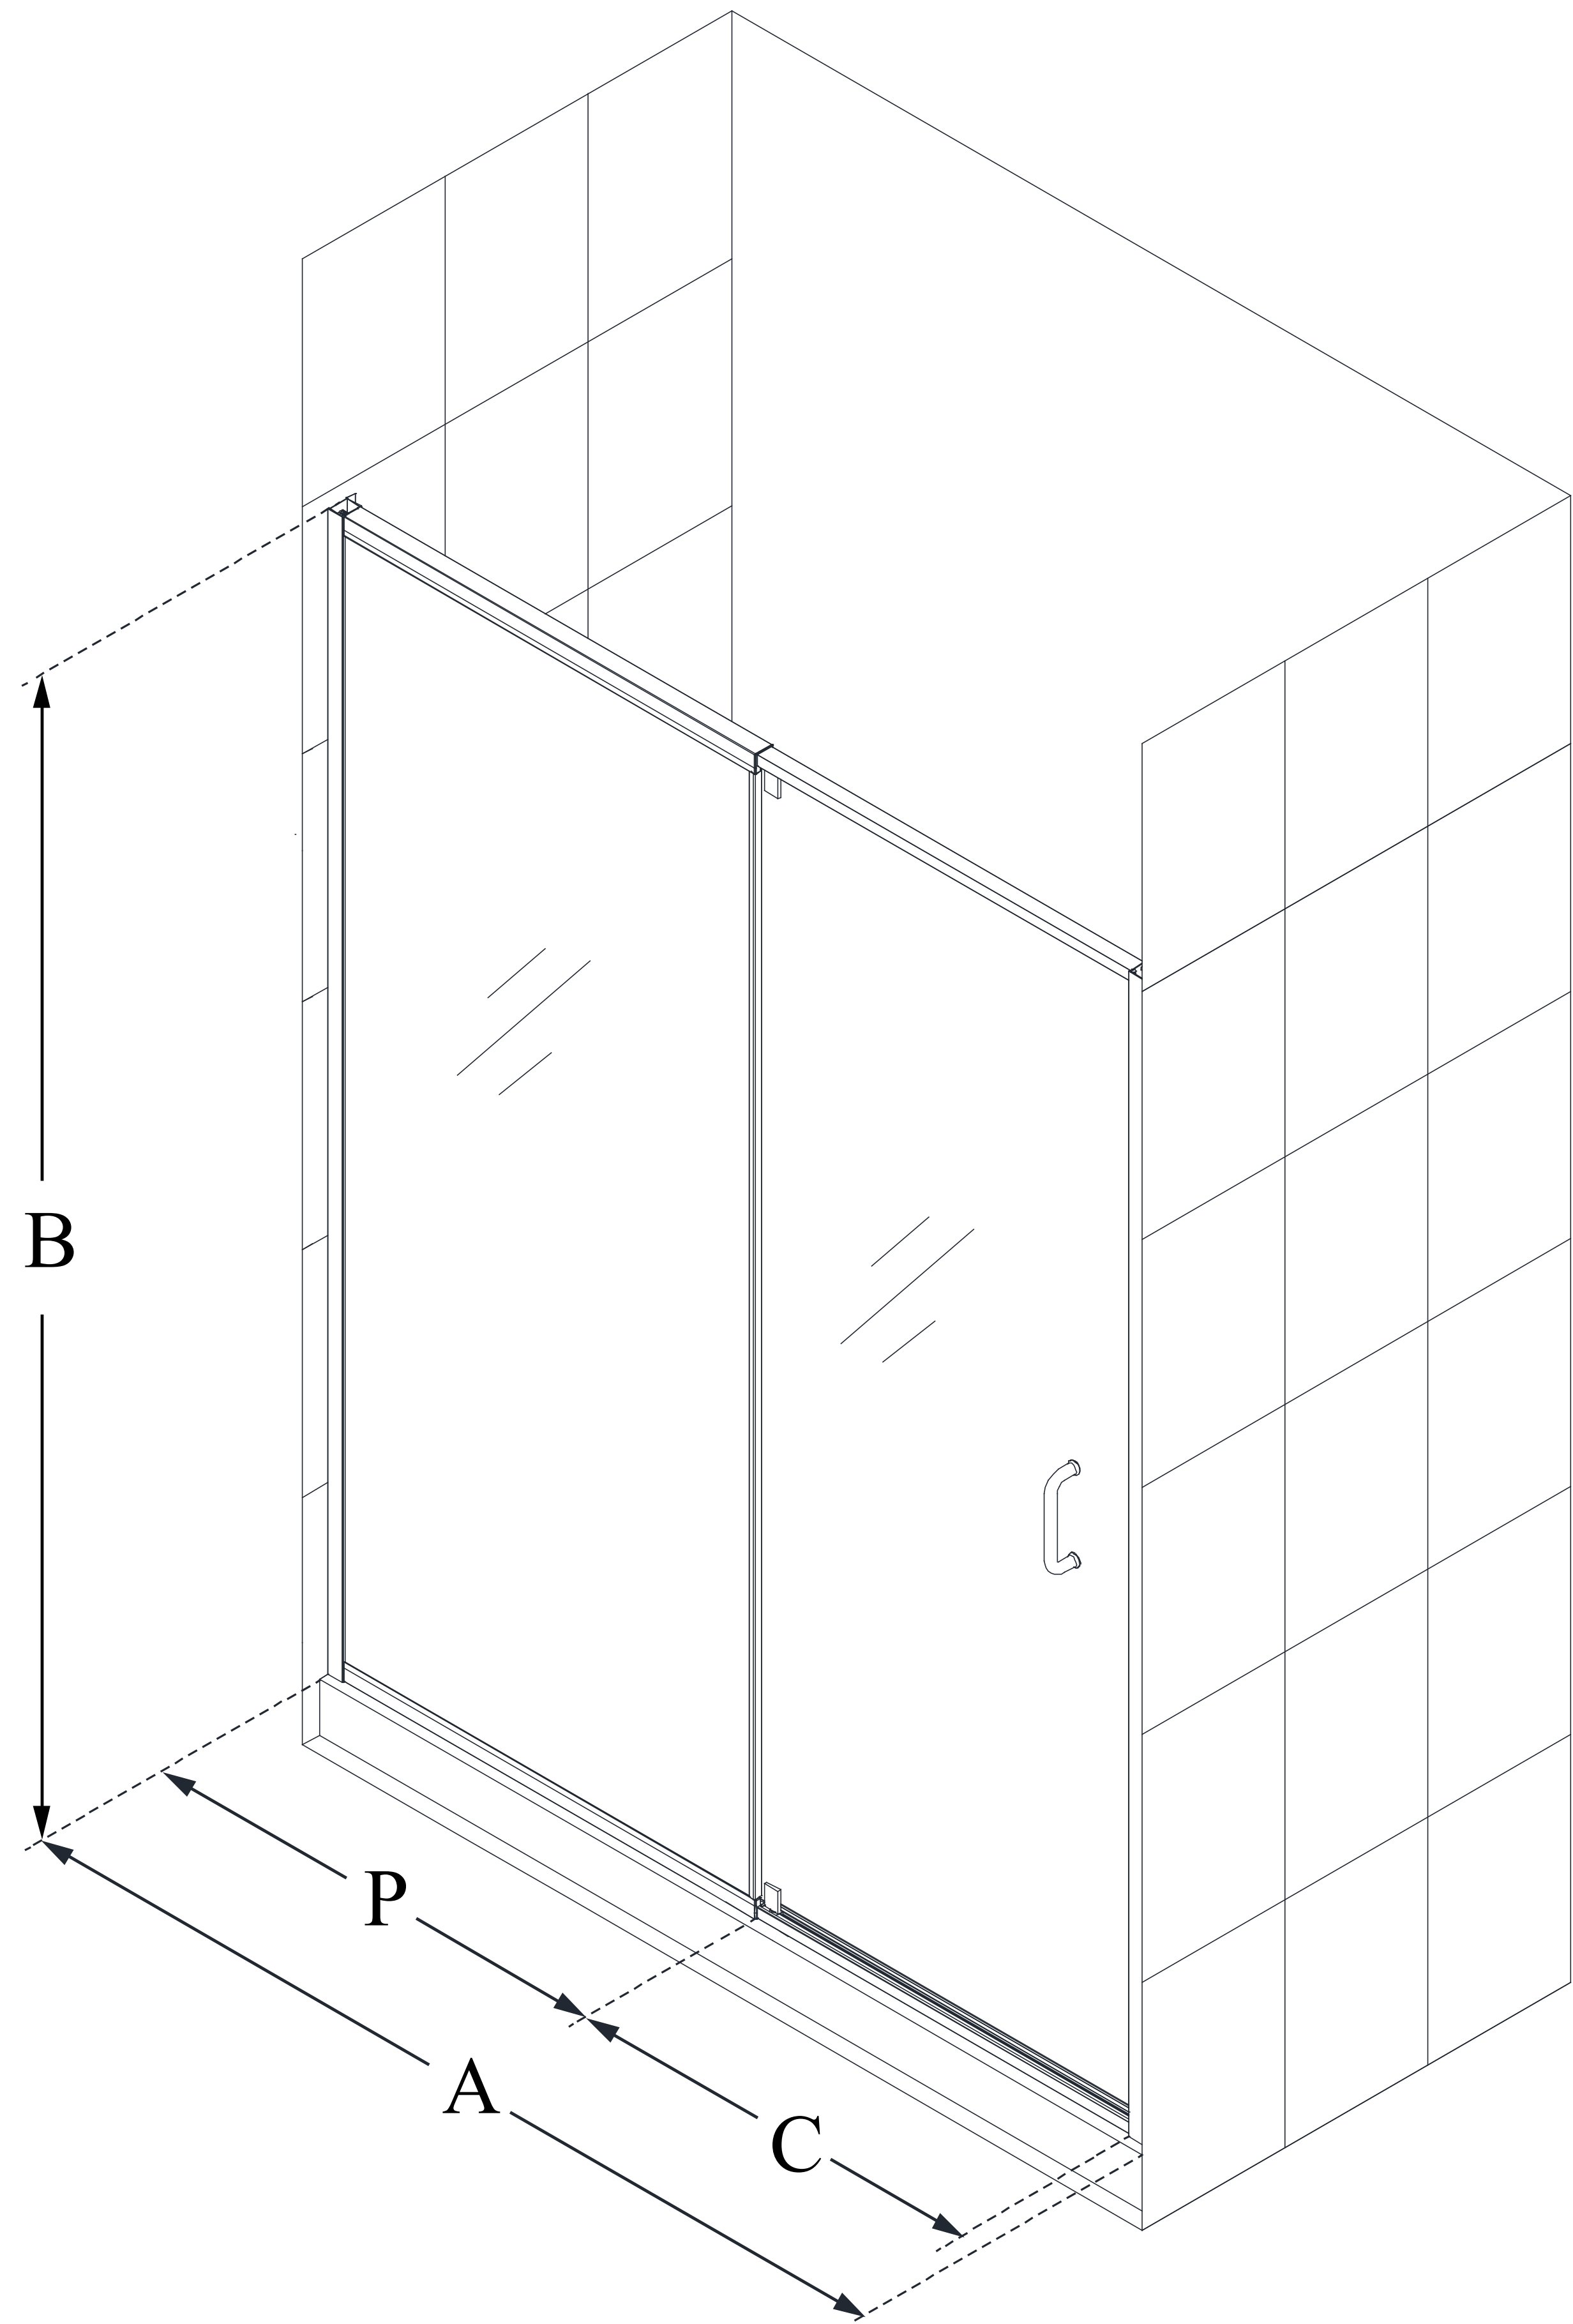

SHDR-22607200

FLEX

DreamLine Flex 56-60" W x 72" H
Frameless Pivot Shower Door

PIVOT DOOR

CONFIGURATION DIMENSIONS:

A: 56 - 60"

MODEL WIDTH

B: 72"

MODEL HEIGHT

C: 23"

ACCESS WIDTH

D: 29 3/8"

DOOR WIDTH

P: 30 3/8"

PIVOT PANEL WIDTH

DreamLine reserves the right to update or modify the hardware or materials pictured without prior notice for the purpose of product improvement and customer satisfaction.