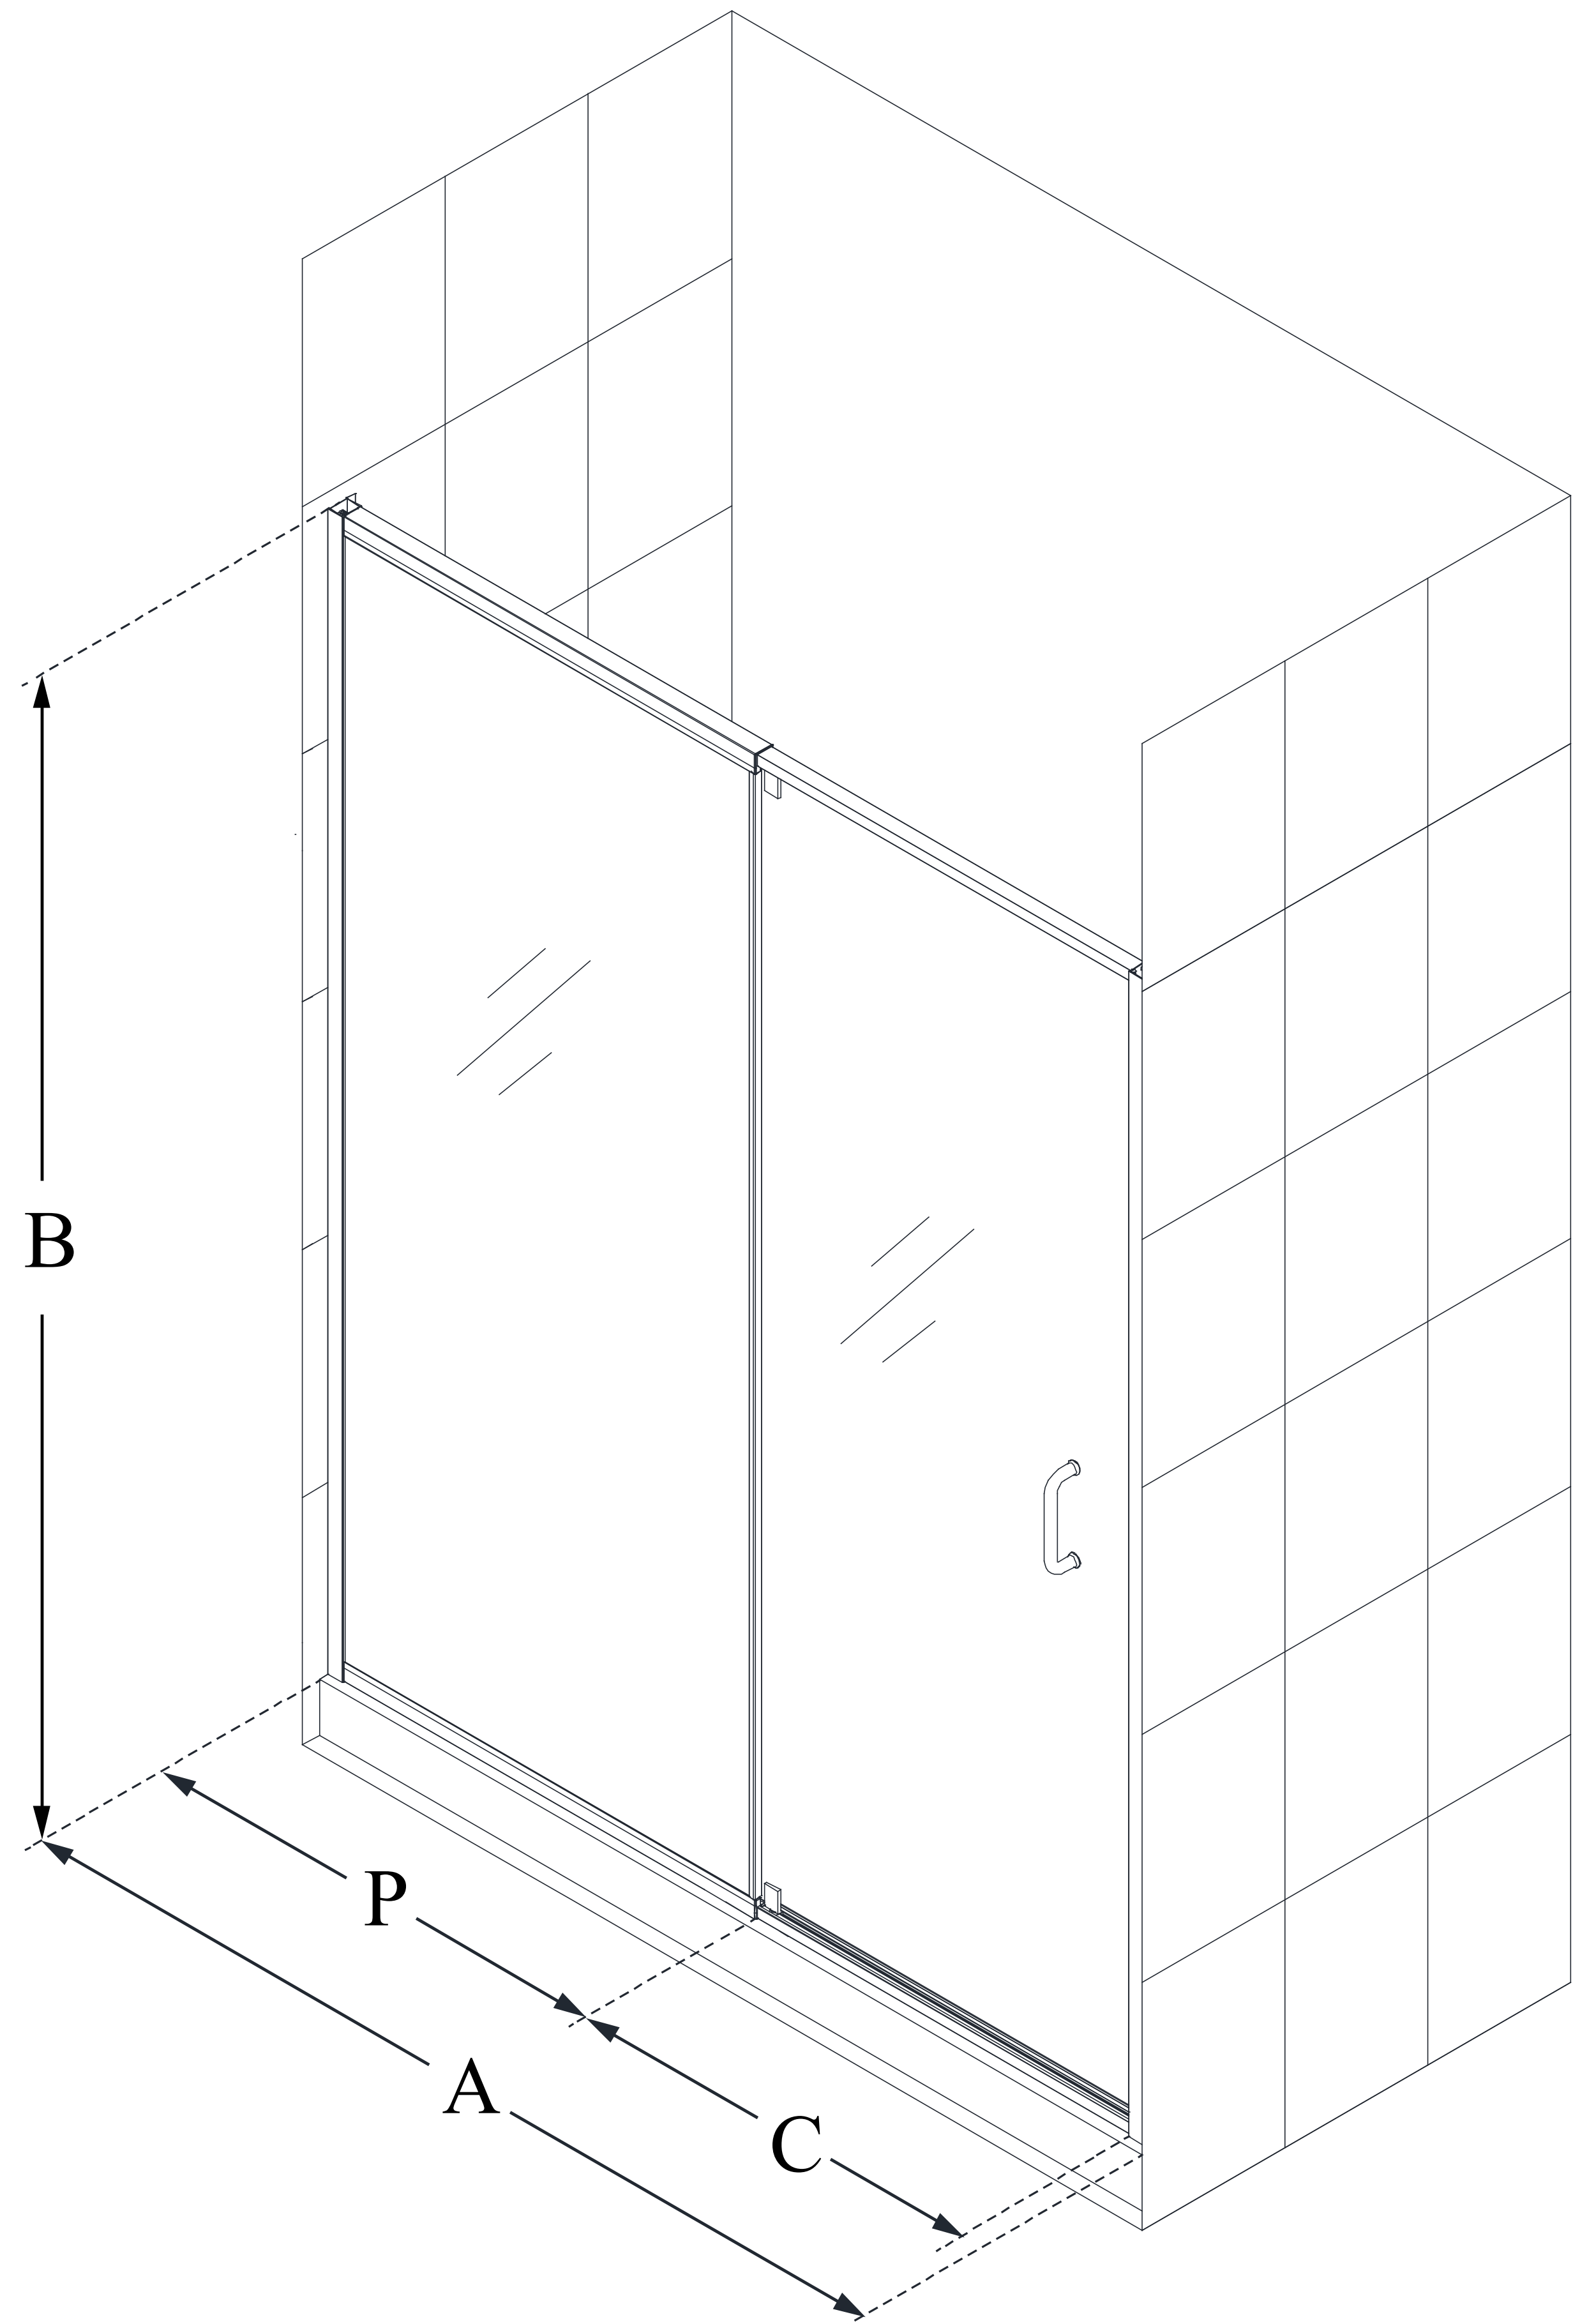

# FLEX

DreamLine Flex 44-48" W x 72" H  
Frameless Pivot Shower Door

**PIVOT DOOR**

## CONFIGURATION DIMENSIONS:

**A: 44 - 48"**

MODEL WIDTH

**B: 72"**

MODEL HEIGHT

**C: 23"**

ACCESS WIDTH

**D: 29 3/8"**

DOOR WIDTH

**P: 18 3/8"**

PIVOT PANEL WIDTH

DreamLine reserves the right to update or modify the hardware or materials pictured without prior notice for the purpose of product improvement and customer satisfaction.