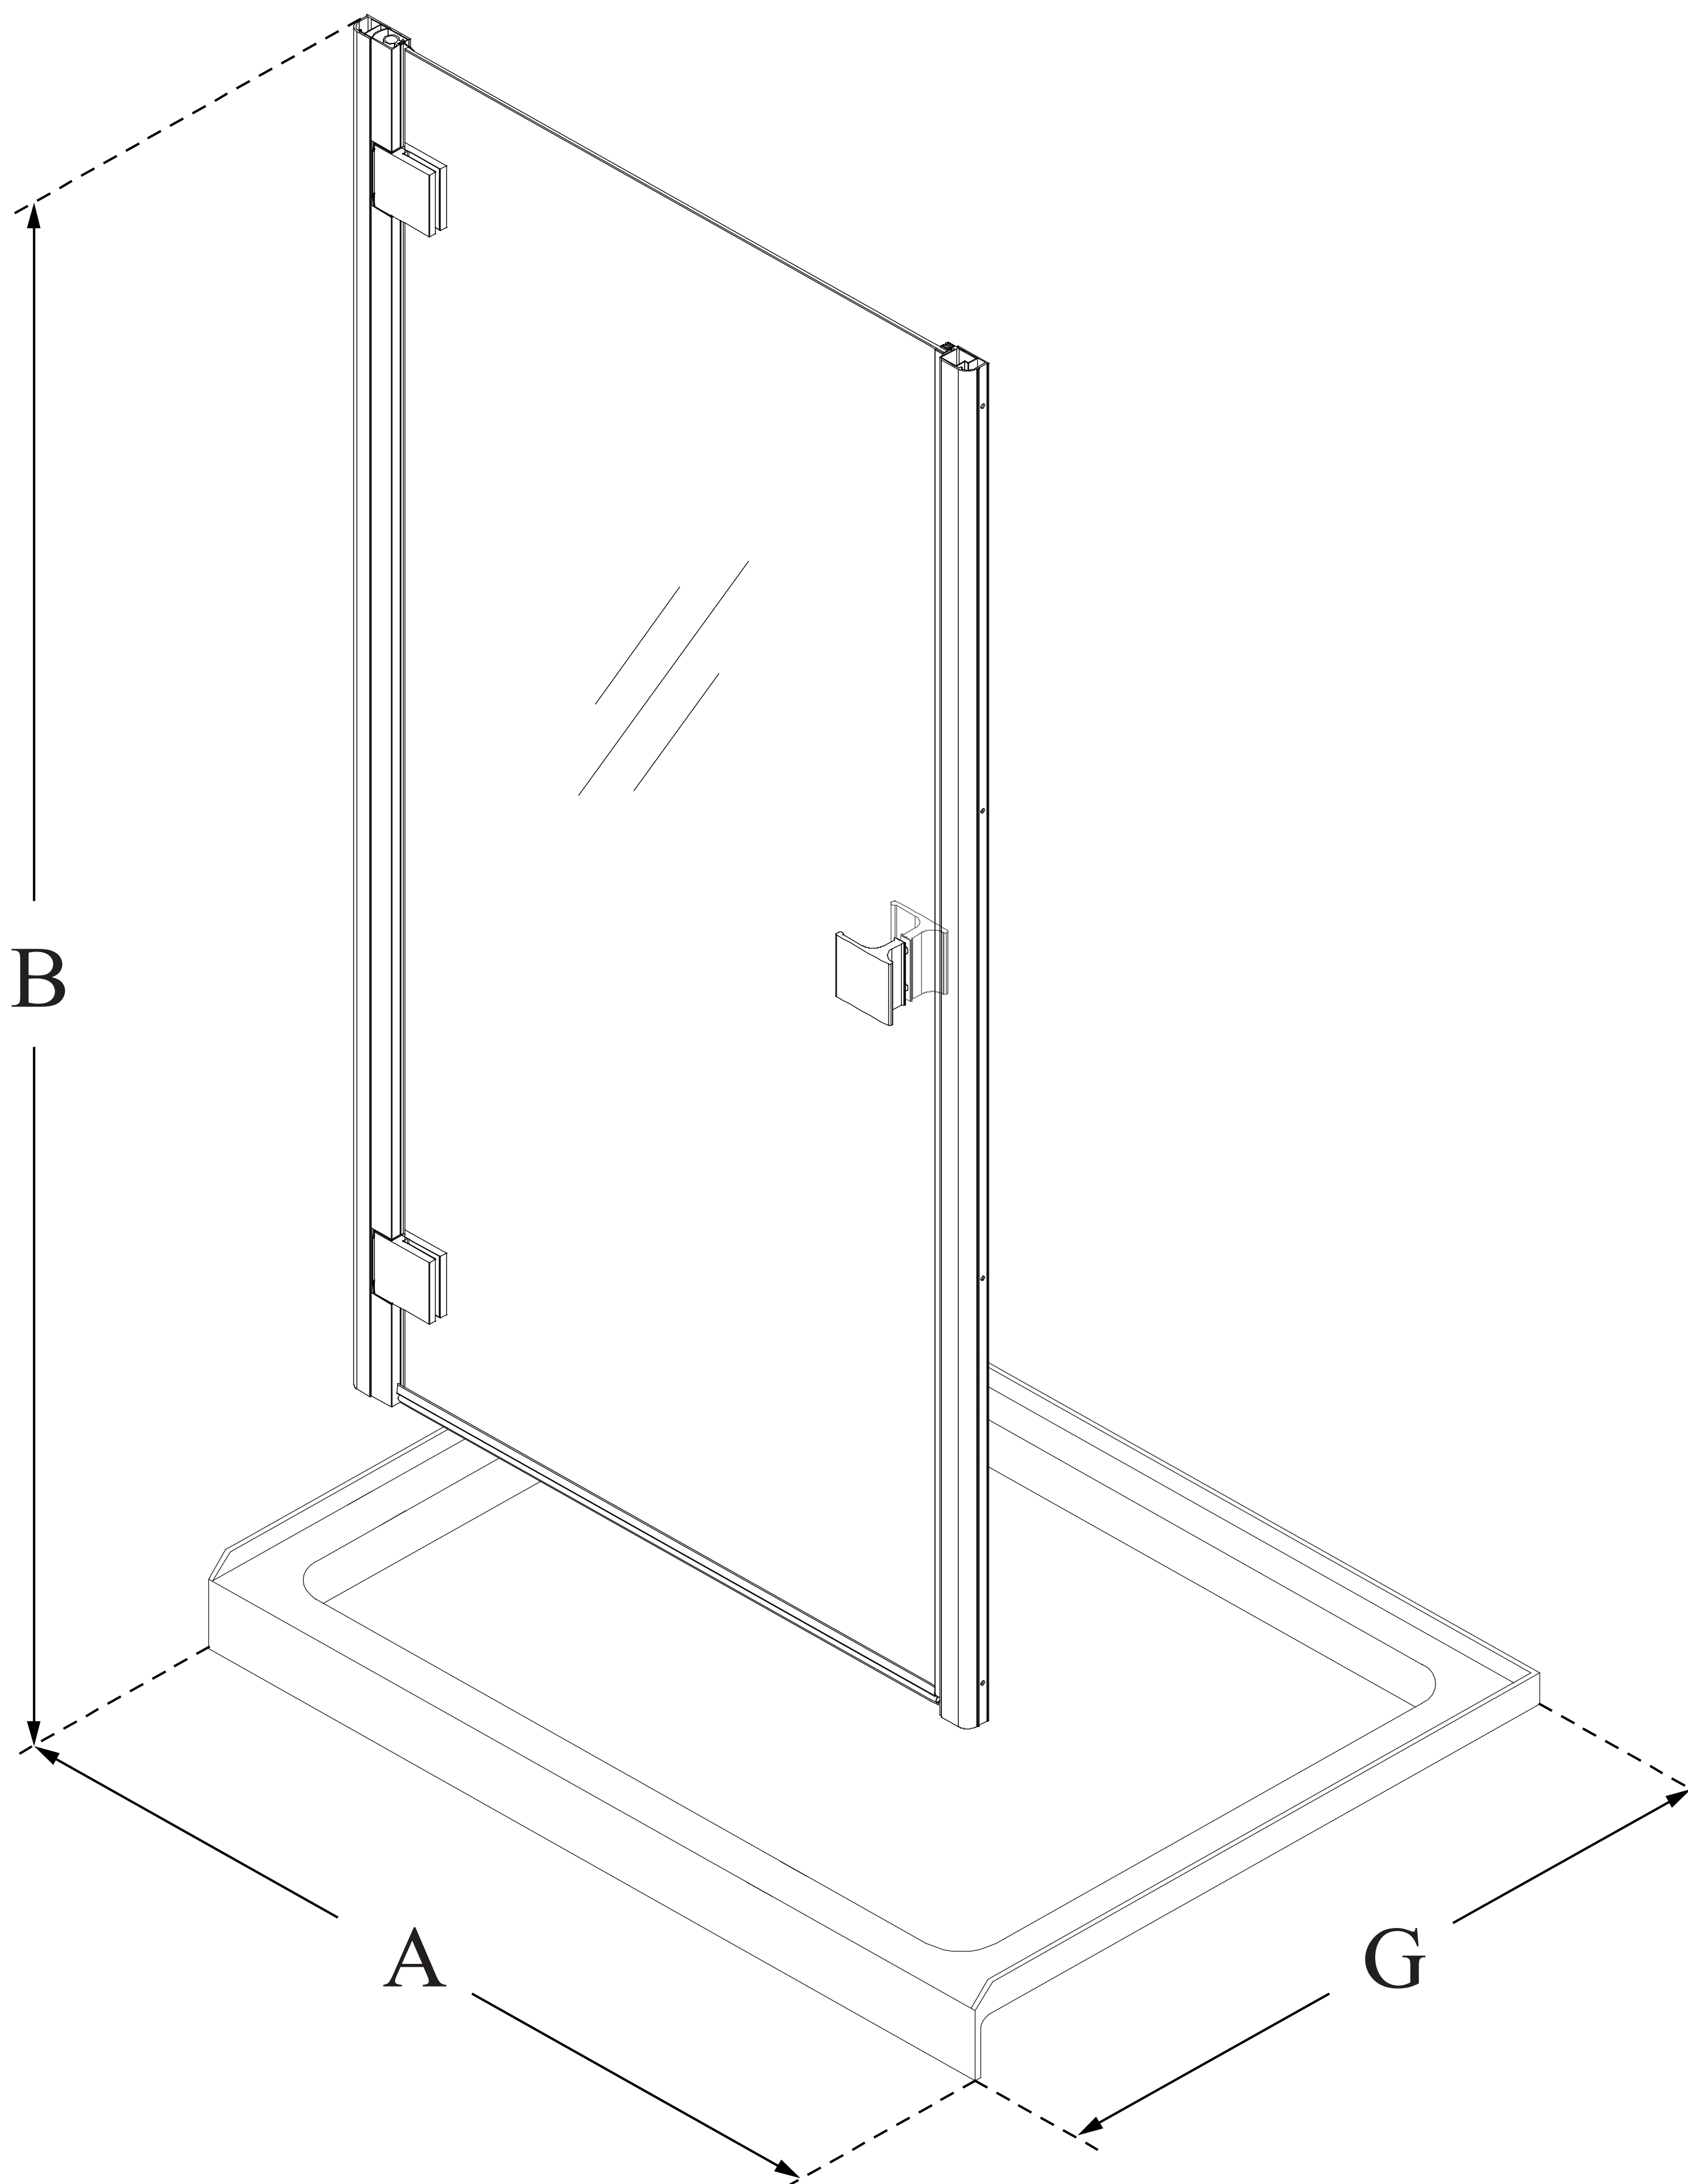

DL-533642

LUMEN

DreamLine Lumen 36 in. D x 42 in. W by 74 3/4 in. H Hinged Shower Door and SlimLine Shower Base Kit

KIT CONTENTS:

- SHOWER DOOR
- SHOWER BASE

CONFIGURATION DIMENSIONS:

A: 42"
KIT WIDTH

B: 74 3/4"
KIT HEIGHT

G: 36"
KIT DEPTH

AVAILABLE DRAIN LOCATIONS:

- CENTER

For precise drain location, please refer to the included base technical drawing

DreamLine reserves the right to update or modify the hardware or materials pictured without prior notice for the purpose of product improvement and customer satisfaction.