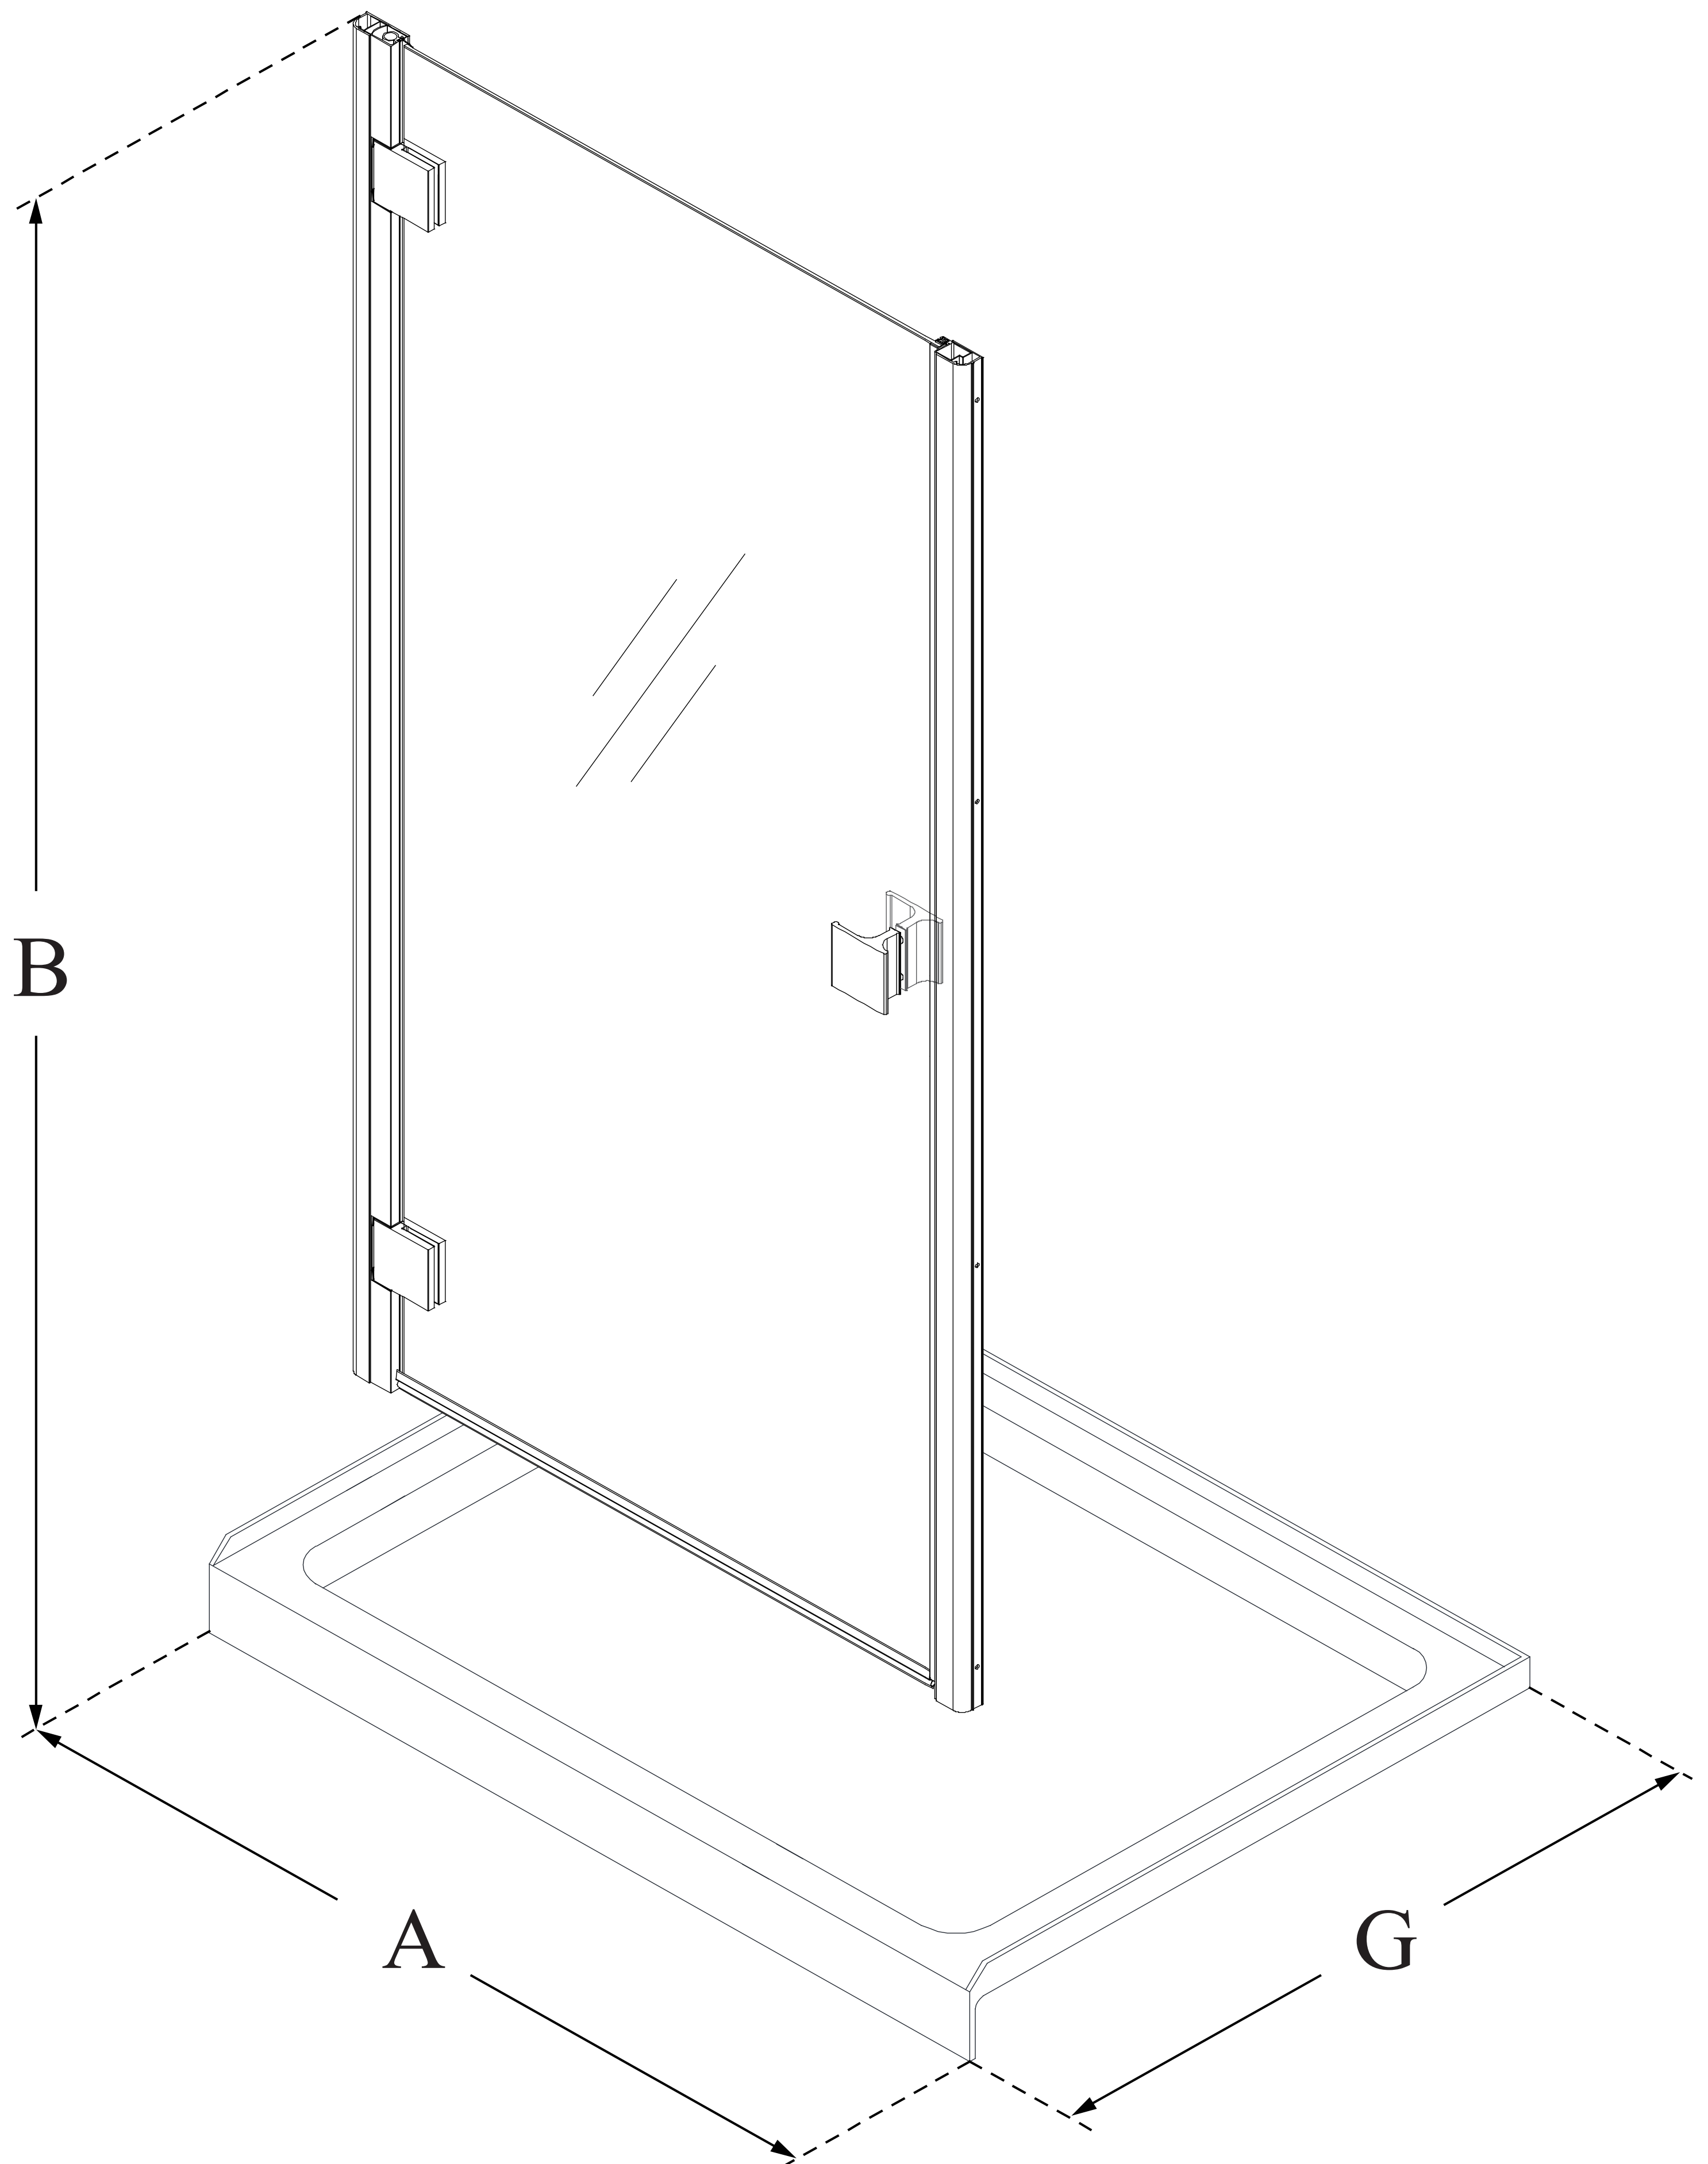

# LUMEN

DreamLine Lumen 42 in. D x 42 in. W by 74 3/4 in. H Hinged Shower Door and SlimLine Shower Base Kit

## KIT CONTENTS:

- SHOWER DOOR
- SHOWER BASE

## CONFIGURATION DIMENSIONS:

**A: 42"**  
KIT WIDTH

**B: 74 3/4"**  
KIT HEIGHT

**G: 42"**  
KIT DEPTH

## AVAILABLE DRAIN LOCATIONS:

- CENTER

For precise drain location, please refer to the included base technical drawing

DreamLine reserves the right to update or modify the hardware or materials pictured without prior notice for the purpose of product improvement and customer satisfaction.