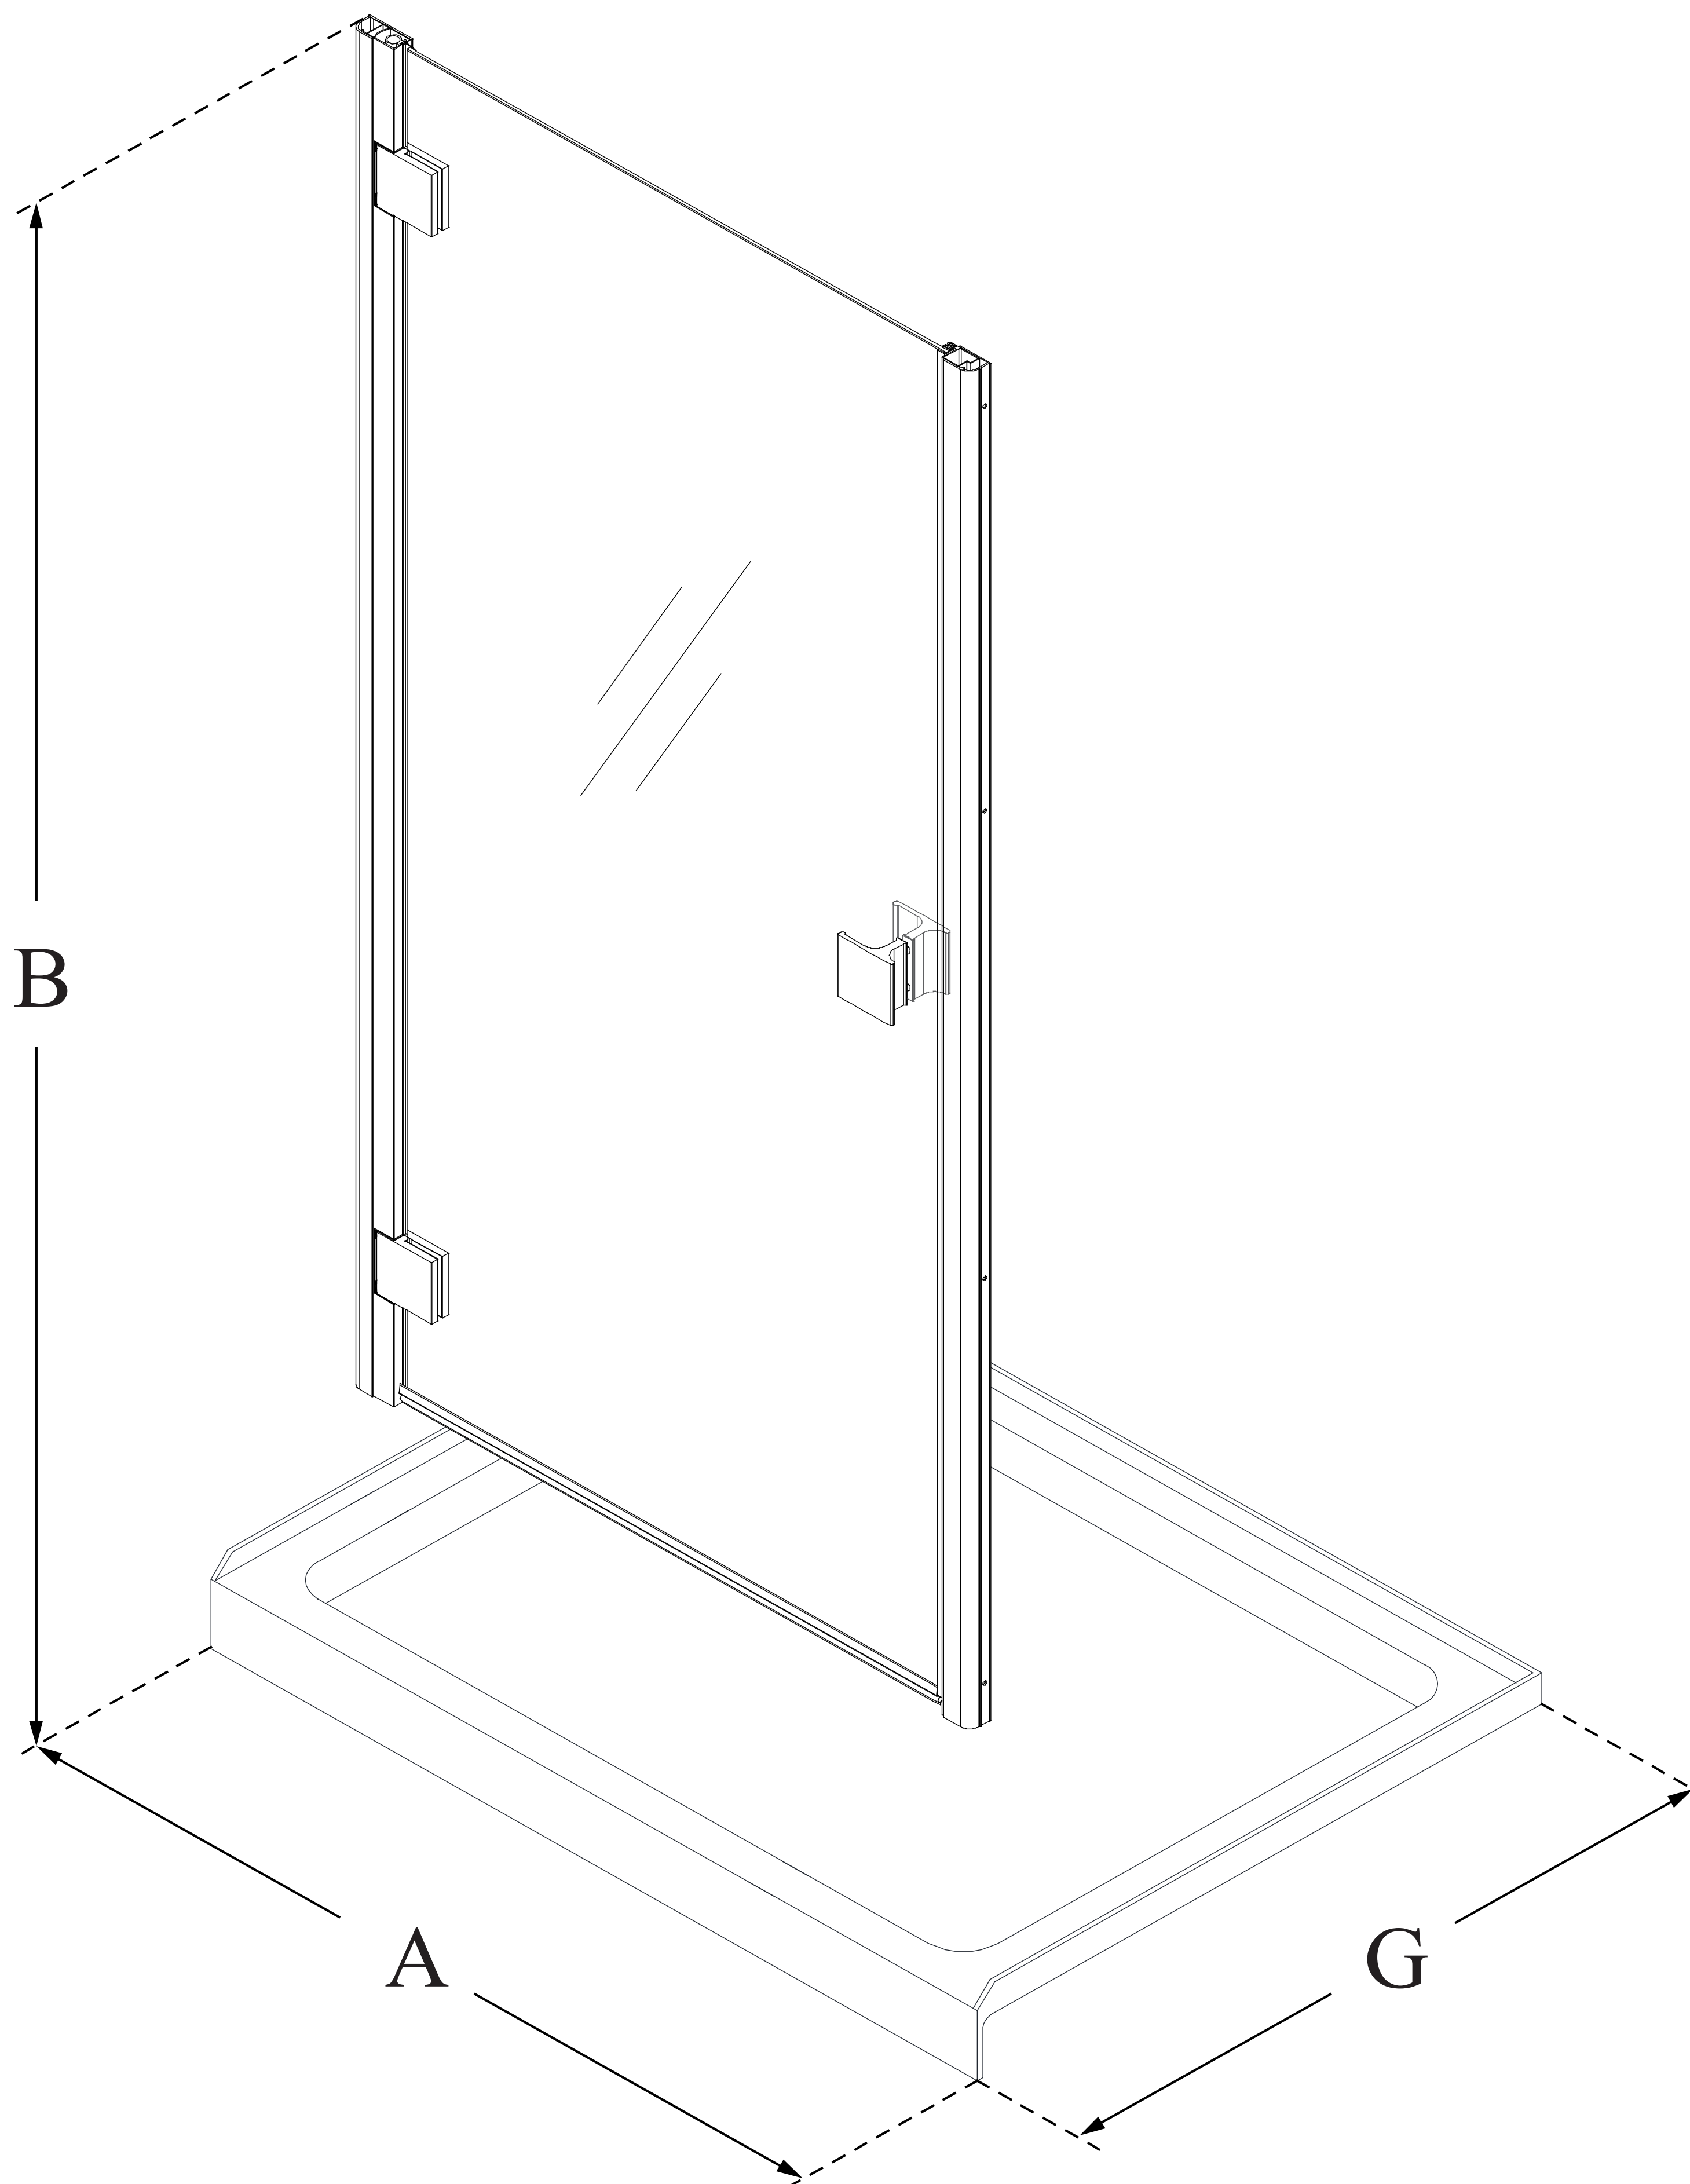

## LUMEN

DreamLine Lumen 32 in. D x 42 in. W by 74 3/4 in. H Hinged Shower Door and SlimLine Shower Base Kit

### KIT CONTENTS:

- SHOWER DOOR
- SHOWER BASE

### CONFIGURATION DIMENSIONS:

**A: 42"**  
KIT WIDTH

**B: 74 3/4"**  
KIT HEIGHT

**G: 32"**  
KIT DEPTH

### AVAILABLE DRAIN LOCATIONS:

- CENTER

For precise drain location, please refer to the included base technical drawing

DreamLine reserves the right to update or modify the hardware or materials pictured without prior notice for the purpose of product improvement and customer satisfaction.