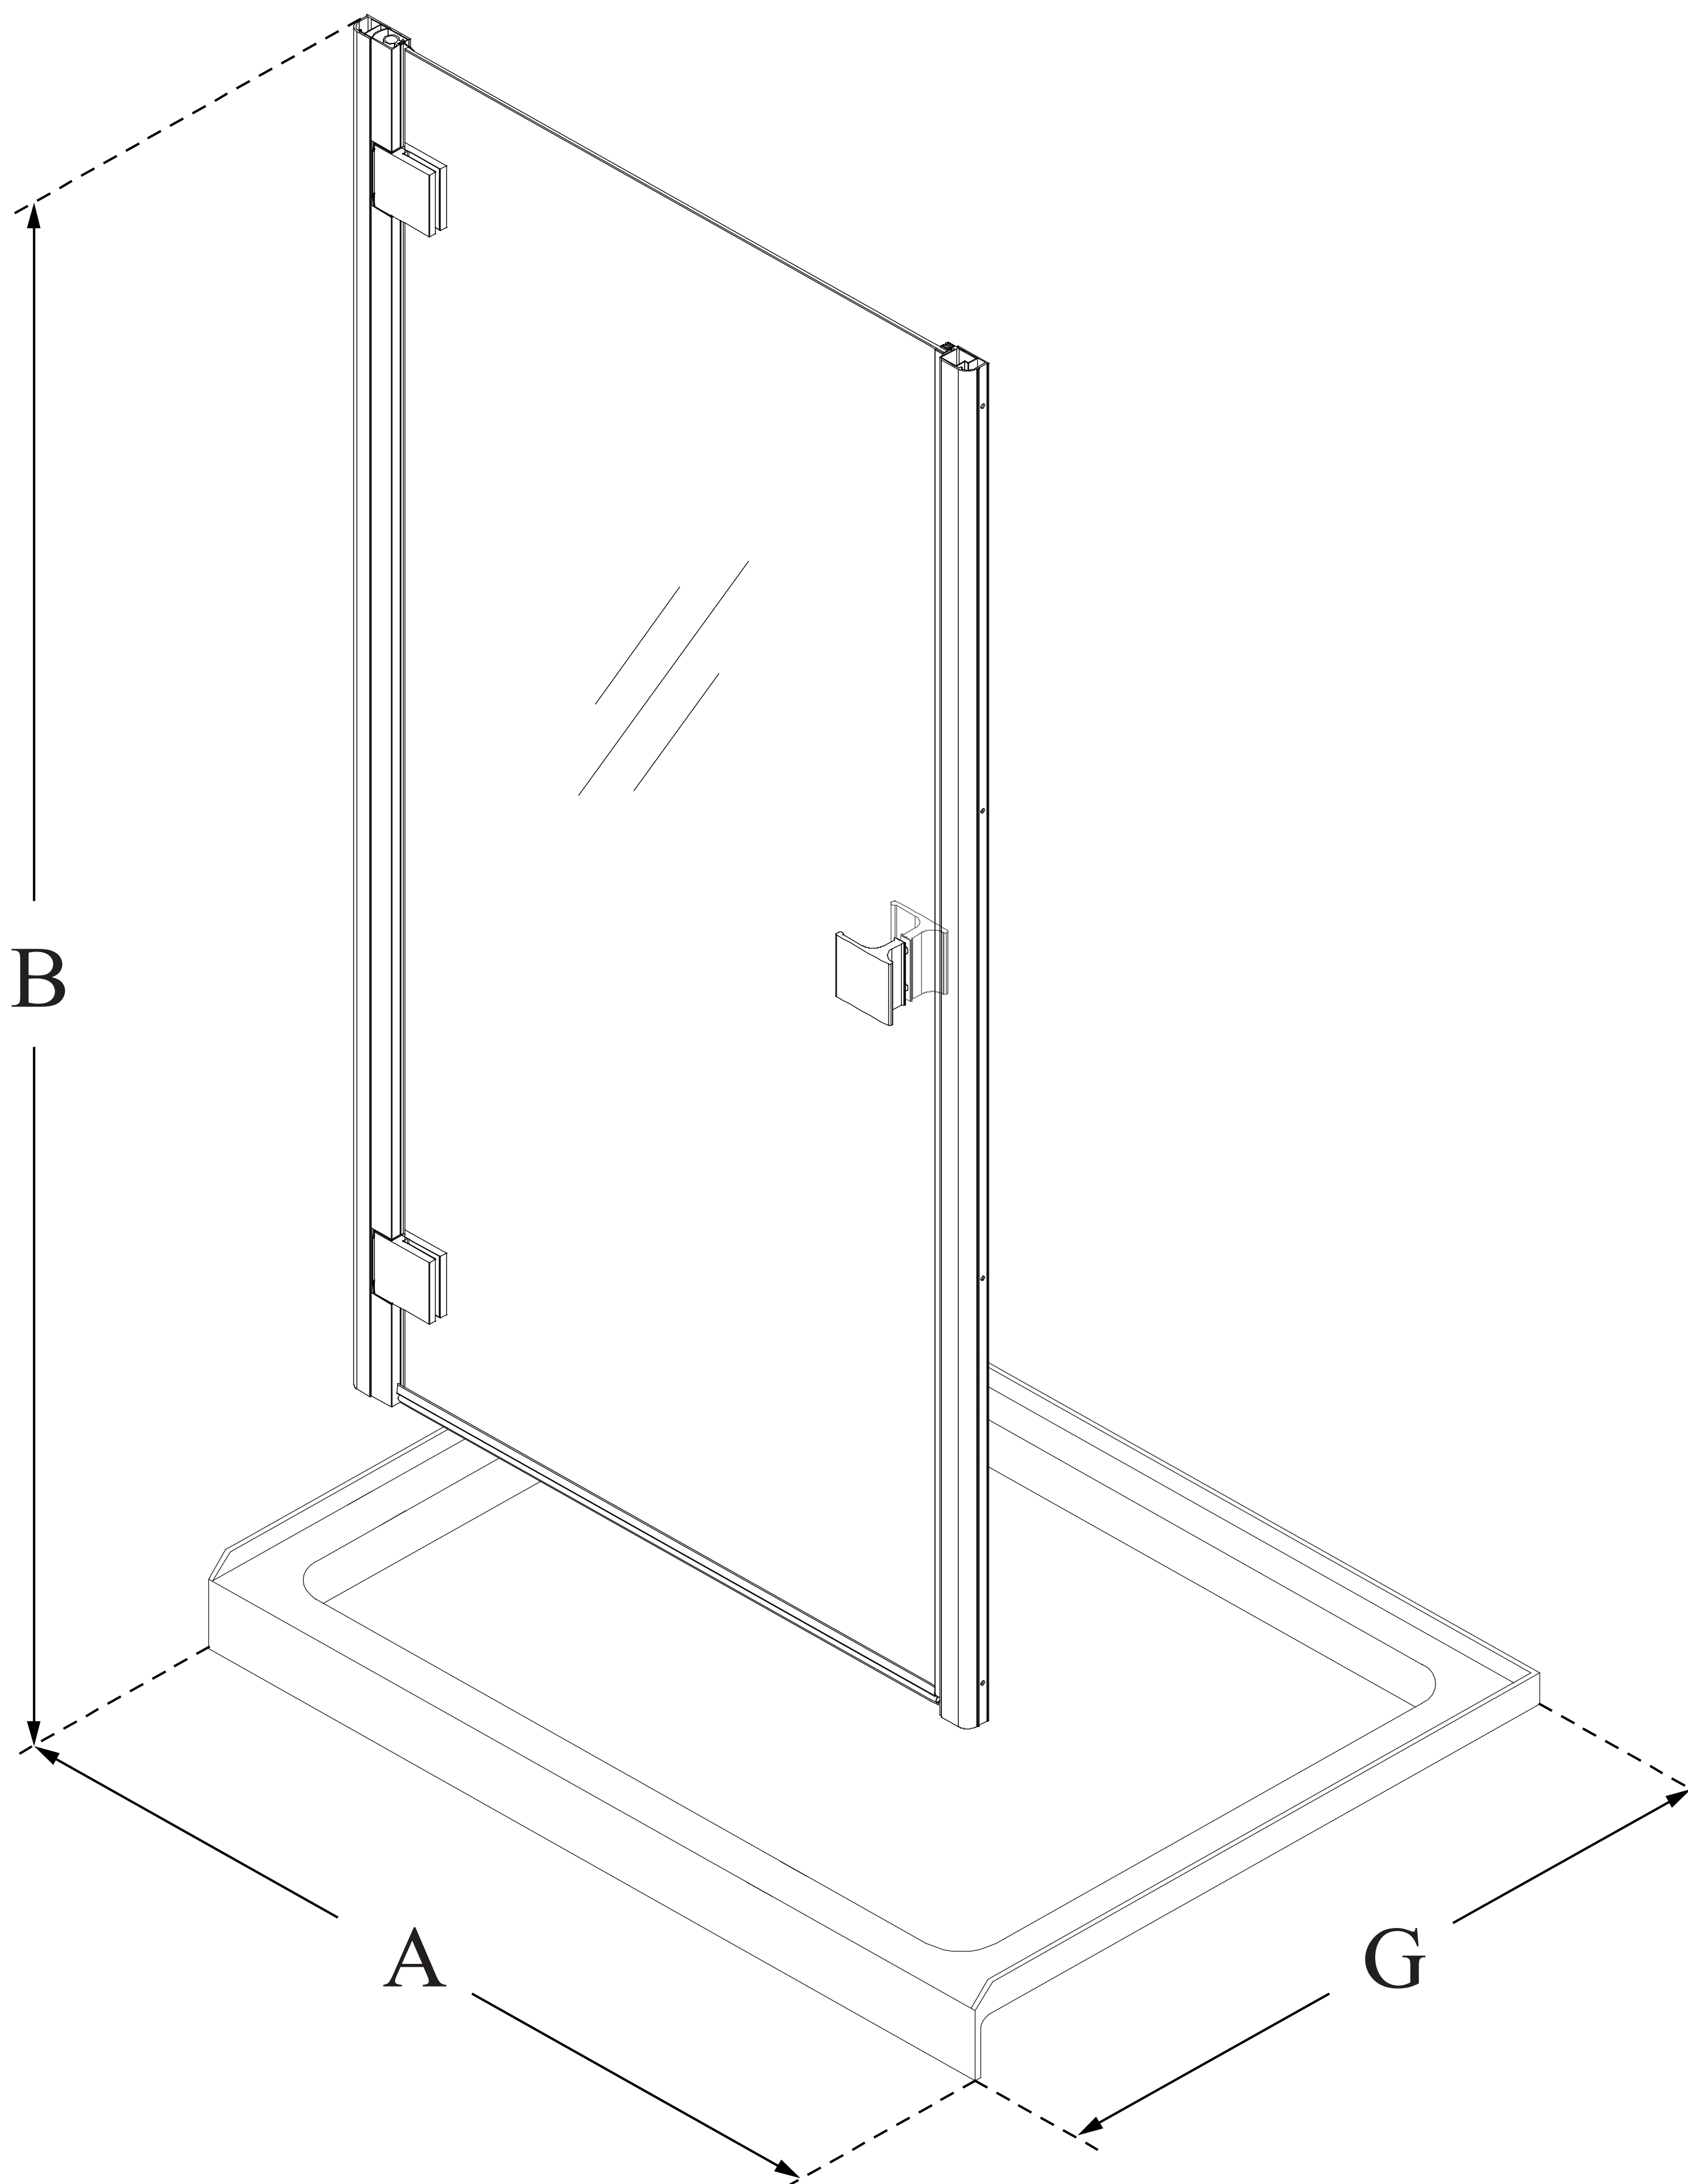

## LUMEN

DreamLine Lumen 34 in. D x 42 in. W by 74 3/4 in. H Hinged Shower Door and SlimLine Shower Base Kit

### KIT CONTENTS:

- SHOWER DOOR
- SHOWER BASE

### CONFIGURATION DIMENSIONS:

**A: 42"**  
KIT WIDTH

**B: 74 3/4"**  
KIT HEIGHT

**G: 34"**  
KIT DEPTH

### AVAILABLE DRAIN LOCATIONS:

- CENTER

For precise drain location, please refer to the included base technical drawing

DreamLine reserves the right to update or modify the hardware or materials pictured without prior notice for the purpose of product improvement and customer satisfaction.