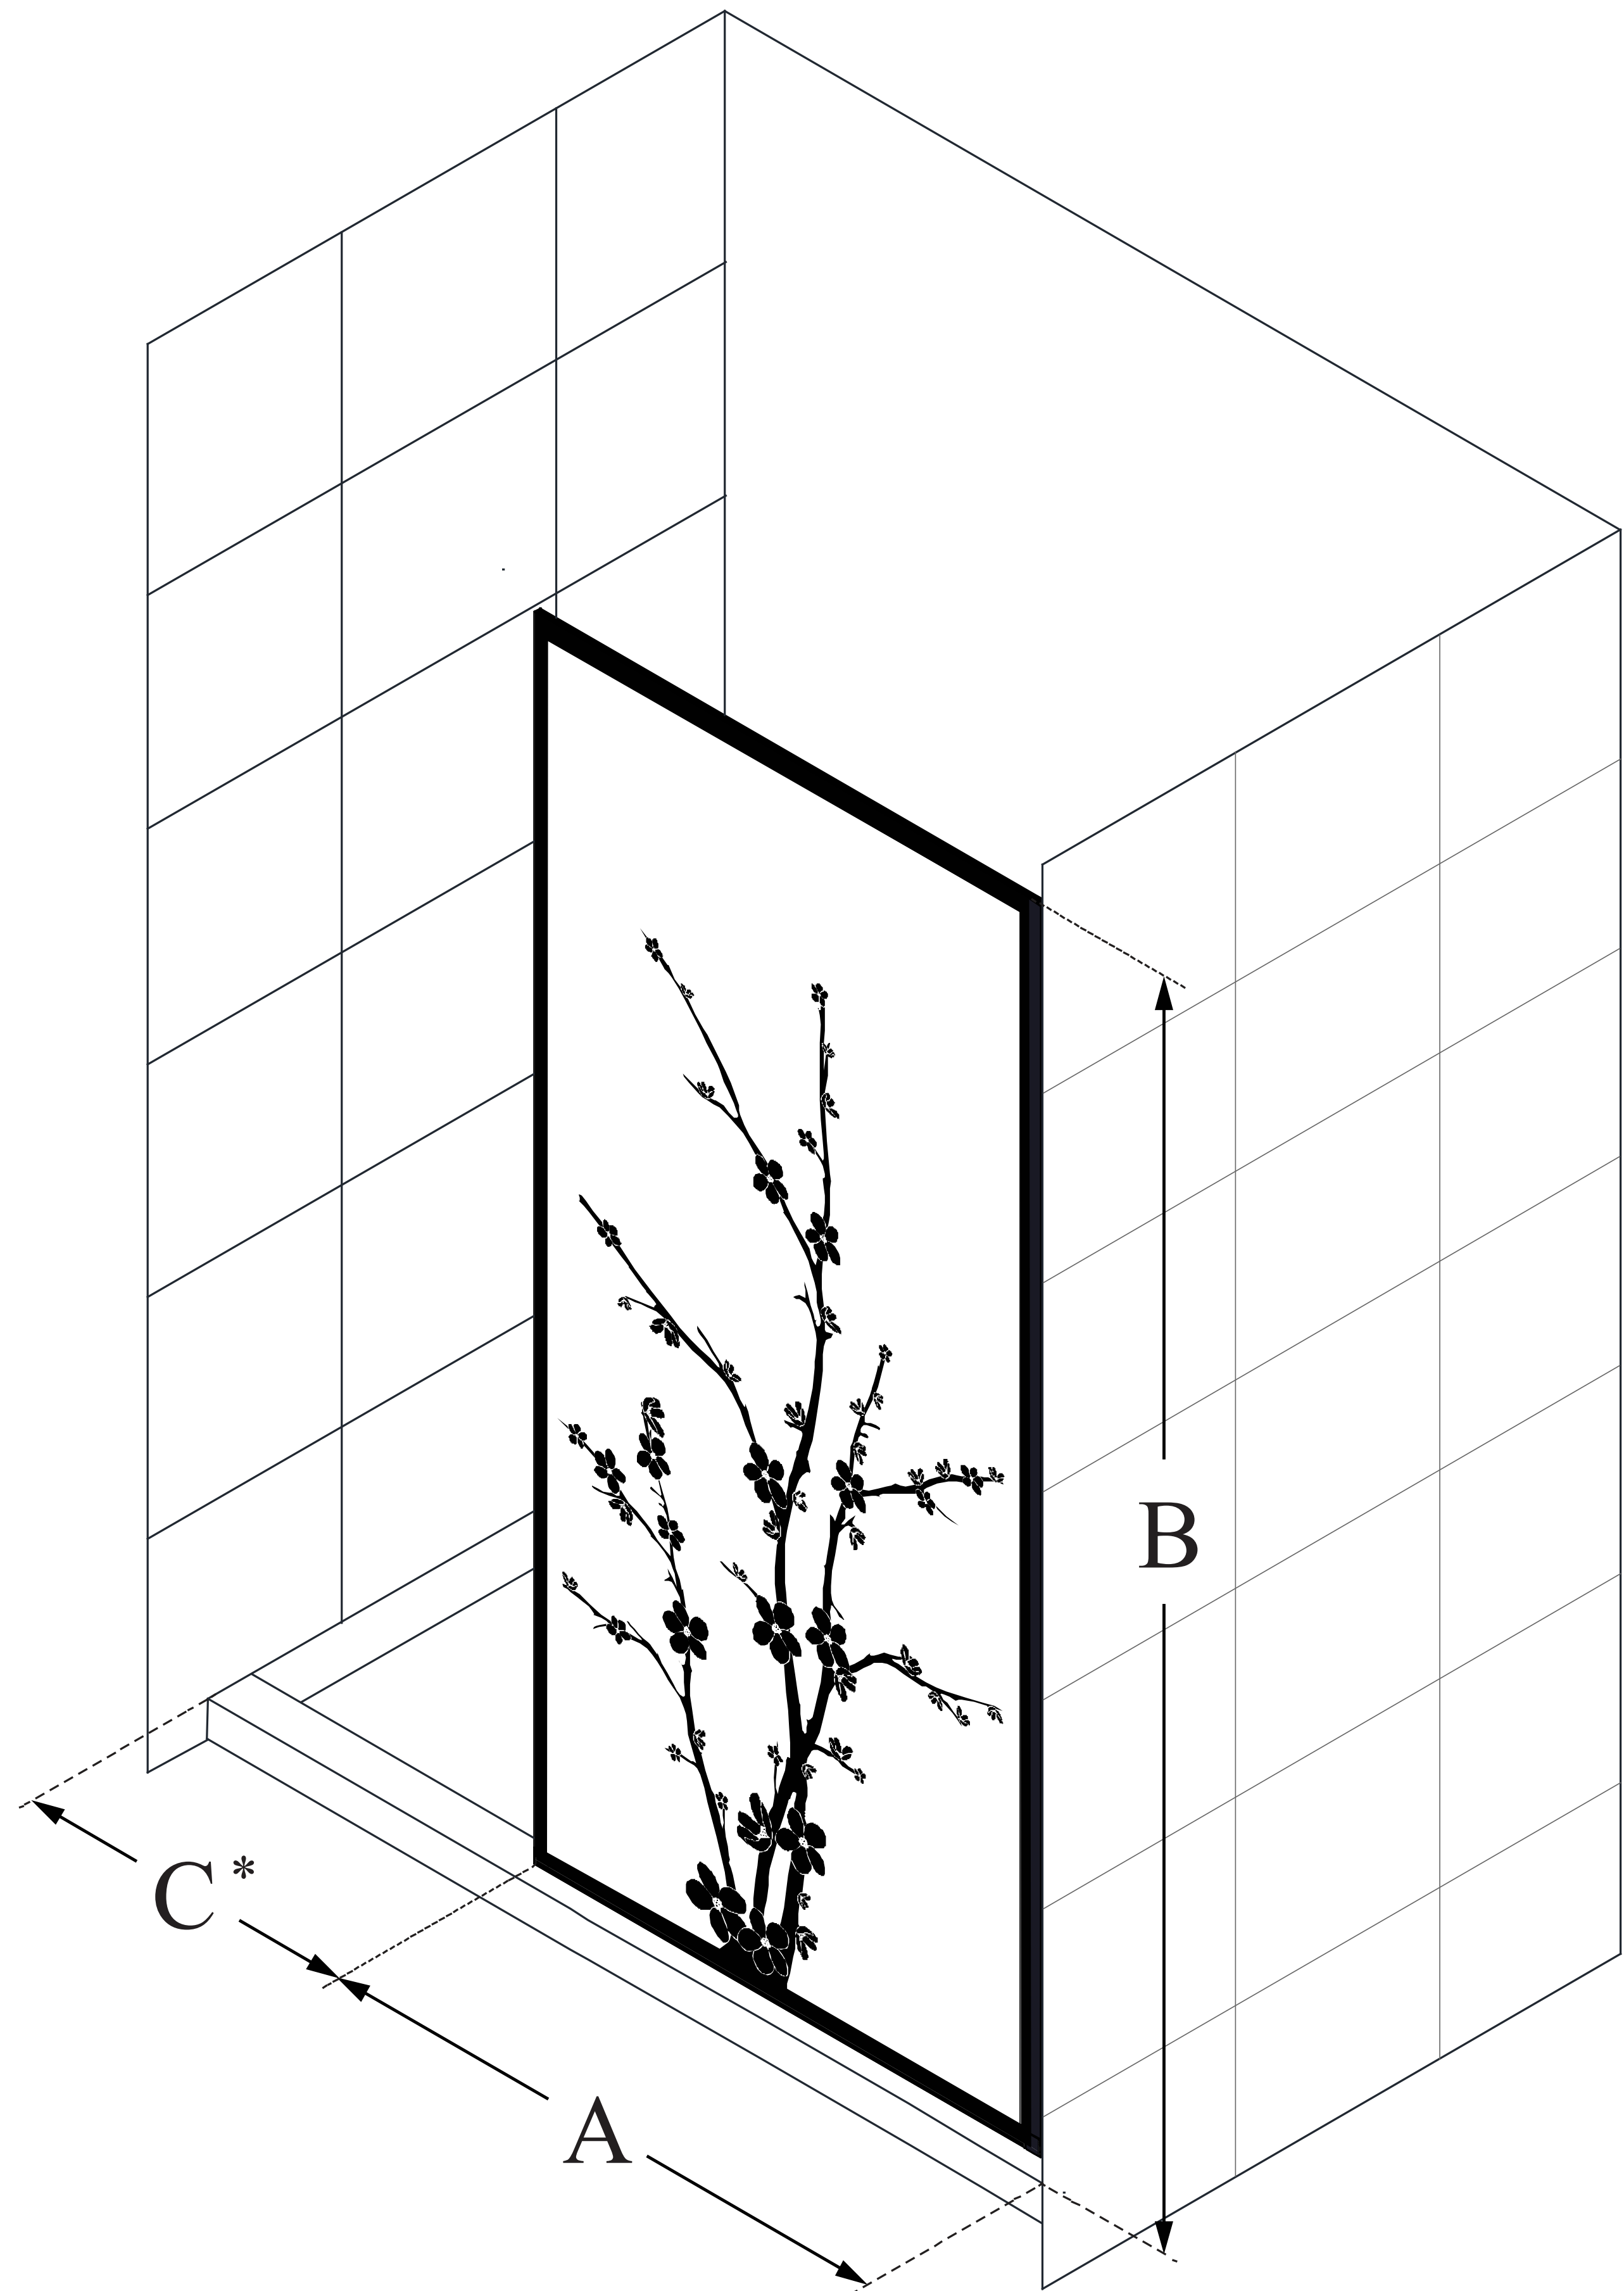

D3234720ZNB

LINEA BLOSSOM

DreamLine Linea Blossom 34 in. W
x 72 in. H Single Panel Frameless
Shower Door, Open Entry Design

WALK-IN SHOWER

CONFIGURATION DIMENSIONS:

A: 34"

MODEL WIDTH

B: 72"

MODEL HEIGHT

C: 22" min (in a 60" opening)

ACCESS WIDTH

DreamLine reserves the right to update or modify the hardware or materials pictured without prior notice for the purpose of product improvement and customer satisfaction.