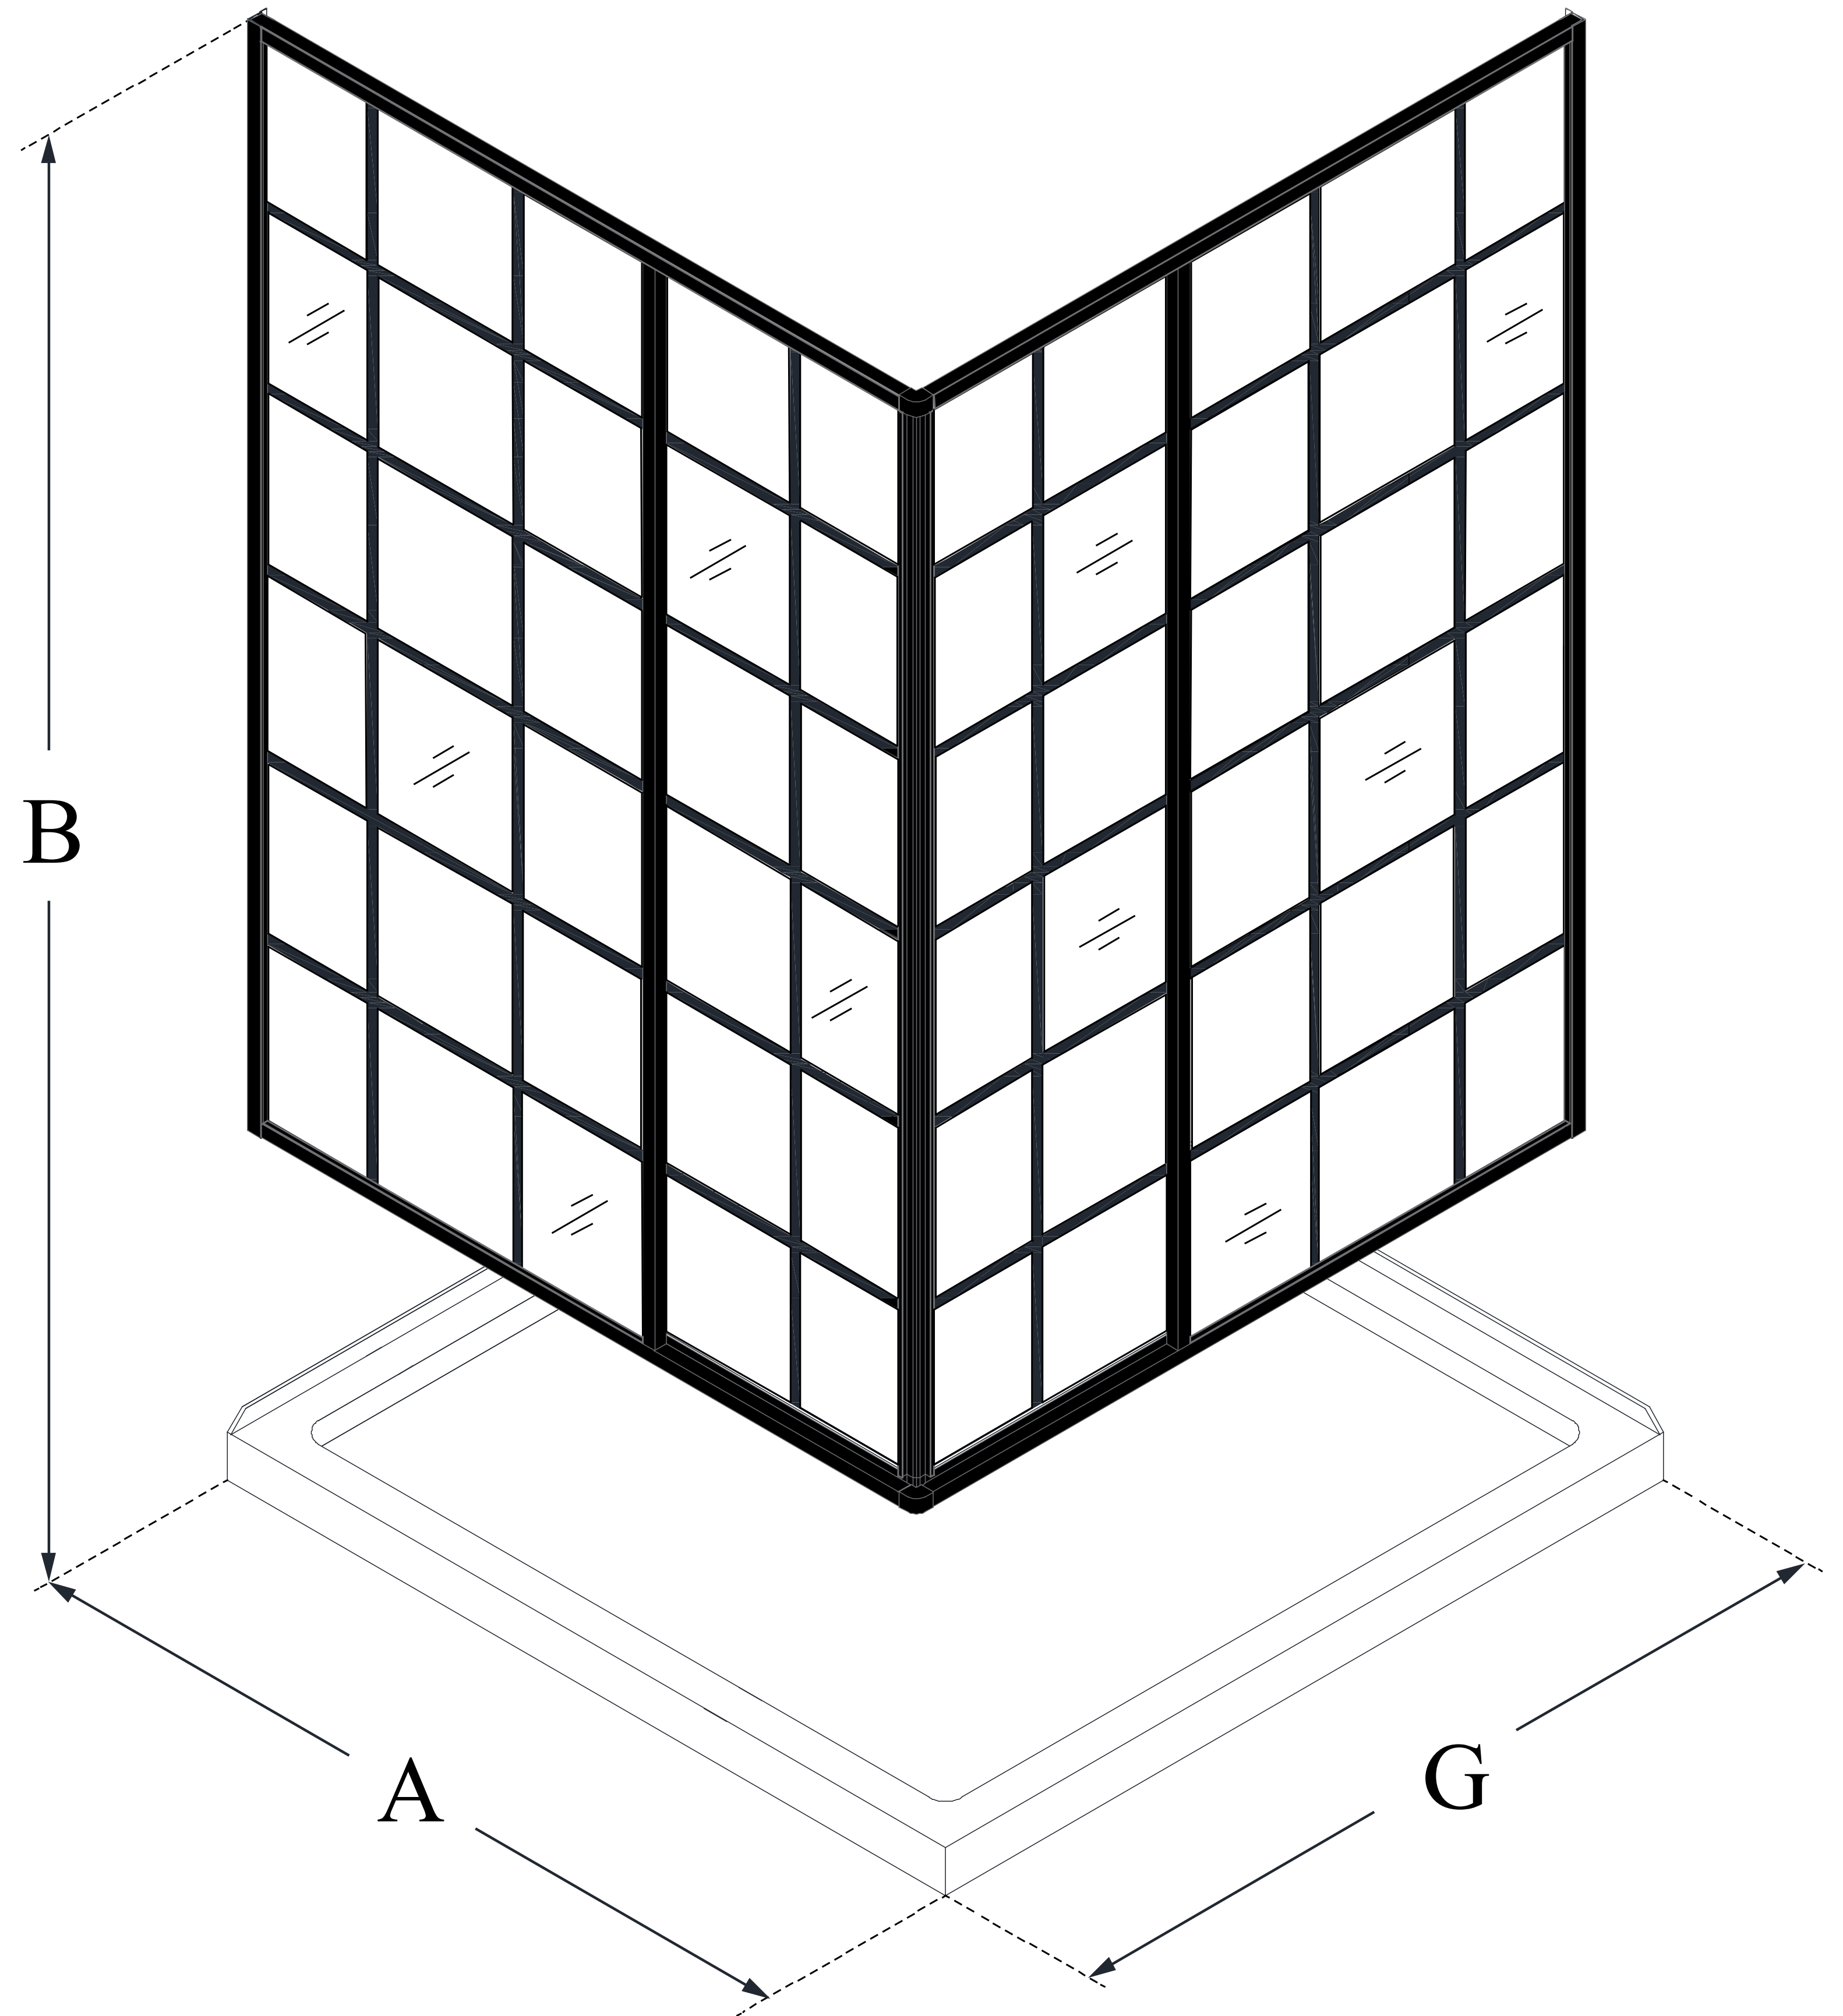

# FRENCH CORNER

DreamLine French Corner 42 in.  
D x 42 in. W x 74 3/4 in. H Framed  
Sliding Shower Enclosure and  
Shower Base Kit

## KIT CONTENTS:

- SHOWER ENCLOSURE
- SHOWER BASE

## CONFIGURATION DIMENSIONS:

**A: 42"**  
KIT WIDTH

**B: 74 3/4"**  
KIT HEIGHT

**G: 42"**  
KIT DEPTH

**AVAILABLE DRAIN LOCATIONS:**  
- CORNER

For precise drain location, please refer to the  
included base technical drawing