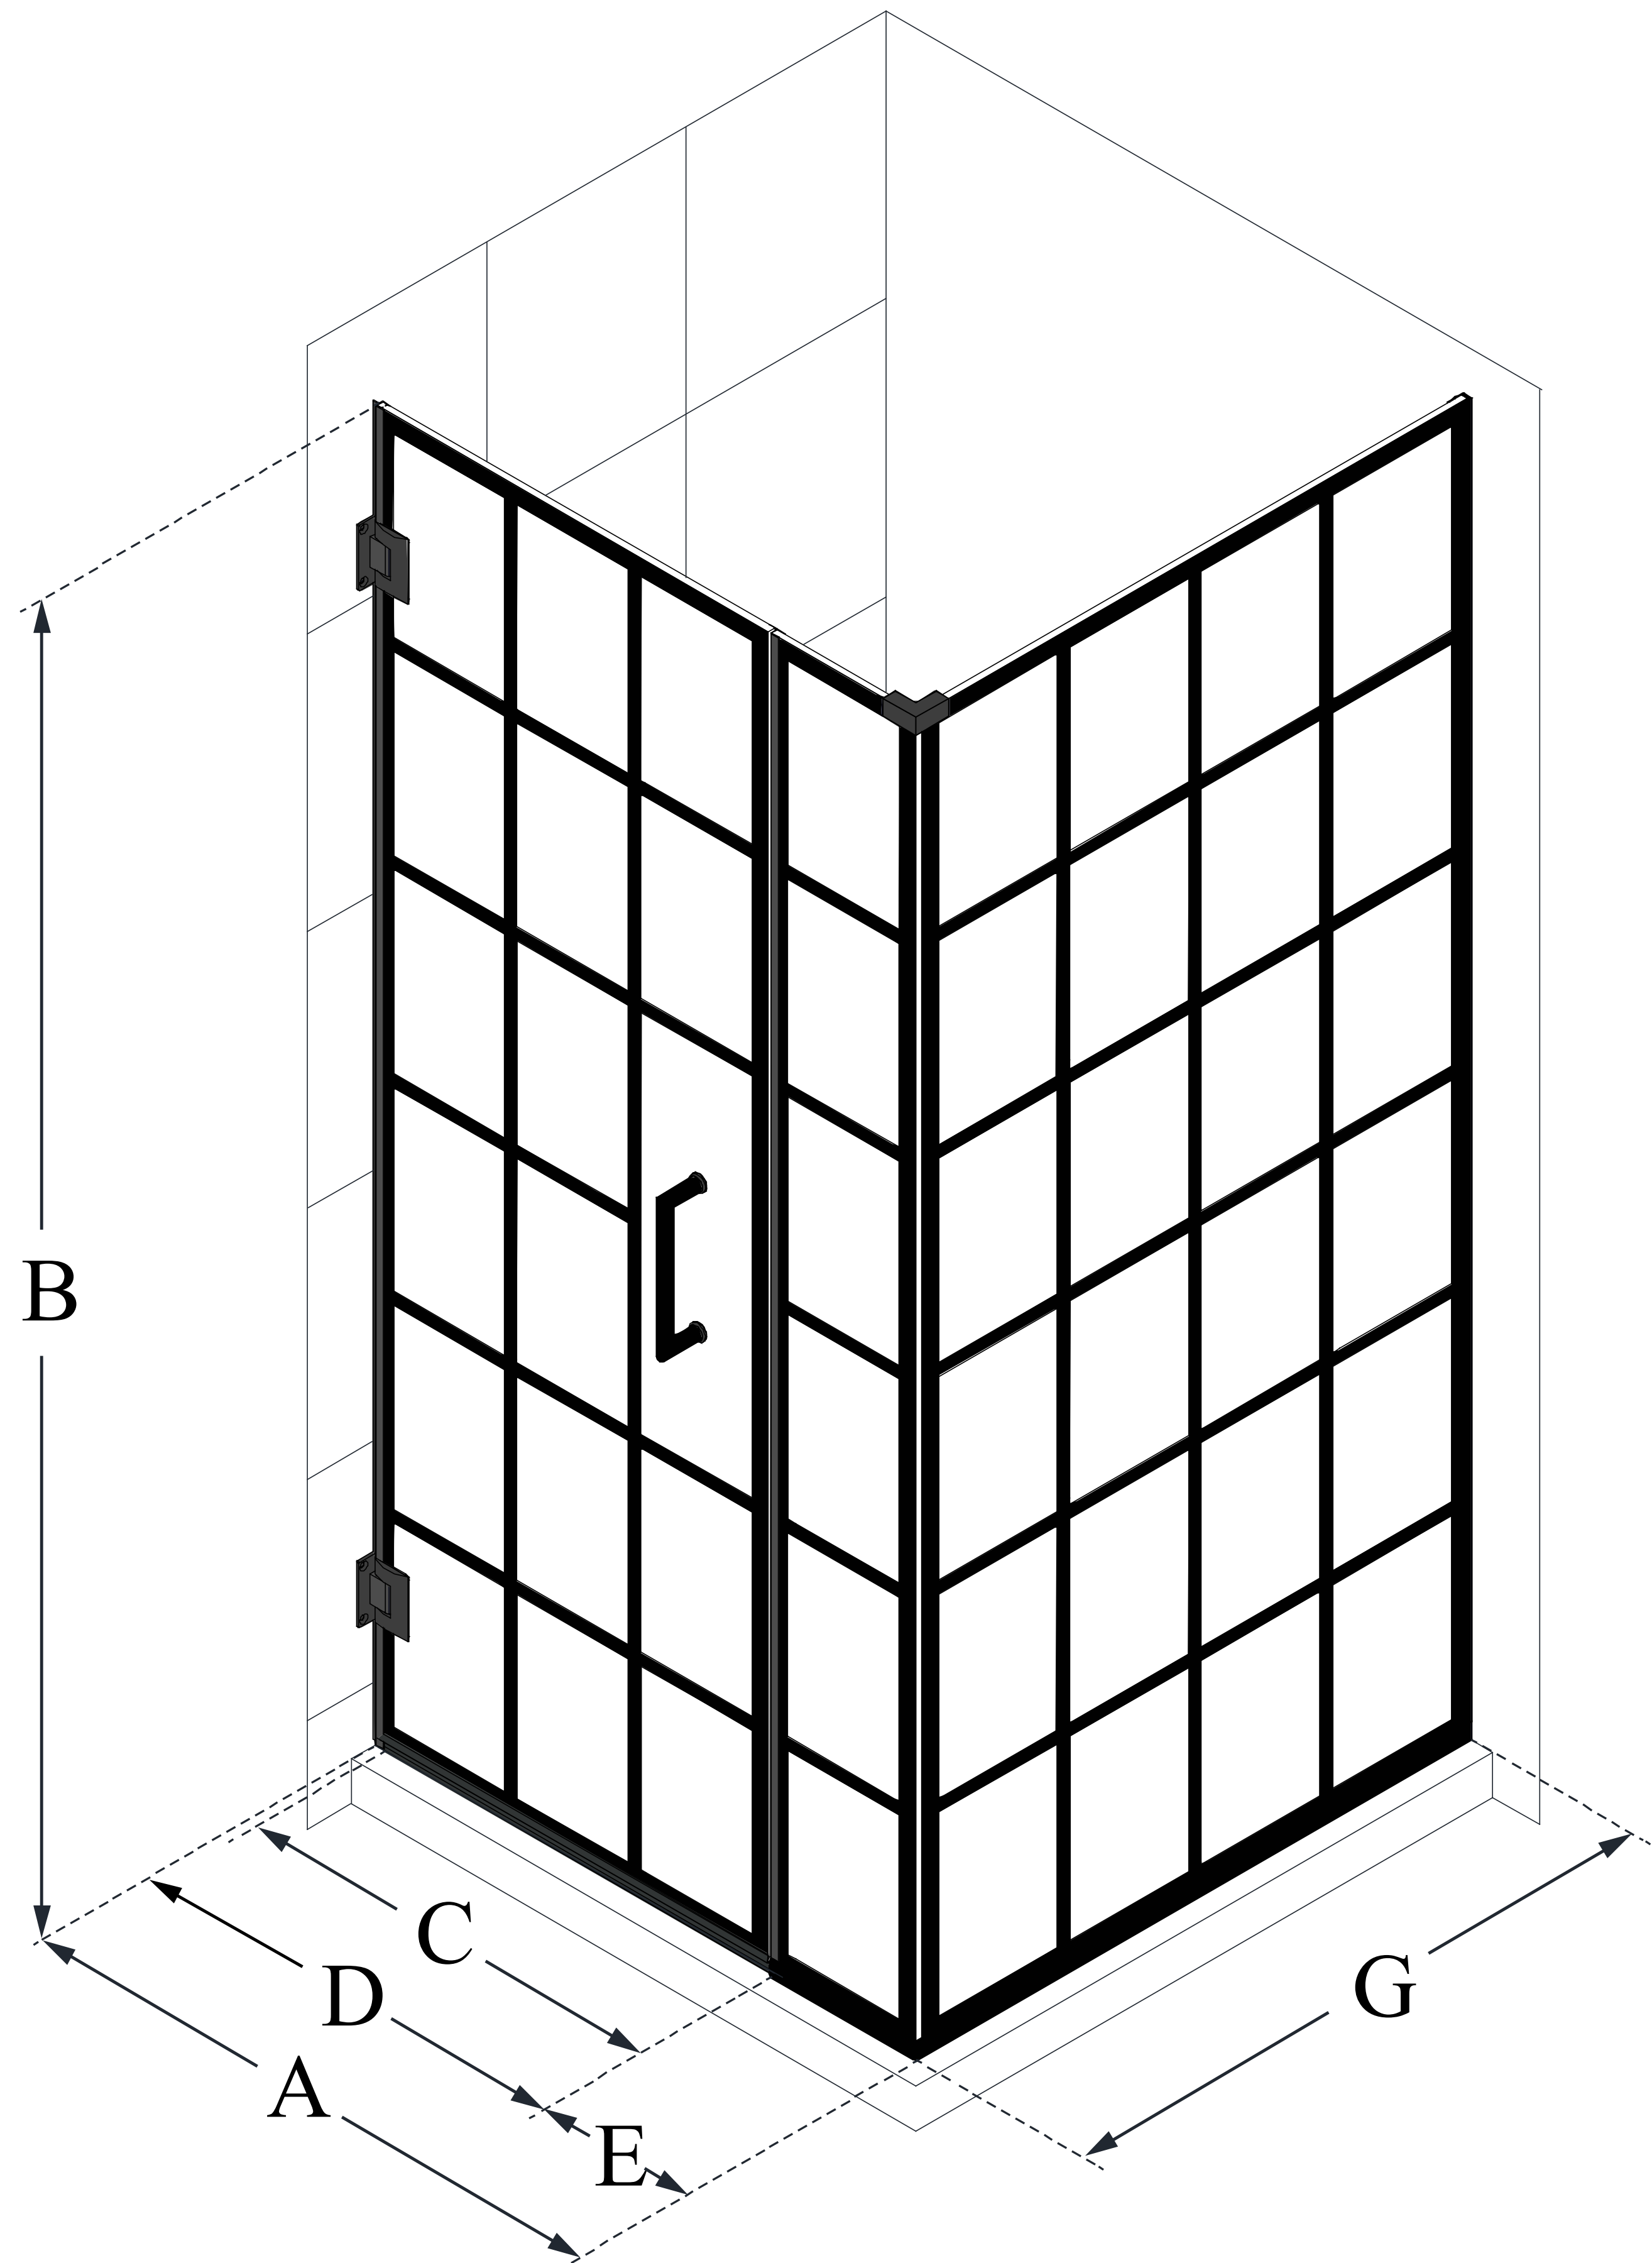

# UNIDOOR TOULON

DreamLine Unidoor Toulon 34 3/8  
in. D x34 in. W x 72 in. H Frameless  
Hinged Shower Enclosure

**SWING DOOR**

## CONFIGURATION DIMENSIONS:

**A: 33 7/8 in.**

MODEL WIDTH

**B: 72 in.**

MODEL HEIGHT

**C: 23 7/8 in.**

ACCESS WIDTH

**D: 24 7/8 in.**

DOOR WIDTH

**E: 9 in.**

INLINE PANEL WIDTH

**G: 34 3/8 in.**

RETURN PANEL WIDTH

DreamLine reserves the right to update or modify the hardware or materials pictured without prior notice for the purpose of product improvement and customer satisfaction.