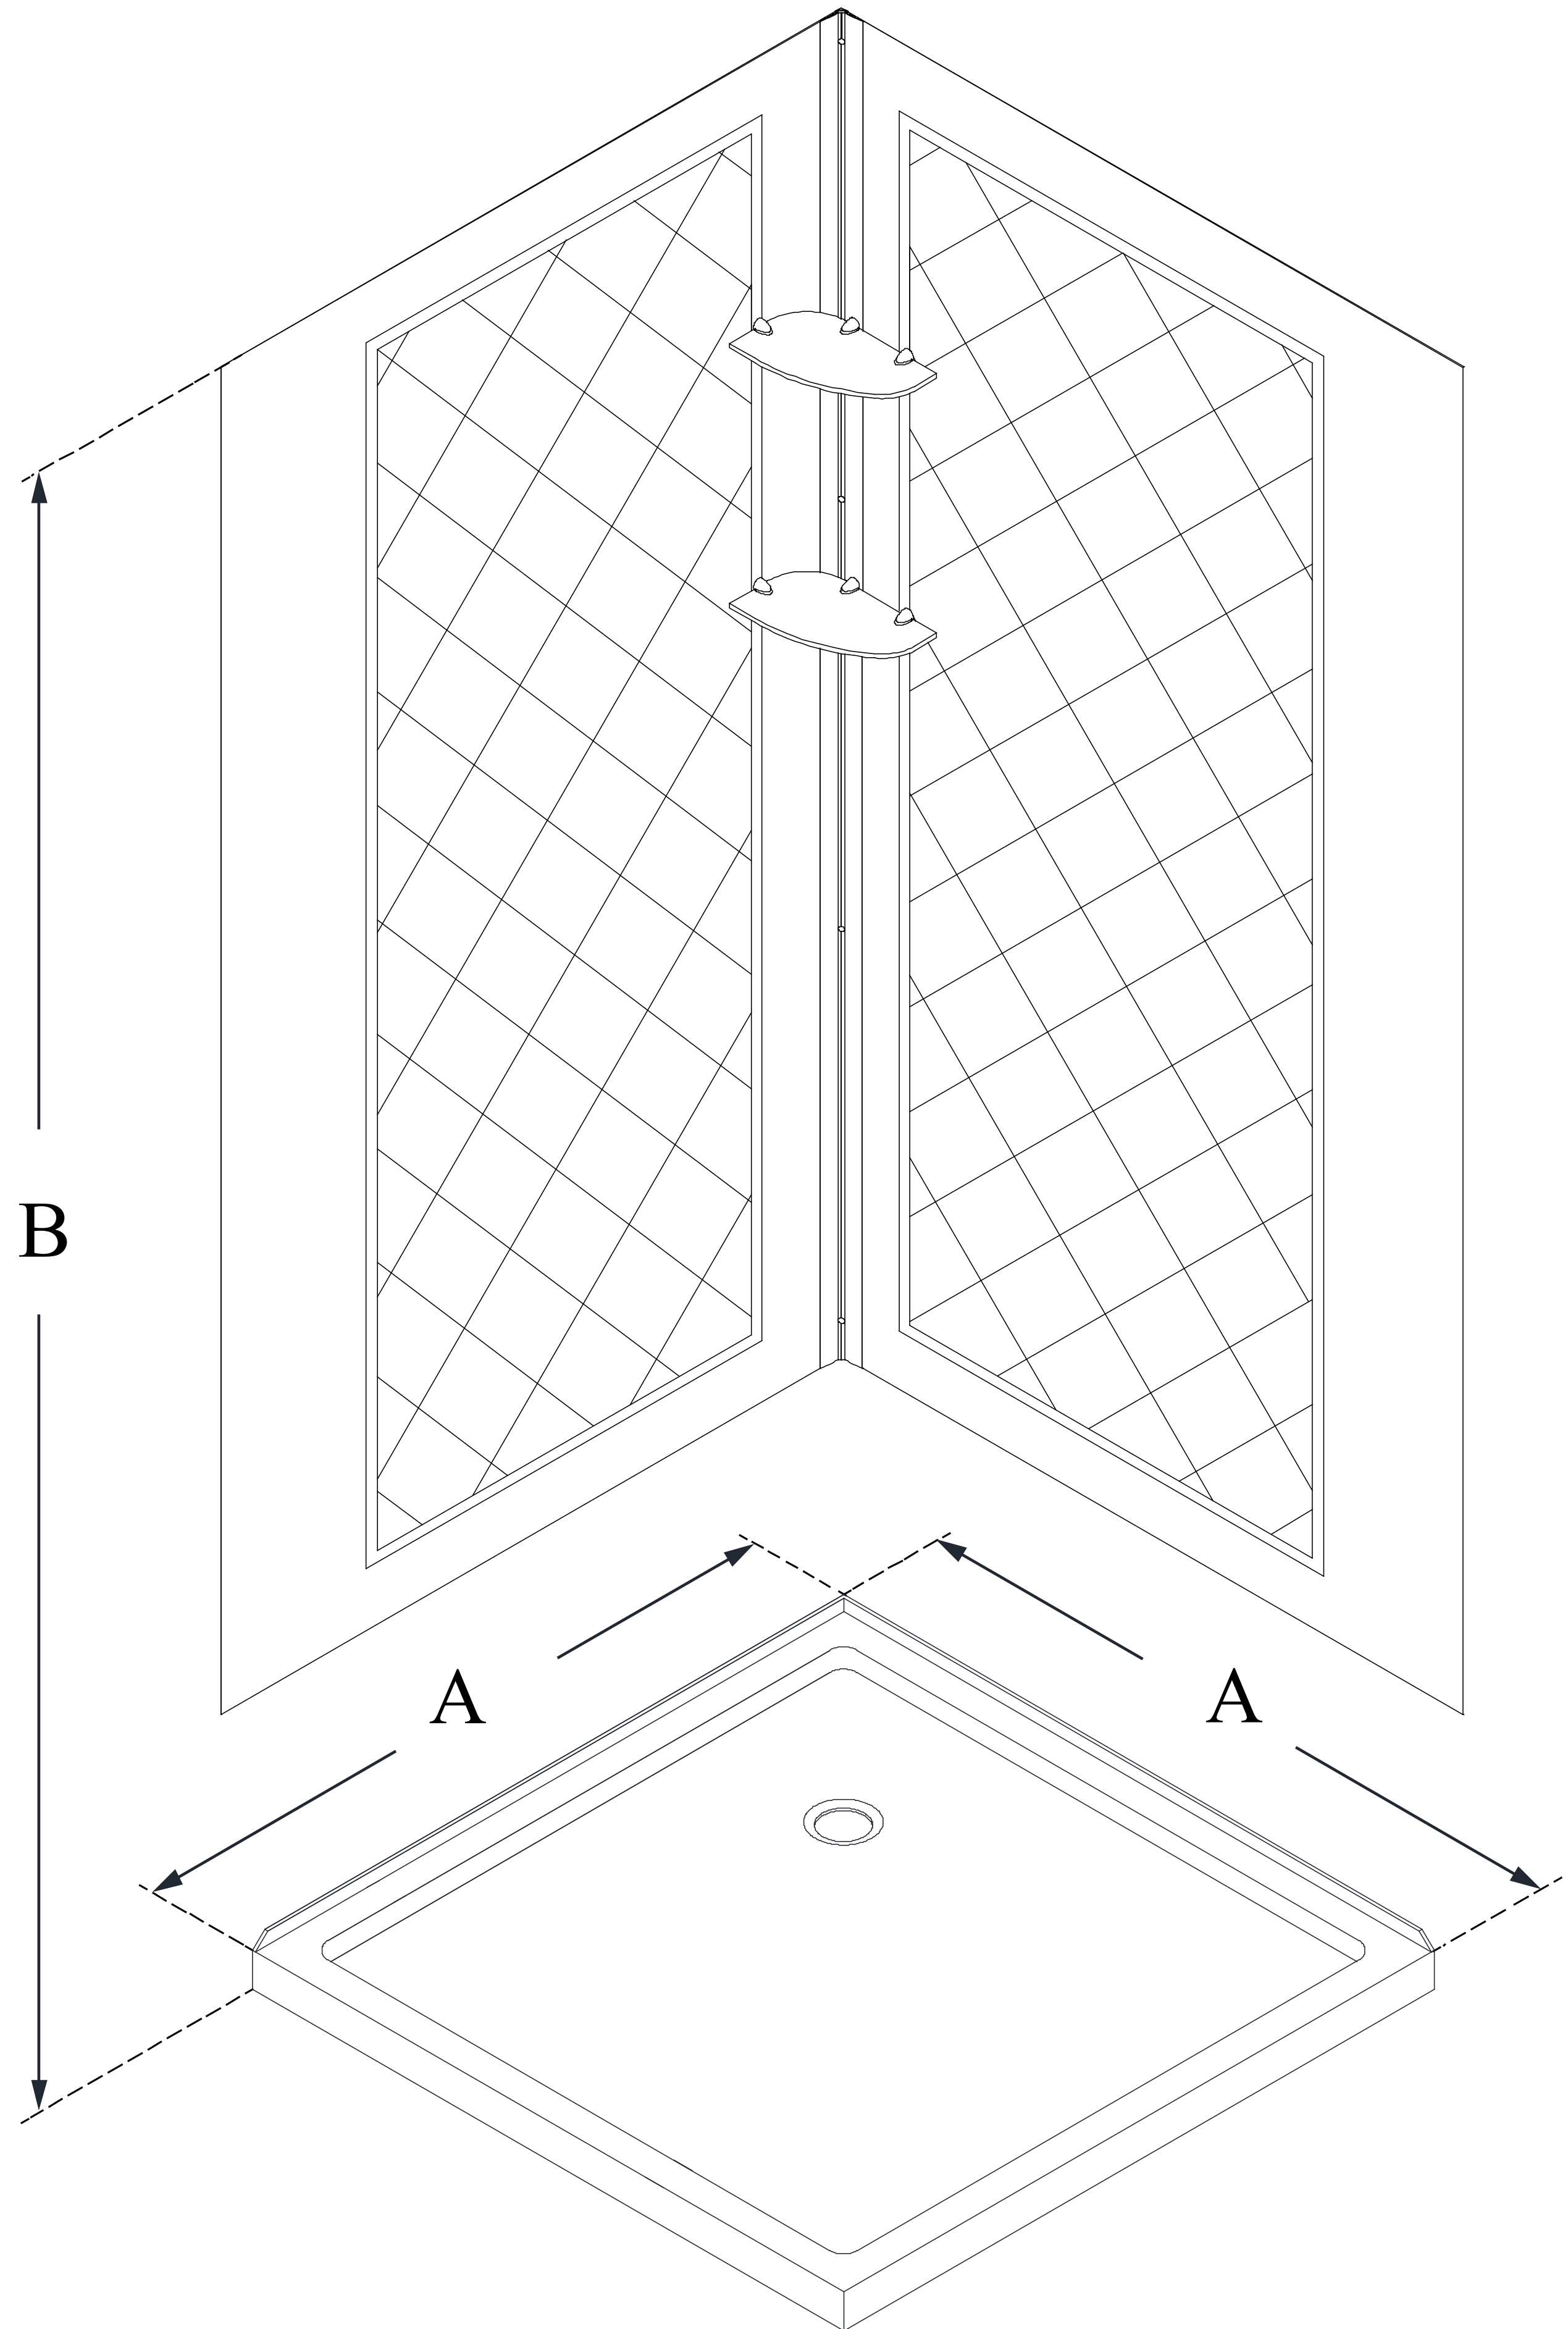

DL-6295

QWALL-4

DreamLine 32 in. D x 32 in. W
x 76 3/4 in. H SlimLine Double
Threshold Shower Base and
QWALL-4 Acrylic Backwall Kit

KIT CONTENTS:

- SHOWER BASE
- QWALL BACKWALLS

CONFIGURATION DIMENSIONS:

A: 32"
KIT WIDTH

B: 76 3/4"
KIT HEIGHT

G: 32"
KIT DEPTH

AVAILABLE DRAIN LOCATIONS:
- CORNER

For precise drain location, please refer to the
included base technical drawing

DreamLine reserves the right to update or modify the hardware or materials pictured
without prior notice for the purpose of product improvement and customer satisfaction.