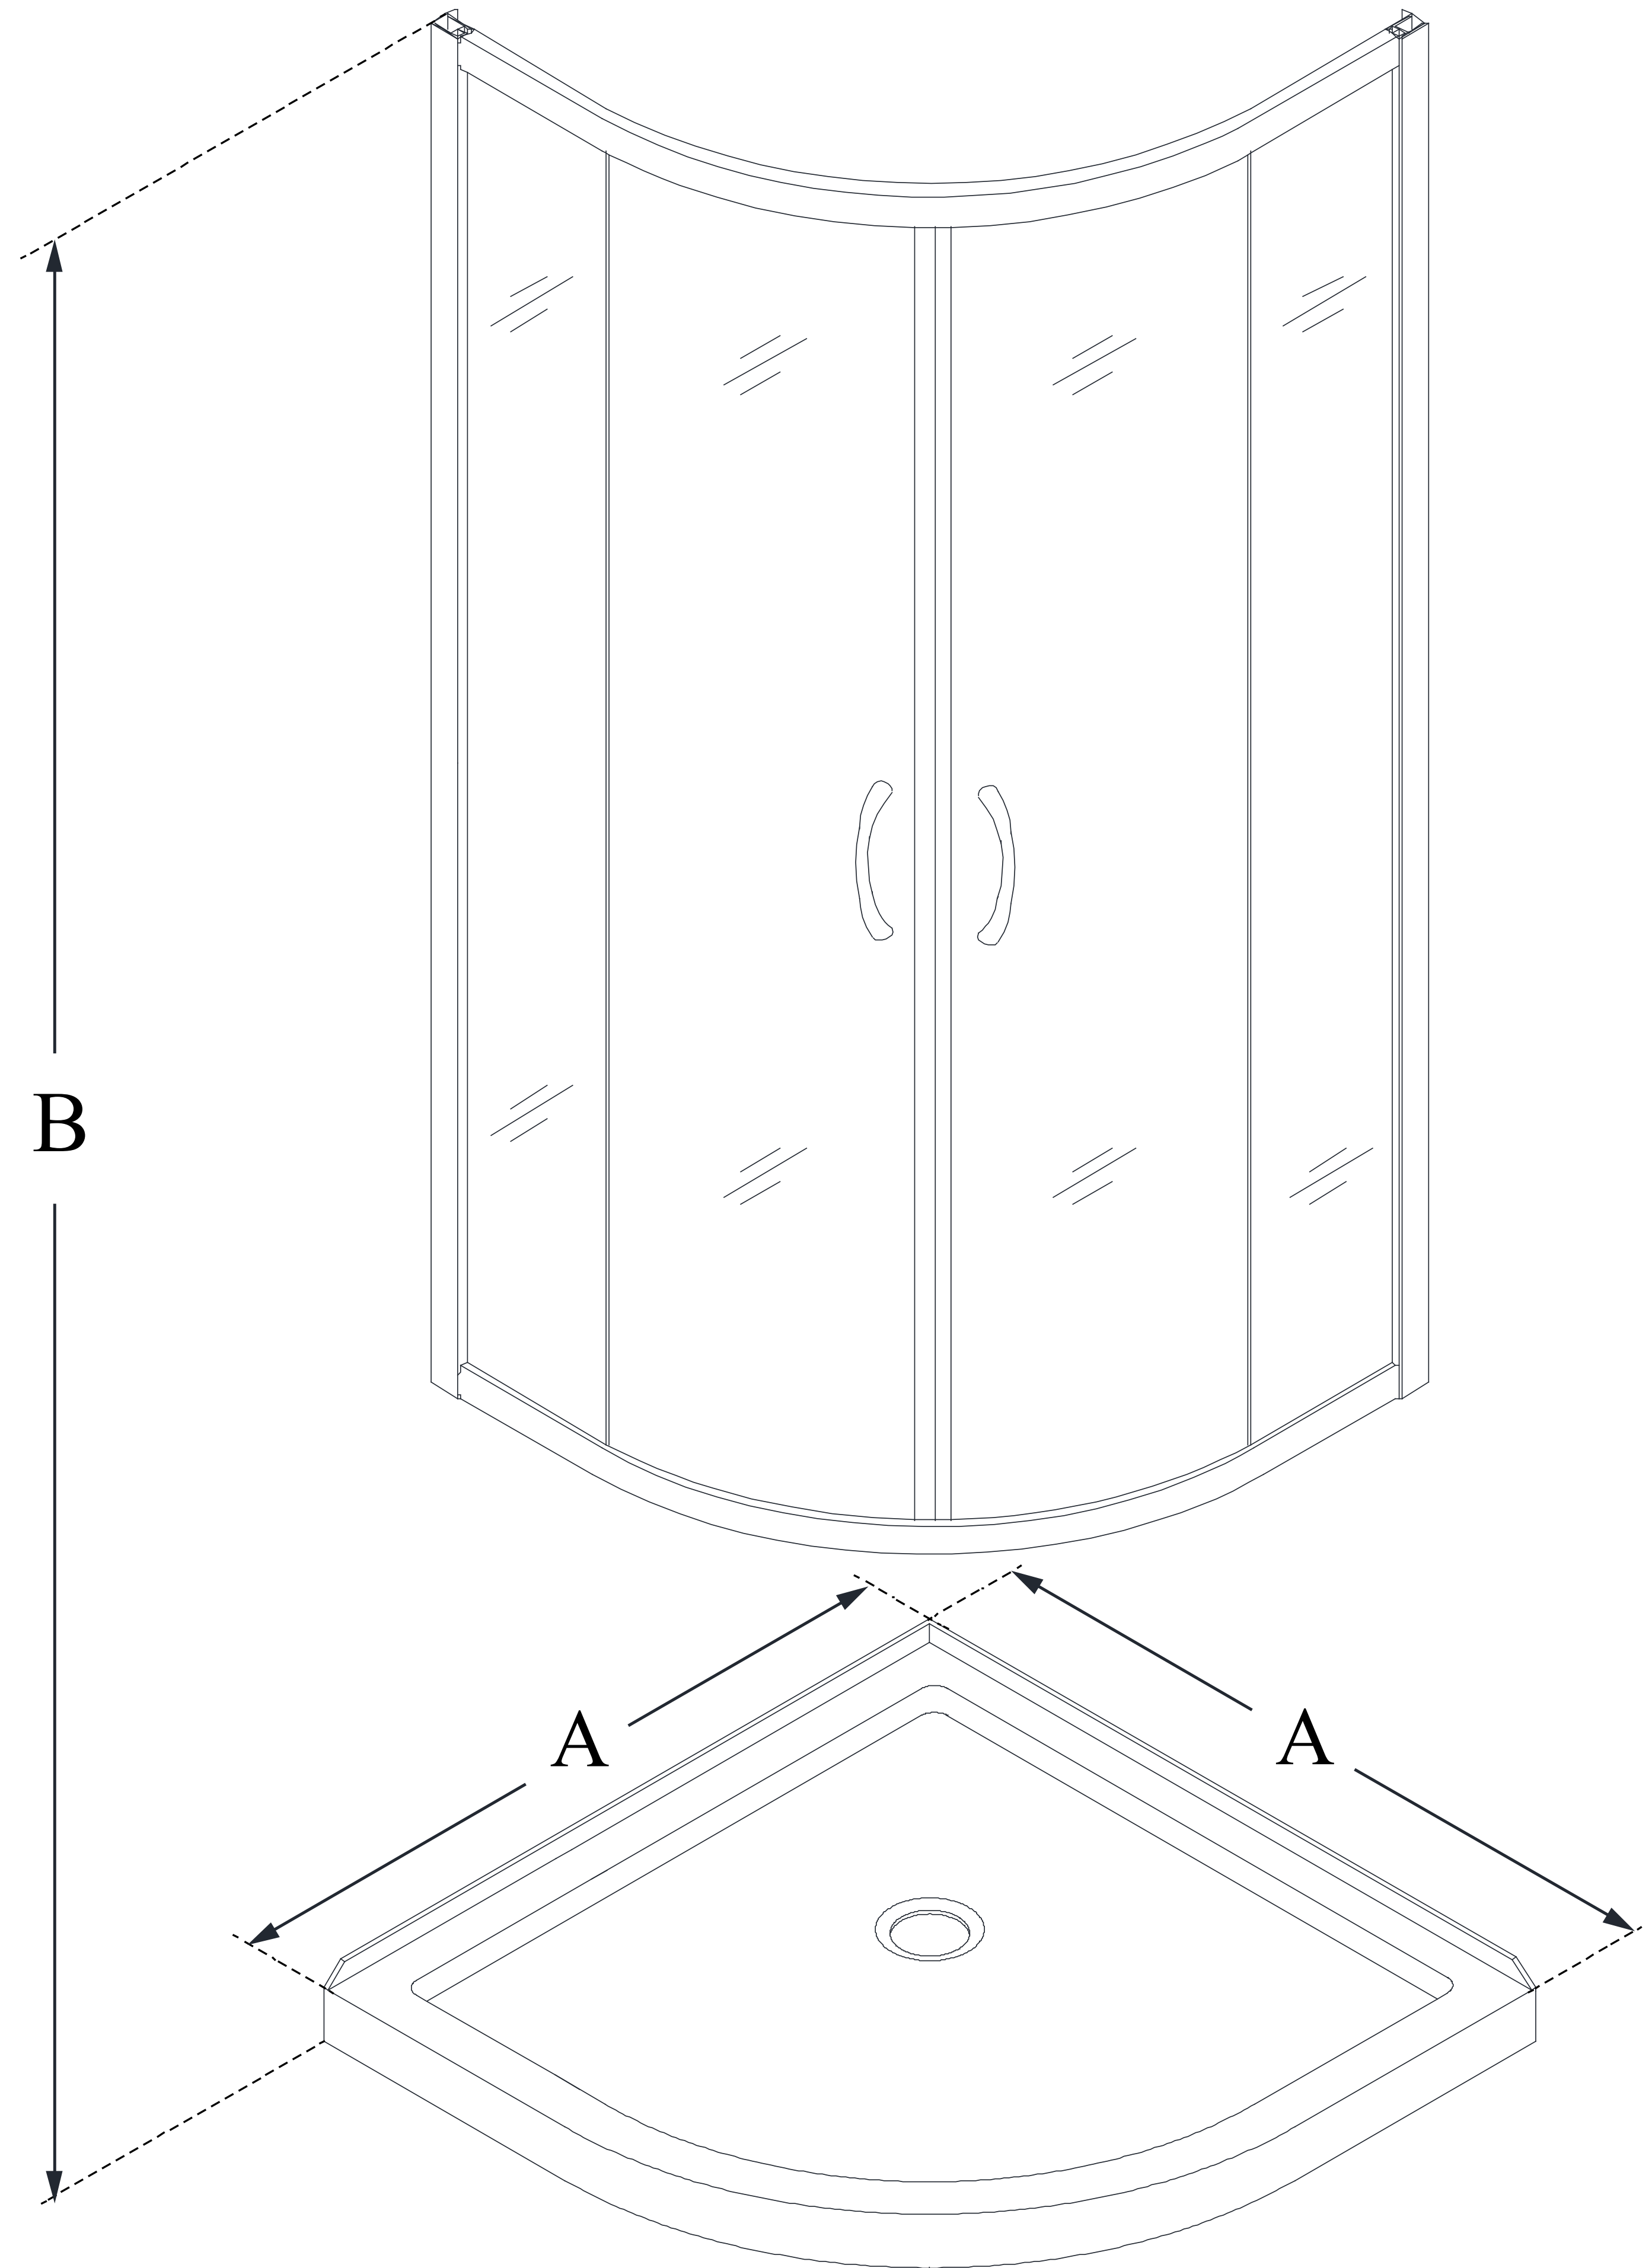

# PRIME

DreamLine Prime 38 in. x 38 in. x 74 3/4 in. H Corner Sliding Shower Enclosure and SlimLine Shower Base Kit

## KIT CONTENTS:

- SHOWER ENCLOSURE
- SHOWER BASE

## CONFIGURATION DIMENSIONS:

**A: 38 in.**  
KIT WIDTH

**B: 74 3/4 in.**  
KIT HEIGHT

**G: 38 in.**  
KIT DEPTH

**AVAILABLE DRAIN LOCATIONS:**  
- CORNER

For precise drain location, please refer to the included base technical drawing