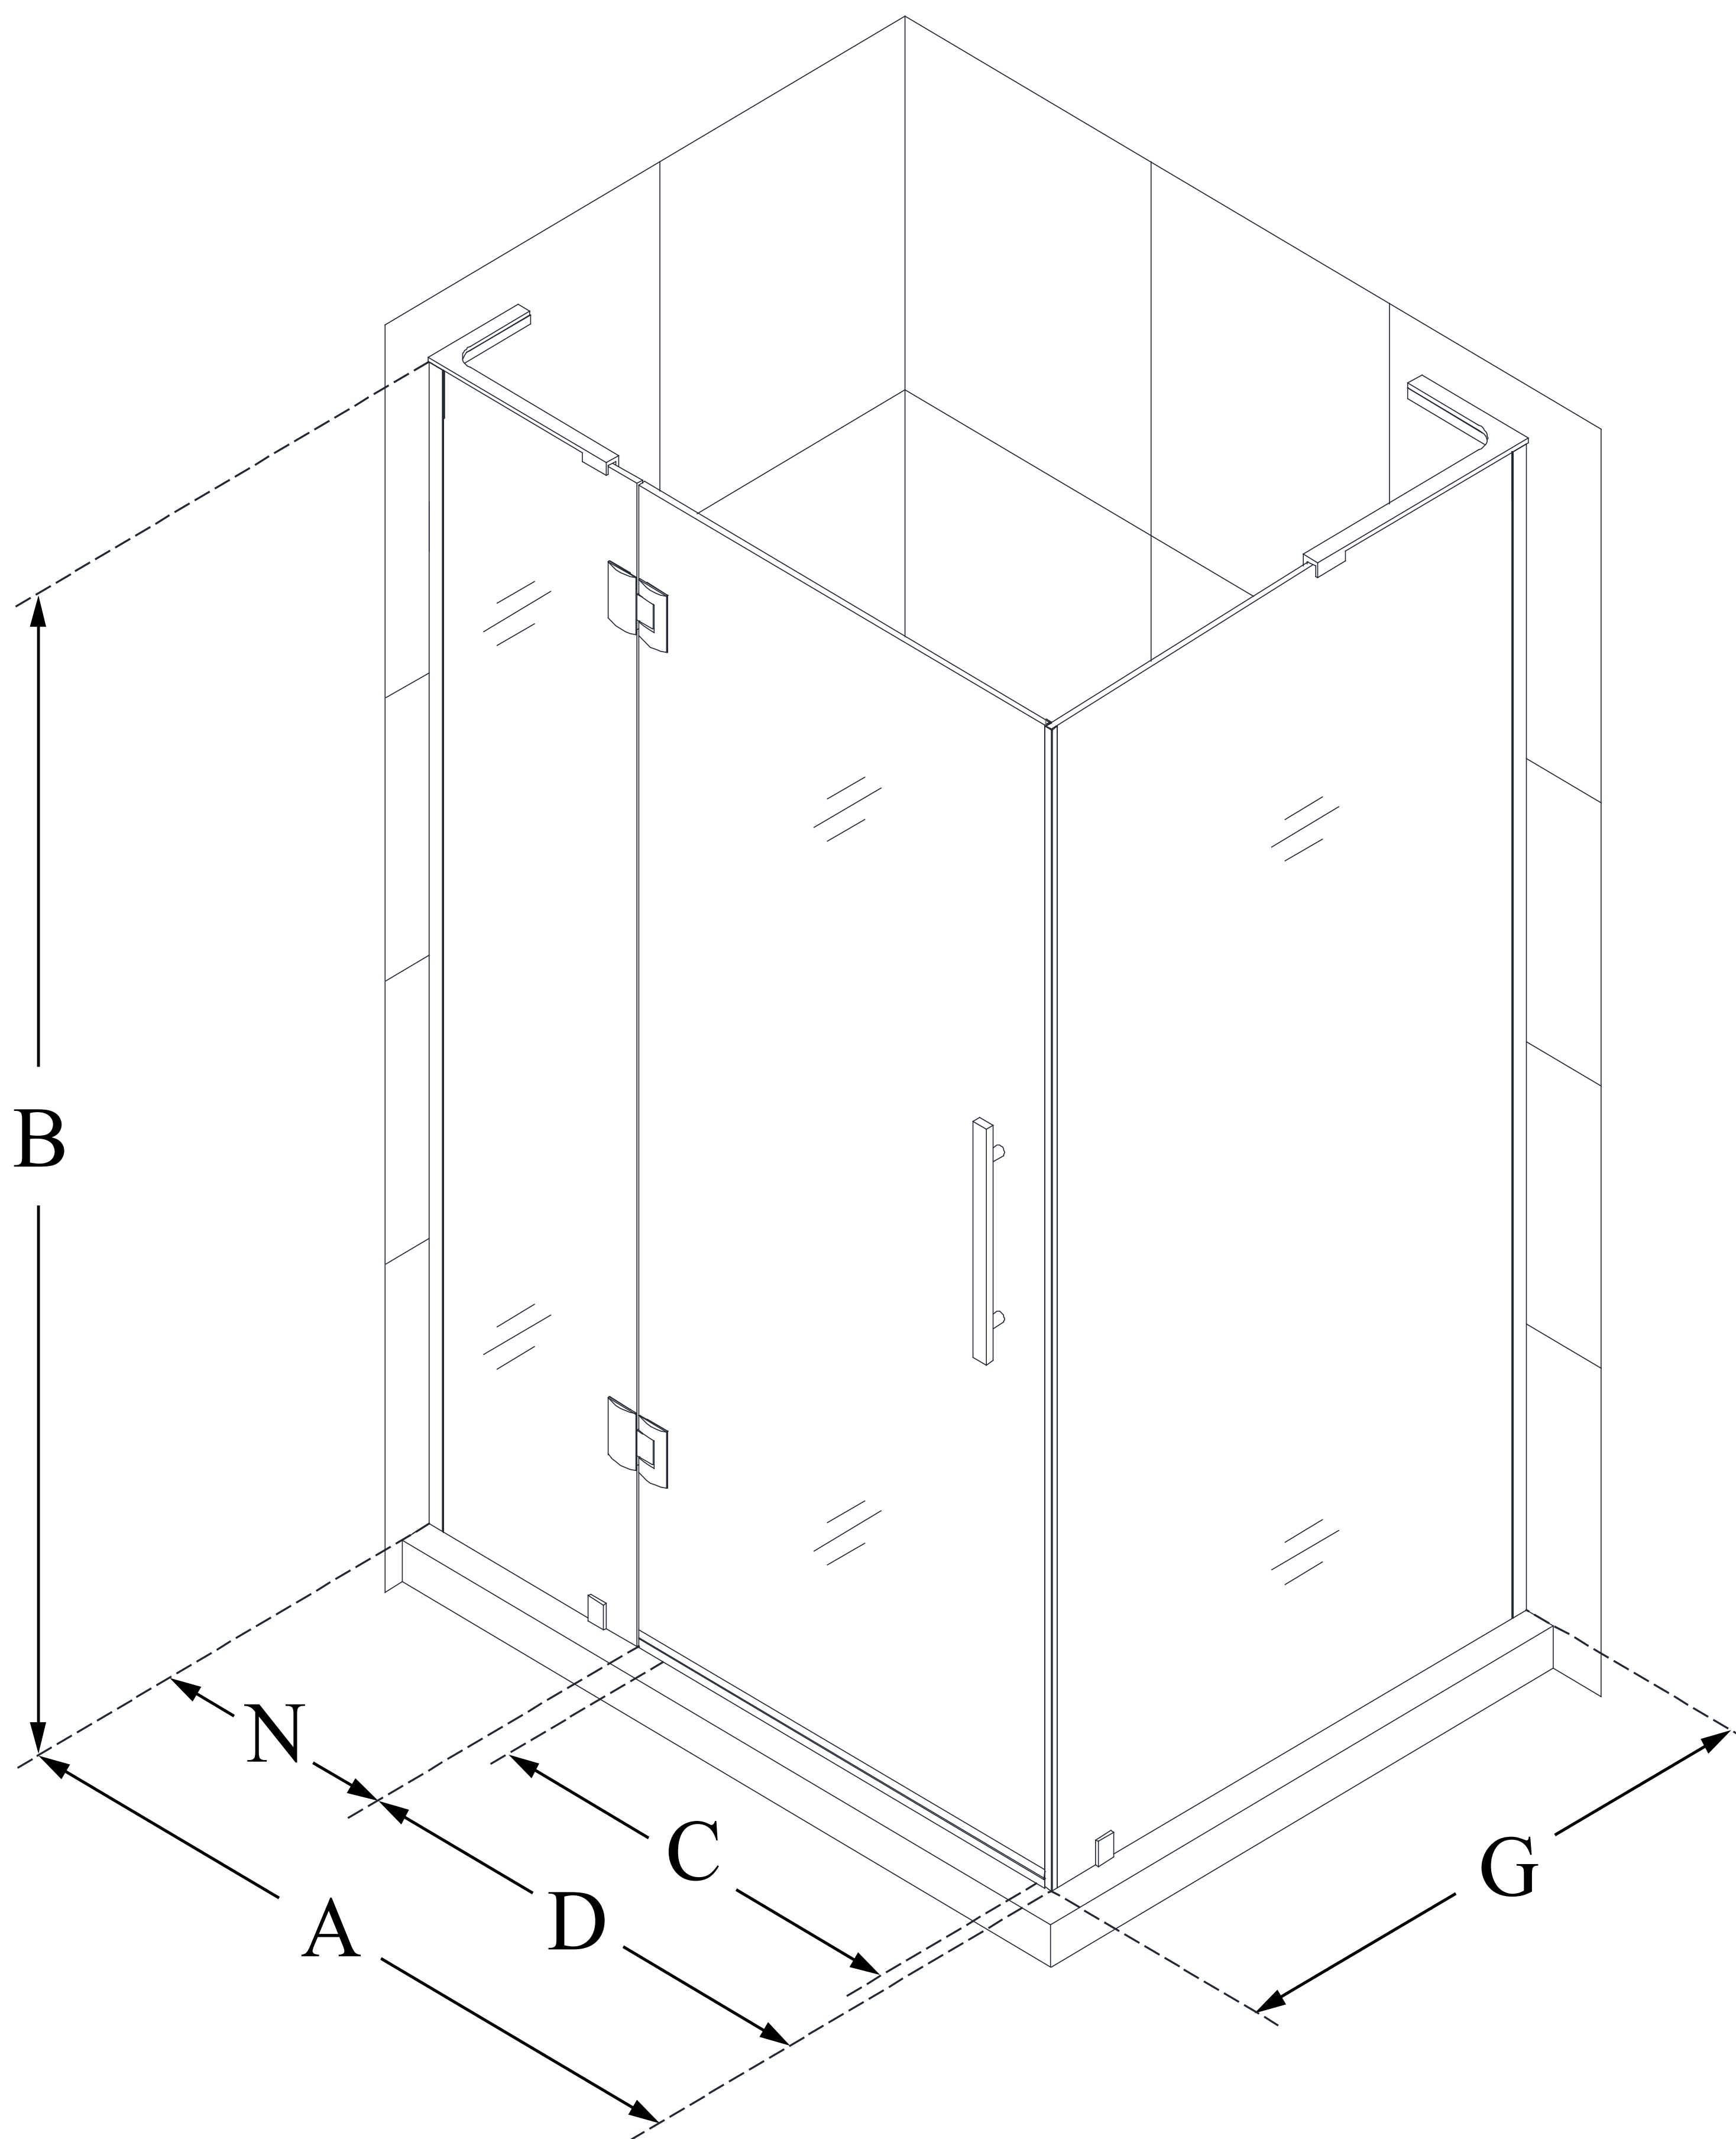

SHEN-1434580

QUATRA PLUS

DreamLine Quatra Plus 34 in. D
x 58 in. W x 72 in. H Frameless
Hinged Shower Enclosure

SWING DOOR

CONFIGURATION DIMENSIONS:

A: 58 3/8"

MODEL WIDTH

B: 72"

MODEL HEIGHT

C: 22 5/8"

ACCESS WIDTH

D: 23 5/8"

DOOR WIDTH

G: 34 1/4"

RETURN PANEL WIDTH

N: 34 3/4"

HINGE PANEL WIDTH

DreamLine reserves the right to update or modify the hardware or materials pictured without prior notice for the purpose of product improvement and customer satisfaction.