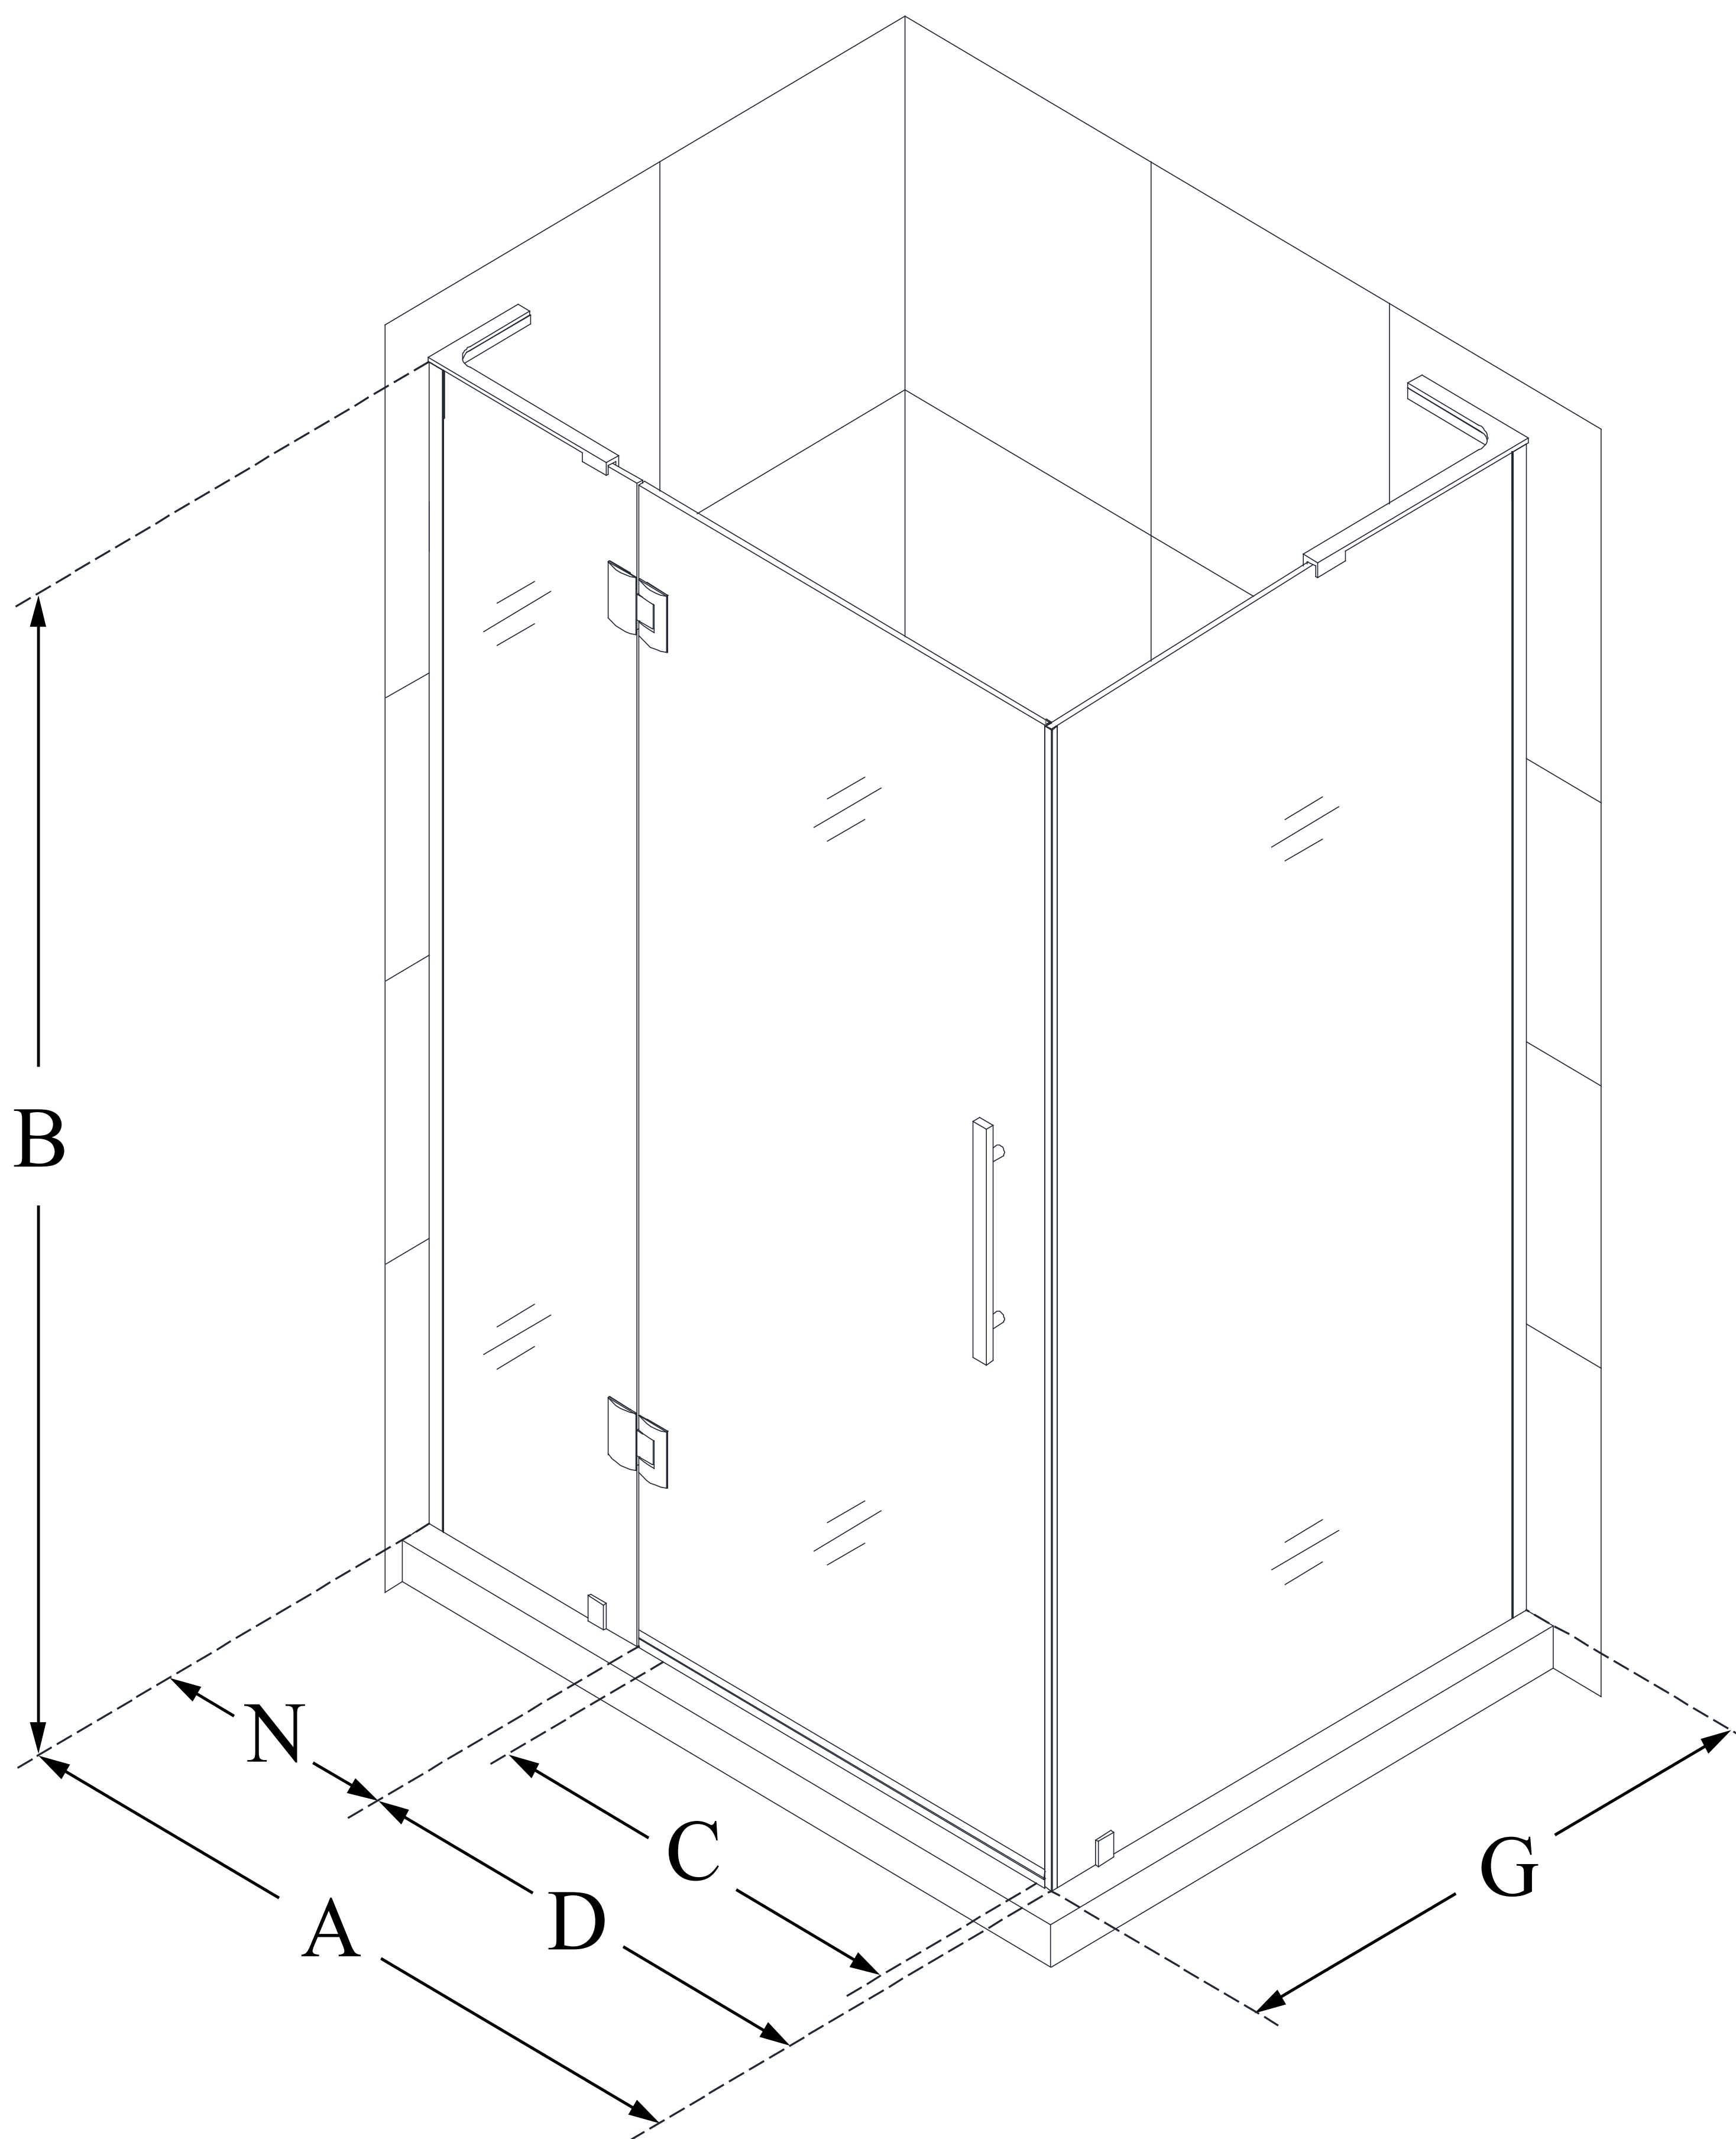

# QUATRA PLUS

DreamLine Quatra Plus 34 in. D  
x 46 in. W x 72 in. H Frameless  
Hinged Shower Enclosure

**SWING DOOR**

## CONFIGURATION DIMENSIONS:

**A: 46 3/8"**

MODEL WIDTH

**B: 72"**

MODEL HEIGHT

**C: 22 5/8"**

ACCESS WIDTH

**D: 23 5/8"**

DOOR WIDTH

**G: 34 1/4"**

RETURN PANEL WIDTH

**N: 22 3/4"**

HINGE PANEL WIDTH

DreamLine reserves the right to update or modify the hardware or materials pictured without prior notice for the purpose of product improvement and customer satisfaction.