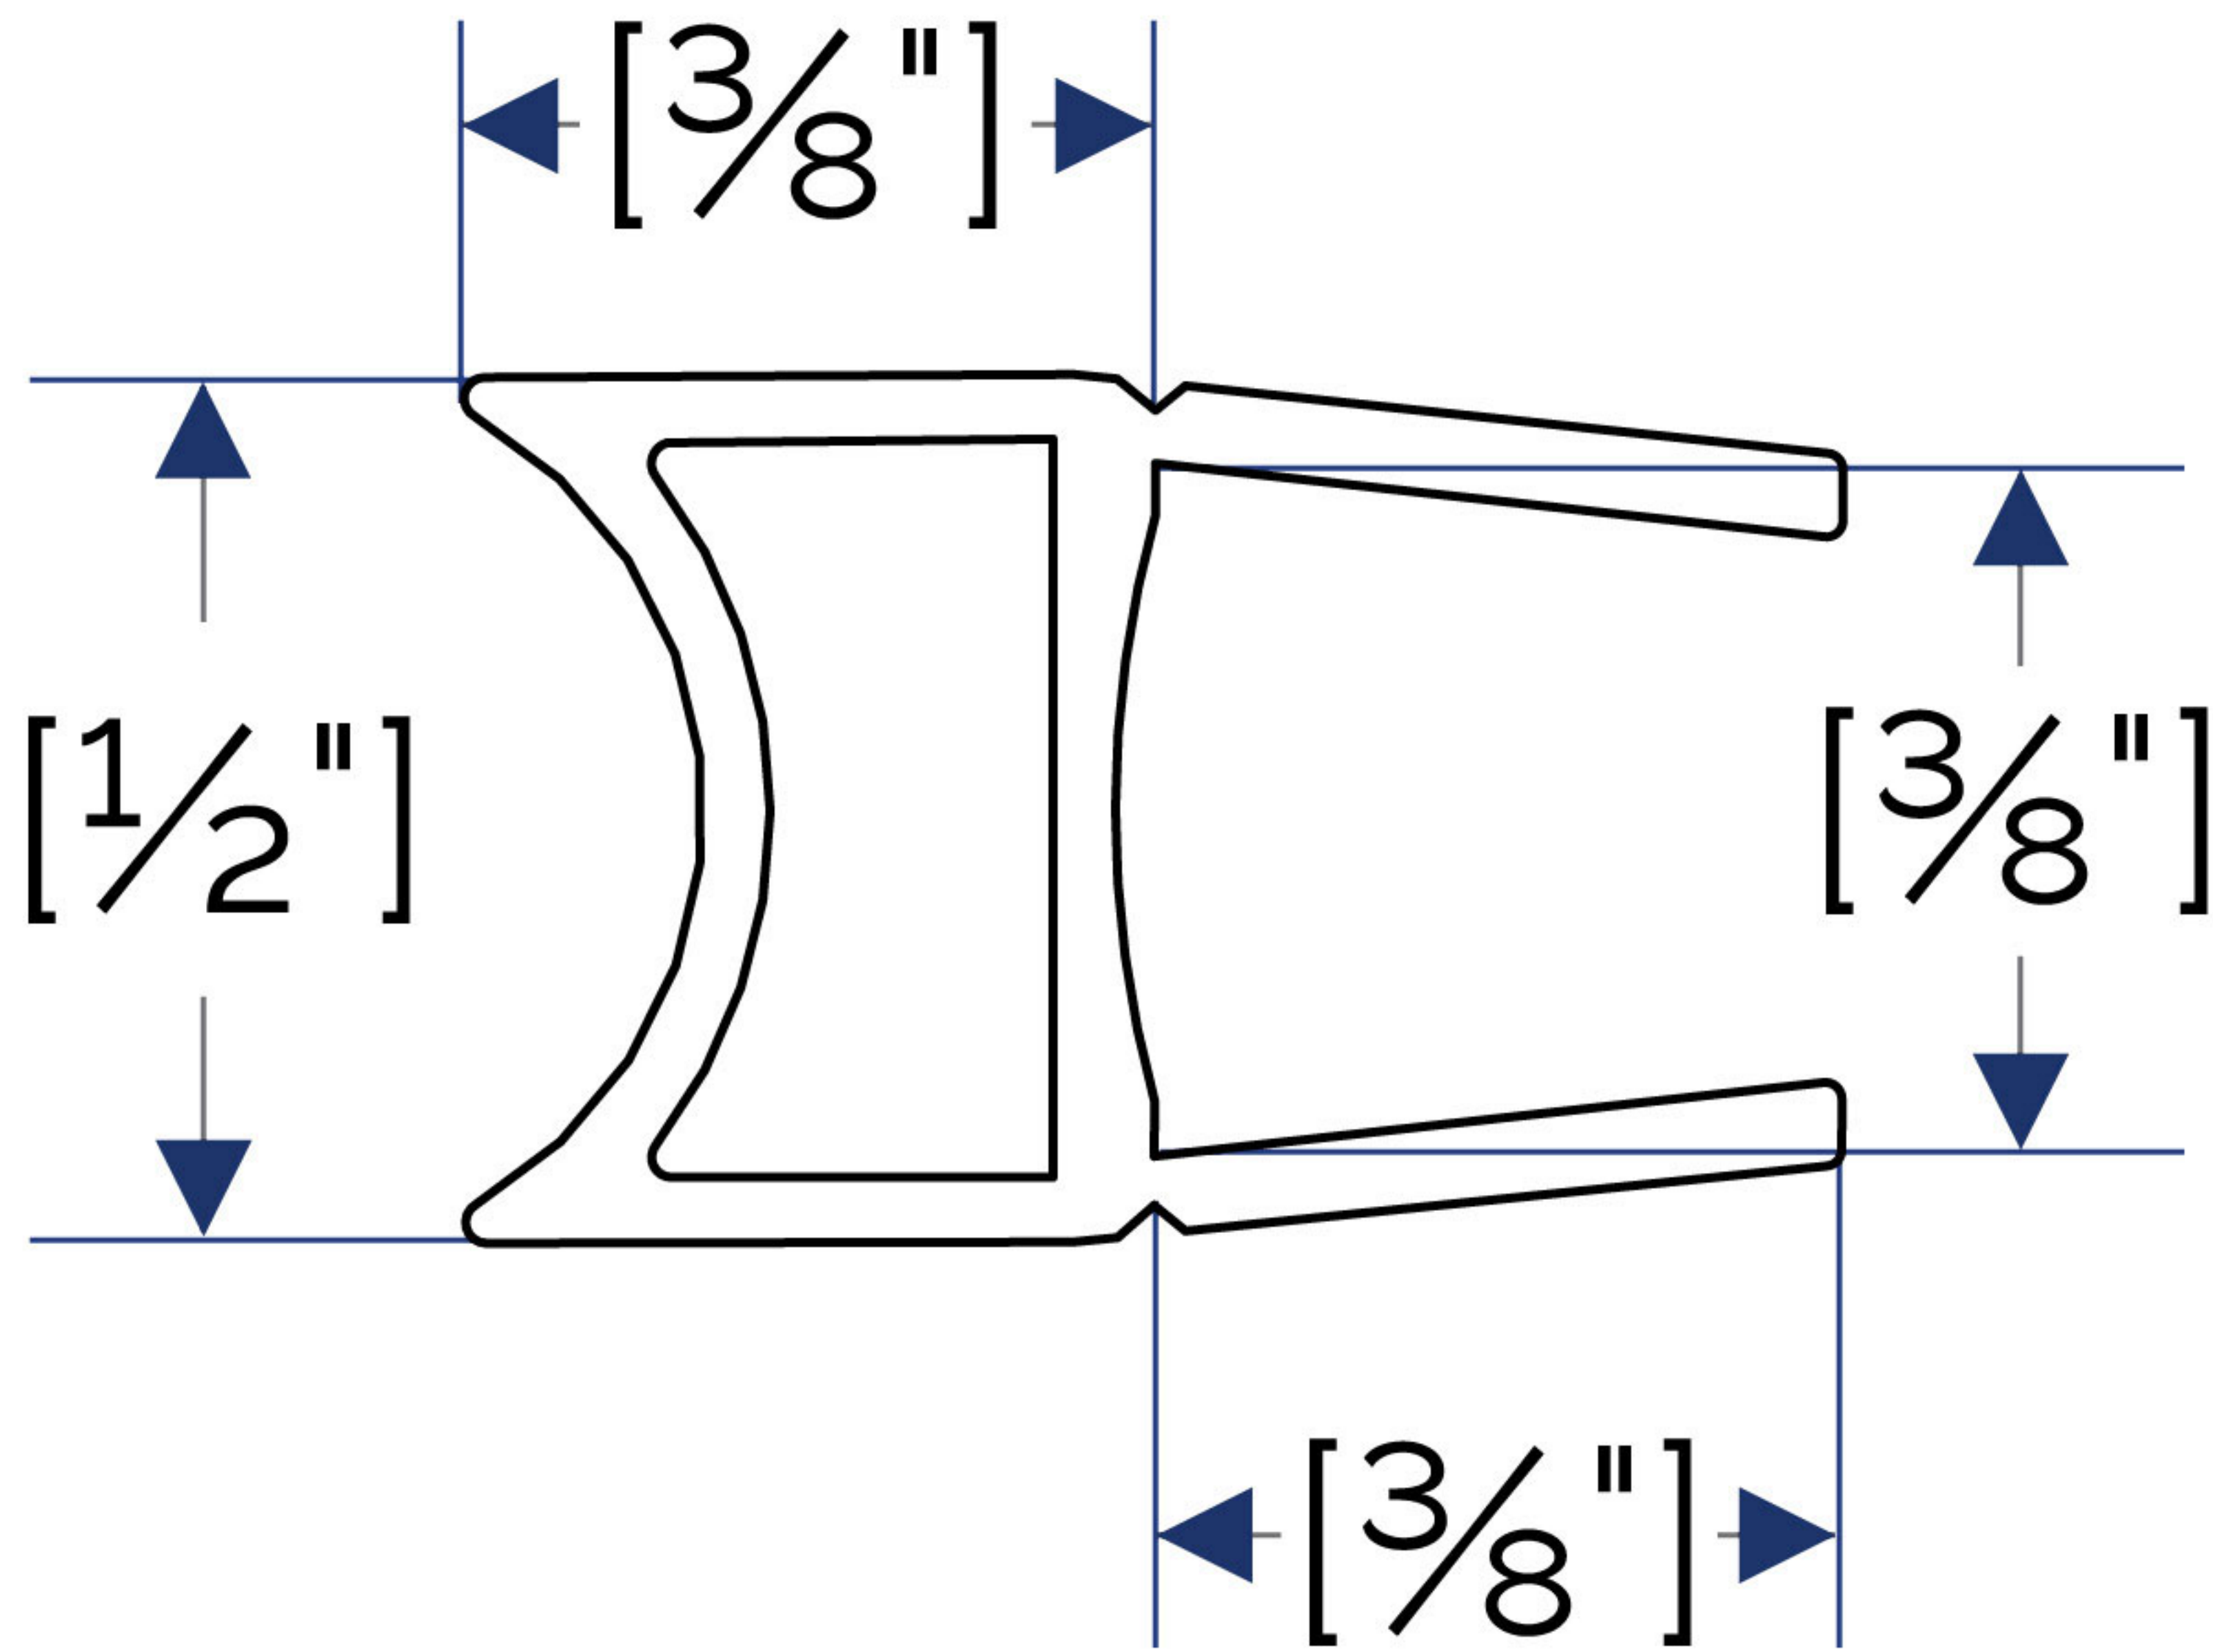

JT056

Vinyl Seal

Part #: JT056-10
SKU #: 63022100-1930