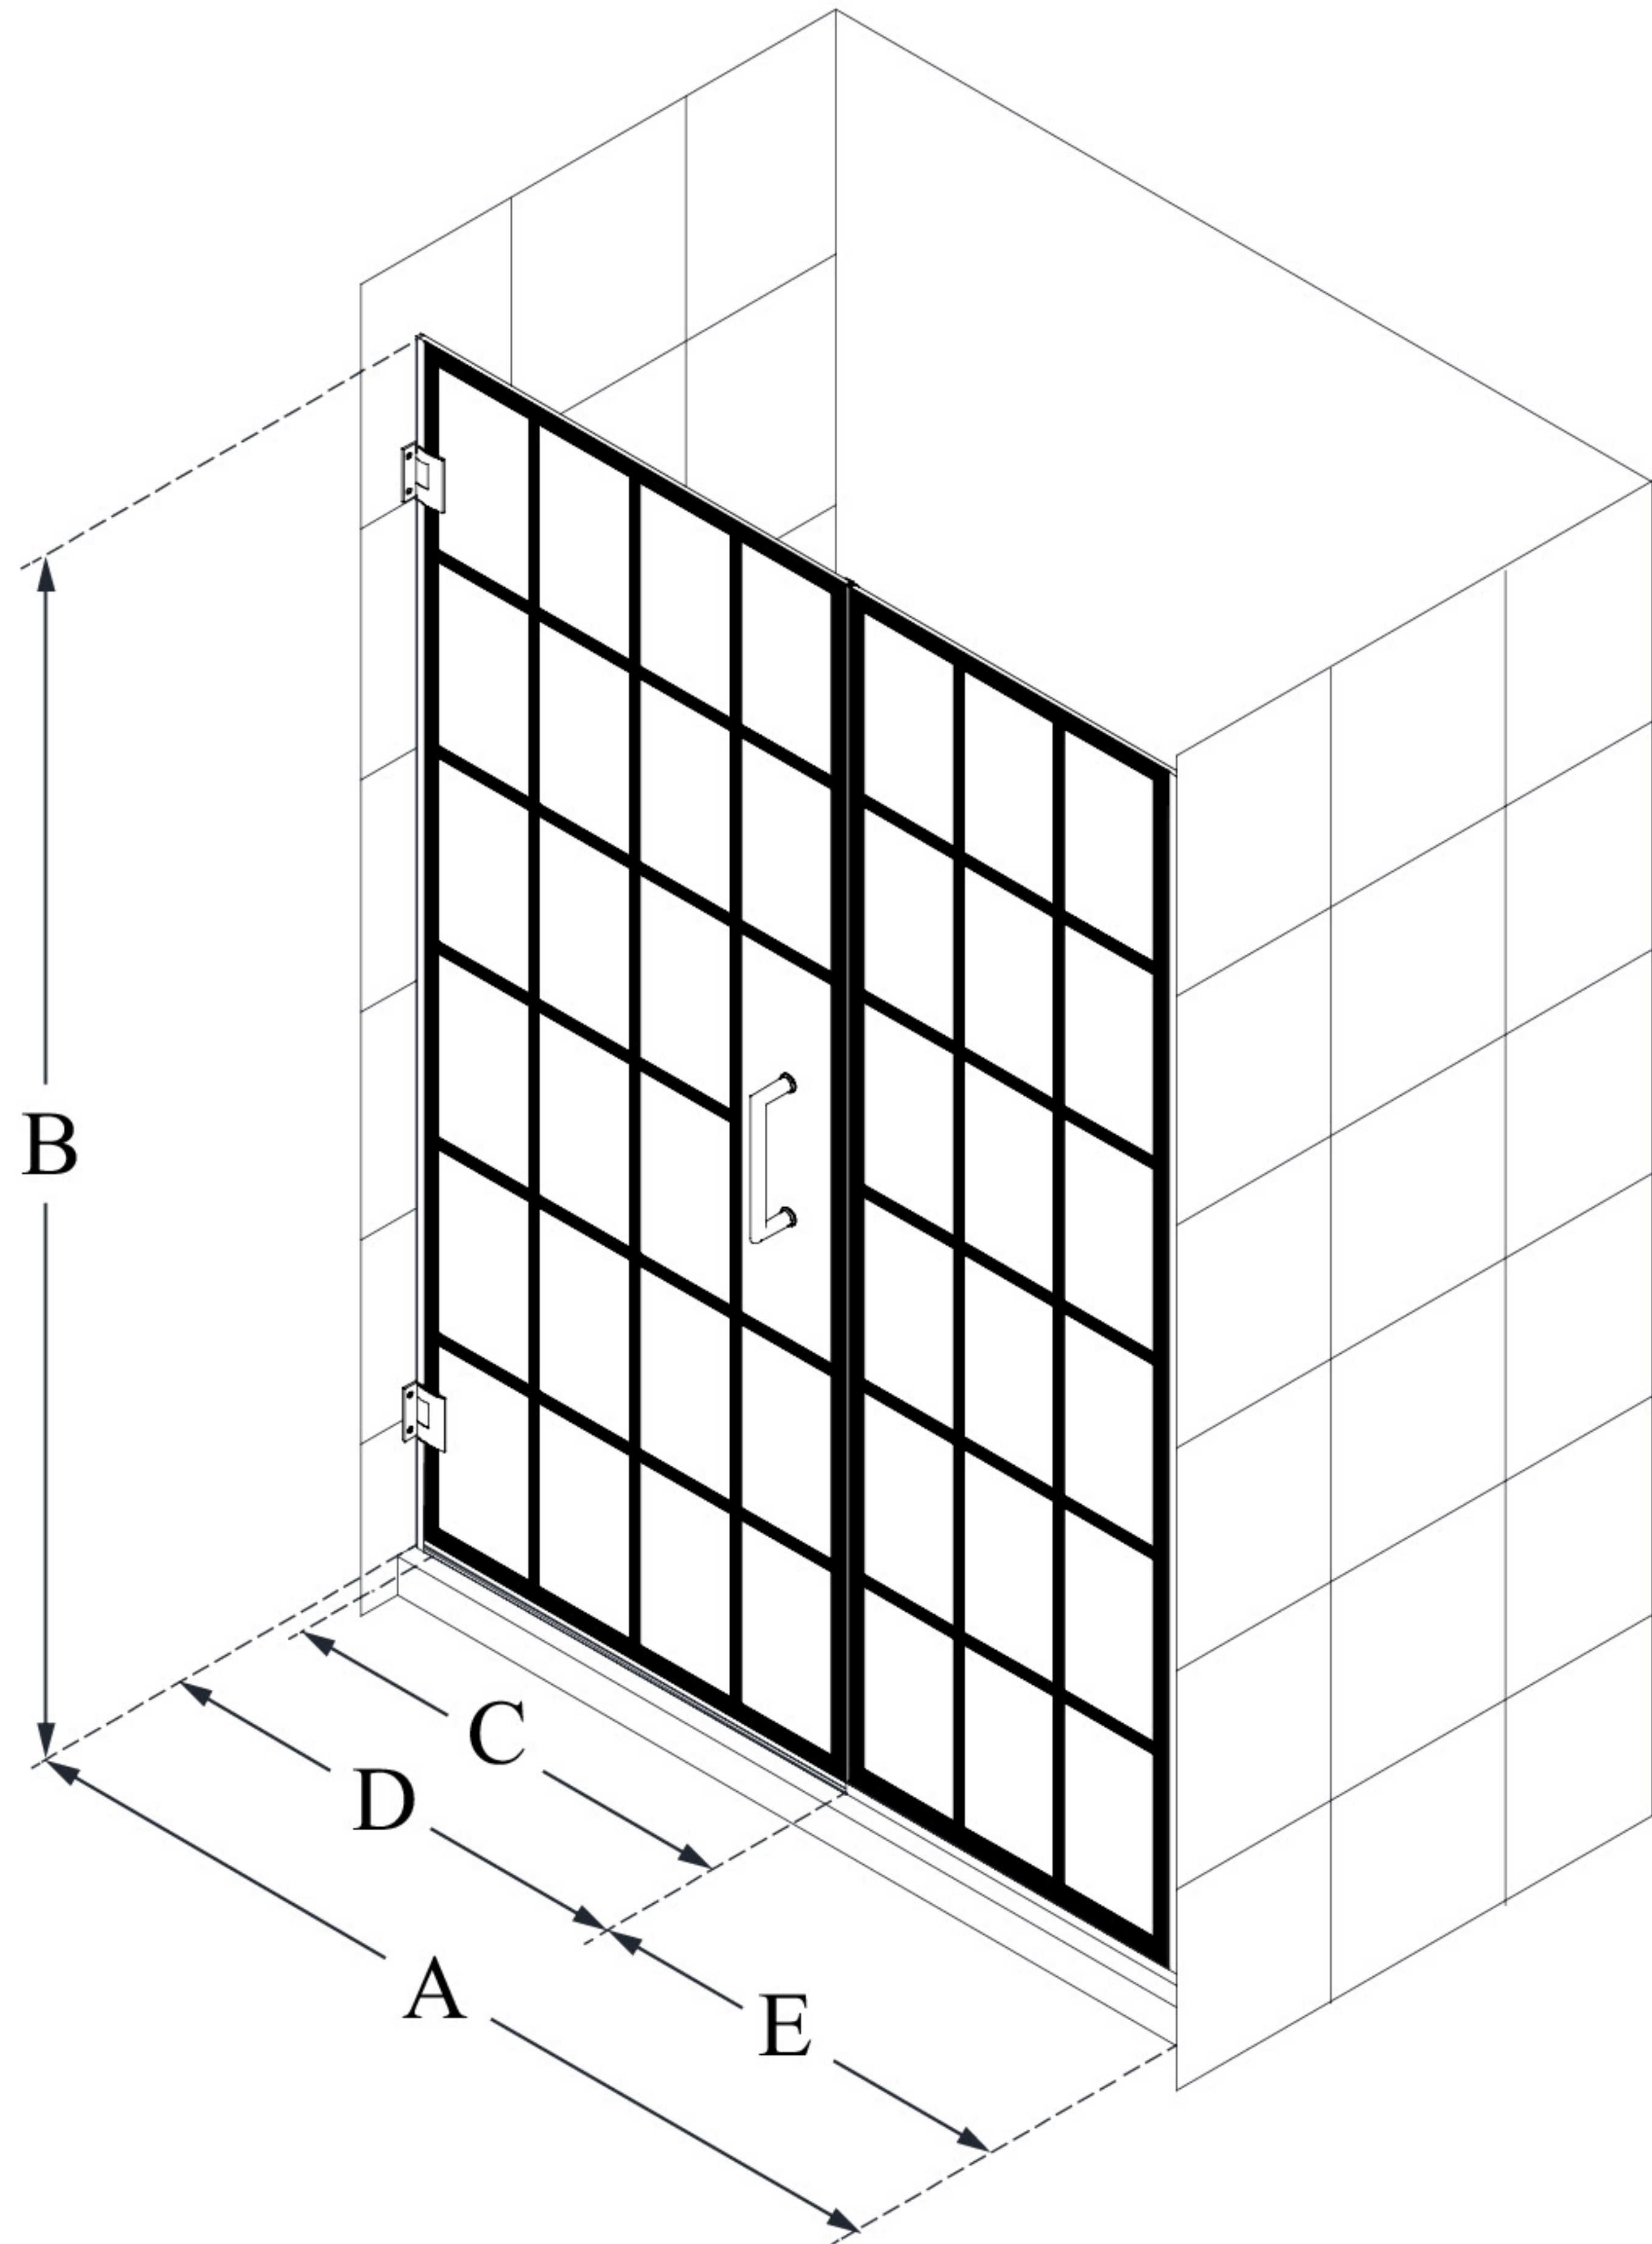

# MODEL INFORMATION

SHDR-2452720

## UNIDOOR TOULON

DreamLine Unidoor Toulon 52 - 52  
1/2" W x 72" H Frameless Hinged  
Shower Door

SWING DOOR

### CONFIGURATION DIMENSIONS:

**A: 52" - 52 1/2"**

MODEL WIDTH

**B: 72"**

MODEL HEIGHT

**C: 28 3/4"**

ACCESS WIDTH

**D: 29 3/4"**

DOOR WIDTH

**E: 22 1/4"**

INLINE PANEL WIDTH

DreamLine reserves the right to update or modify the hardware or materials pictured without prior notice for the purpose of product improvement and customer satisfaction.