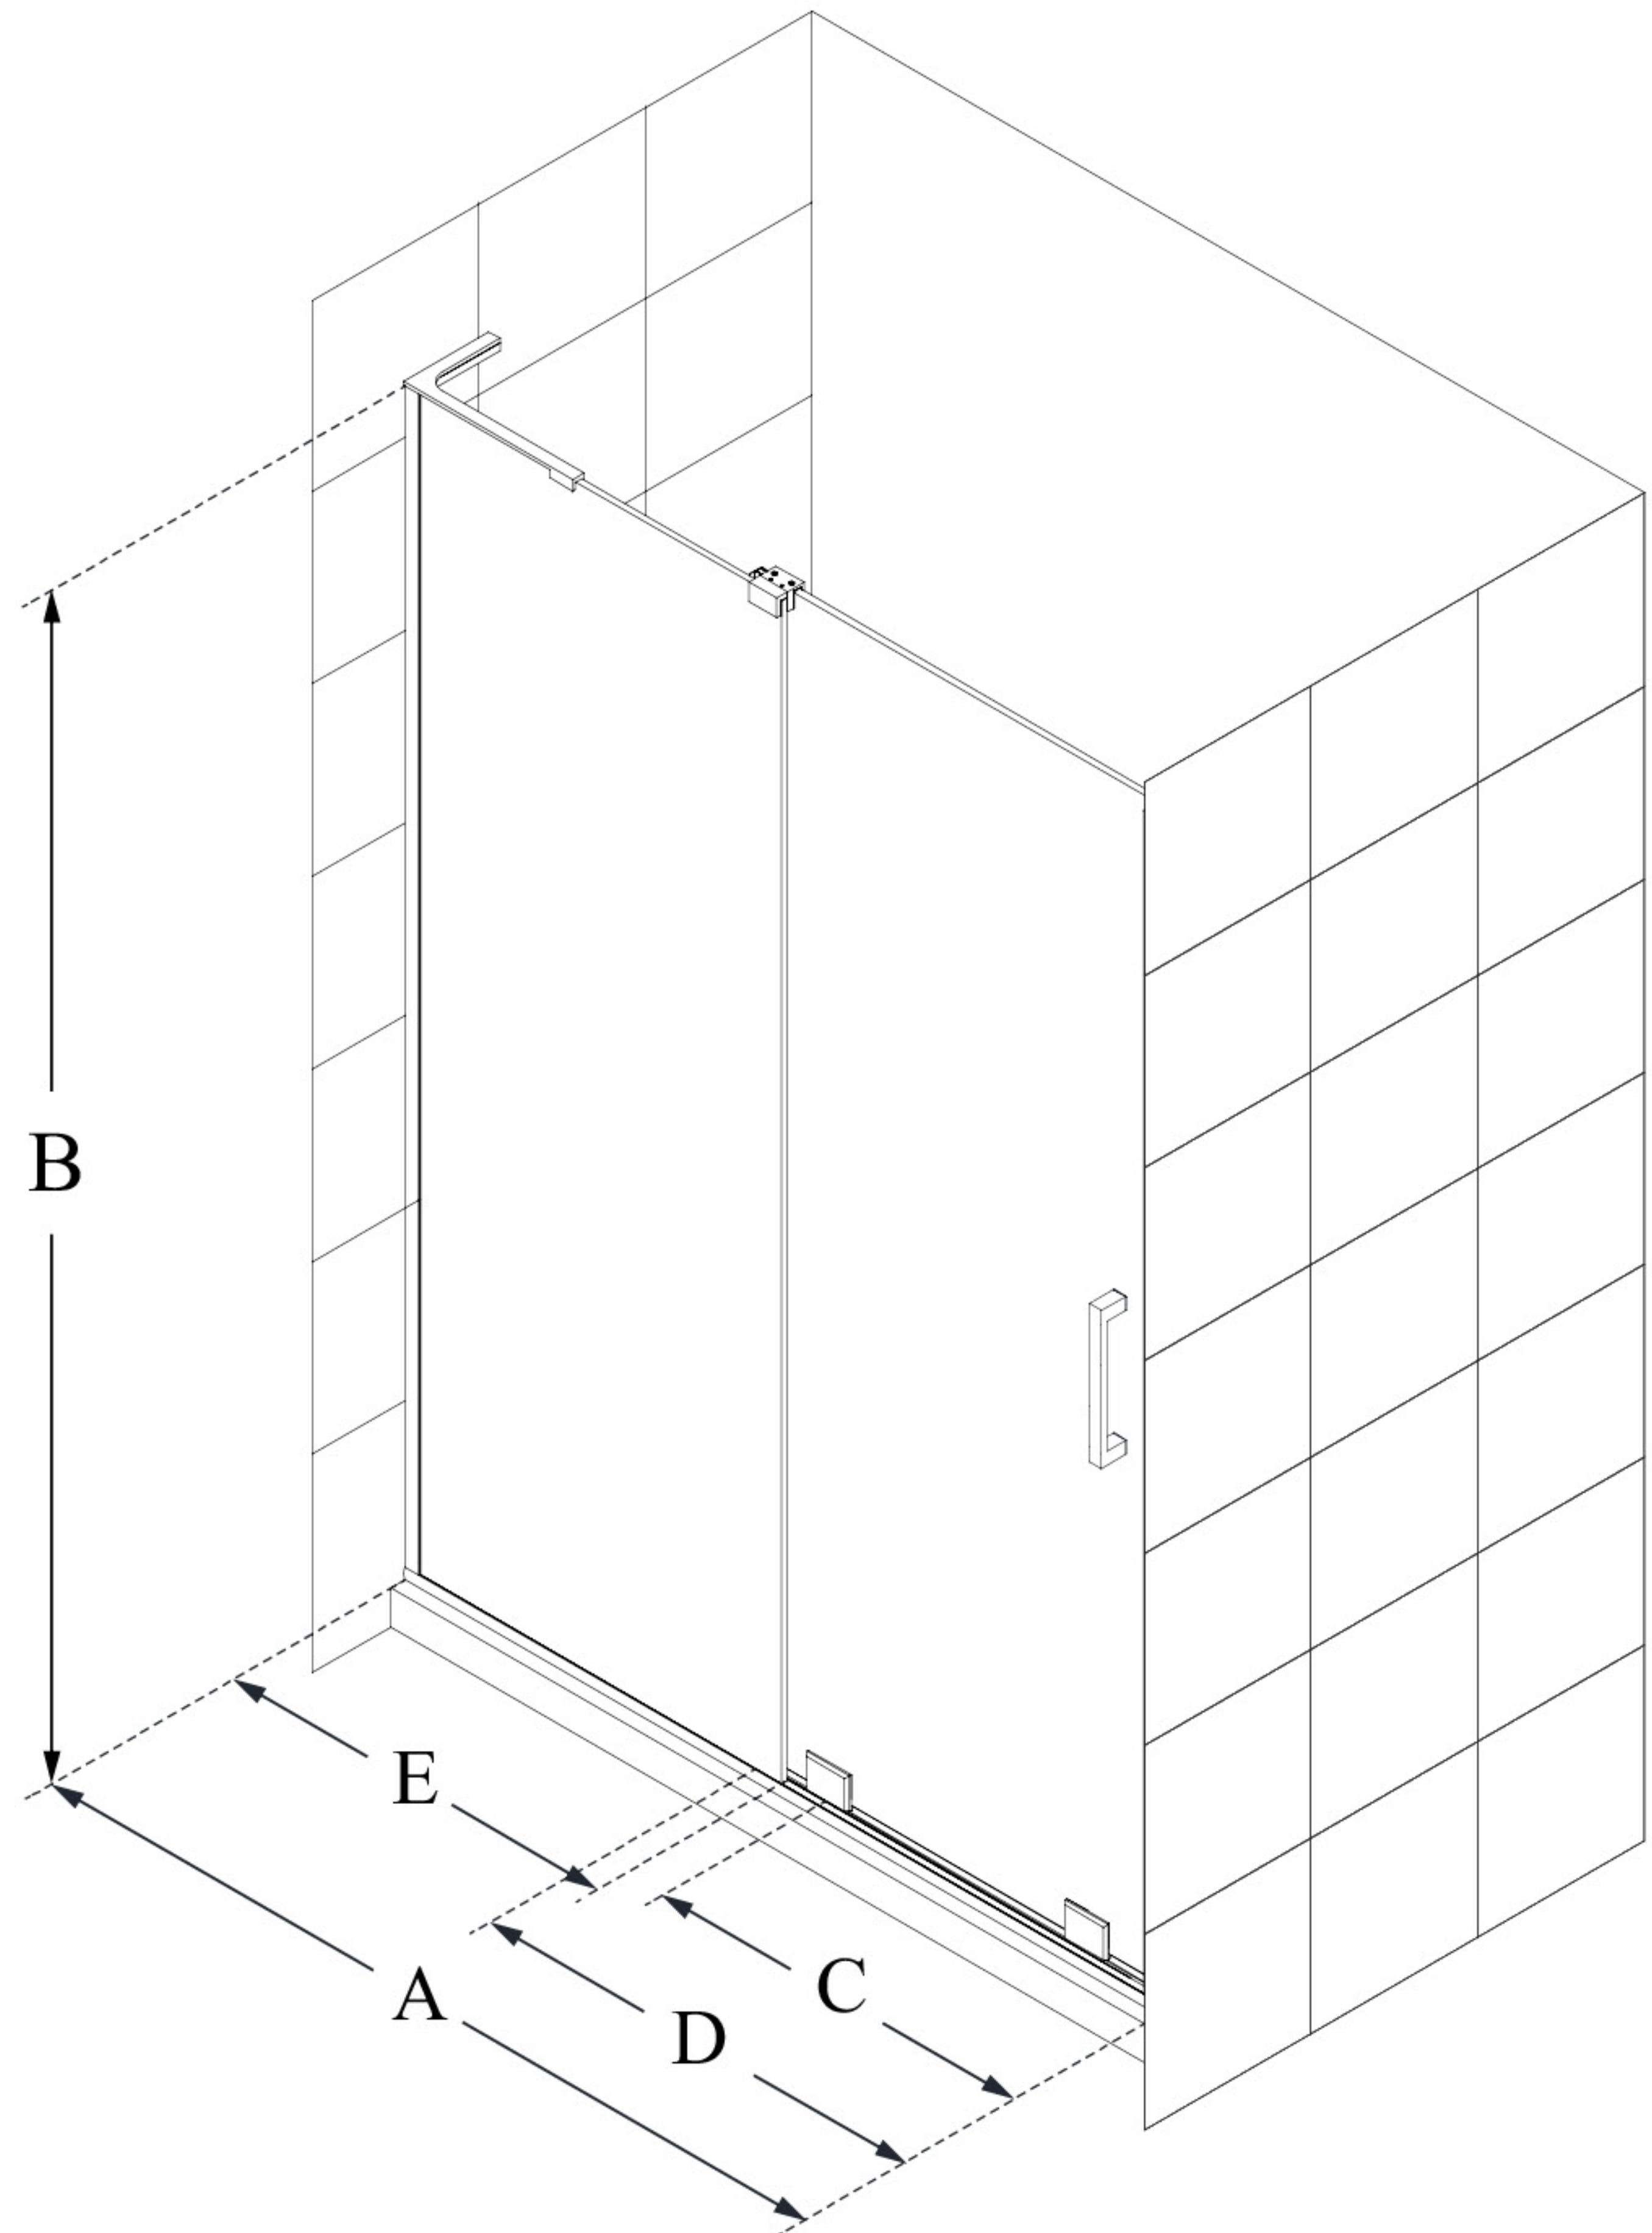

## MIRAGE-Z

DreamLine Mirage-Z 50-54" W x  
72" H Frameless Sliding Shower  
Door

SLIDING DOOR

### CONFIGURATION DIMENSIONS:

**A: 50 - 54"**

MODEL WIDTH

**B: 72"**

MODEL HEIGHT

**C: 18 - 22"**

ACCESS WIDTH

**D: 29 5/16"**

DOOR WIDTH

**E: 26 5/8"**

INLINE PANEL WIDTH

DreamLine reserves the right to update or modify the hardware or materials pictured without prior notice for the purpose of product improvement and customer satisfaction.