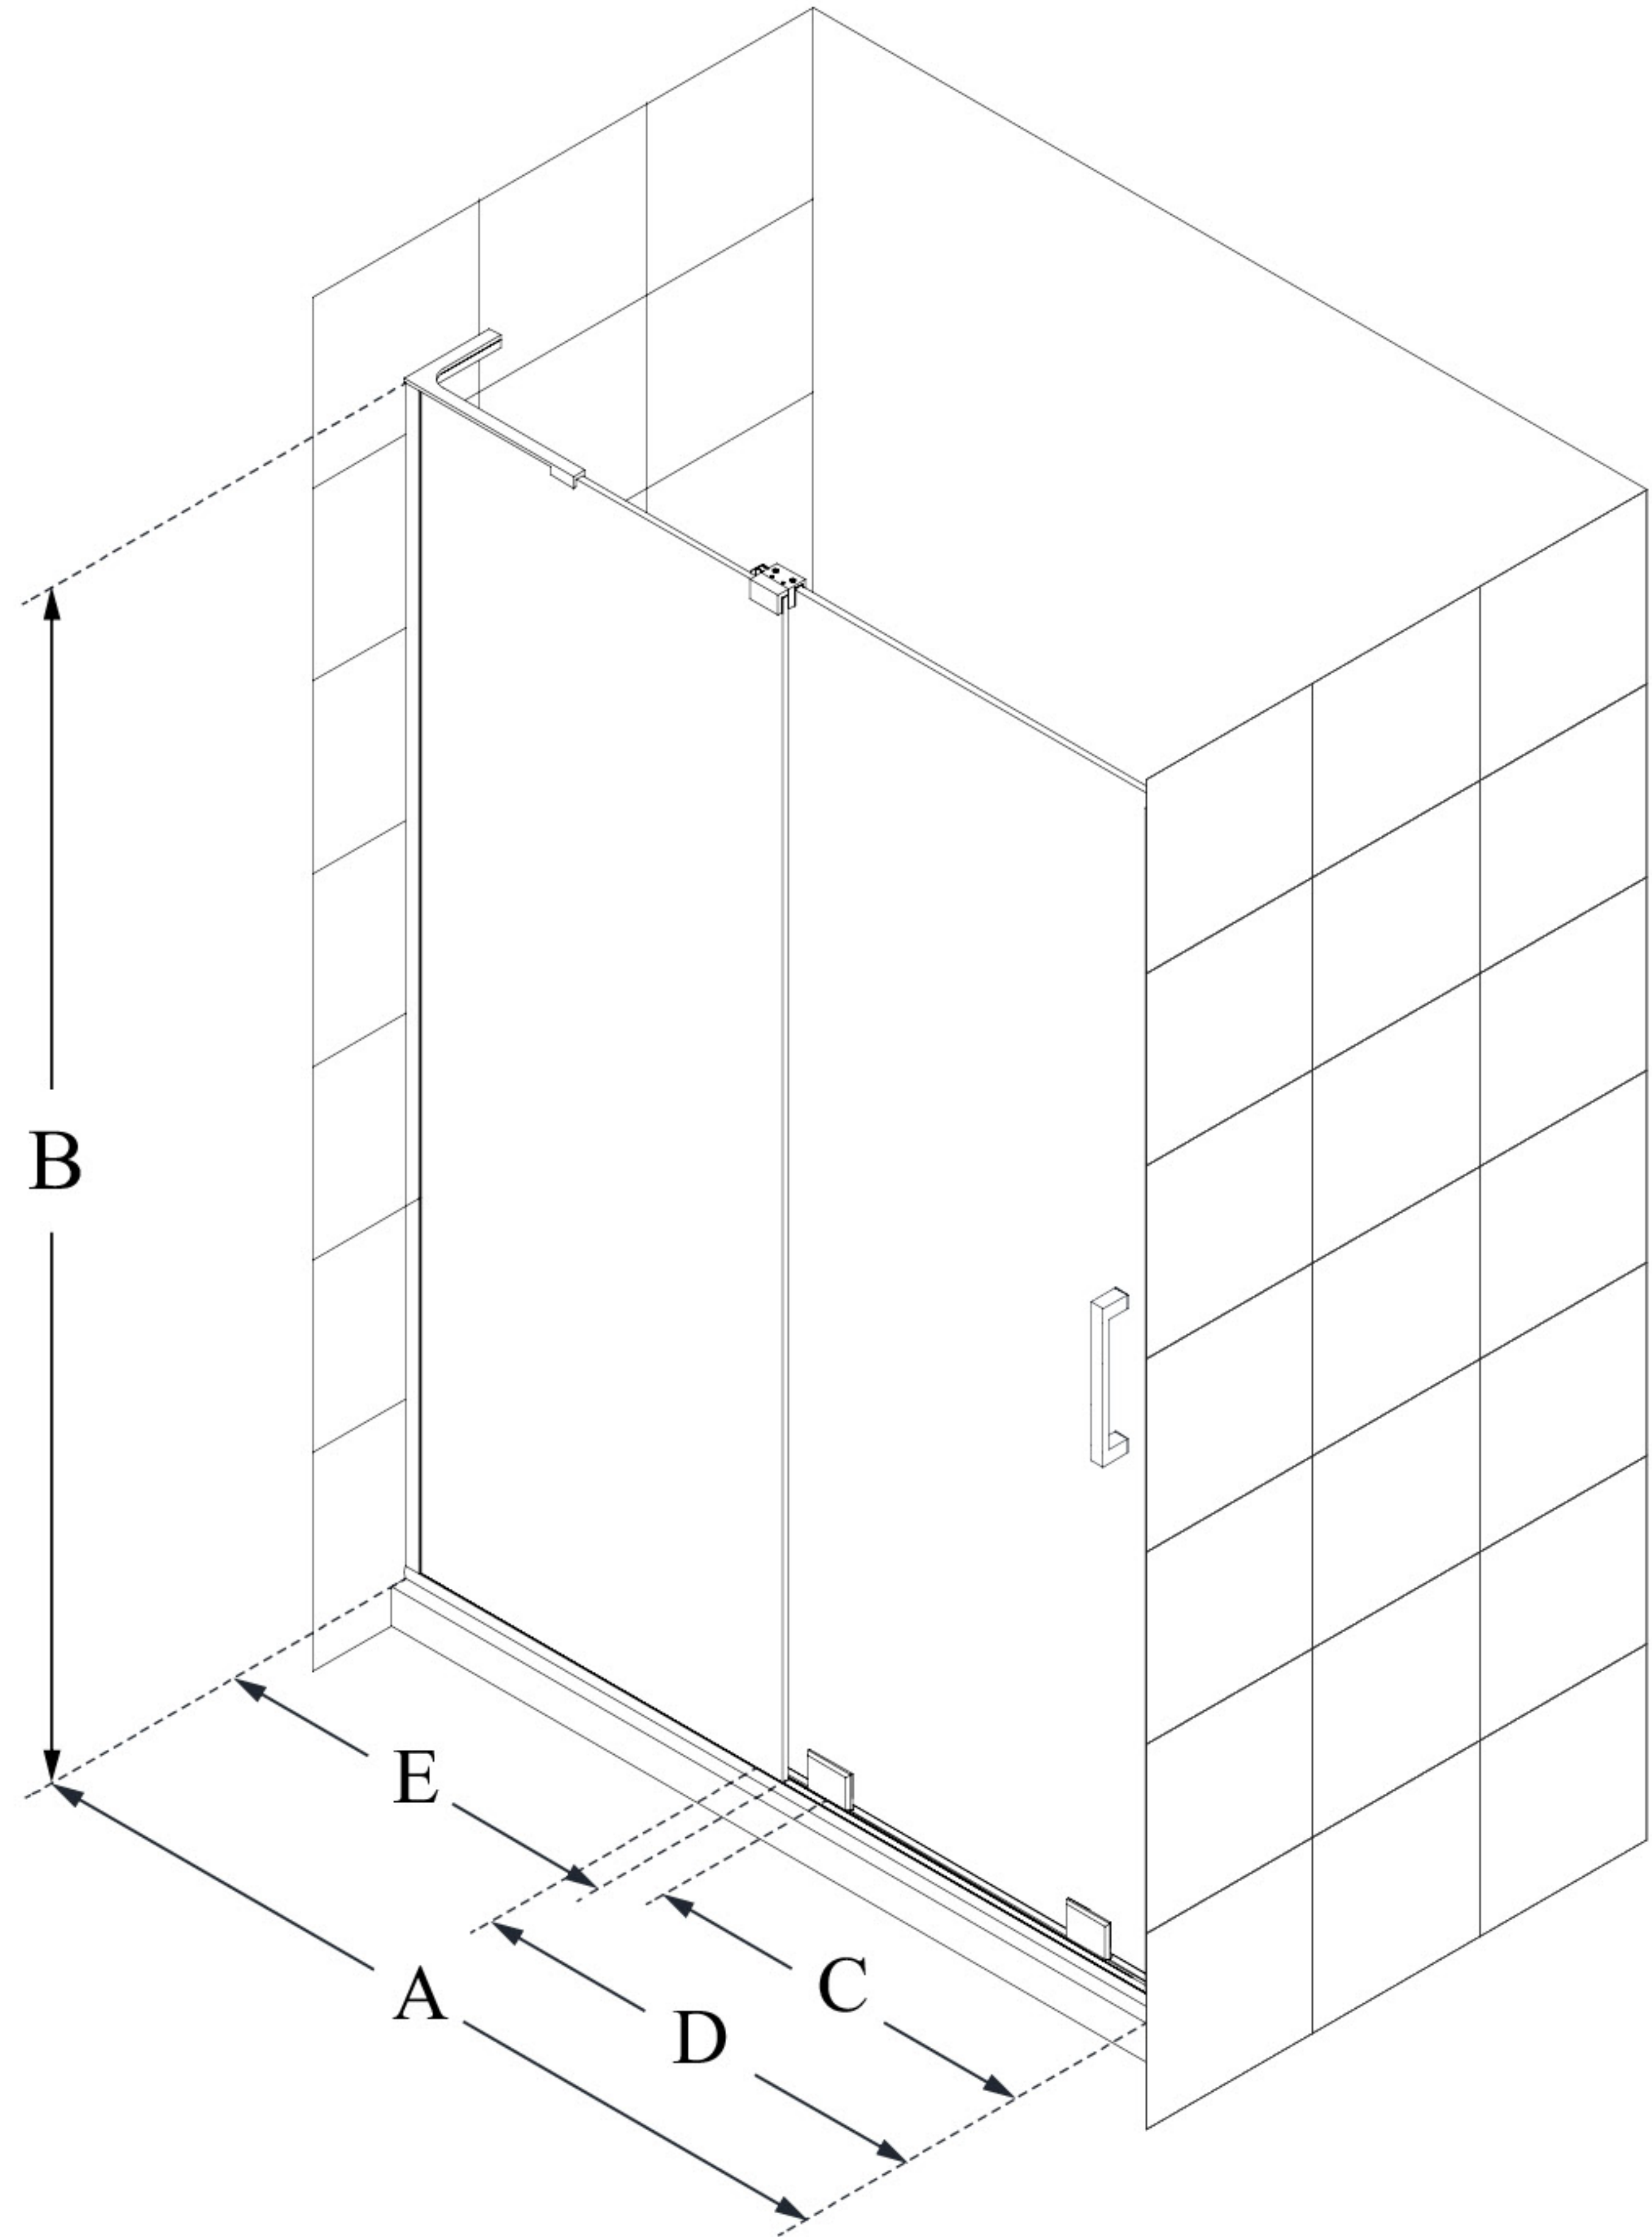

## MIRAGE-Z

DreamLine Mirage-Z 56-60" W x  
72" H Frameless Sliding Shower  
Door

SLIDING DOOR

### CONFIGURATION DIMENSIONS:

**A: 56 - 60"**

MODEL WIDTH

**B: 72"**

MODEL HEIGHT

**C: 21 - 25"**

ACCESS WIDTH

**D: 32 5/16"**

DOOR WIDTH

**E: 29 1/2"**

INLINE PANEL WIDTH

DreamLine reserves the right to update or modify the hardware or materials pictured without prior notice for the purpose of product improvement and customer satisfaction.