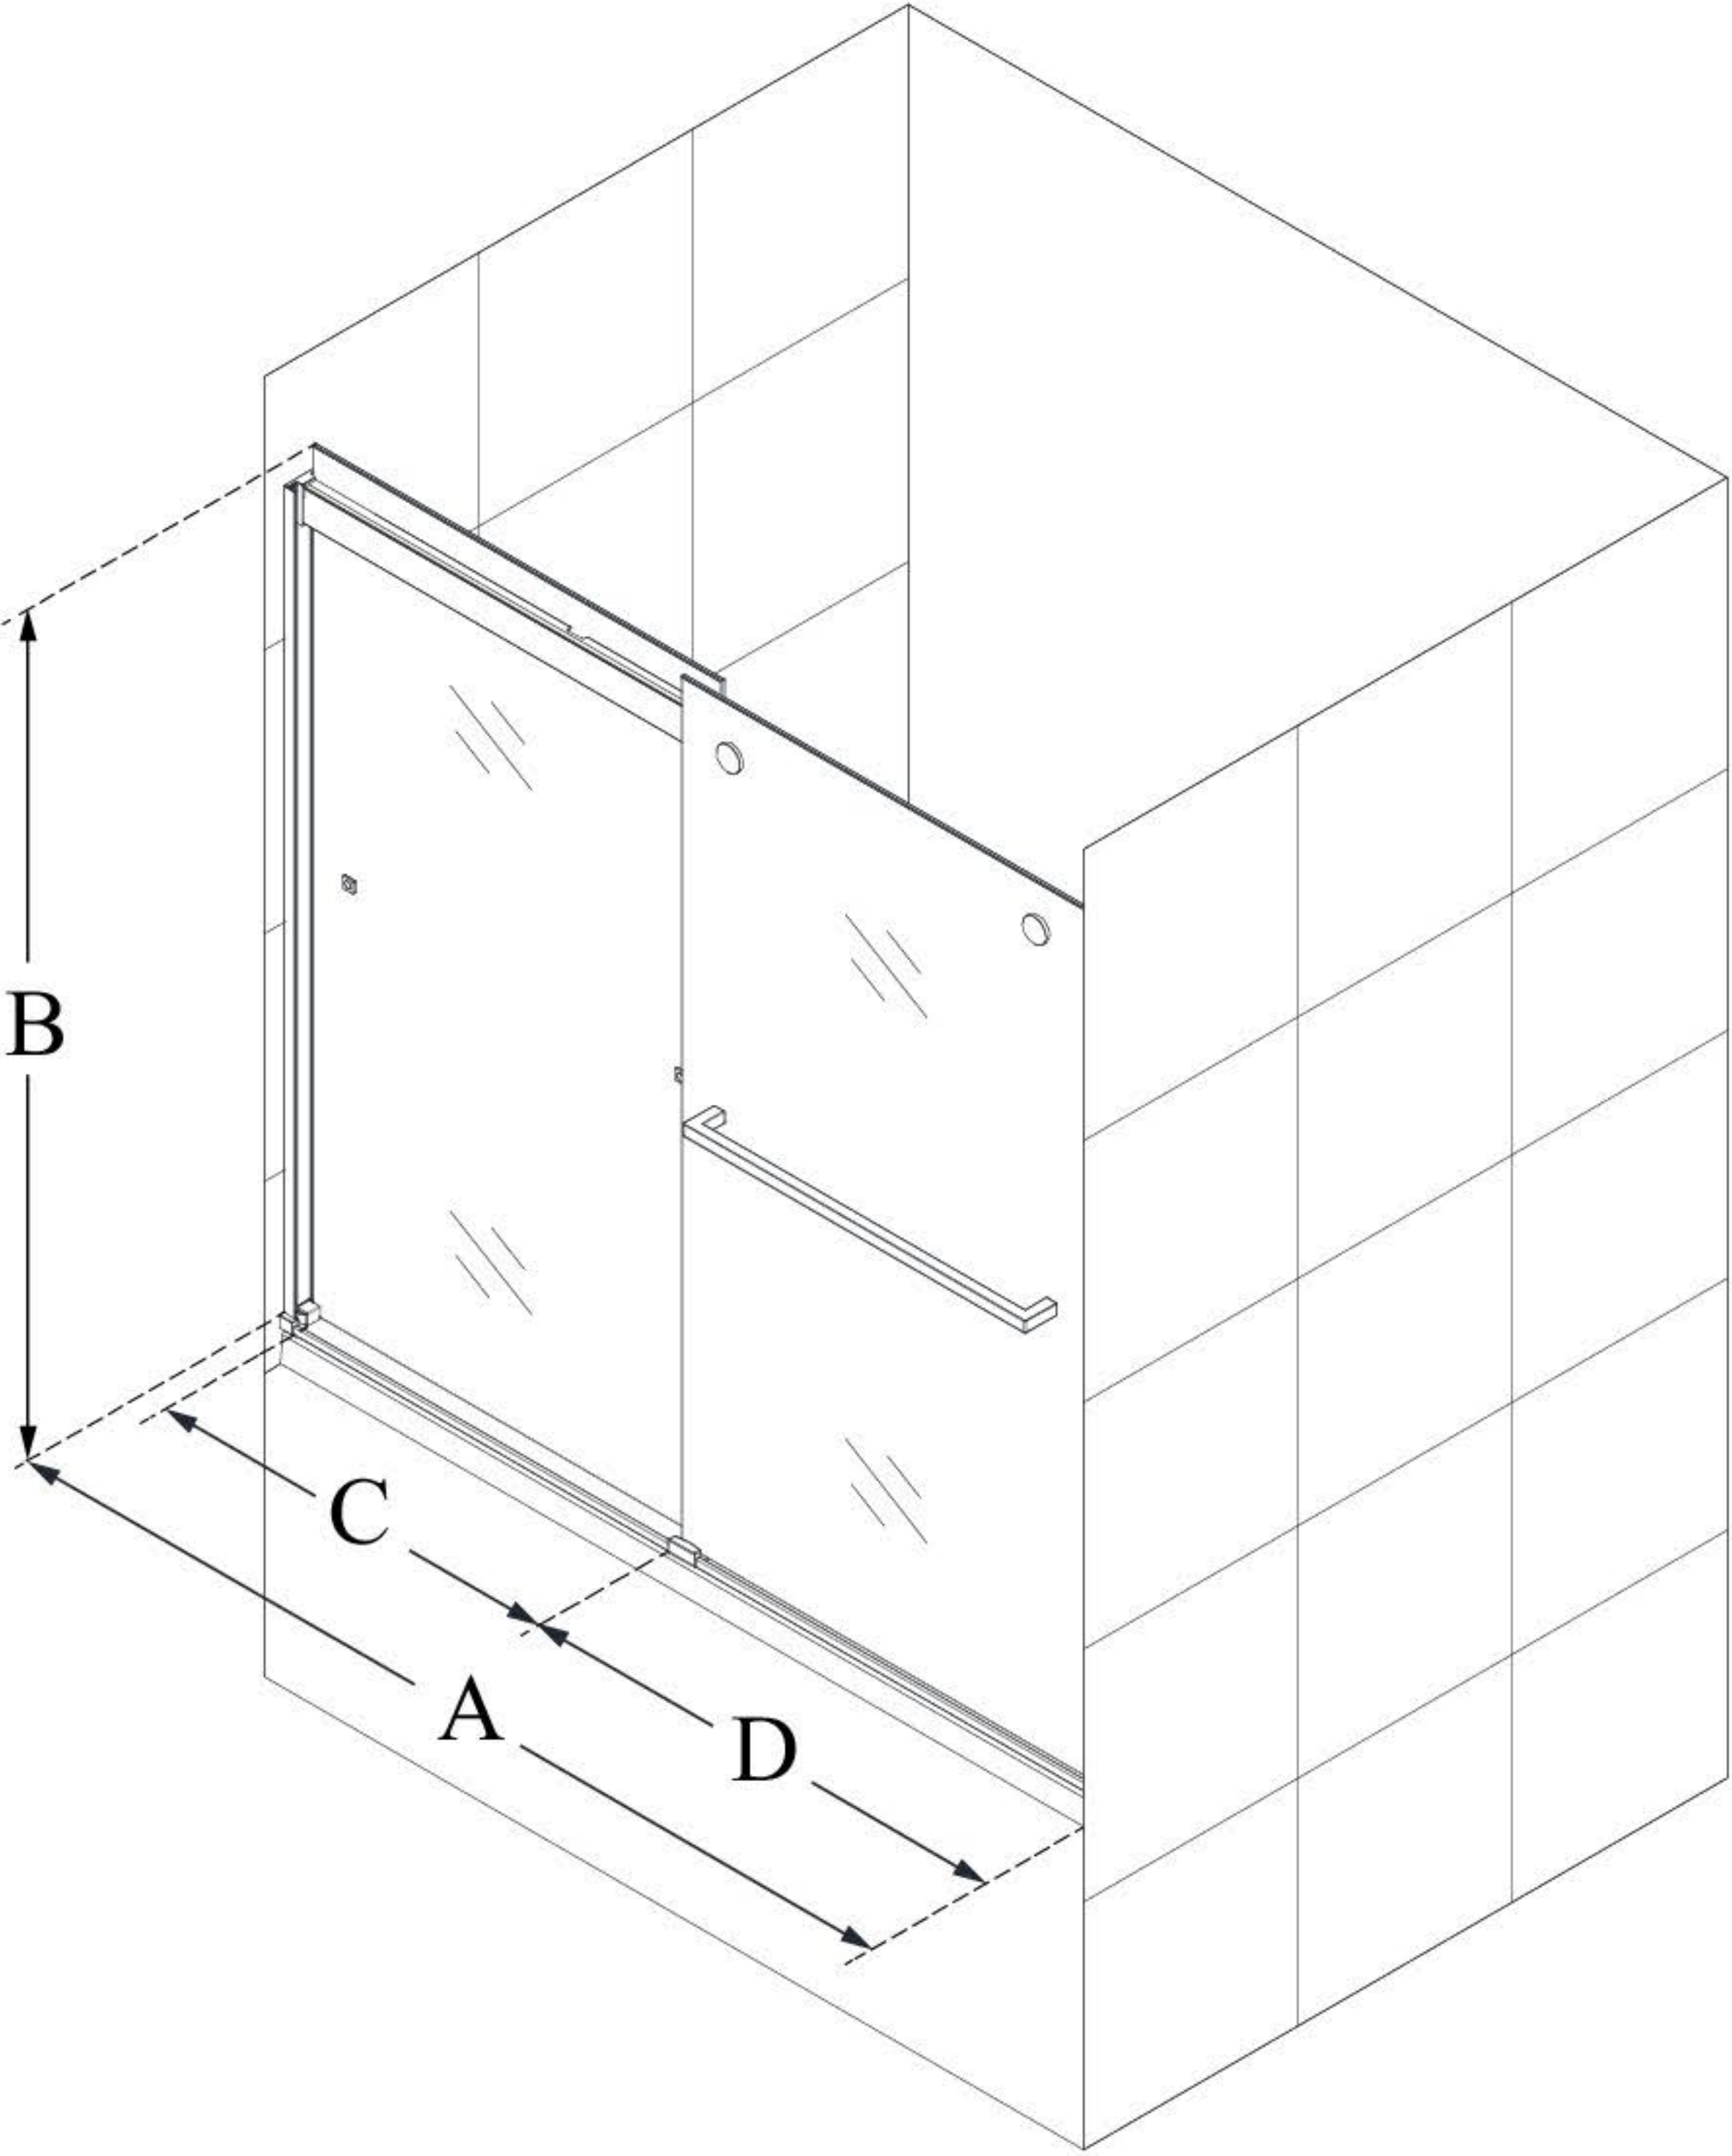

# DreamLine Sapphire 56-60 in. W x 60 in. H Semi-Frameless Bypass Tub Door

### CONFIGURATION DIMENSIONS:

A: MODEL WIDTH  
56 - 60 in.

B: MODEL HEIGHT  
60 in.

C: ACCESS WIDTH  
24 1/4 - 28 1/4 in.

C2: ACCESS HEIGHT  
55 1/4 in.

D: DOOR WIDTH  
30 1/2 in.

CUSTOMIZATION  
Yes

MINIMUM THRESHOLD REQUIRED  
3 in.