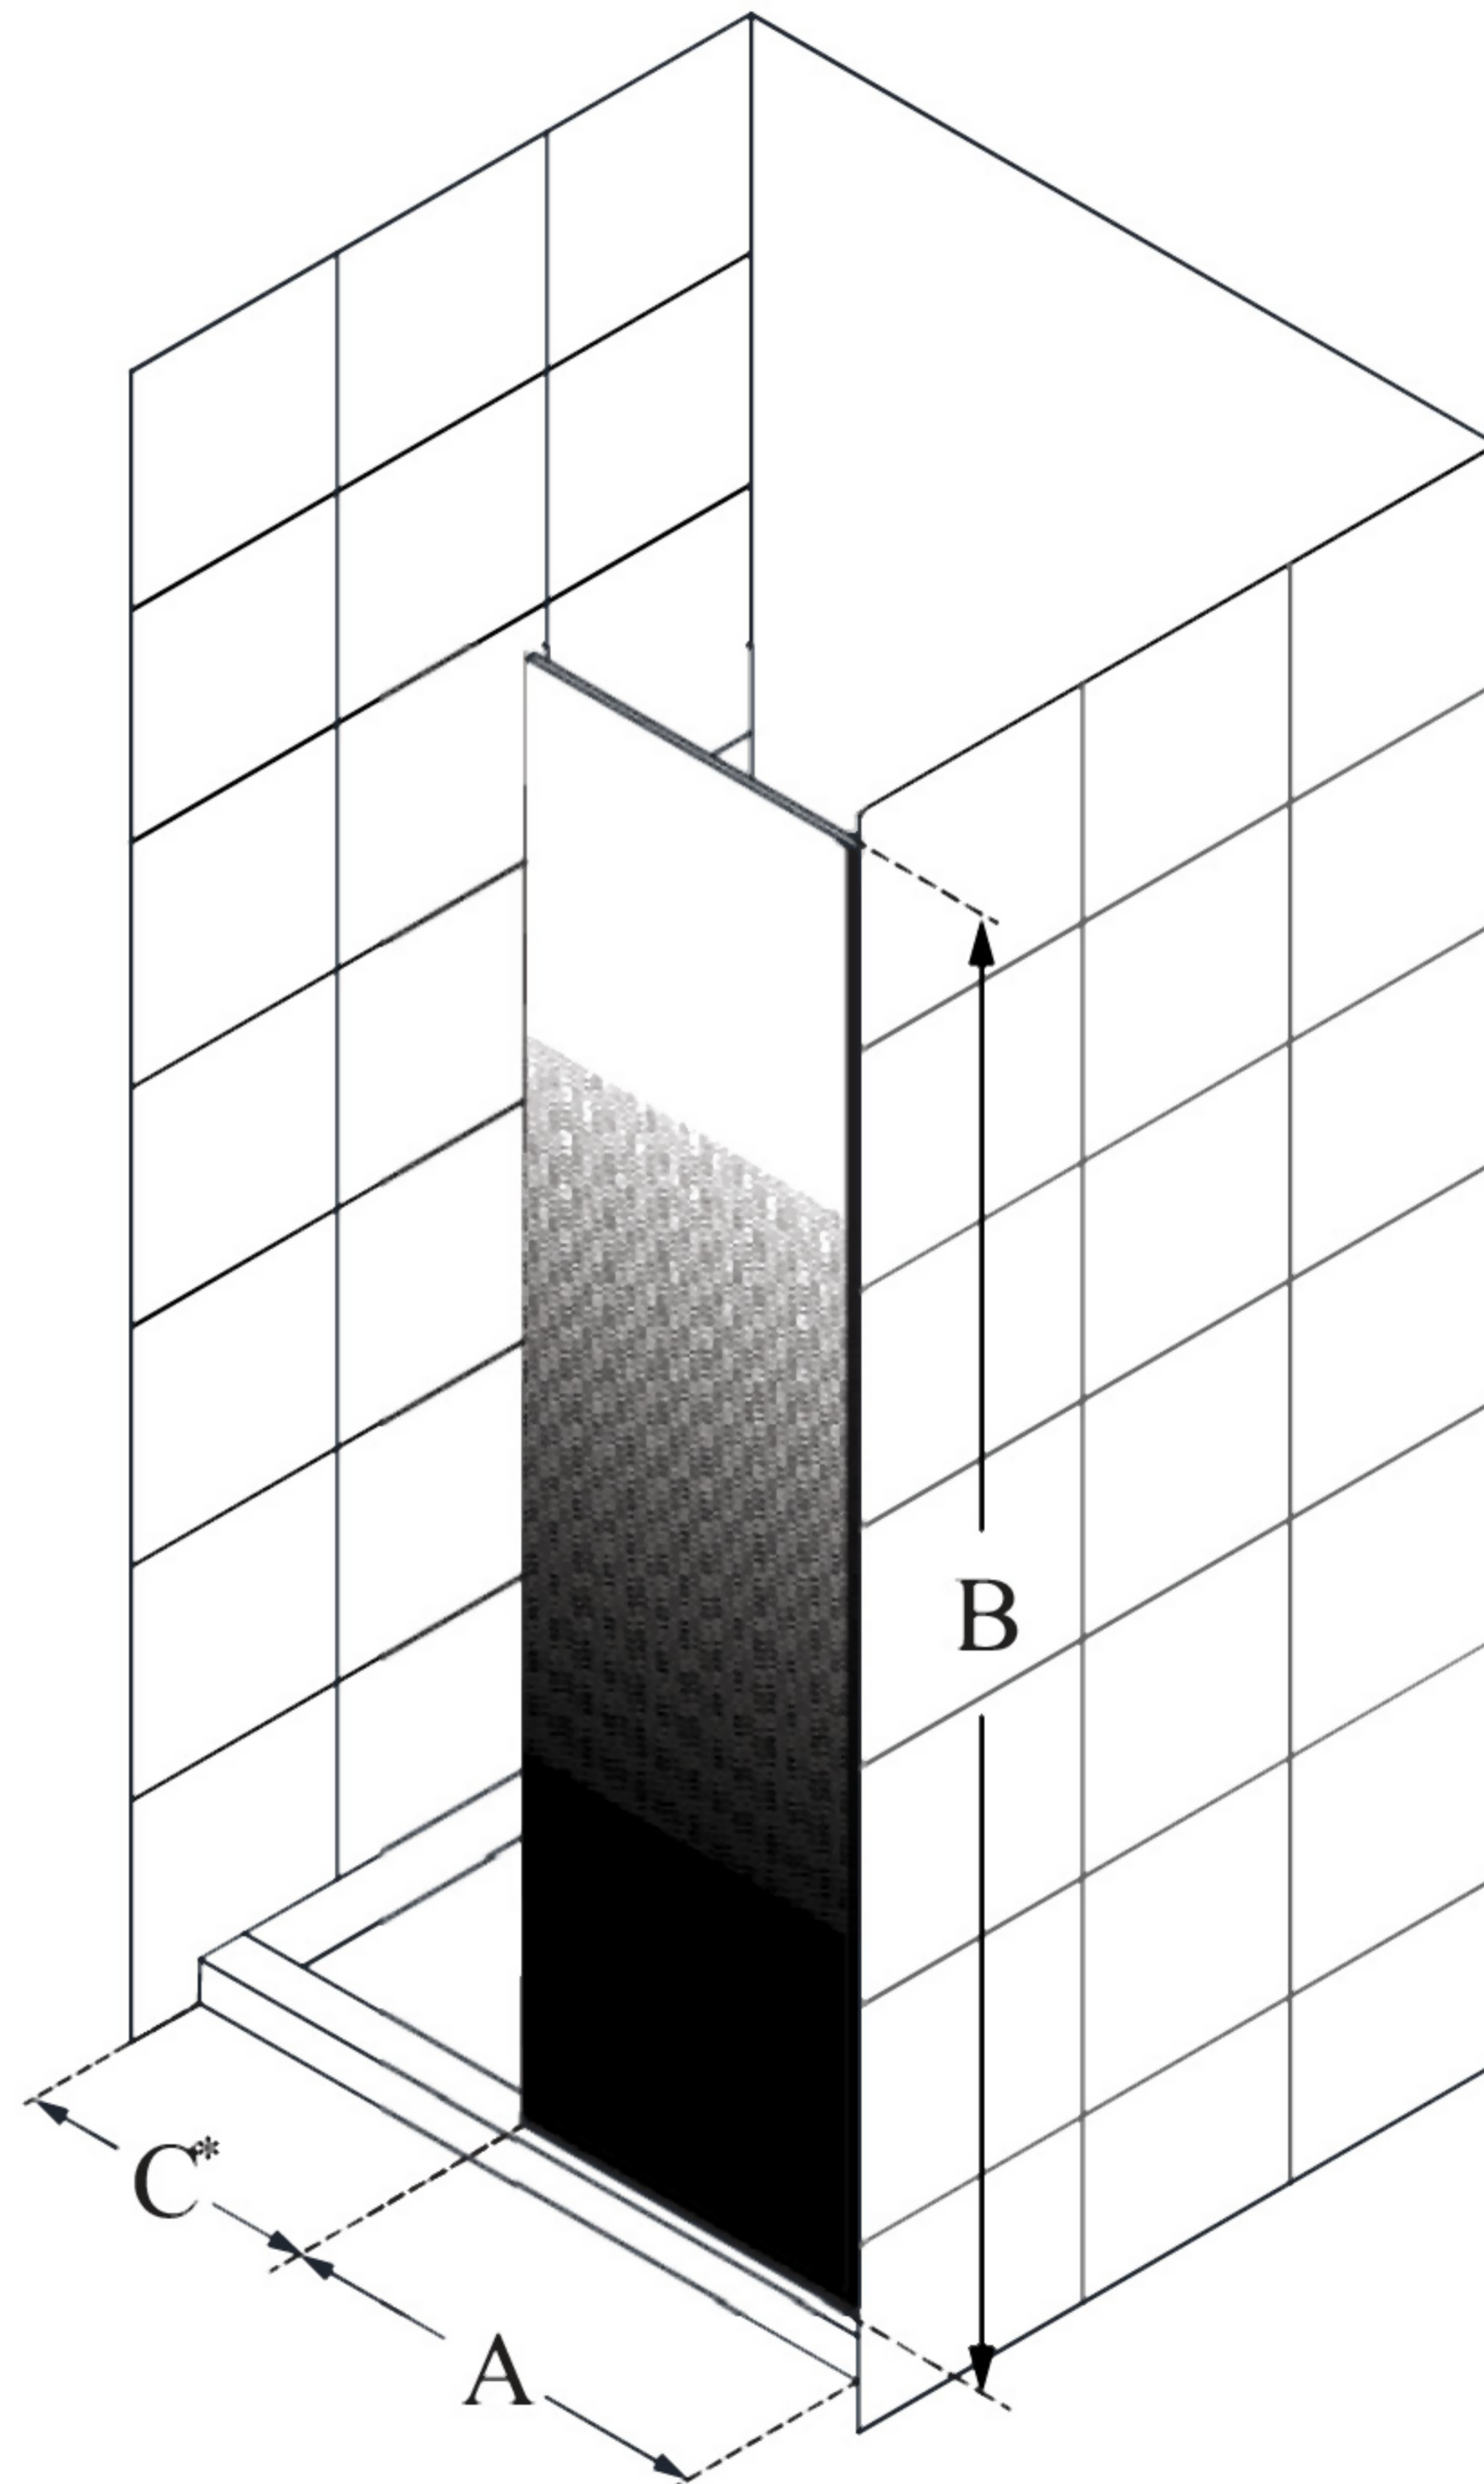

D3234720PXB

LINEA OMBRE

DreamLine Linea Ombre 34 in. W
x 72 in. H Single Panel Frameless
Shower Door, Open Entry Design

WALK-IN SHOWER

CONFIGURATION DIMENSIONS:

A: 34"

MODEL WIDTH

B: 72"

MODEL HEIGHT

C: 22" min

ACCESS WIDTH

D: -

DOOR WIDTH

E: 34"

INLINE PANEL WIDTH

DreamLine reserves the right to update or modify the hardware or materials pictured without prior notice for the purpose of product improvement and customer satisfaction.