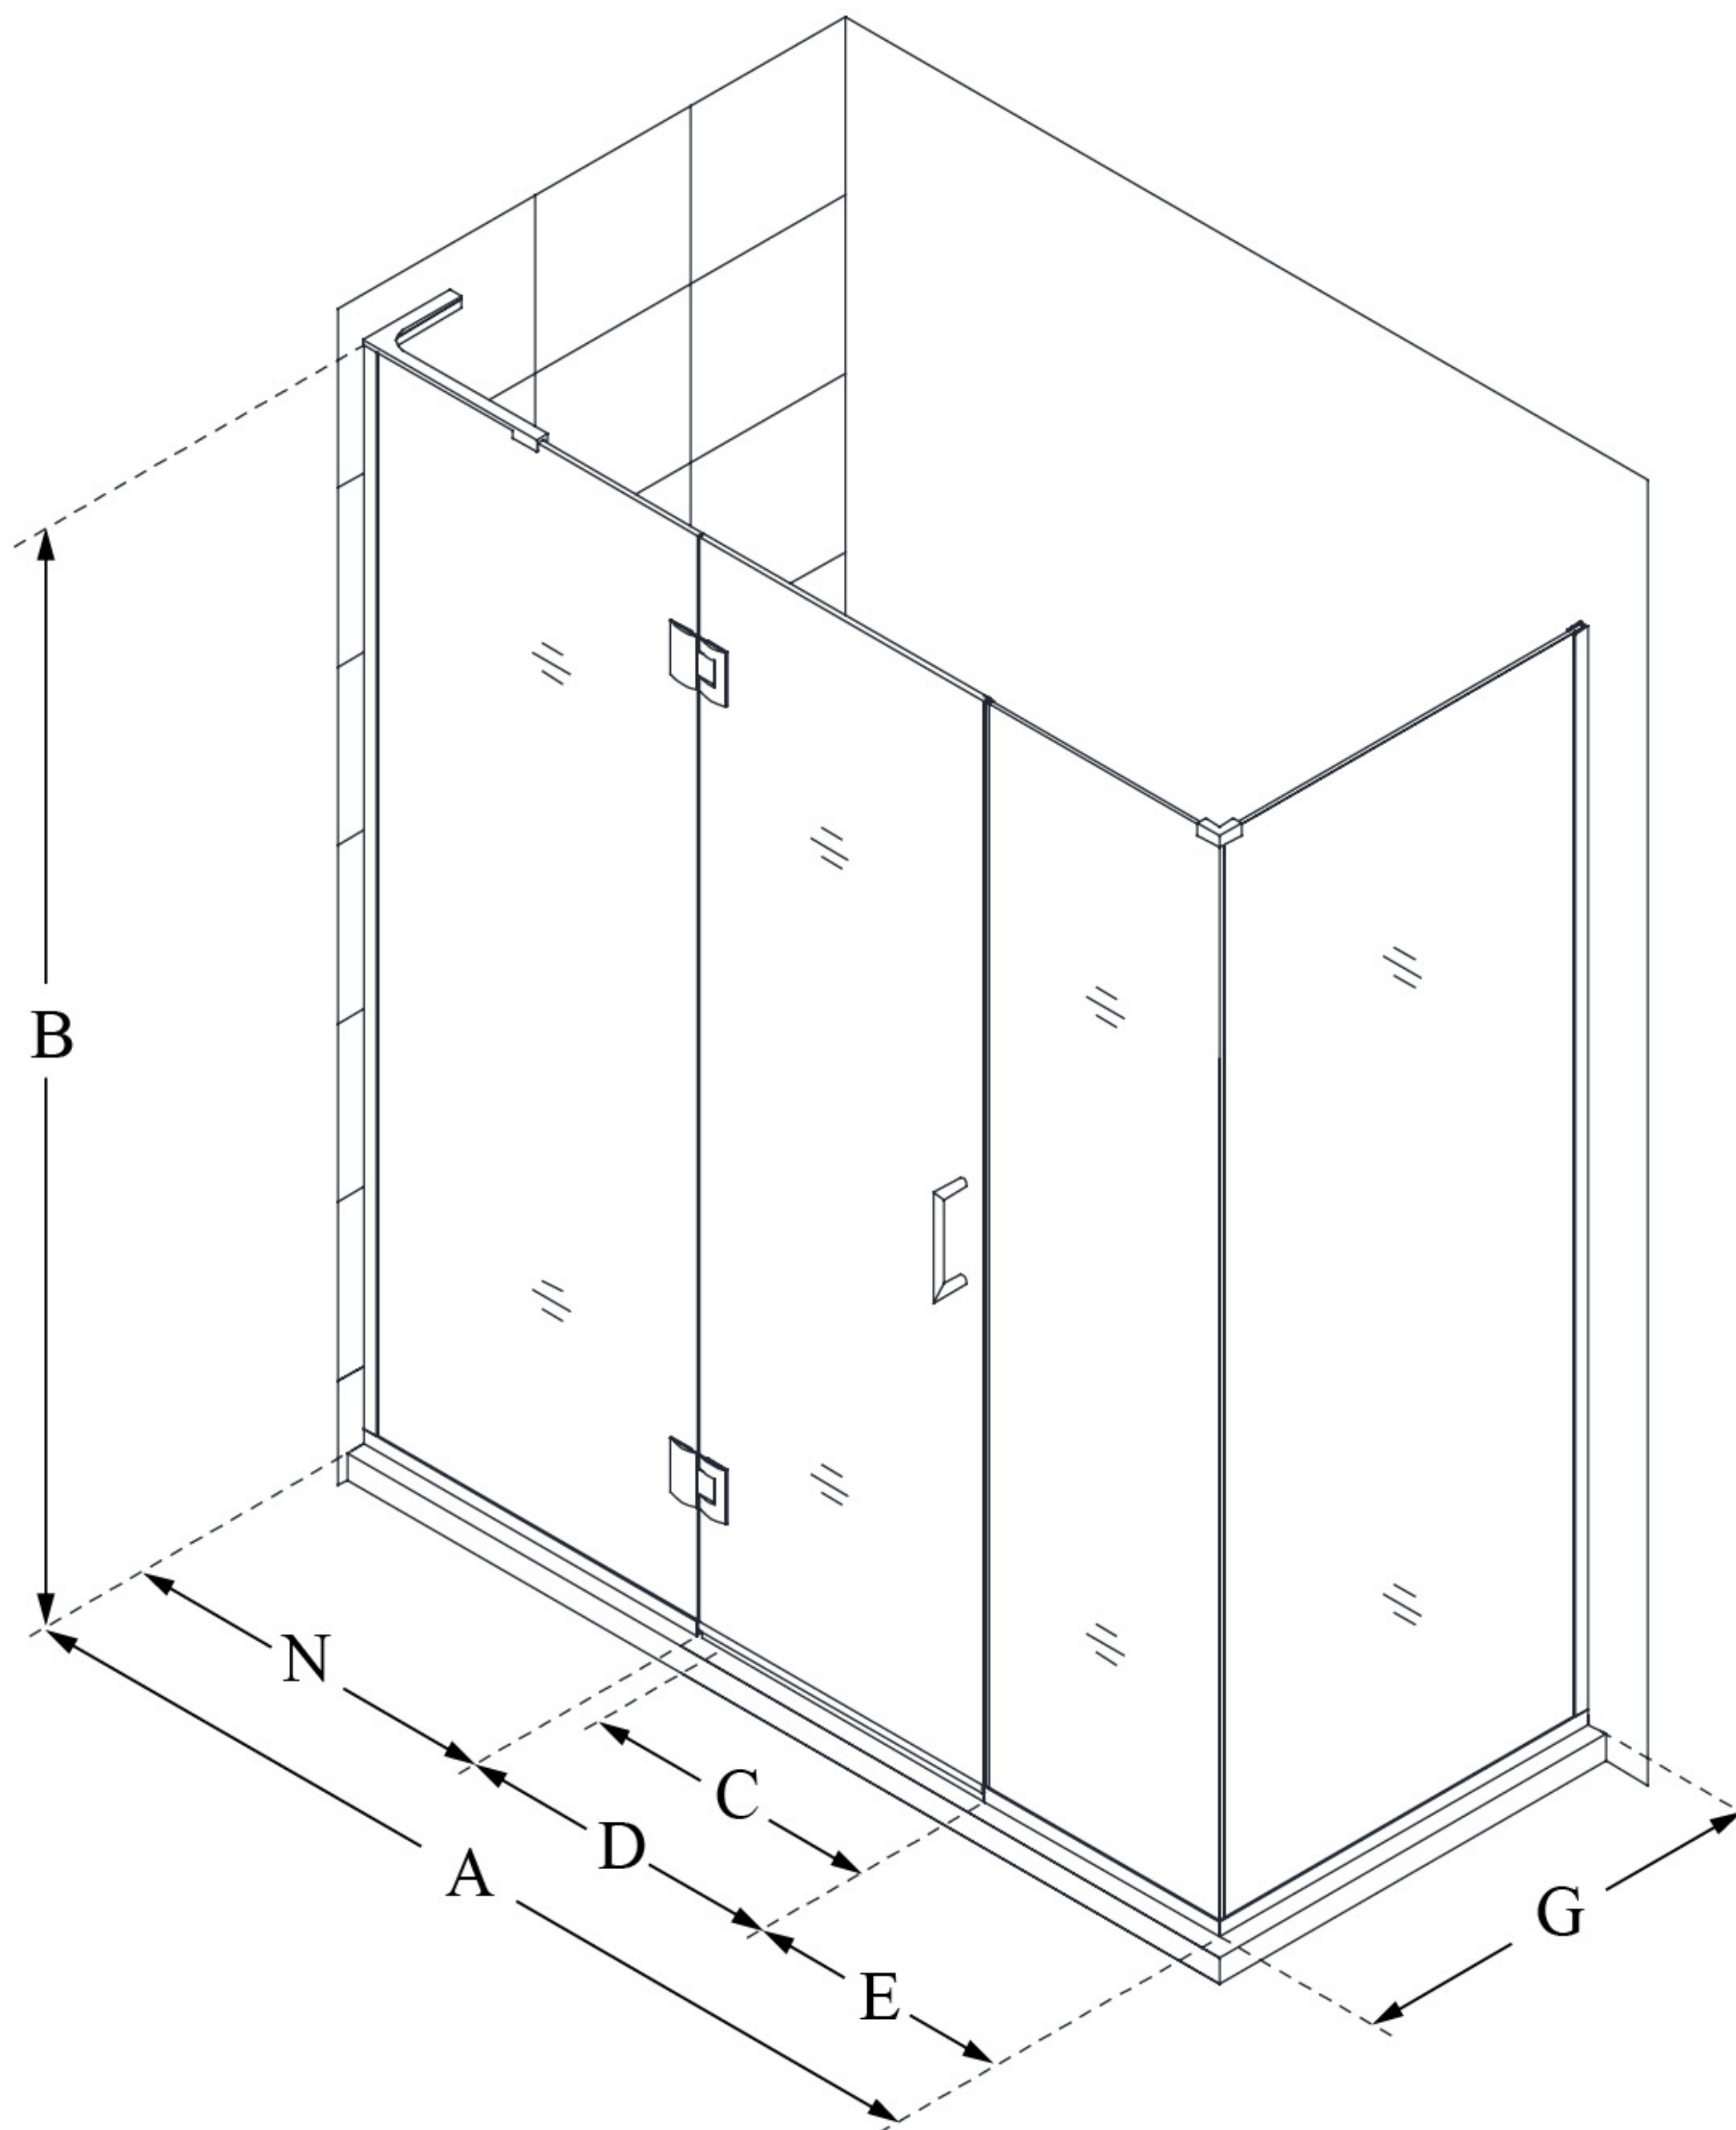

E32514534

UNIDOOR-X

DreamLine Unidoor-X 63 1/2" W
x 34 3/8" D x 72" H Frameless
Hinged Shower Enclosure, Clear
Glass

SWING DOOR

CONFIGURATION DIMENSIONS:

A: 63 1/2"

MODEL WIDTH

B: 72"

MODEL HEIGHT

C: 24"

ACCESS WIDTH

D: 25"

DOOR WIDTH

E: 14 1/2"

INLINE PANEL WIDTH

G: 34 3/8"

RETURN PANEL WIDTH

N: 24"

HINGE PANEL WIDTH

DreamLine reserves the right to update or modify the hardware or materials pictured without prior notice for the purpose of product improvement and customer satisfaction.