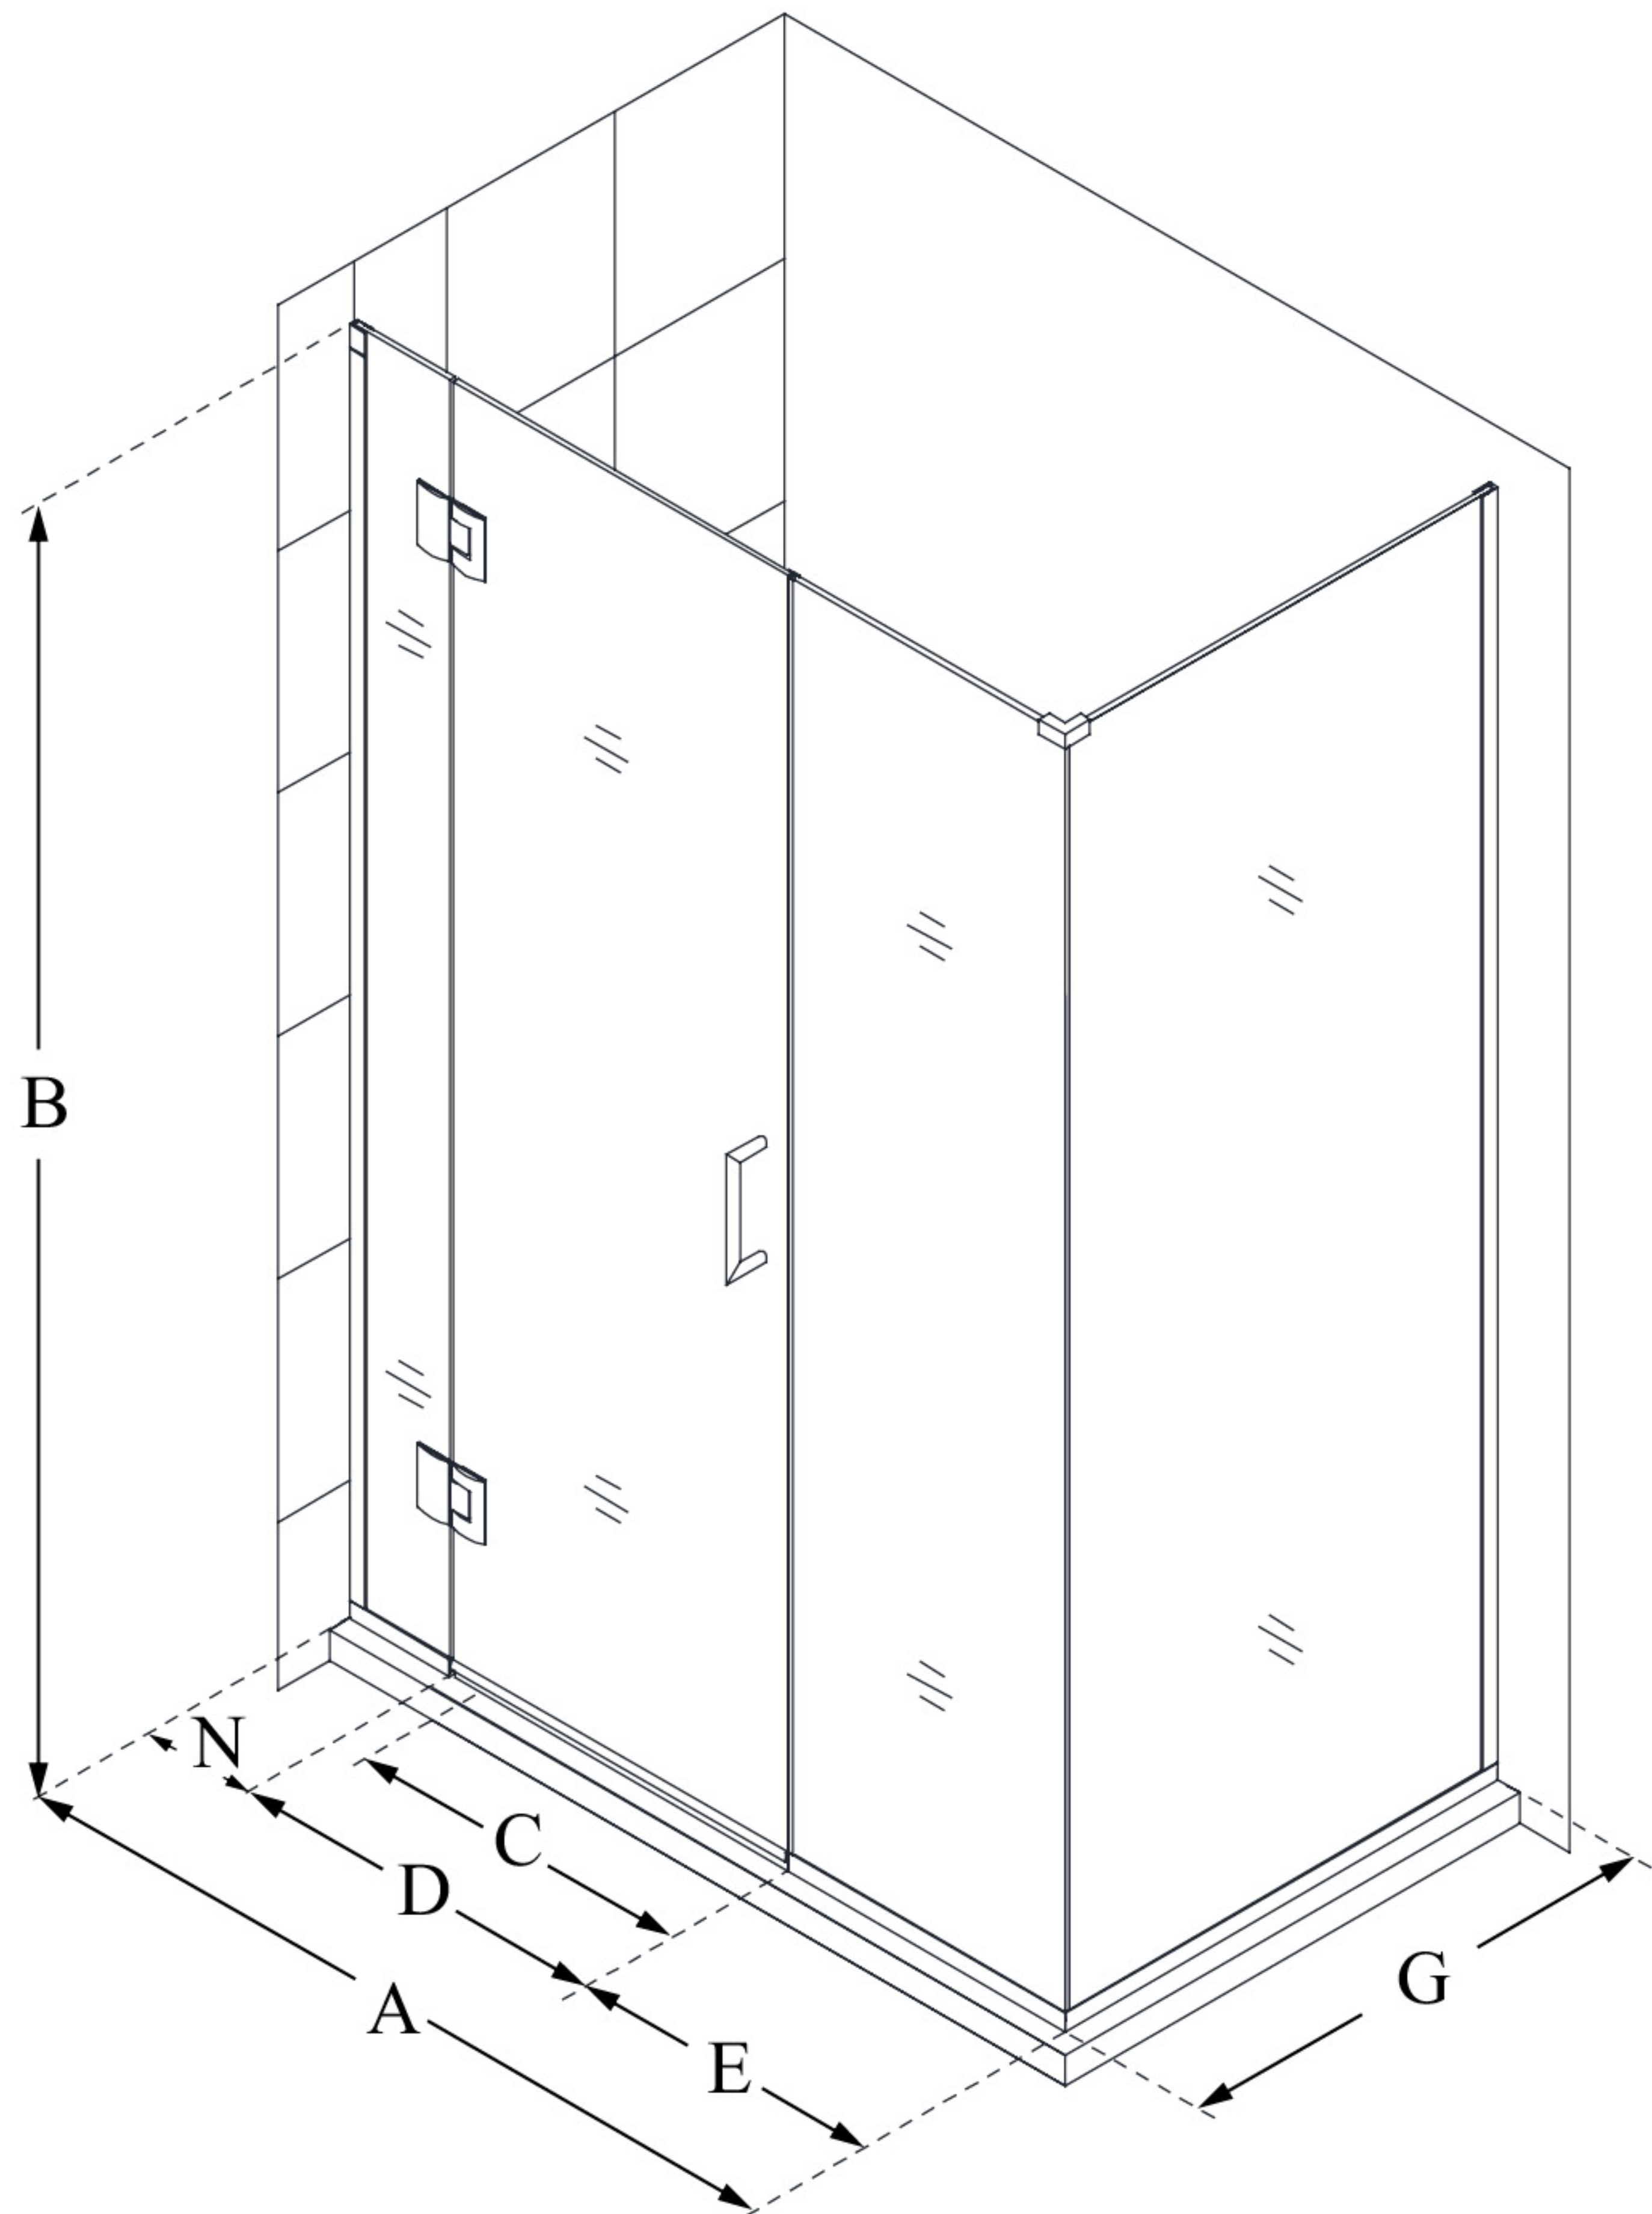

E12422534

UNIDOOR-X

DreamLine Unidoor-X 52 1/2" W
x 34 3/8" D x 72" H Frameless
Hinged Shower Enclosure, Clear
Glass

SWING DOOR

CONFIGURATION DIMENSIONS:

A: 52 1/2"

MODEL WIDTH

B: 72"

MODEL HEIGHT

C: 23"

ACCESS WIDTH

D: 24"

DOOR WIDTH

E: 22 1/2"

INLINE PANEL WIDTH

G: 34 3/8"

RETURN PANEL WIDTH

N: 6"

HINGE PANEL WIDTH

DreamLine reserves the right to update or modify the hardware or materials pictured without prior notice for the purpose of product improvement and customer satisfaction.