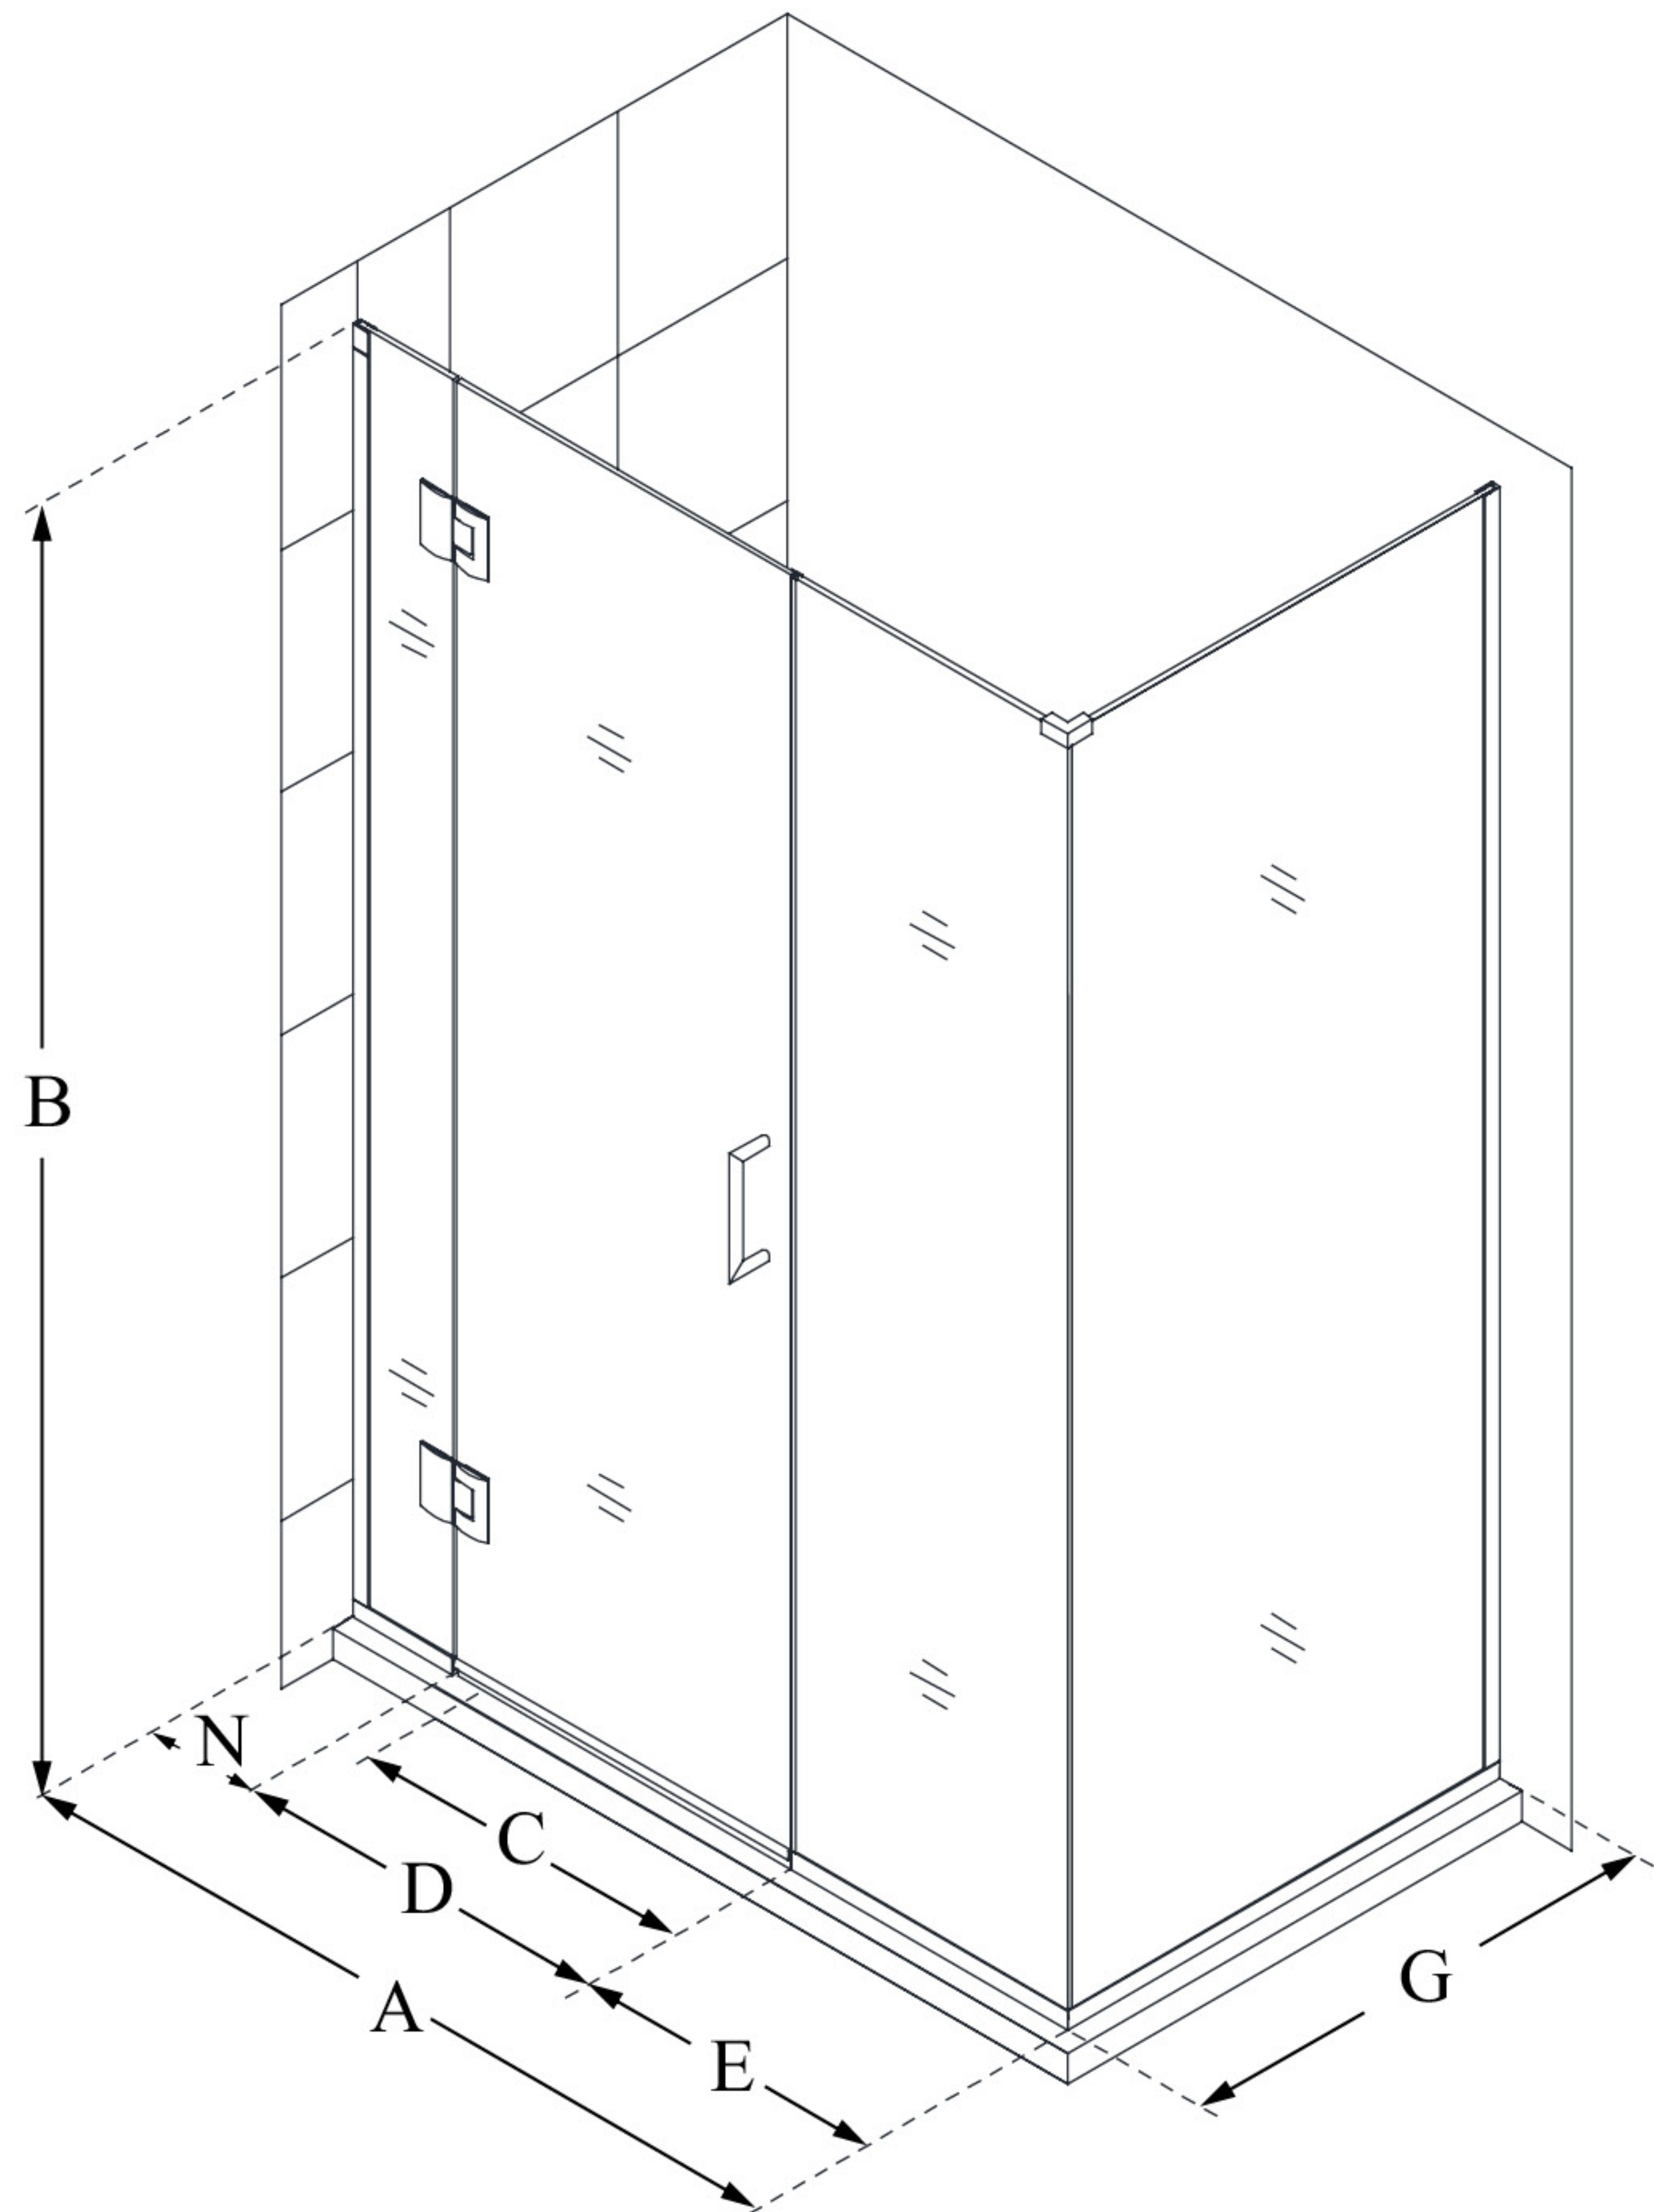

E12806534

UNIDOOR-X

DreamLine Unidoor-X 40 1/2" W
x 34 3/8" D x 72" H Frameless
Hinged Shower Enclosure, Clear
Glass

SWING DOOR

CONFIGURATION DIMENSIONS:

A: 40 1/2"

MODEL WIDTH

B: 72"

MODEL HEIGHT

C: 27"

ACCESS WIDTH

D: 28"

DOOR WIDTH

E: 6 1/2"

INLINE PANEL WIDTH

G: 34 3/8"

RETURN PANEL WIDTH

N: 6"

HINGE PANEL WIDTH

DreamLine reserves the right to update or modify the hardware or materials pictured without prior notice for the purpose of product improvement and customer satisfaction.