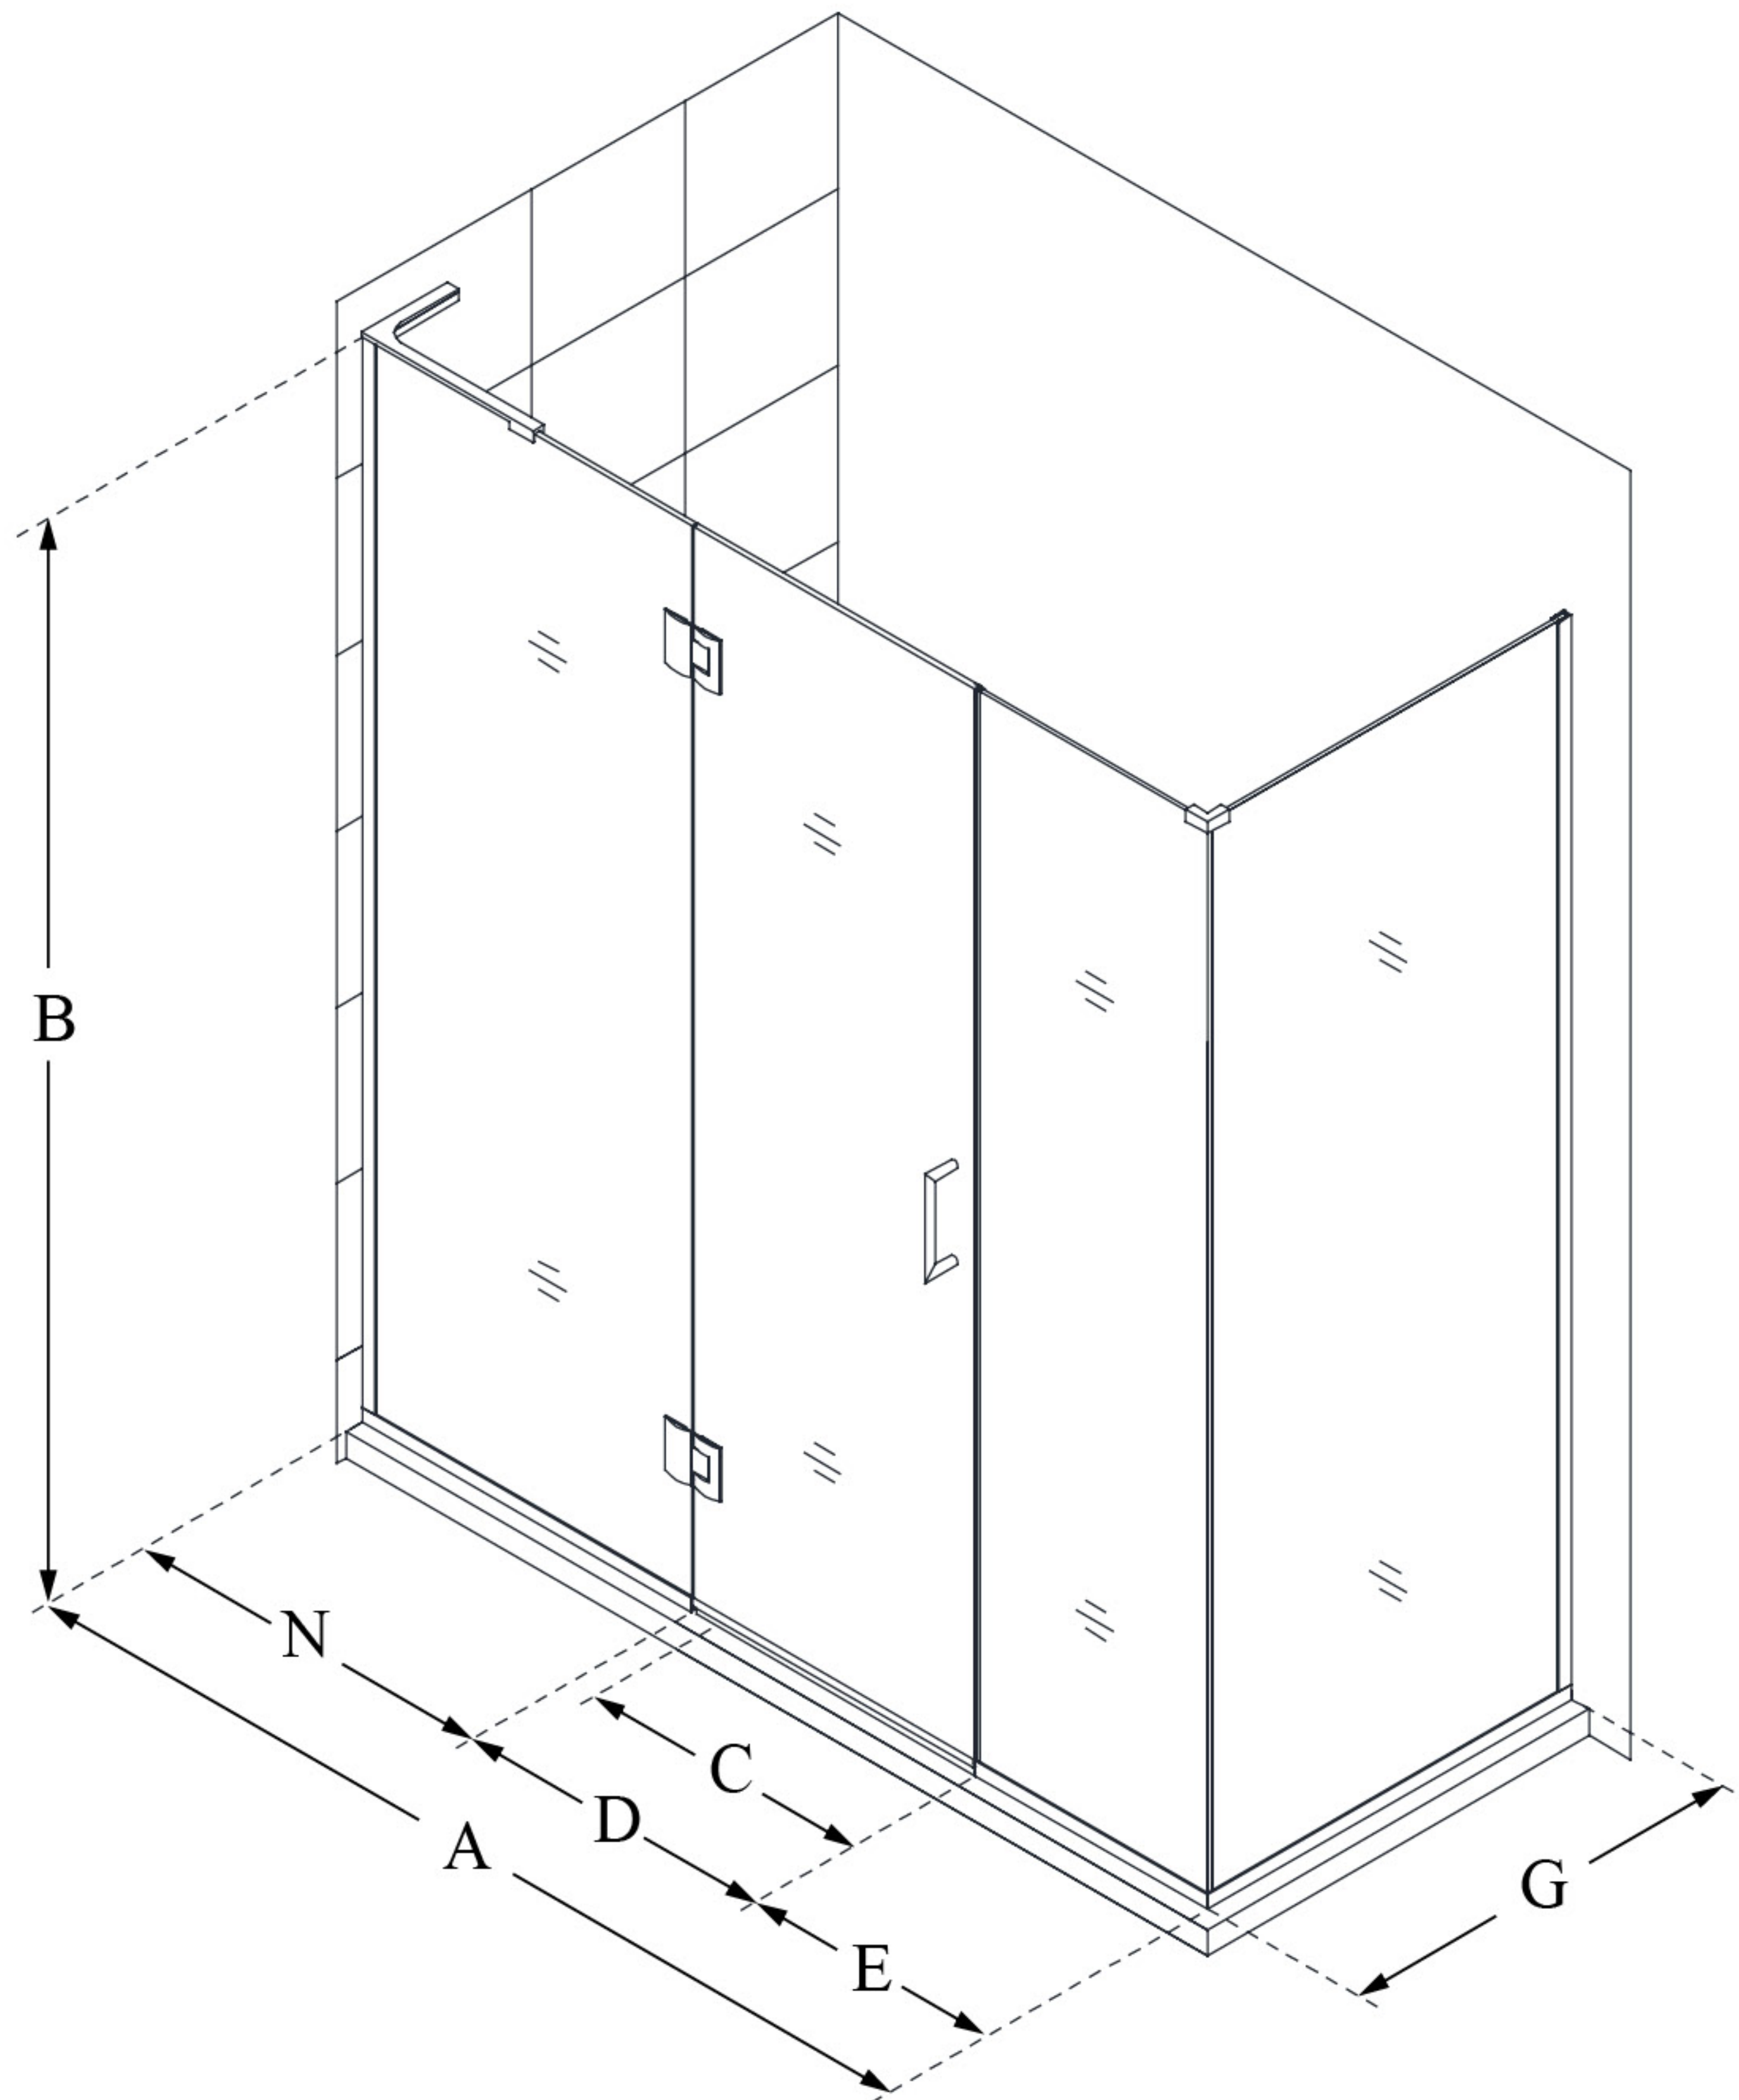

## UNIDOOR-X

DreamLine Unidoor-X 70 1/2" W  
x 30 3/8" D x 72" H Frameless  
Hinged Shower Enclosure, Clear  
Glass

**SWING DOOR**

### CONFIGURATION DIMENSIONS:

**A: 70 1/2"**

MODEL WIDTH

**B: 72"**

MODEL HEIGHT

**C: 23"**

ACCESS WIDTH

**D: 24"**

DOOR WIDTH

**E: 22 1/2"**

INLINE PANEL WIDTH

**G: 30 3/8"**

RETURN PANEL WIDTH

**N: 24"**

HINGE PANEL WIDTH

DreamLine reserves the right to update or modify the hardware or materials pictured without prior notice for the purpose of product improvement and customer satisfaction.