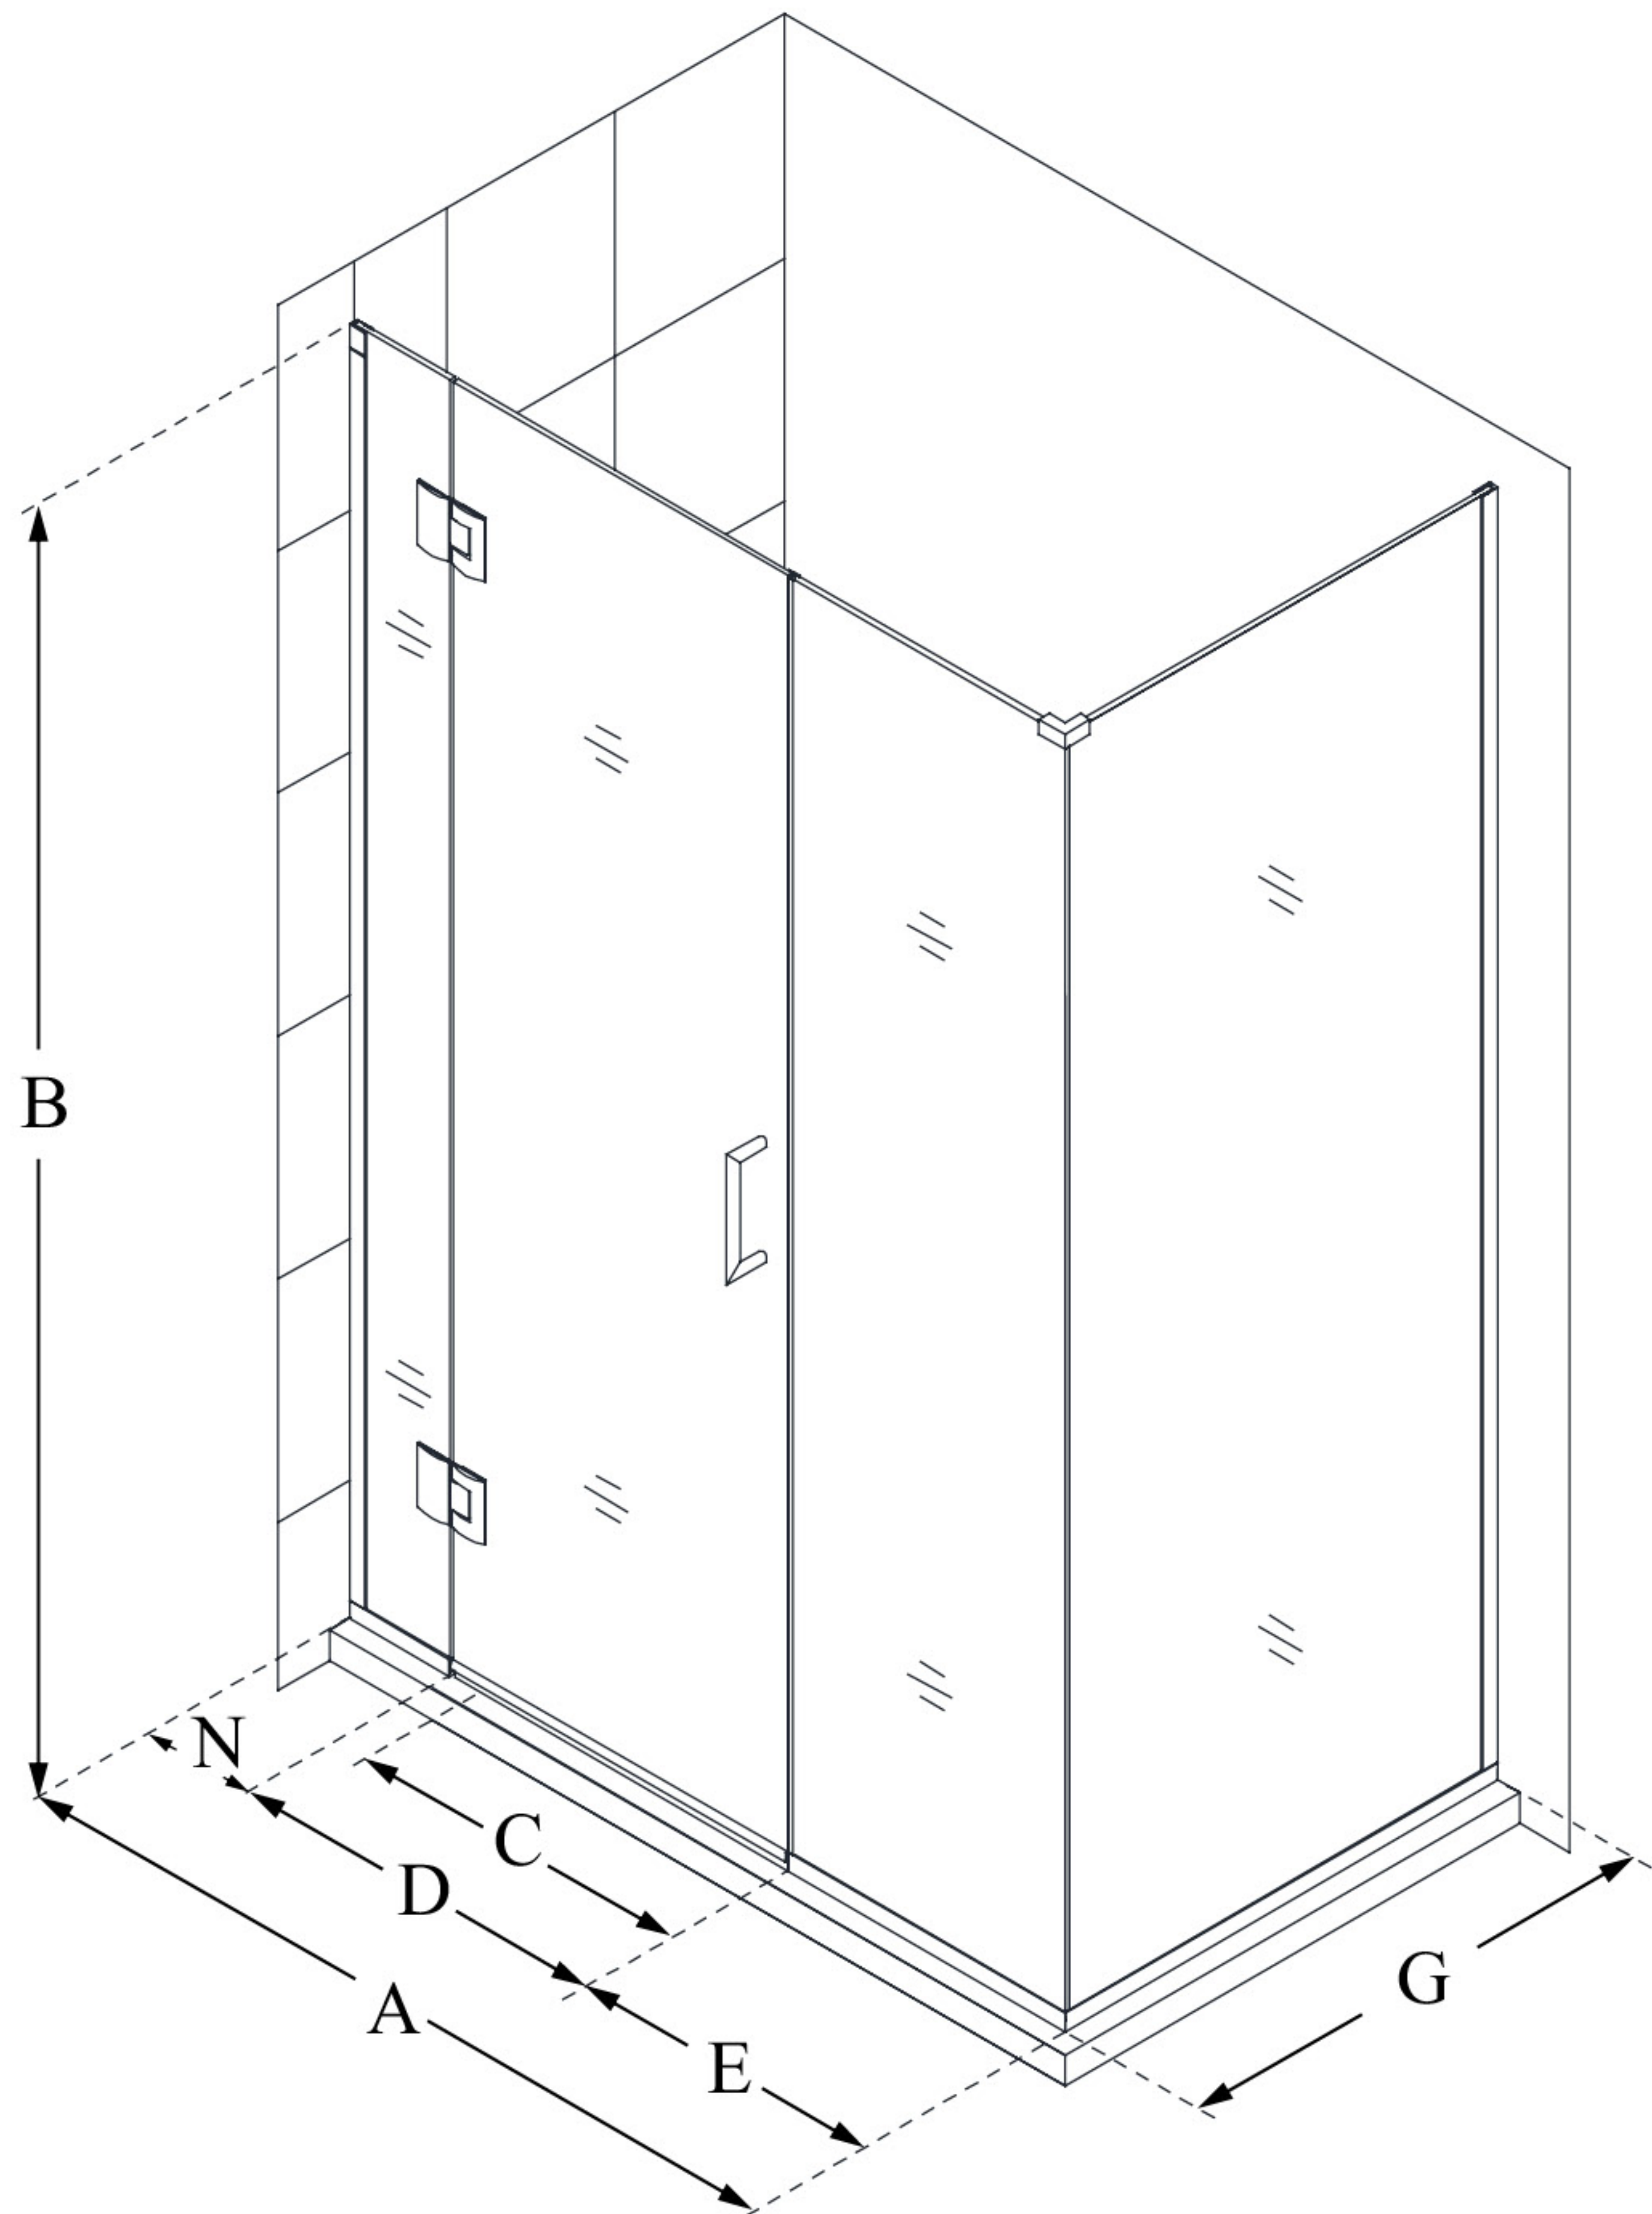

E1242234

UNIDOOR-X

DreamLine Unidoor-X 52" W x 34 3/8" D x 72" H Frameless Hinged Shower Enclosure, Clear Glass

SWING DOOR

CONFIGURATION DIMENSIONS:

A: 52"

MODEL WIDTH

B: 72"

MODEL HEIGHT

C: 23"

ACCESS WIDTH

D: 24"

DOOR WIDTH

E: 22"

INLINE PANEL WIDTH

G: 34 3/8"

RETURN PANEL WIDTH

N: 6"

HINGE PANEL WIDTH

DreamLine reserves the right to update or modify the hardware or materials pictured without prior notice for the purpose of product improvement and customer satisfaction.