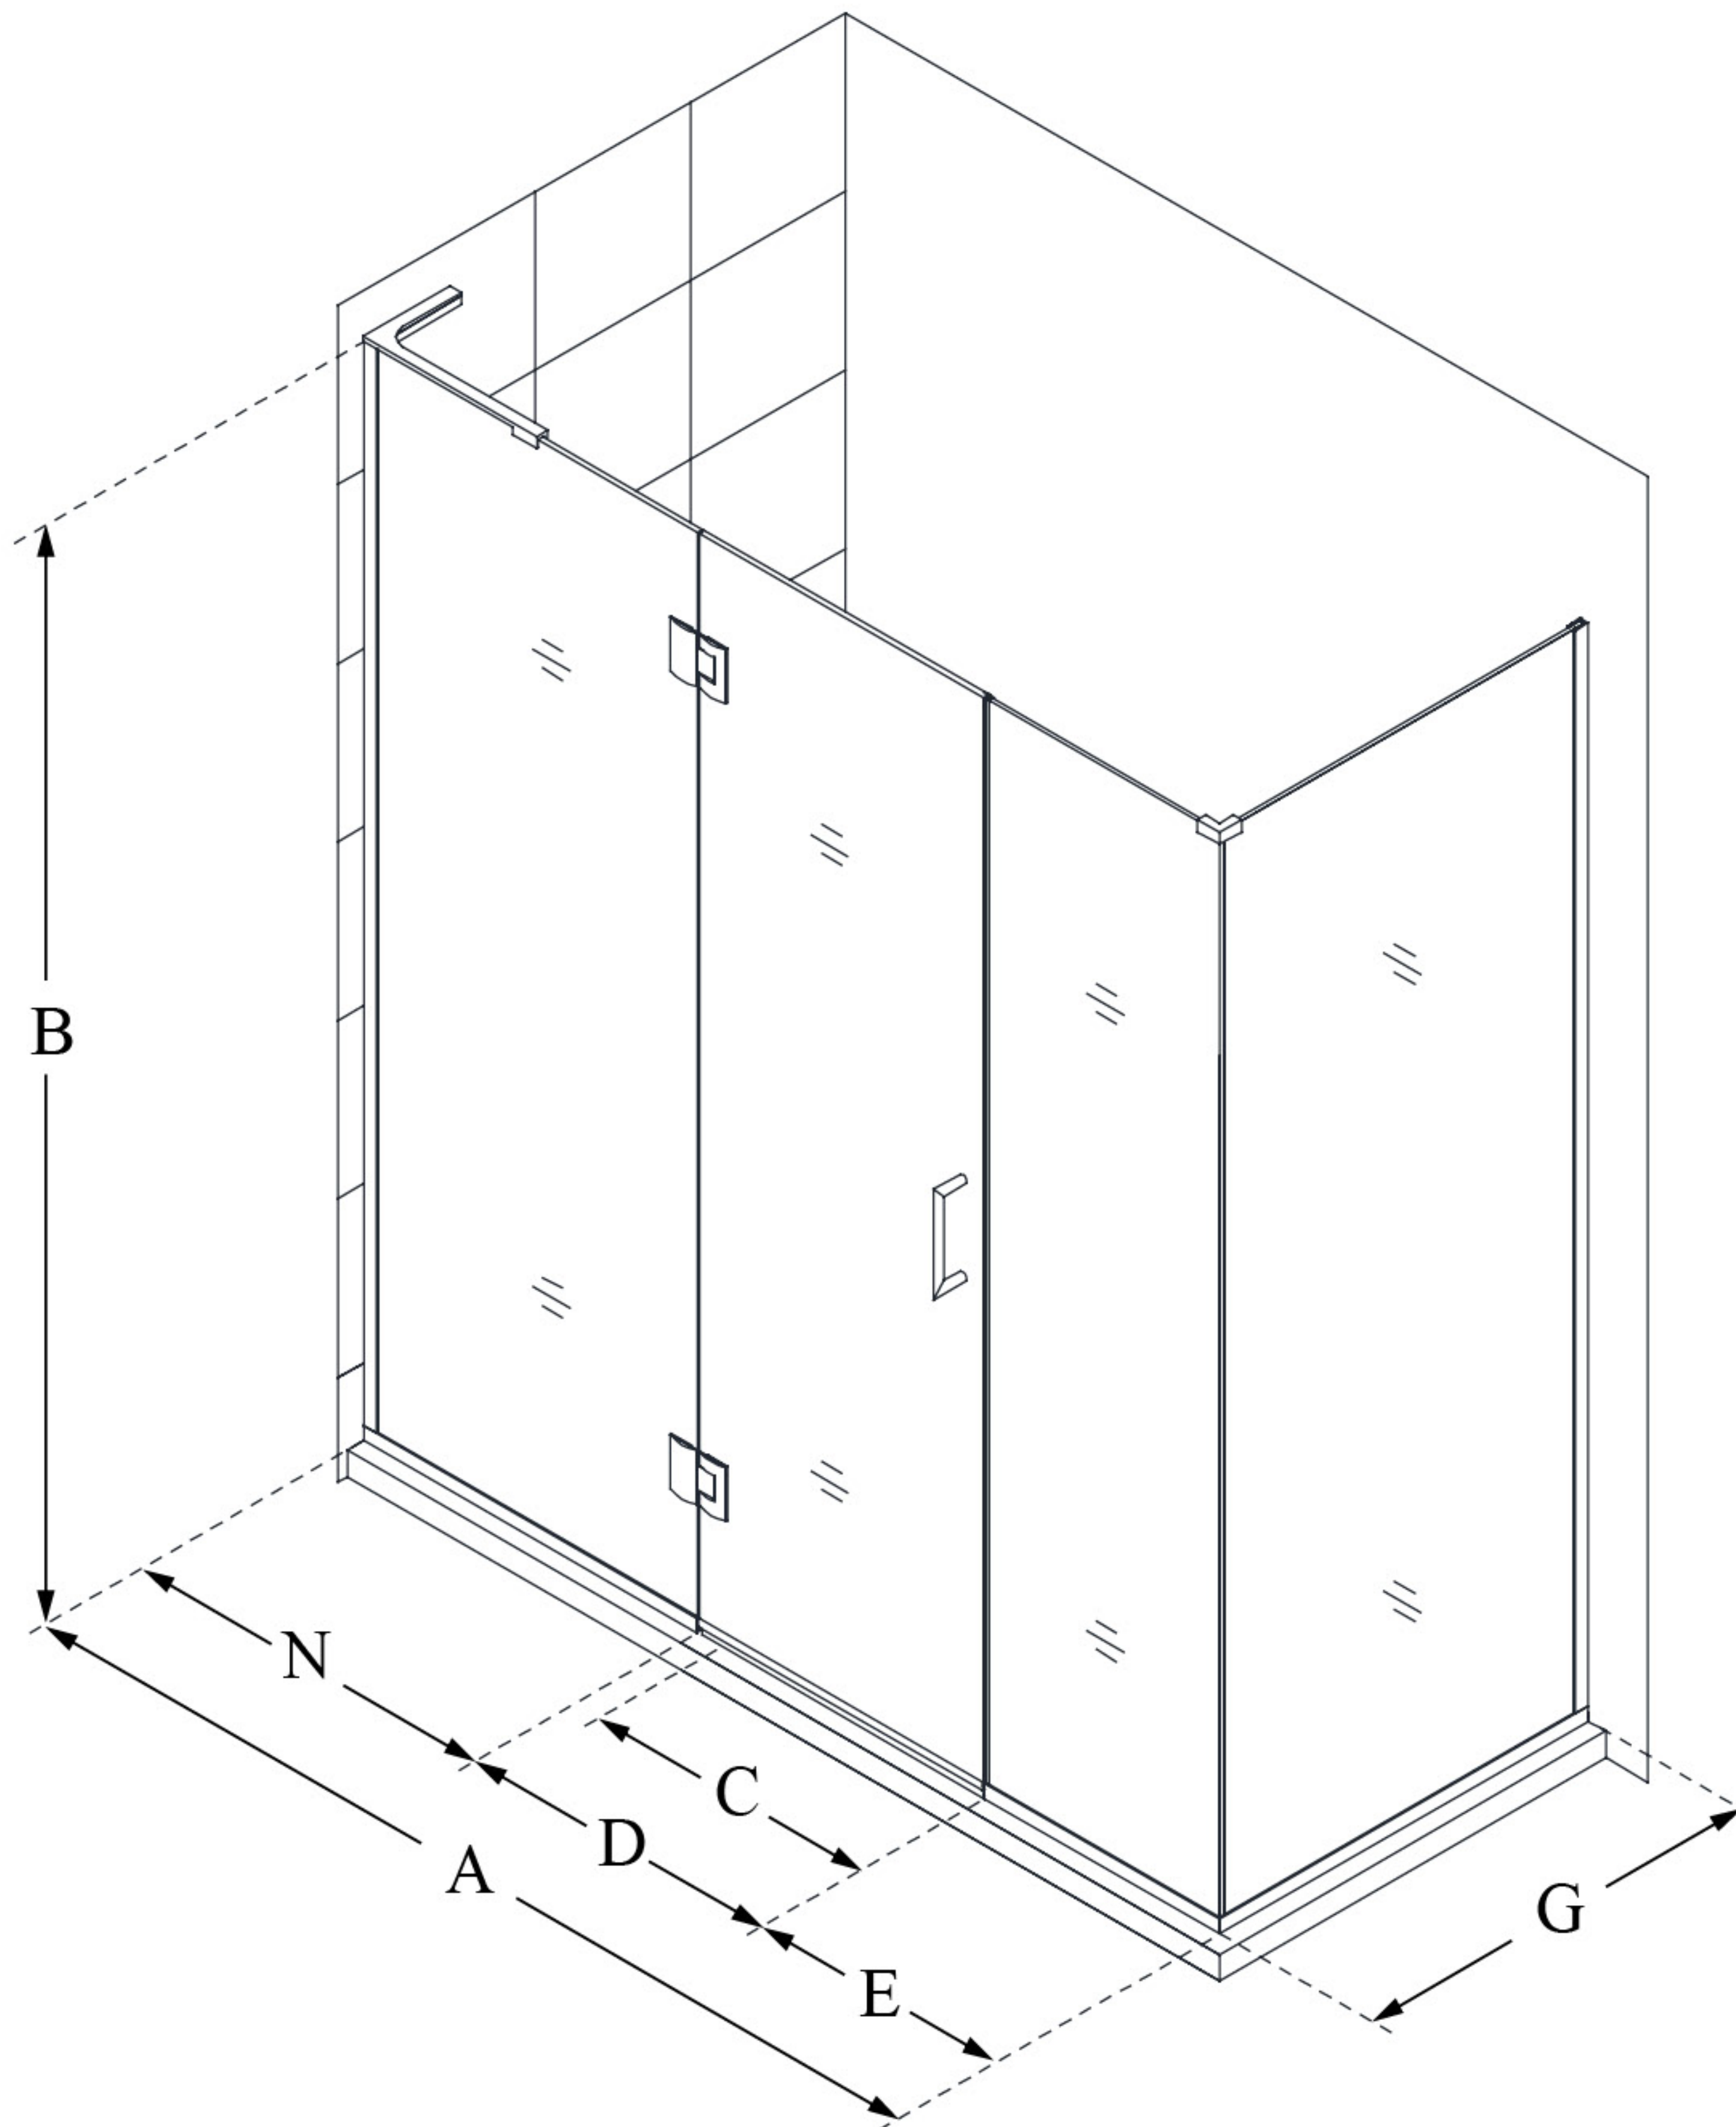

E3242230

UNIDOOR-X

DreamLine Unidoor-X 70" W x 30
3/8" D x 72" H Frameless Hinged
Shower Enclosure, Clear Glass

SWING DOOR

CONFIGURATION DIMENSIONS:

A: 70"
MODEL WIDTH

B: 72"
MODEL HEIGHT

C: 23"
ACCESS WIDTH

D: 24"
DOOR WIDTH

E: 22"
INLINE PANEL WIDTH

G: 30 3/8"
RETURN PANEL WIDTH

N: 24"
HINGE PANEL WIDTH

DreamLine reserves the right to update or modify the hardware or materials pictured without prior notice for the purpose of product improvement and customer satisfaction.