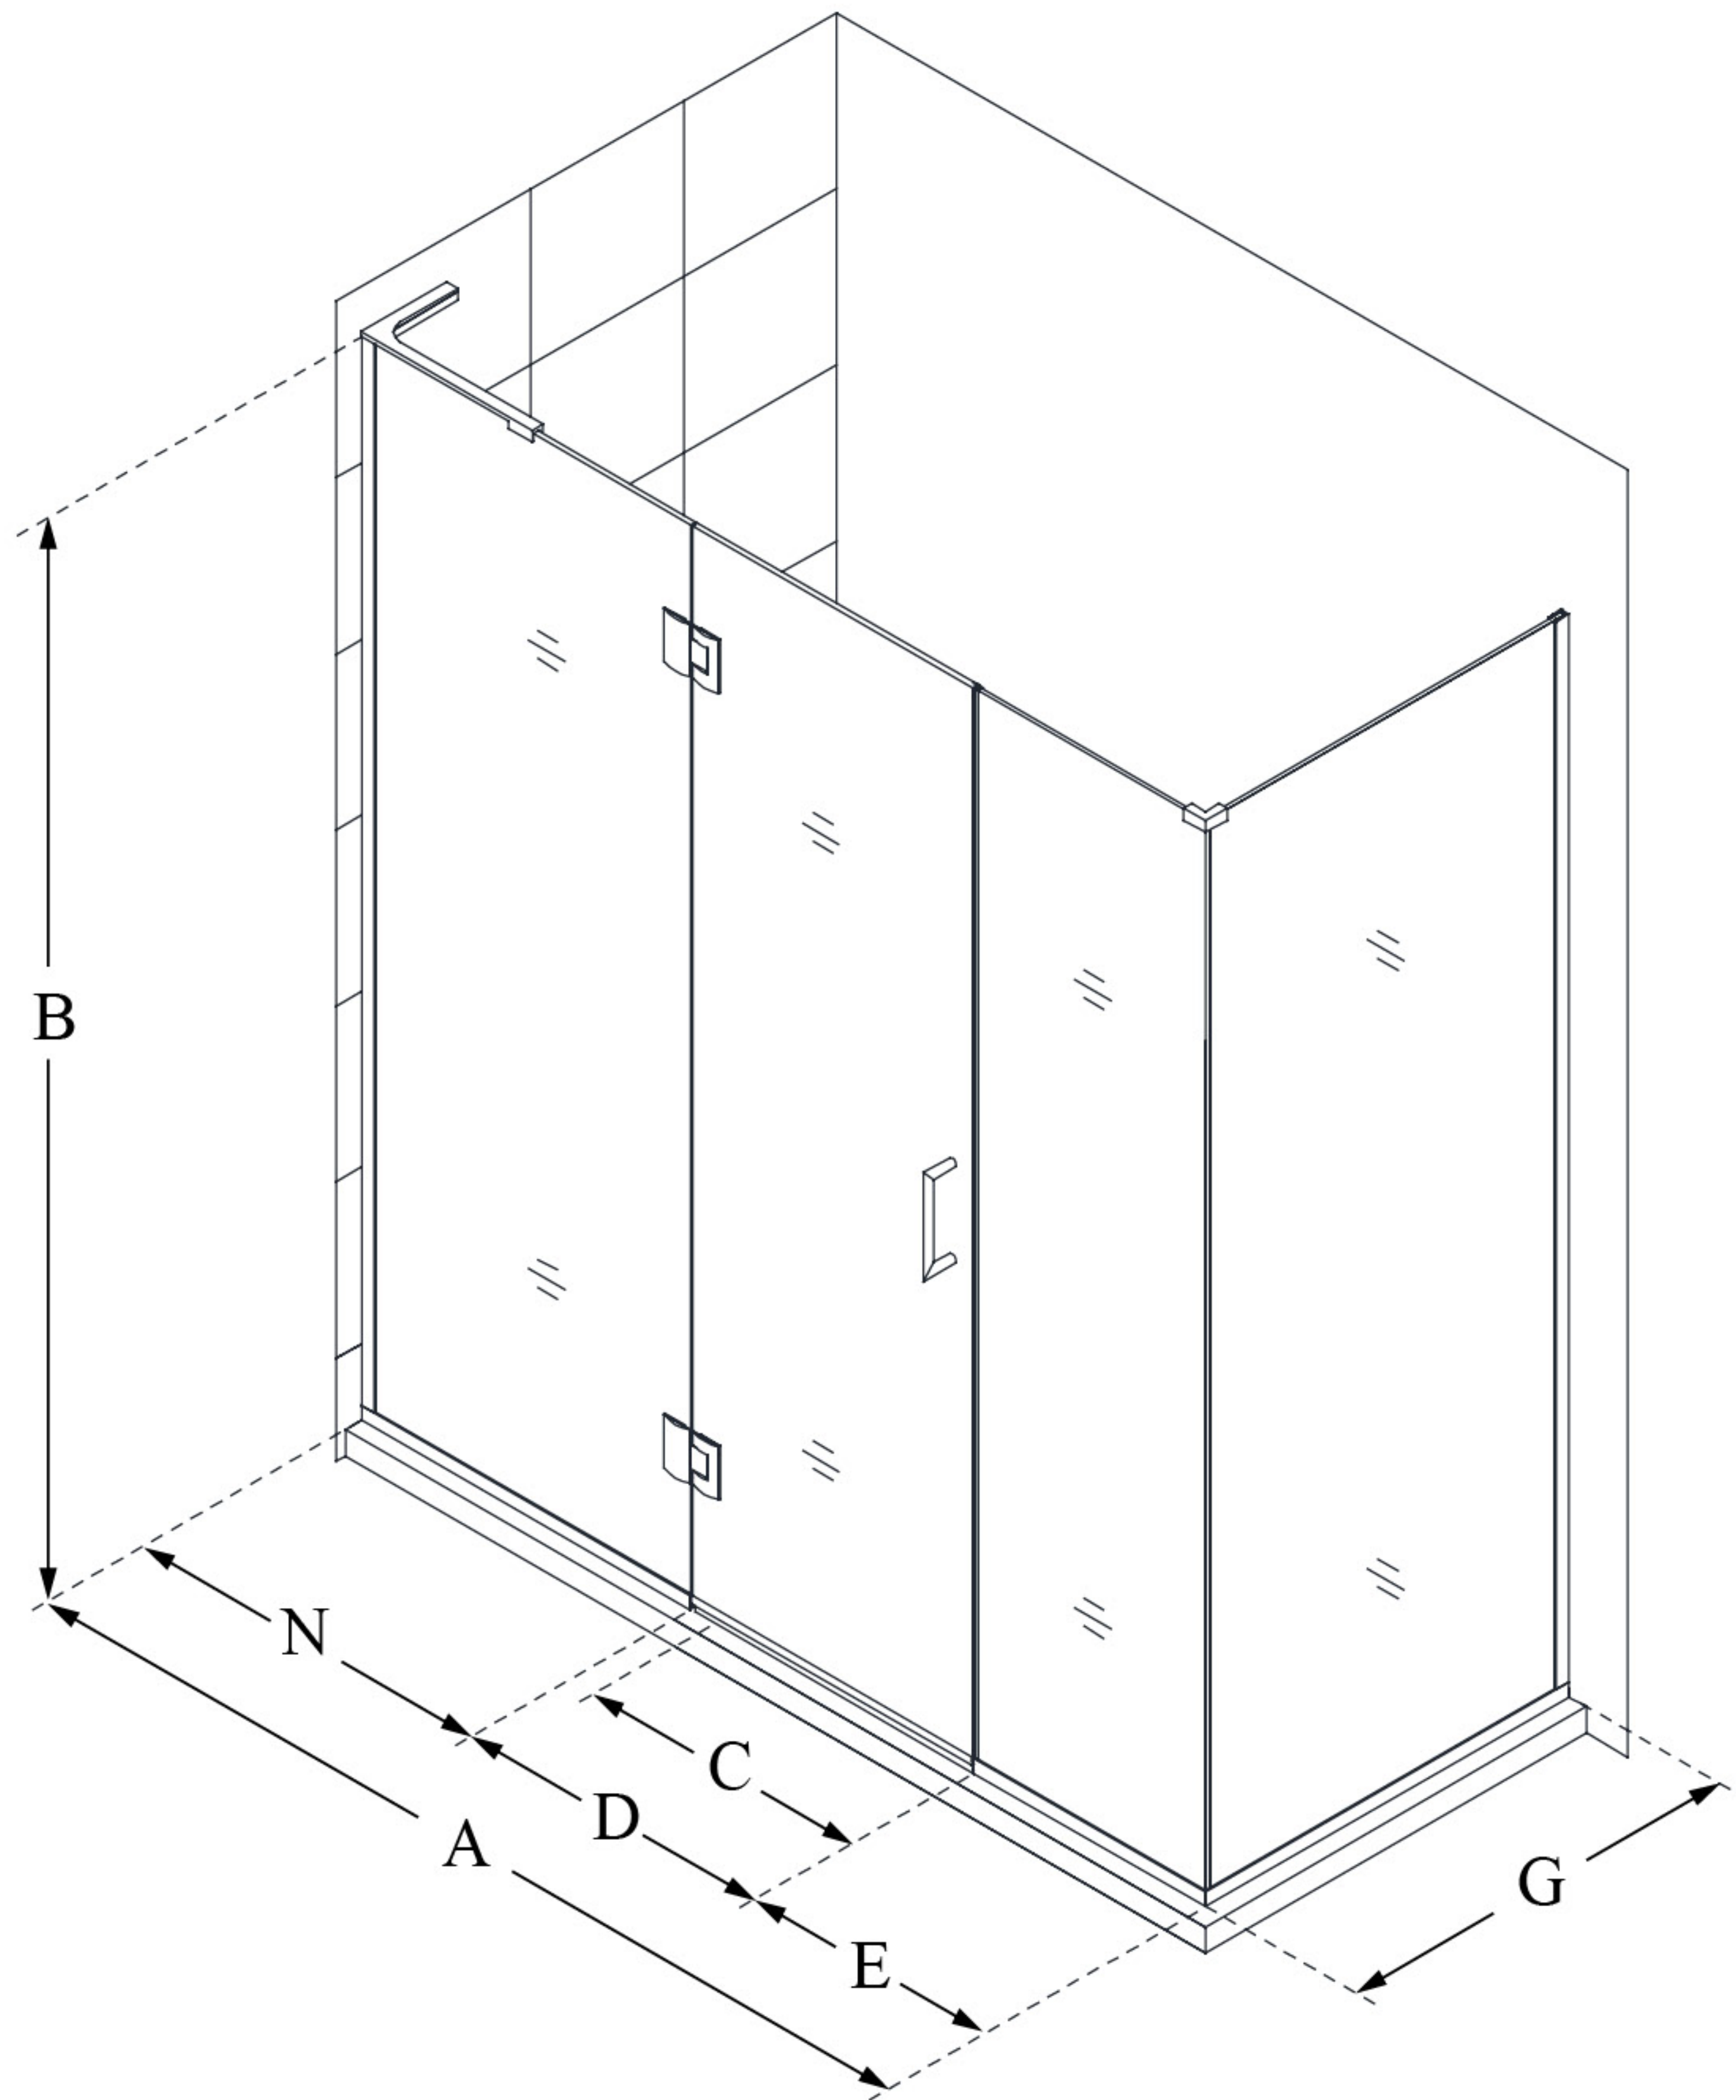

E3261430

UNIDOOR-X

DreamLine Unidoor-X 64" W x 30
3/8" D x 72" H Frameless Hinged
Shower Enclosure, Clear Glass

SWING DOOR

CONFIGURATION DIMENSIONS:

A: 64"

MODEL WIDTH

B: 72"

MODEL HEIGHT

C: 25"

ACCESS WIDTH

D: 26"

DOOR WIDTH

E: 14"

INLINE PANEL WIDTH

G: 30 3/8"

RETURN PANEL WIDTH

N: 24"

HINGE PANEL WIDTH

DreamLine reserves the right to update or modify the hardware or materials pictured without prior notice for the purpose of product improvement and customer satisfaction.