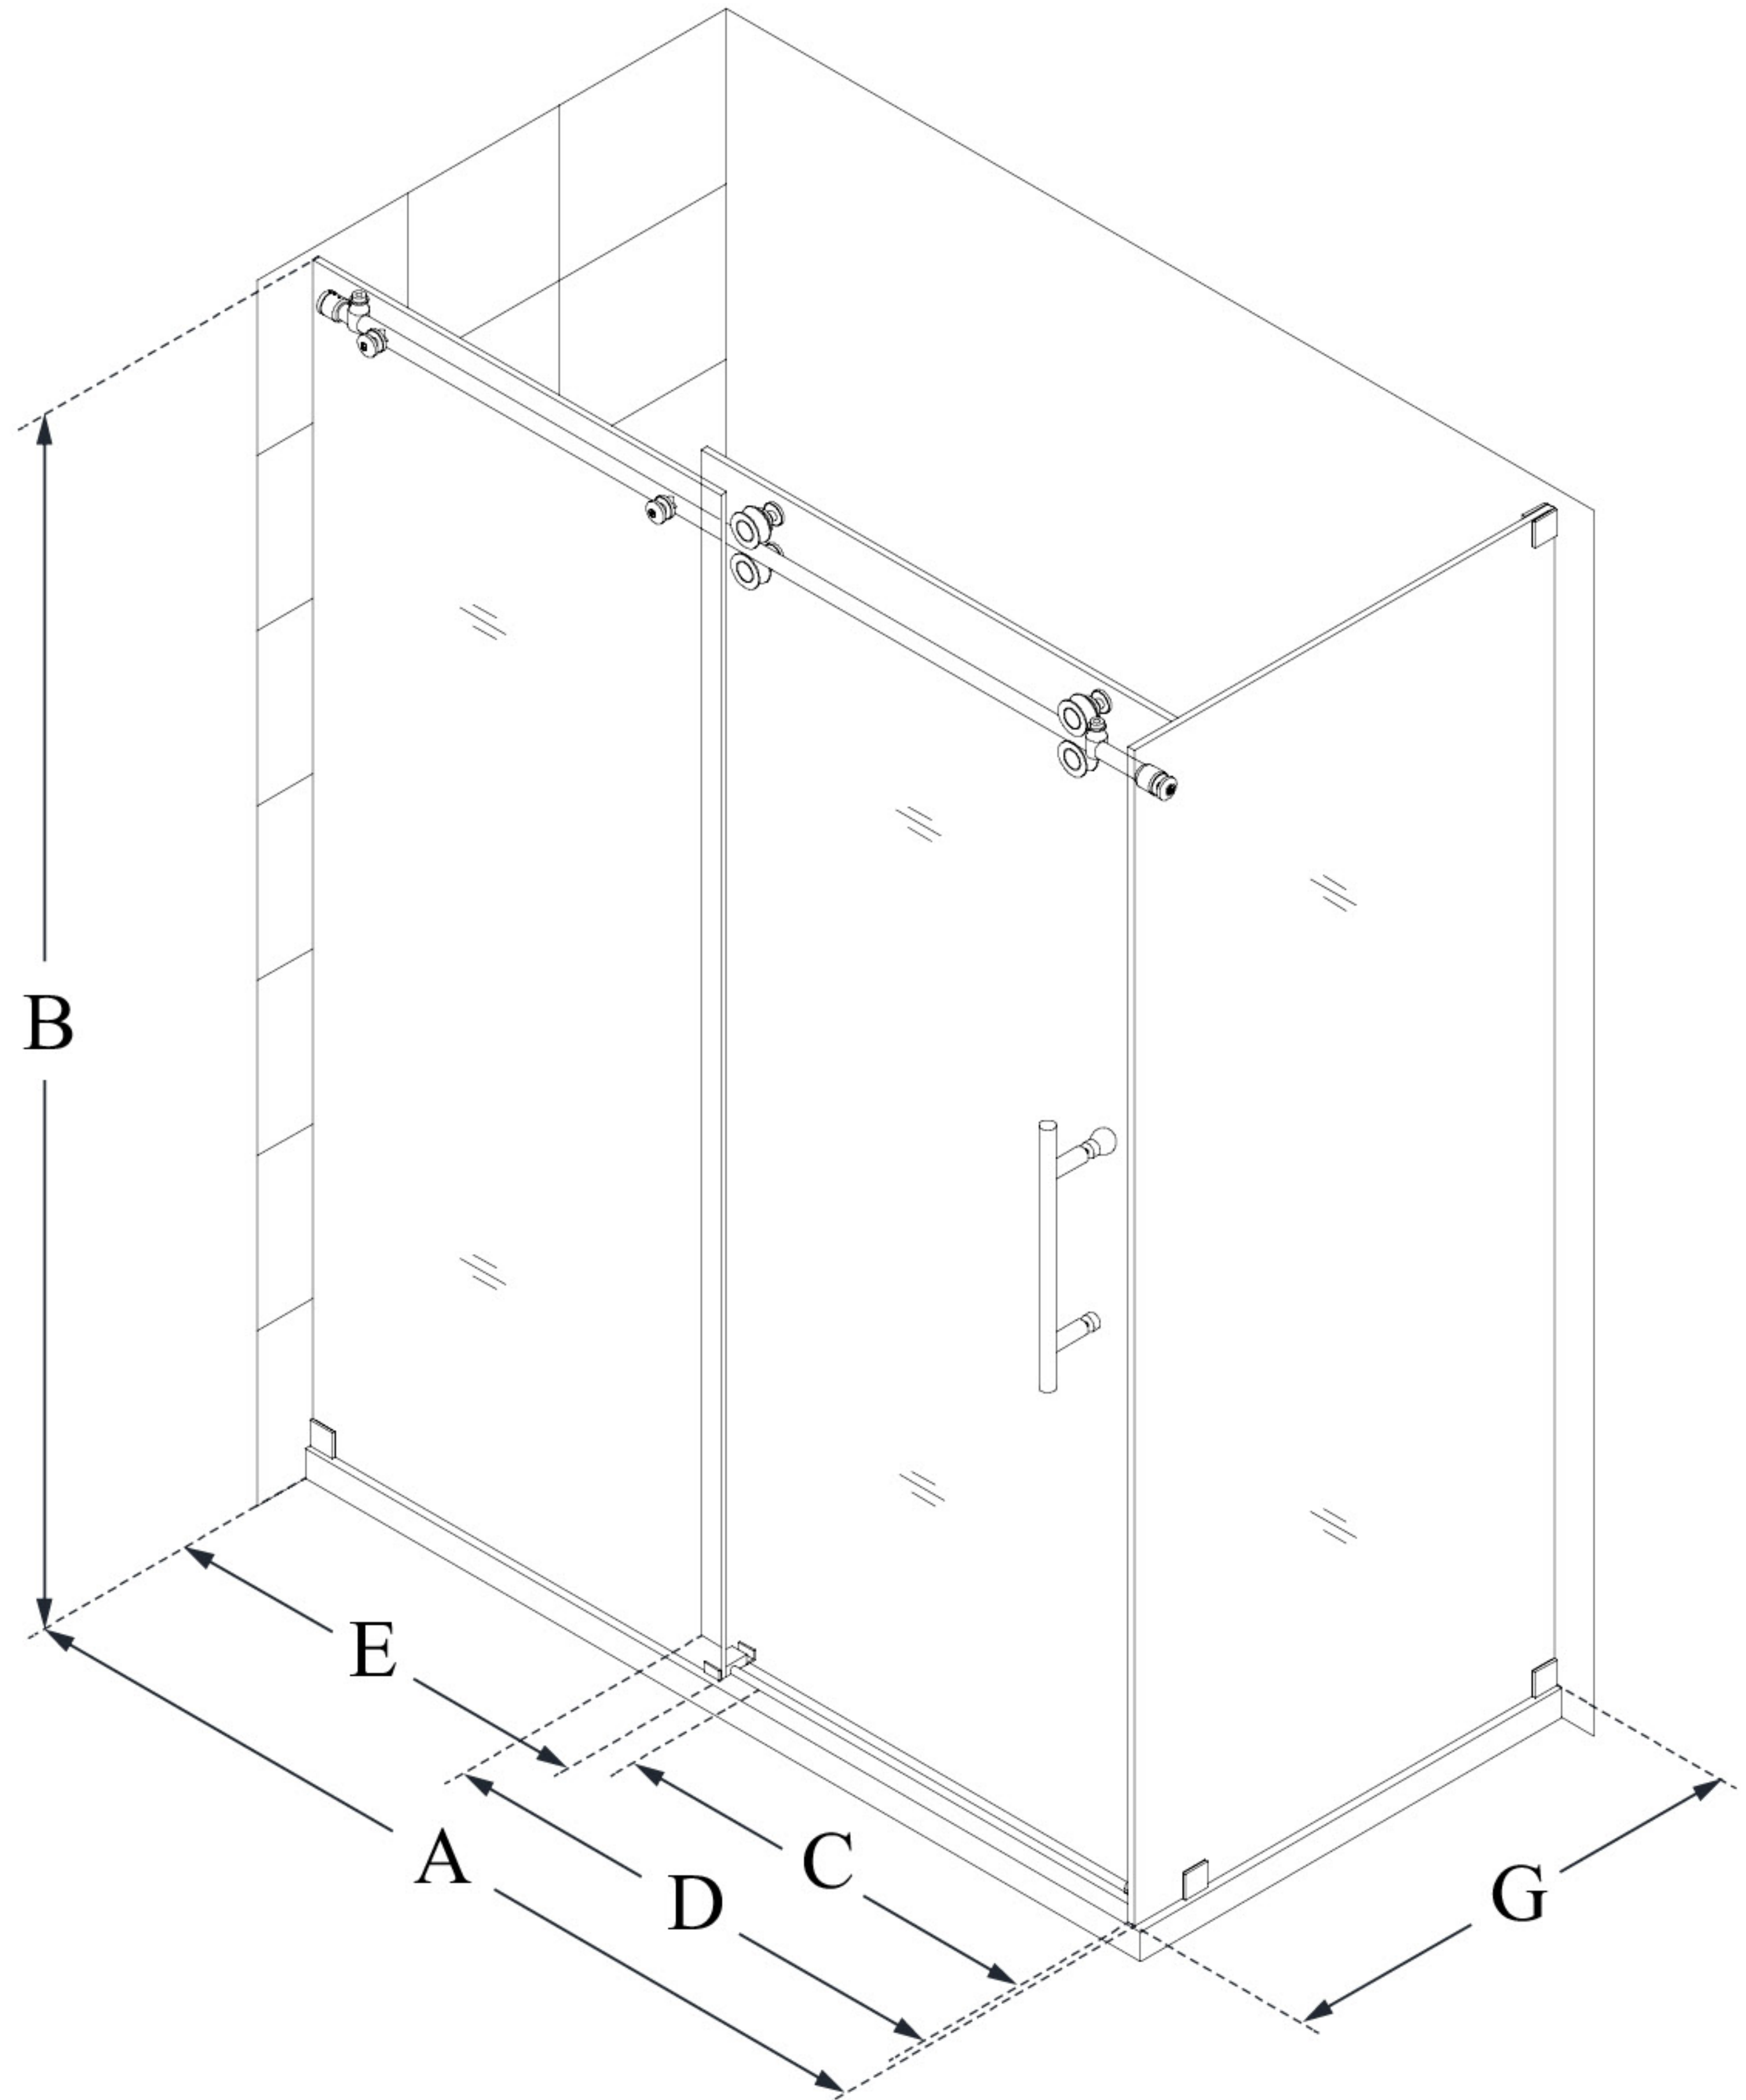

## **ENIGMA-XO**

DreamLine Enigma-XO 32 1/2  
in. D x 54 3/8 in. W x 76 in. H  
Fully Frameless Sliding Shower  
Enclosure

**SLIDING DOOR**

### **CONFIGURATION DIMENSIONS:**

**A: 50" - 54"**

MODEL WIDTH

**B: 76"**

MODEL HEIGHT

**C: 19" - 23"**

ACCESS WIDTH

**D: 29"**

DOOR WIDTH

**E: 26 1/8"**

INLINE PANEL WIDTH

**G: 32 1/2"**

RETURN PANEL WIDTH

DreamLine reserves the right to update or modify the hardware or materials pictured without prior notice for the purpose of product improvement and customer satisfaction.