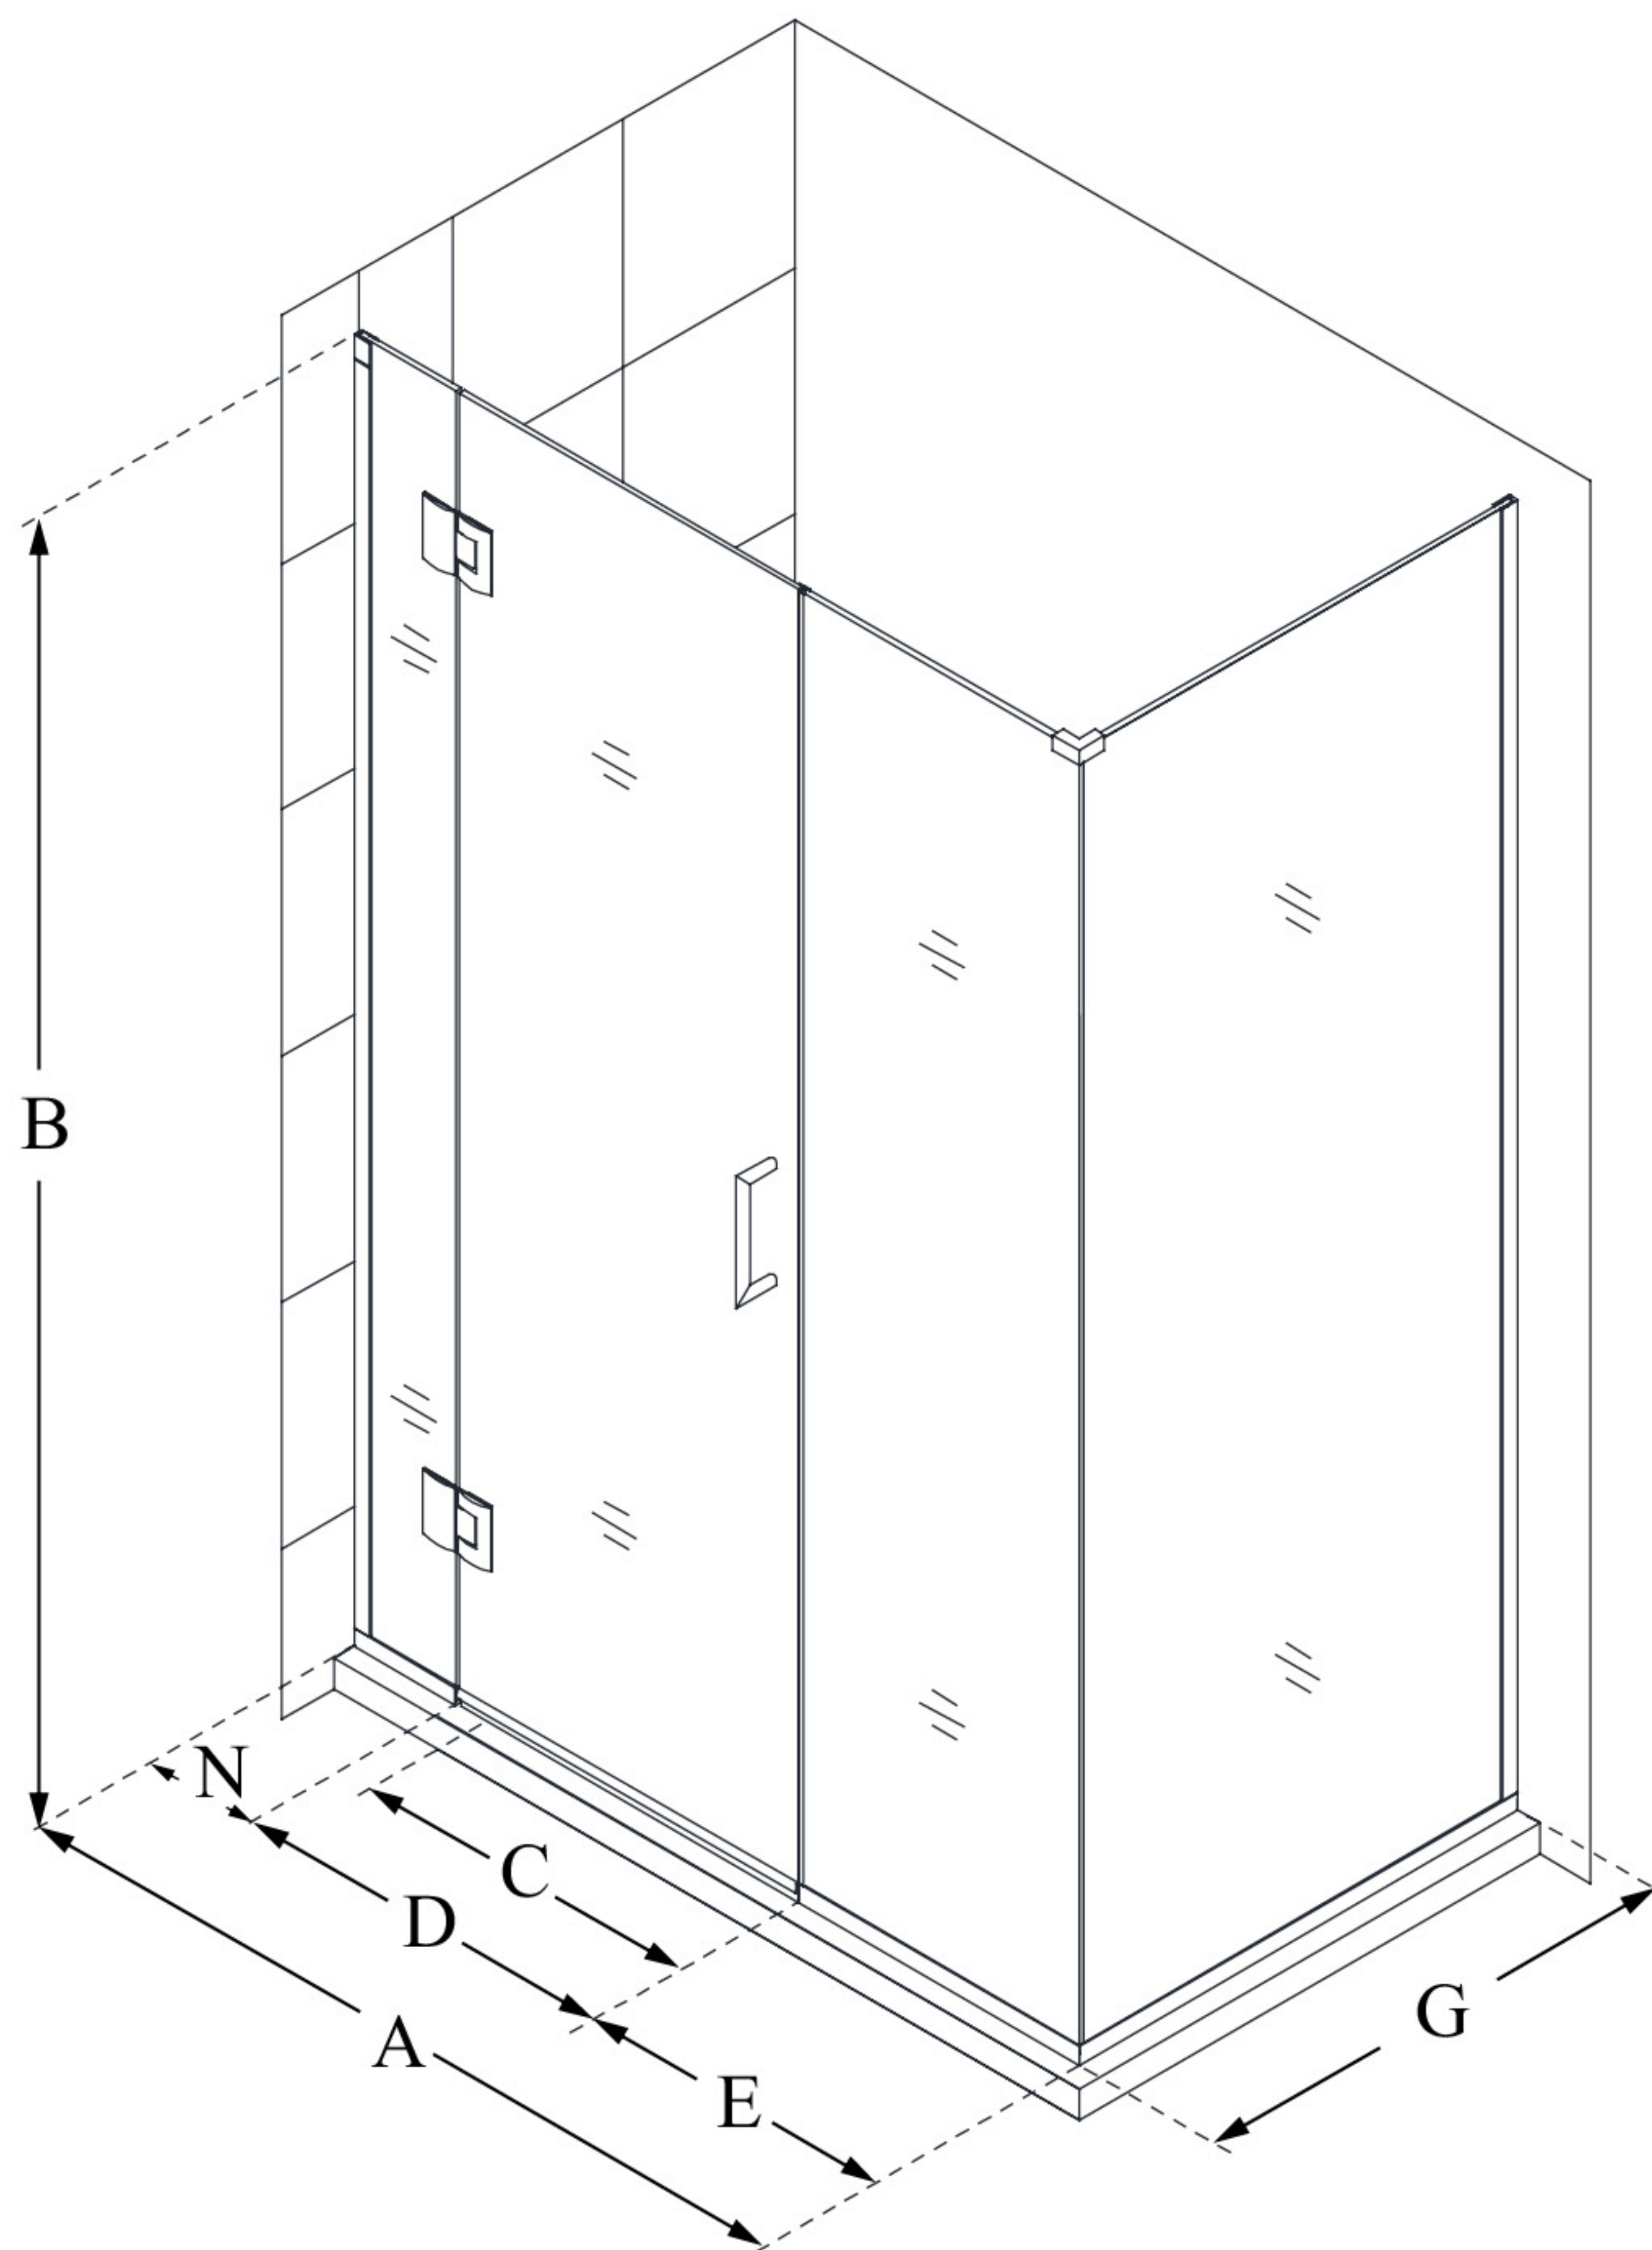

E12422530

UNIDOOR-X

DreamLine Unidoor-X 52 1/2" W
x 30 3/8" D x 72" H Frameless
Hinged Shower Enclosure, Clear
Glass

SWING DOOR

CONFIGURATION DIMENSIONS:

A: 52 1/2"

MODEL WIDTH

B: 72"

MODEL HEIGHT

C: 23"

ACCESS WIDTH

D: 24"

DOOR WIDTH

E: 22 1/2"

INLINE PANEL WIDTH

G: 30 3/8"

RETURN PANEL WIDTH

N: 6"

HINGE PANEL WIDTH

DreamLine reserves the right to update or modify the hardware or materials pictured without prior notice for the purpose of product improvement and customer satisfaction.