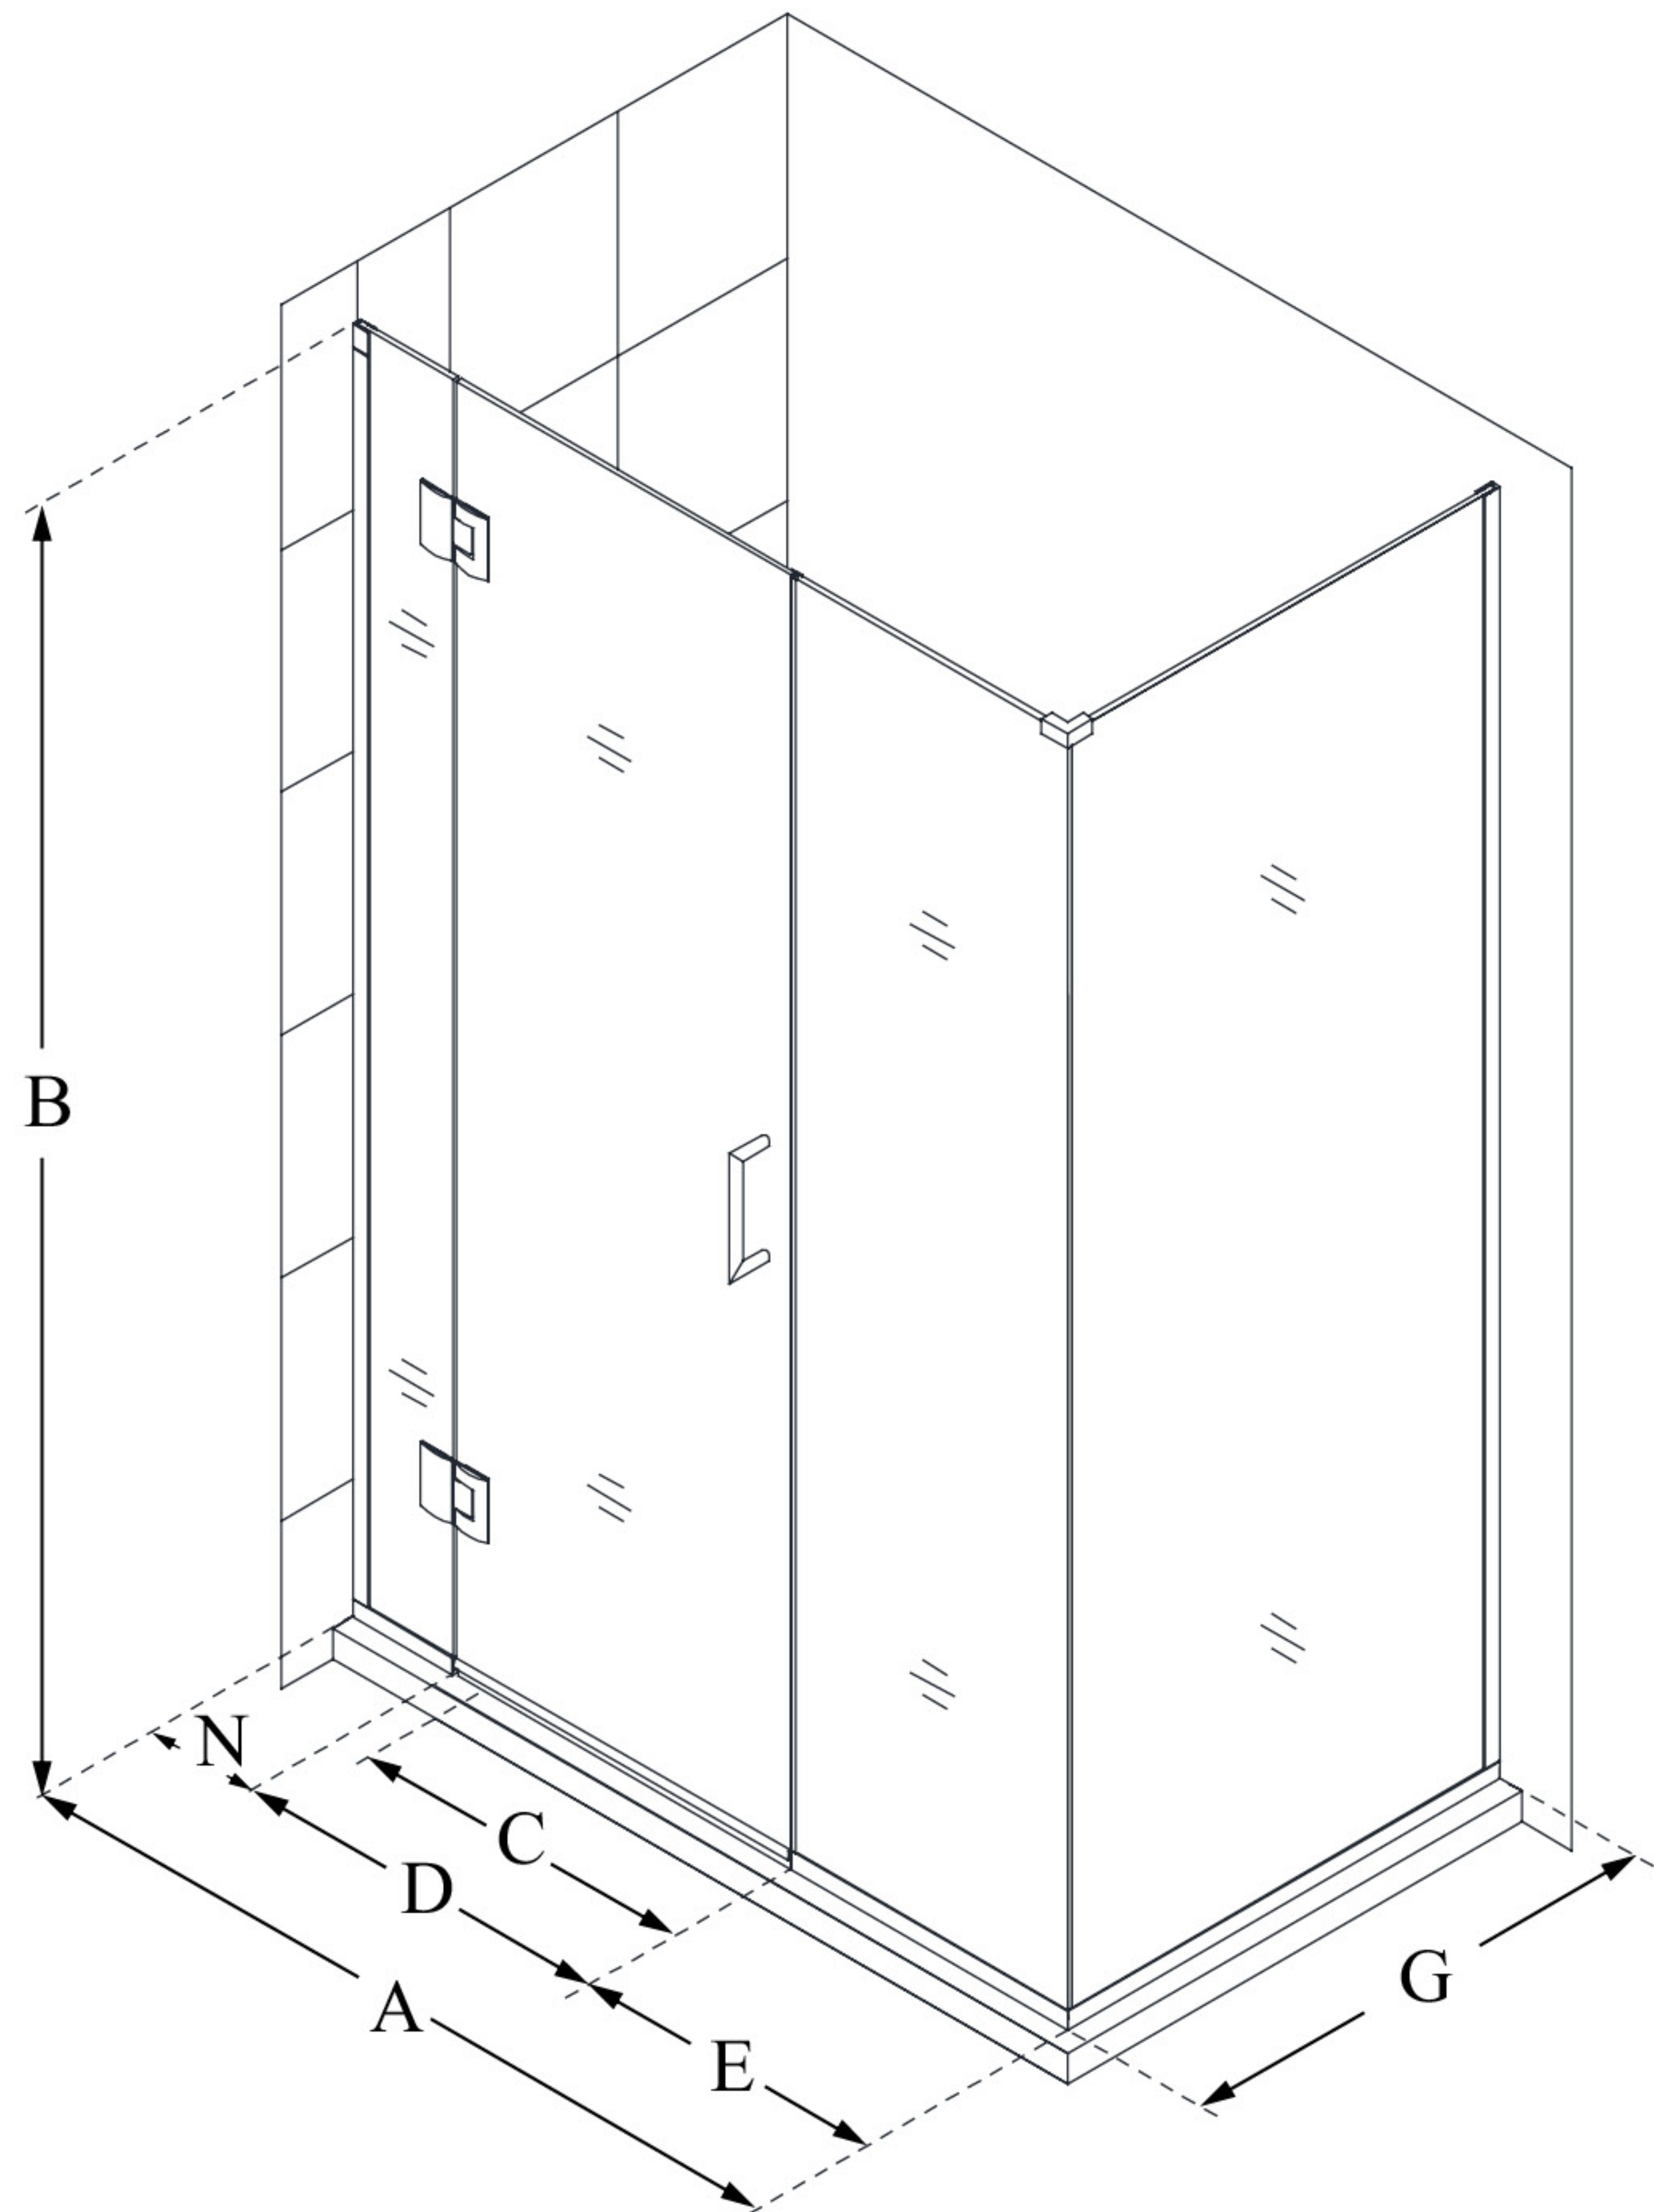

E12830534

UNIDOOR-X

DreamLine Unidoor-X 64 1/2" W
x 34 3/8" D x 72" H Frameless
Hinged Shower Enclosure, Clear
Glass

SWING DOOR

CONFIGURATION DIMENSIONS:

A: 64 1/2"

MODEL WIDTH

B: 72"

MODEL HEIGHT

C: 27"

ACCESS WIDTH

D: 28"

DOOR WIDTH

E: 30 1/2"

INLINE PANEL WIDTH

G: 34 3/8"

RETURN PANEL WIDTH

N: 6"

HINGE PANEL WIDTH

DreamLine reserves the right to update or modify the hardware or materials pictured without prior notice for the purpose of product improvement and customer satisfaction.