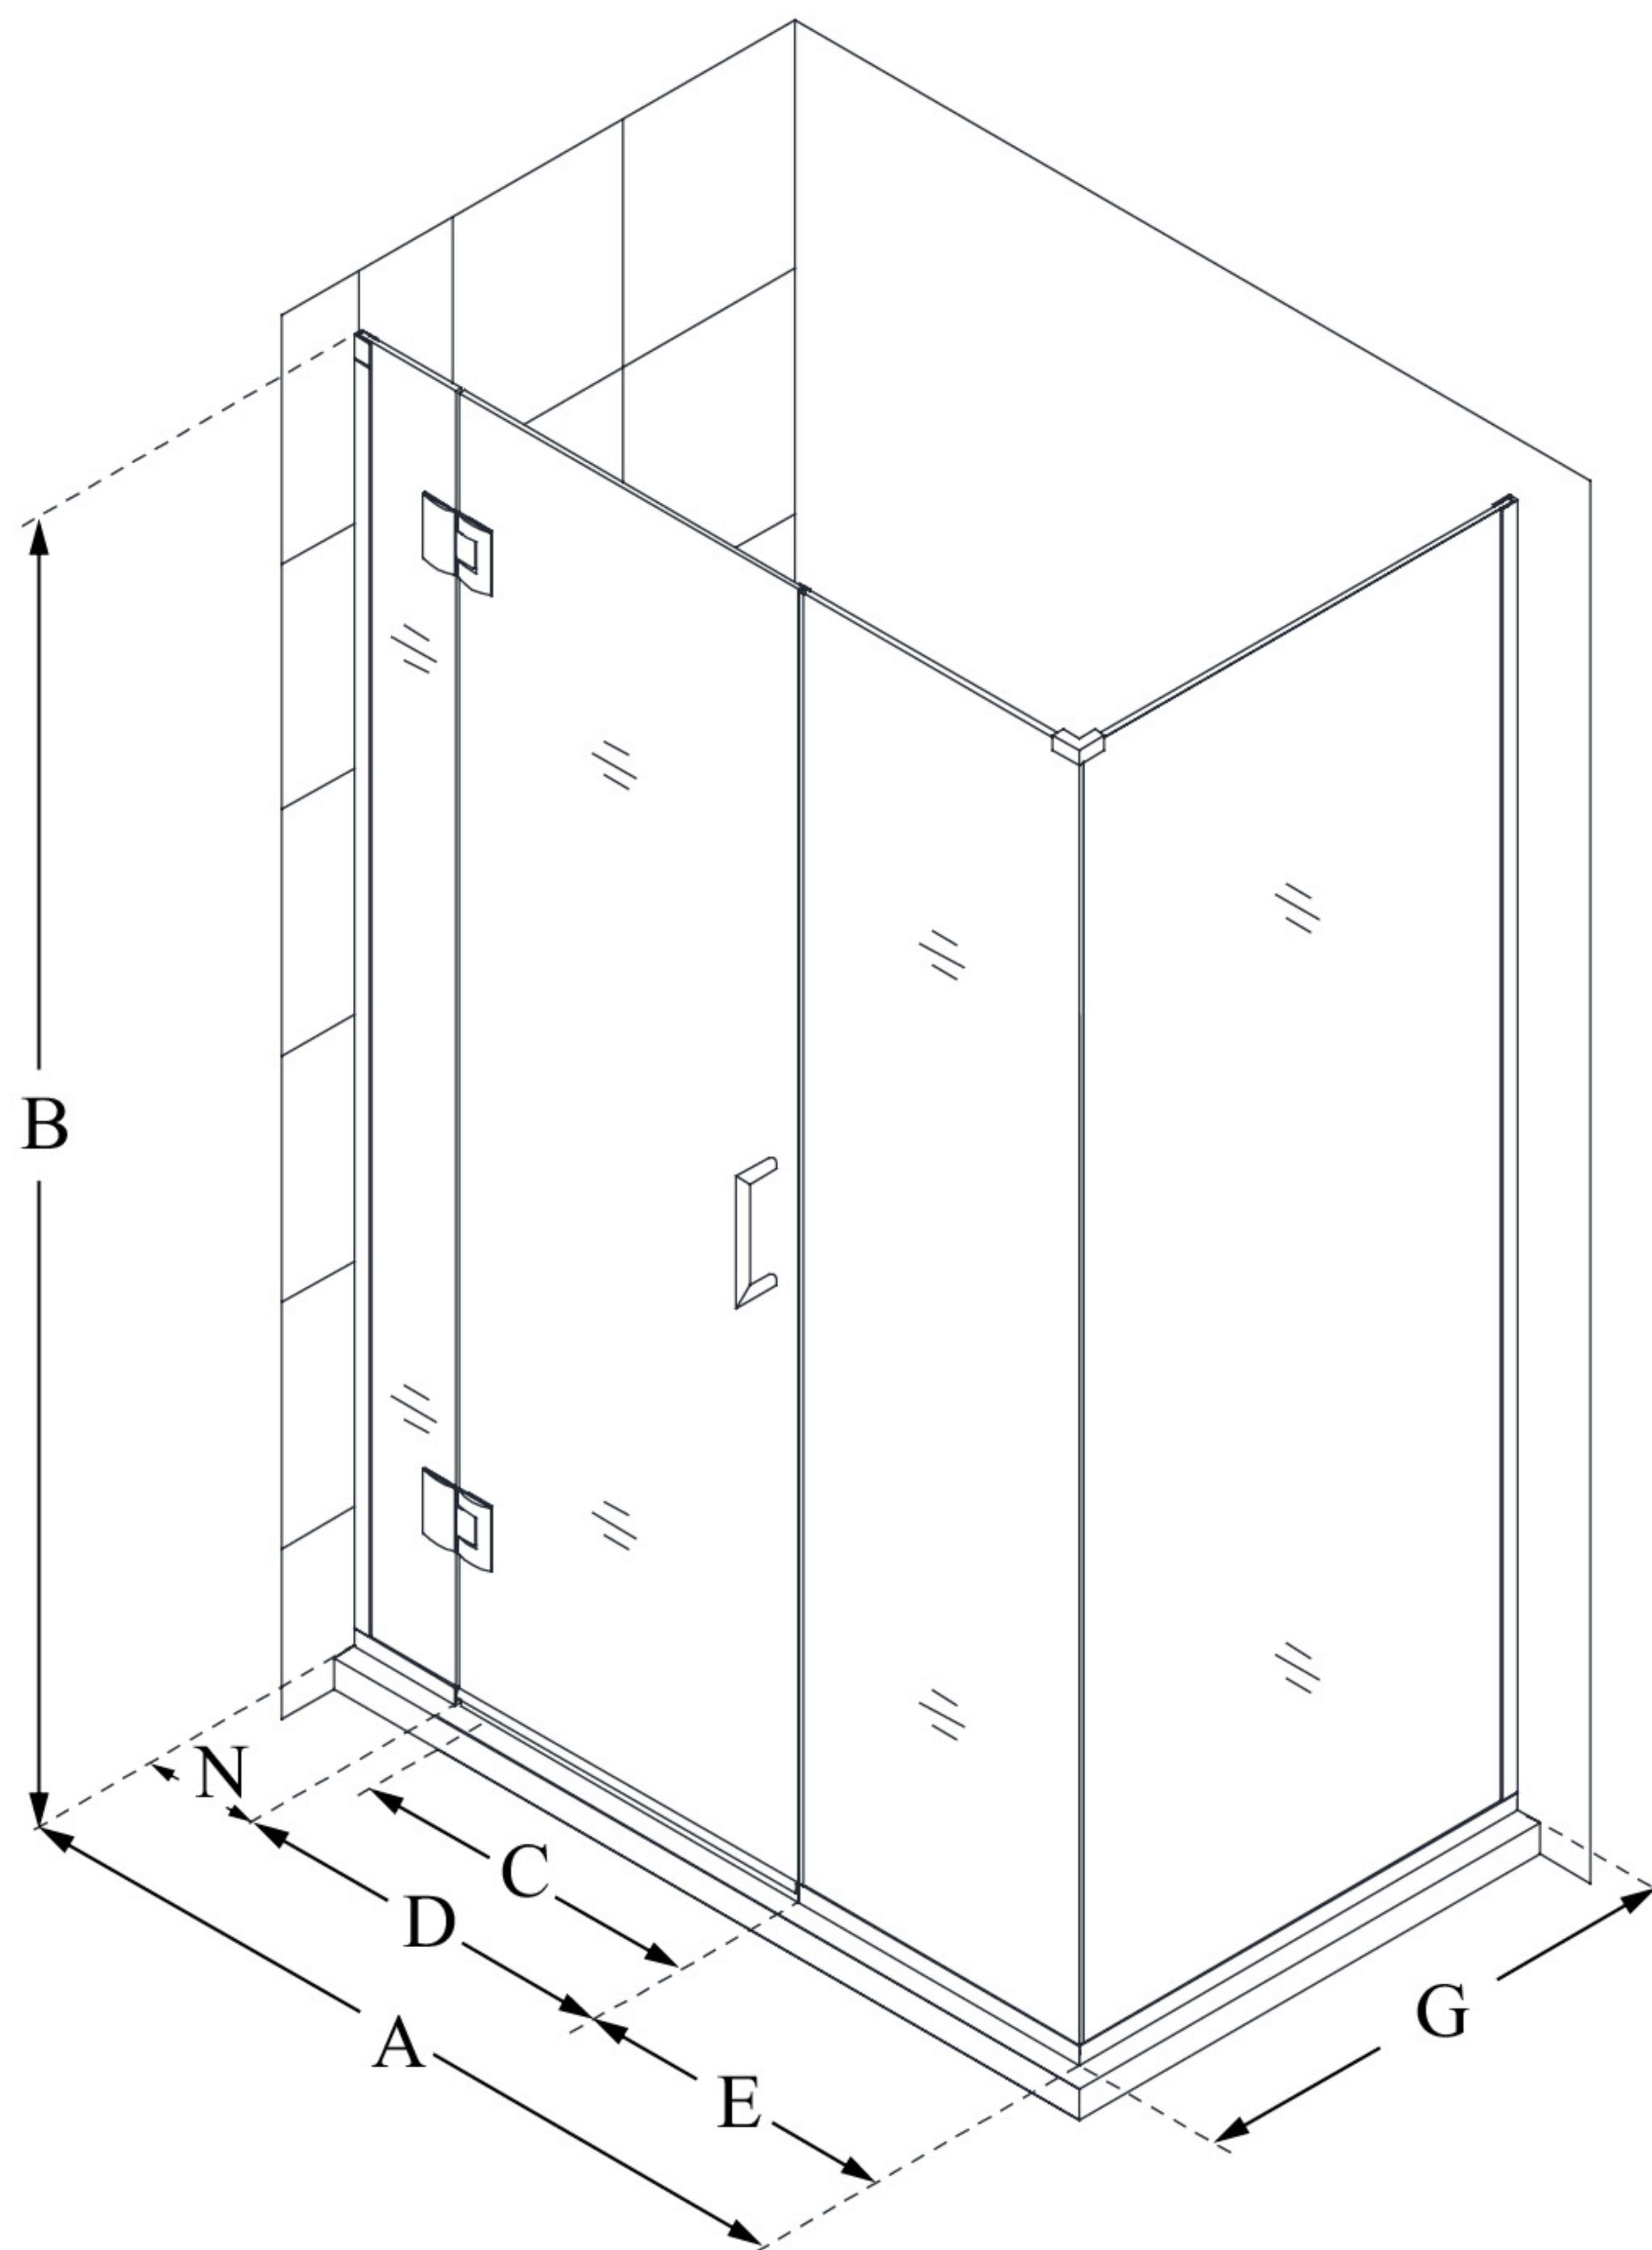

E1280634

UNIDOOR-X

DreamLine Unidoor-X 40" W x 34 3/8" D x 72" H Frameless Hinged Shower Enclosure, Clear Glass

SWING DOOR

CONFIGURATION DIMENSIONS:

A: 40"

MODEL WIDTH

B: 72"

MODEL HEIGHT

C: 27"

ACCESS WIDTH

D: 28"

DOOR WIDTH

E: 6"

INLINE PANEL WIDTH

G: 34 3/8"

RETURN PANEL WIDTH

N: 6"

HINGE PANEL WIDTH

DreamLine reserves the right to update or modify the hardware or materials pictured without prior notice for the purpose of product improvement and customer satisfaction.