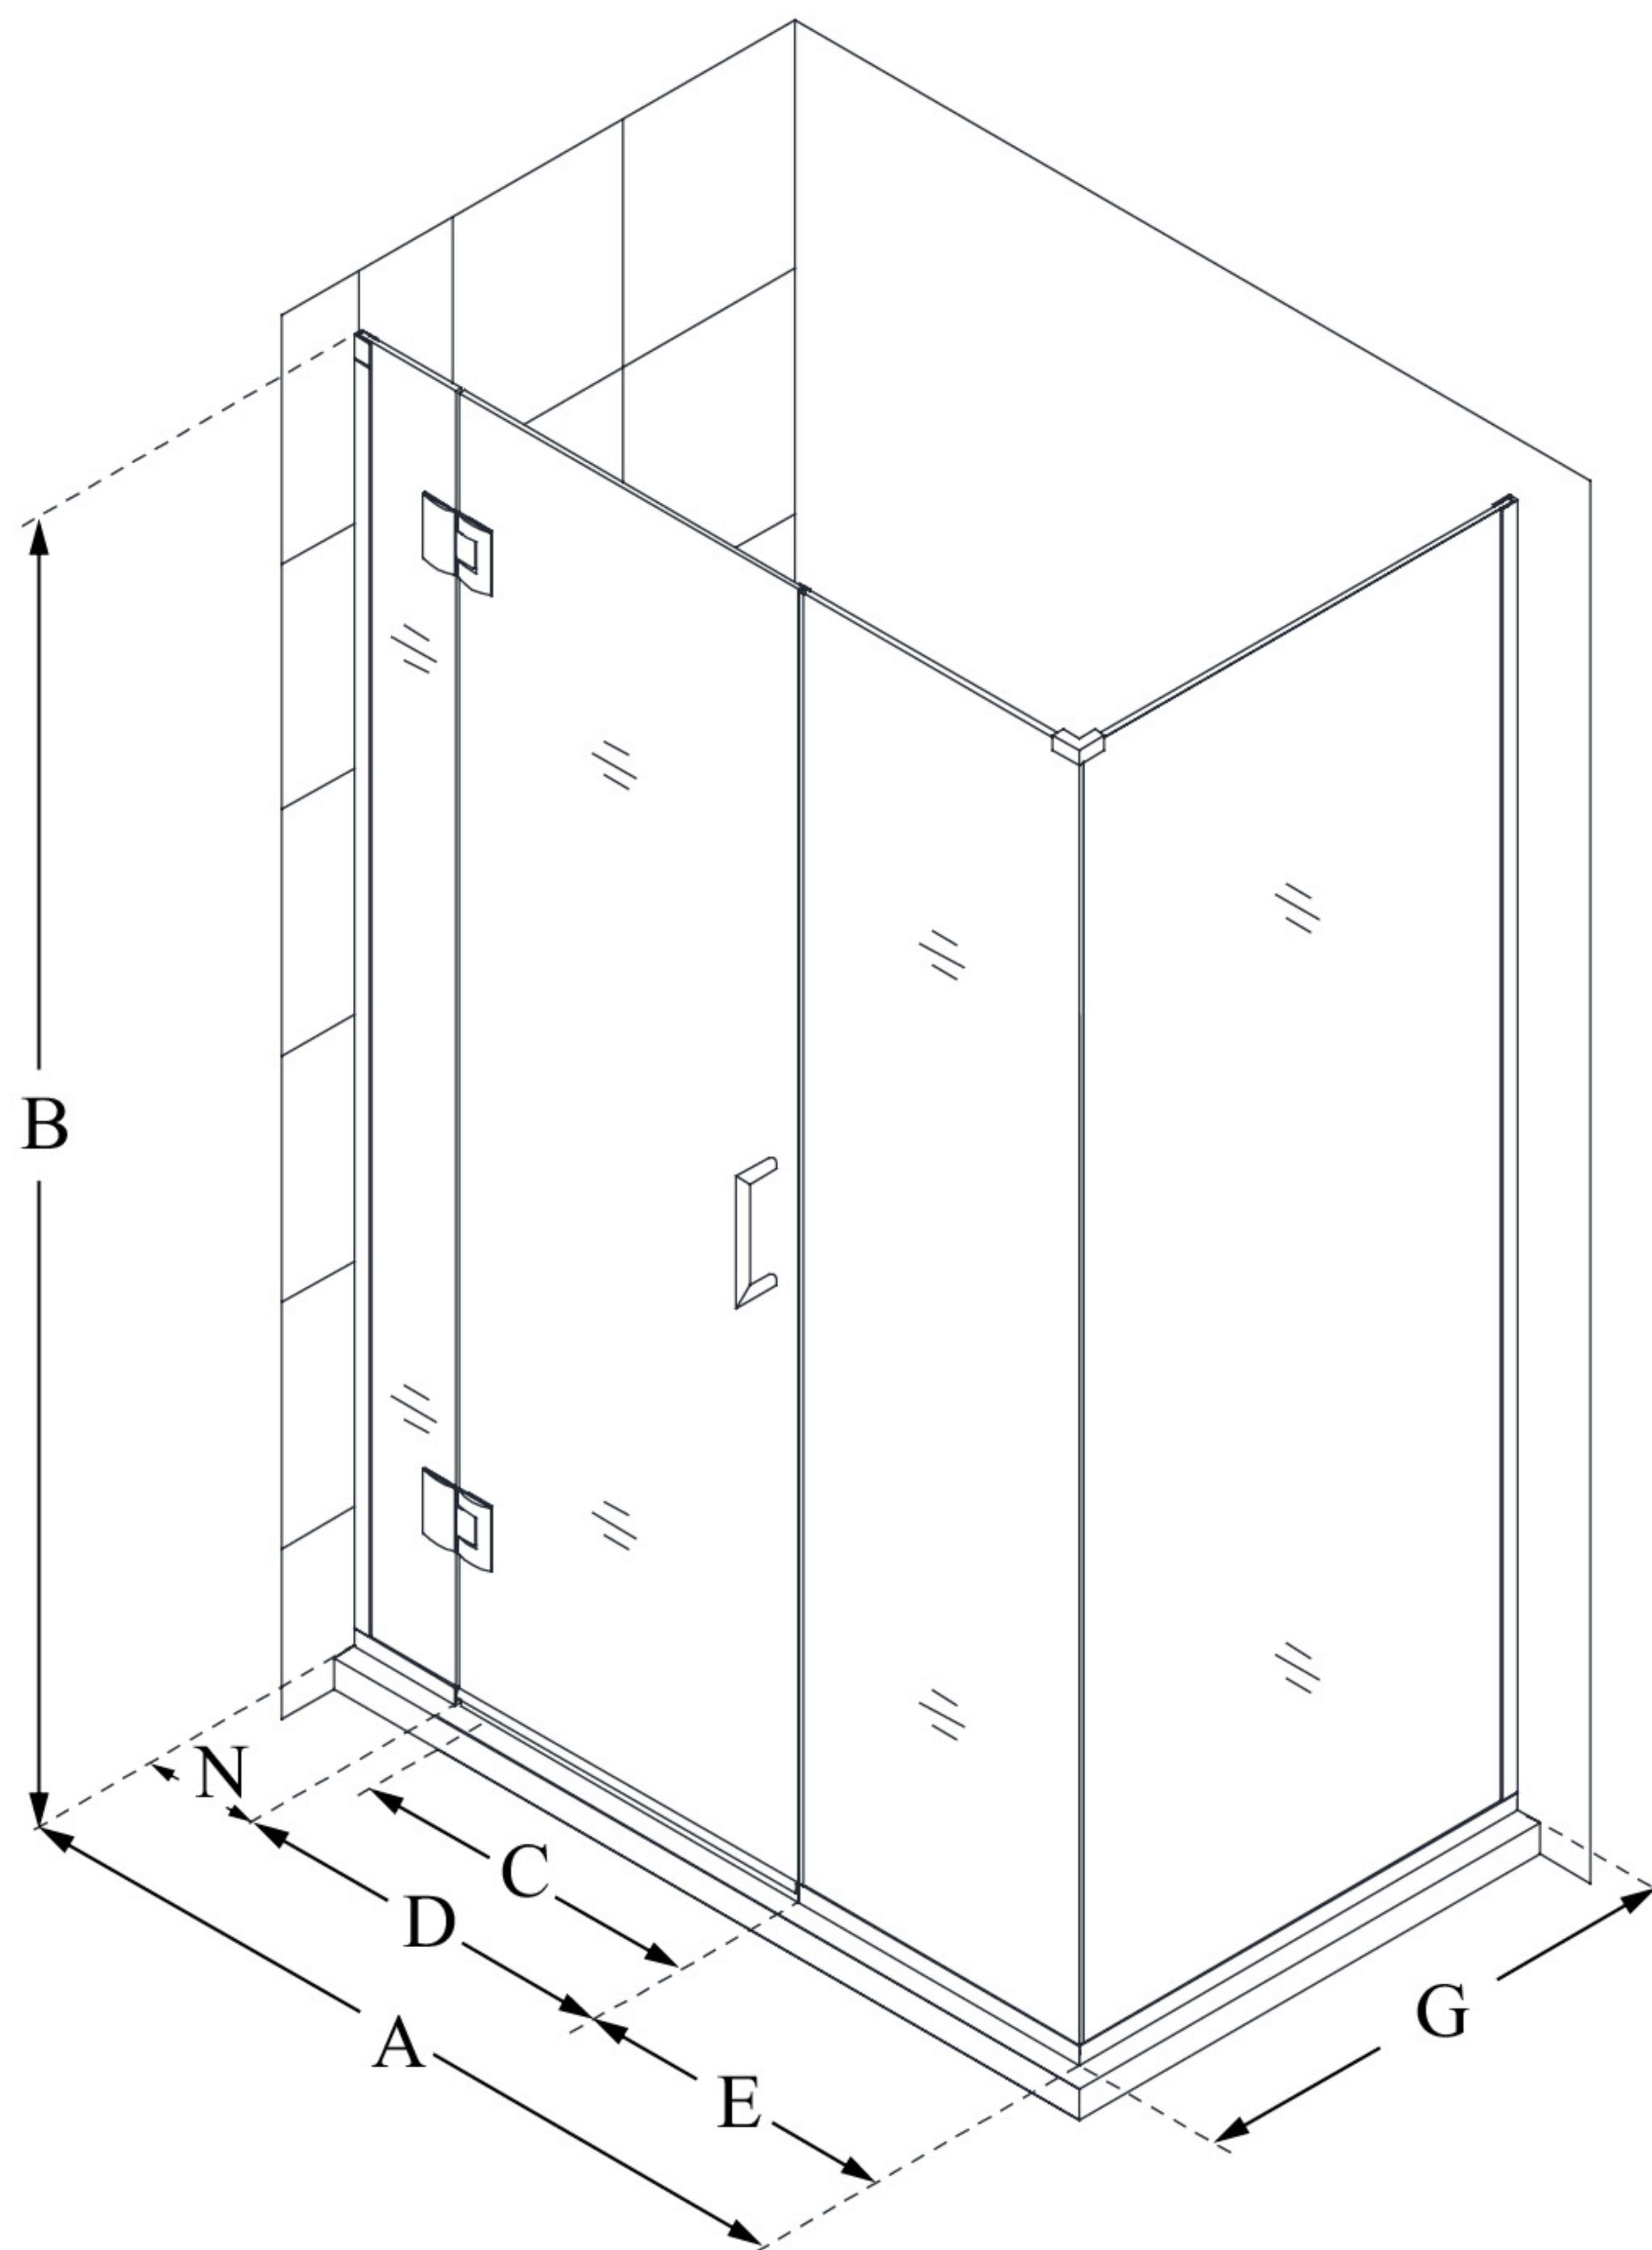

## UNIDOOR-X

DreamLine Unidoor-X 51 1/2" W  
x 30 3/8" D x 72" H Frameless  
Hinged Shower Enclosure, Clear  
Glass

**SWING DOOR**

### CONFIGURATION DIMENSIONS:

**A: 51 1/2"**

MODEL WIDTH

**B: 72"**

MODEL HEIGHT

**C: 22"**

ACCESS WIDTH

**D: 23"**

DOOR WIDTH

**E: 22 1/2"**

INLINE PANEL WIDTH

**G: 30 3/8"**

RETURN PANEL WIDTH

**N: 6"**

HINGE PANEL WIDTH

DreamLine reserves the right to update or modify the hardware or materials pictured without prior notice for the purpose of product improvement and customer satisfaction.