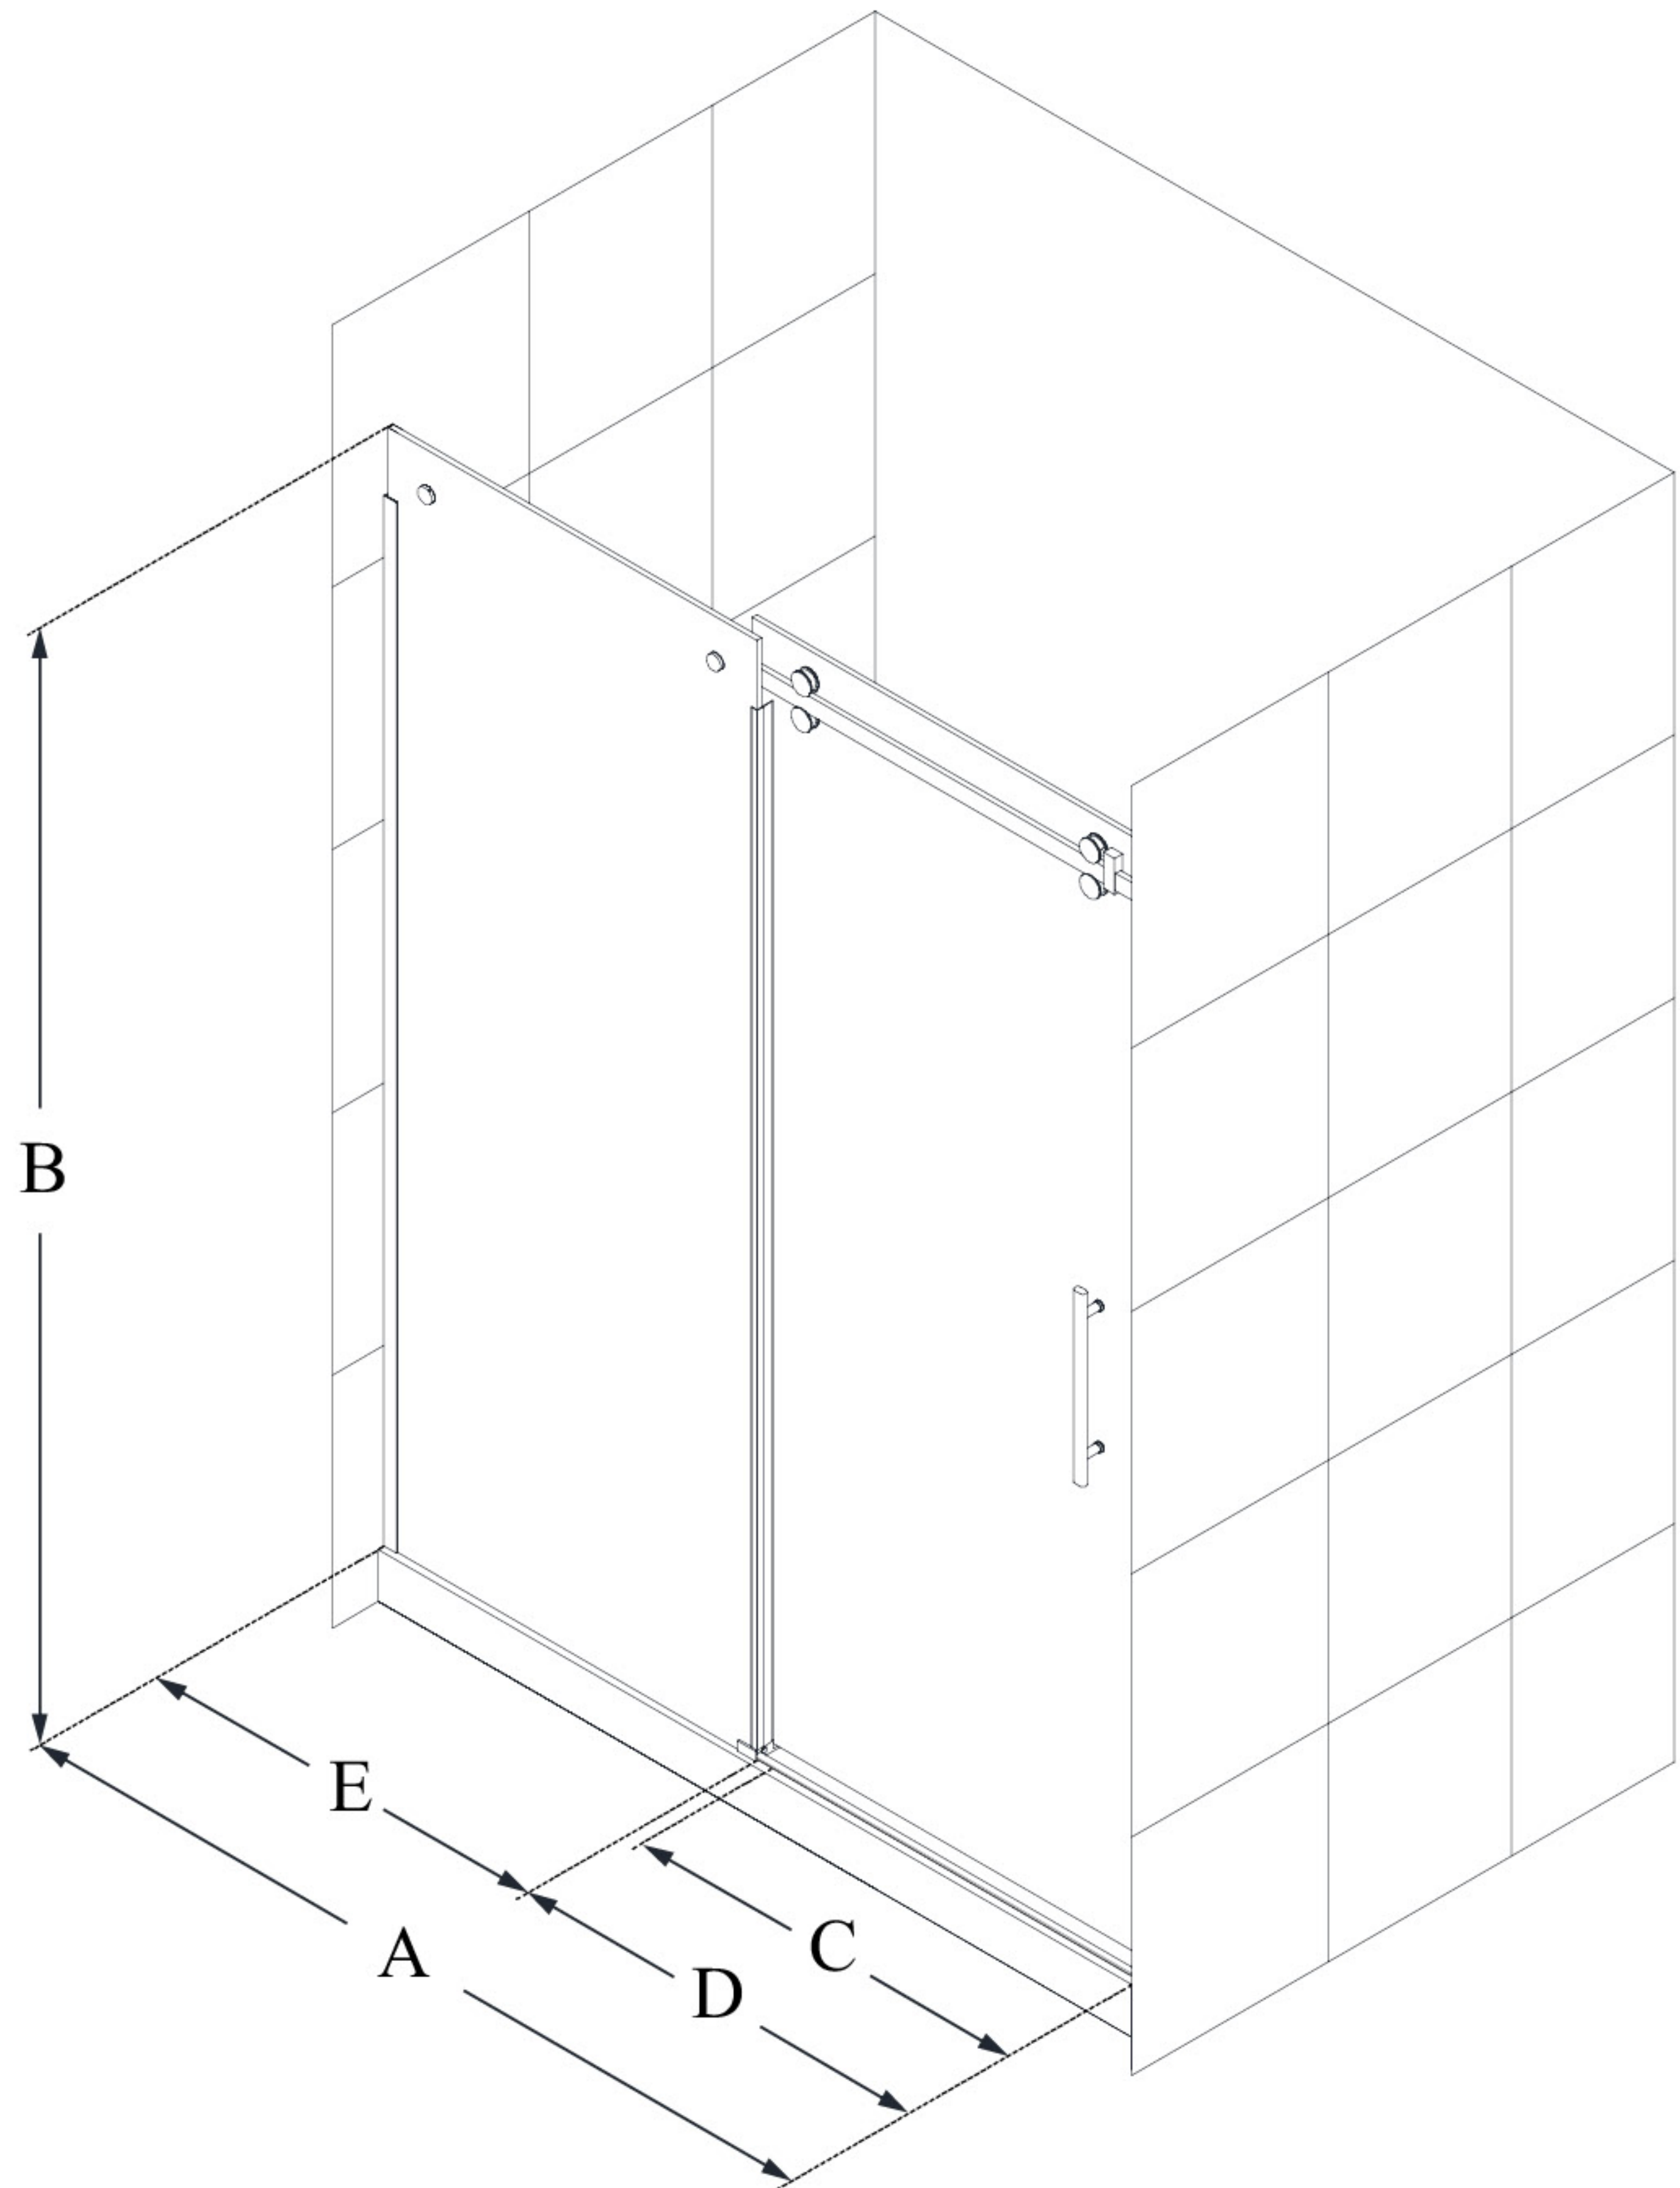

SHDR-6560760

ENIGMA SKY

DreamLine Enigma Sky 56-60" W
x 76" H Frameless Sliding Shower
Door

SLIDING DOOR

CONFIGURATION DIMENSIONS:

A: 56 - 60"

MODEL WIDTH

B: 76"

MODEL HEIGHT

C: 21 3/8 - 25 3/8"

ACCESS WIDTH

D: 32 5/8"

DOOR WIDTH

E: 28 1/8"

INLINE PANEL WIDTH

DreamLine reserves the right to update or modify the hardware or materials pictured without prior notice for the purpose of product improvement and customer satisfaction.