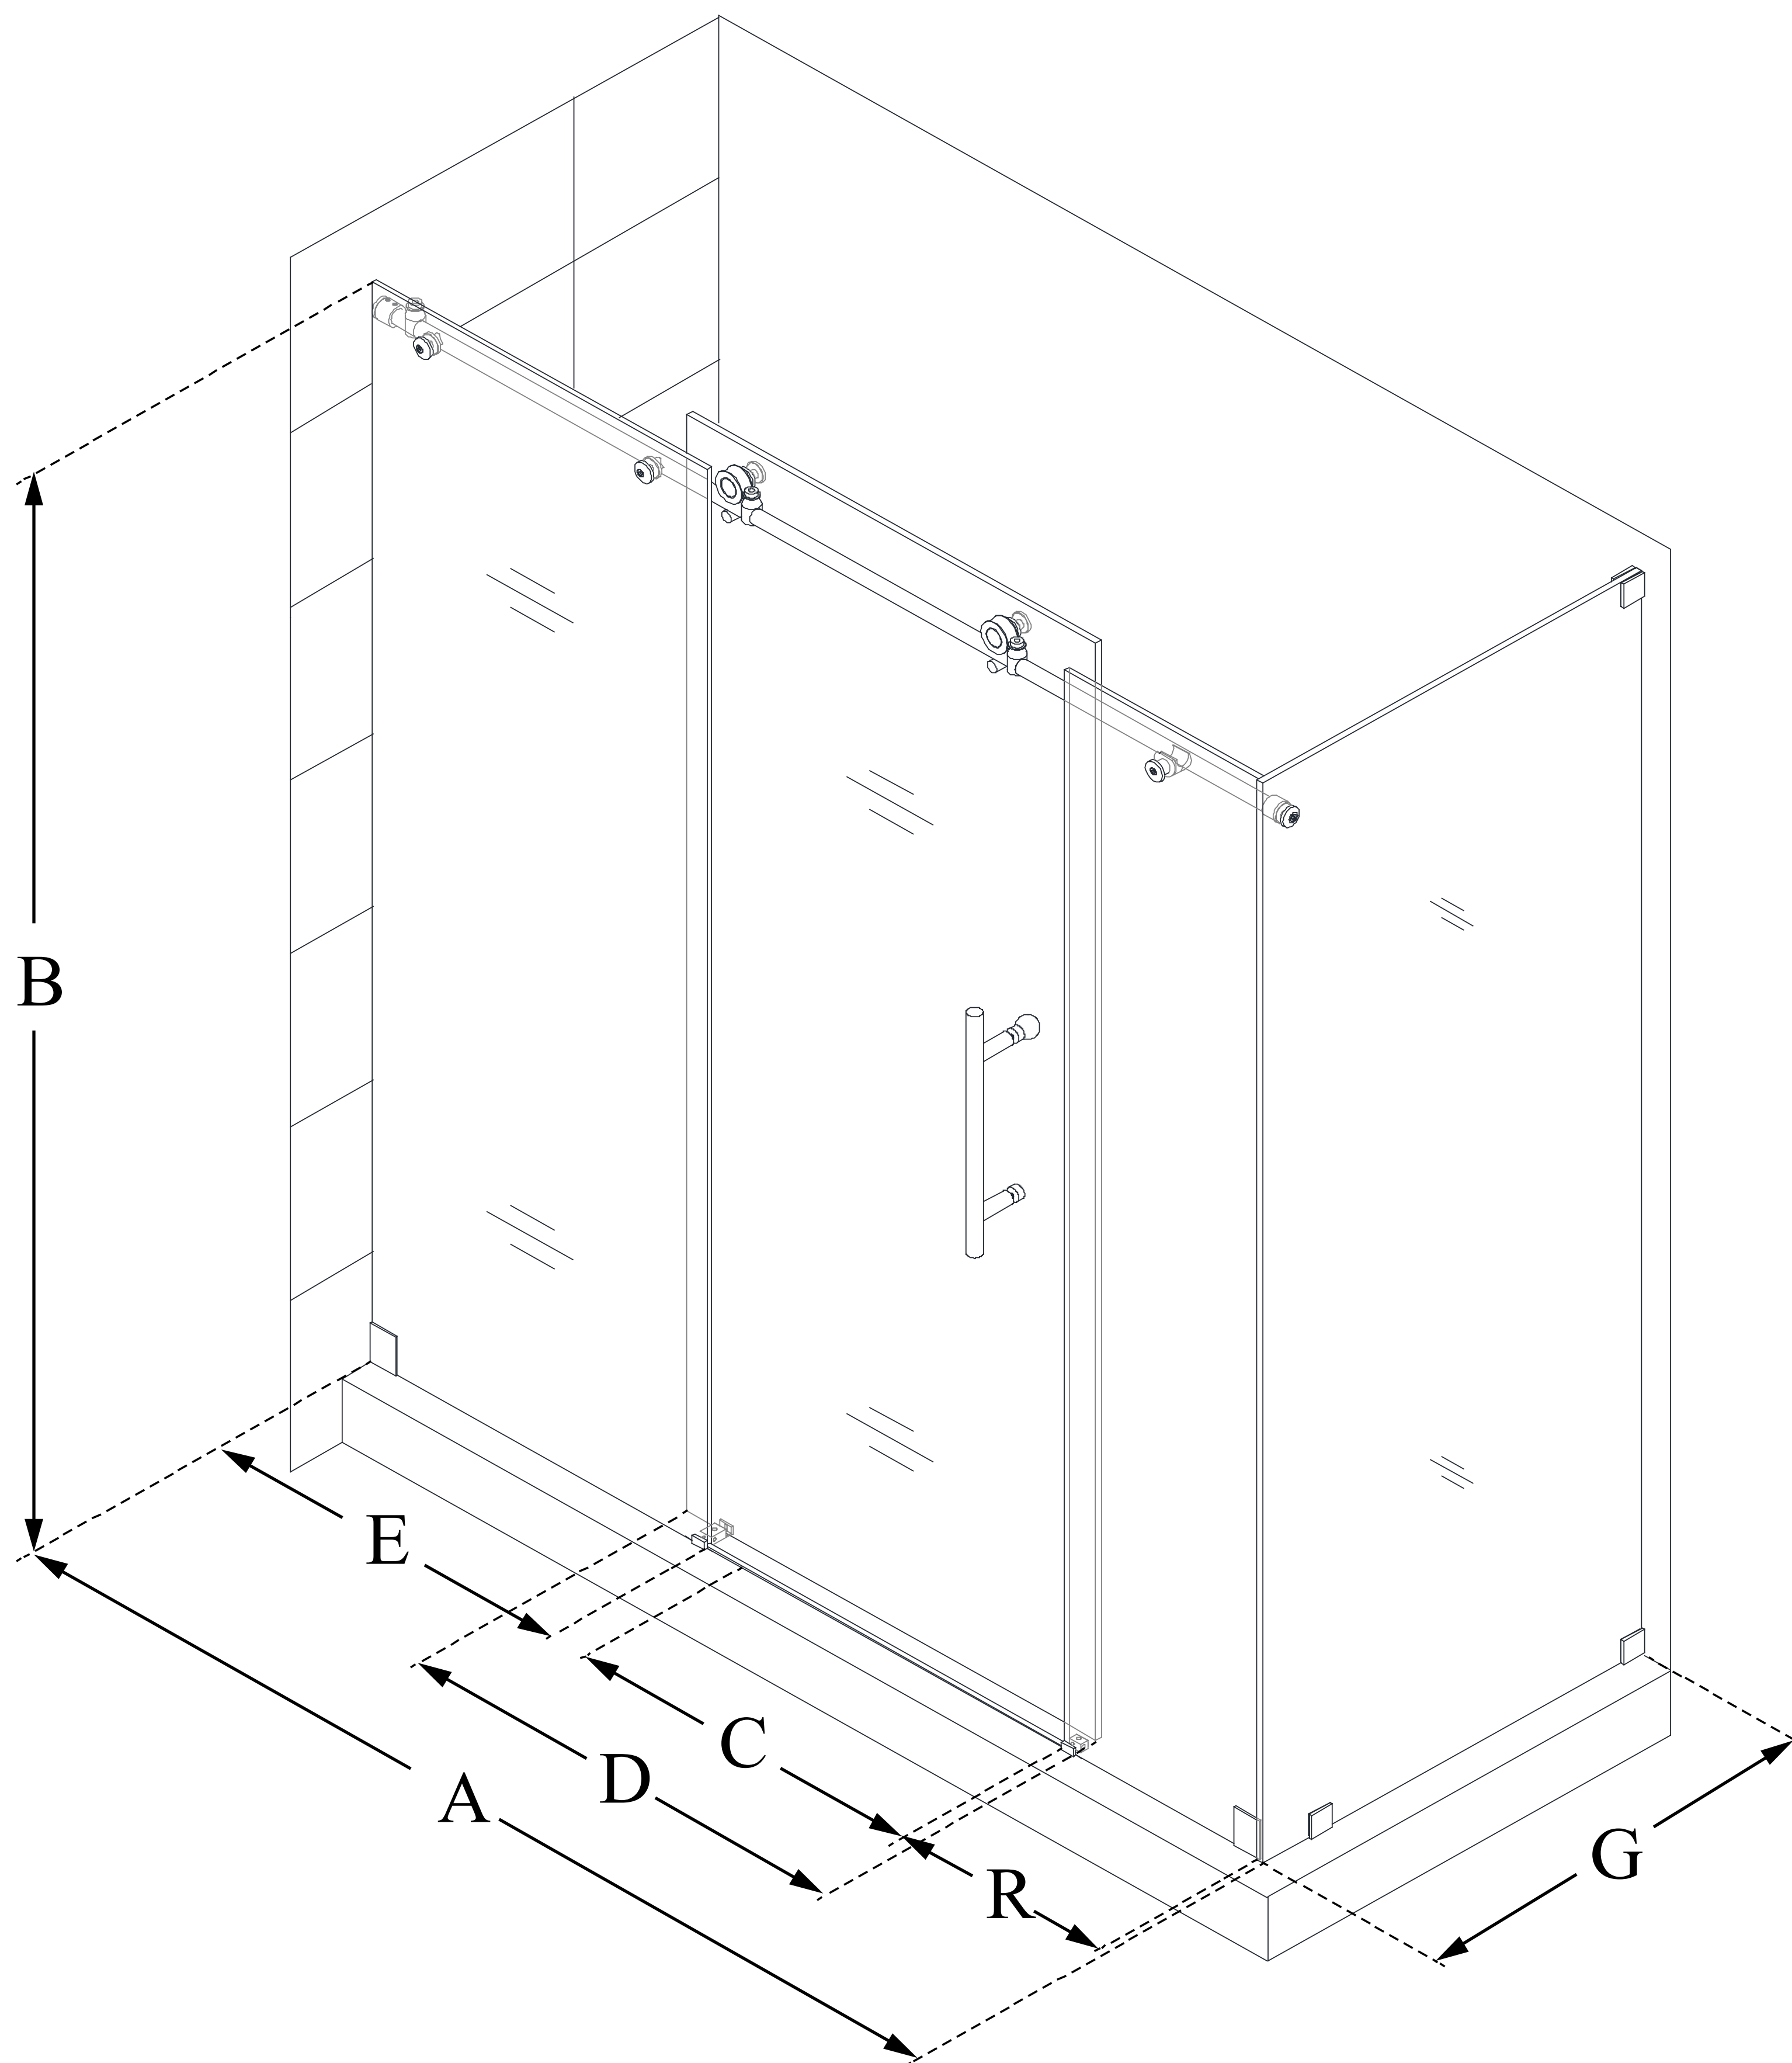

SHEN-6132721

ENIGMA-X

DreamLine Enigma-X 32 1/2
in. D x 72 3/8 in. W x 76 in. H
Fully Frameless Sliding Shower
Enclosure

SLIDING DOOR

CONFIGURATION DIMENSIONS:

A: 68 3/8 - 72 3/8 in.

MODEL WIDTH

B: 76 in.

MODEL HEIGHT

C: 21 5/8 - 25 5/8 in.

ACCESS WIDTH

D: 32 in.

DOOR WIDTH

E: 29 3/16 in.

INLINE PANEL WIDTH

R: 13 3/8 in.

ADDITIONAL INLINE PANEL WIDTH

G: 32 1/2 in.

RETURN PANEL WIDTH

DreamLine reserves the right to update or modify the hardware or materials pictured without prior notice for the purpose of product improvement and customer satisfaction.