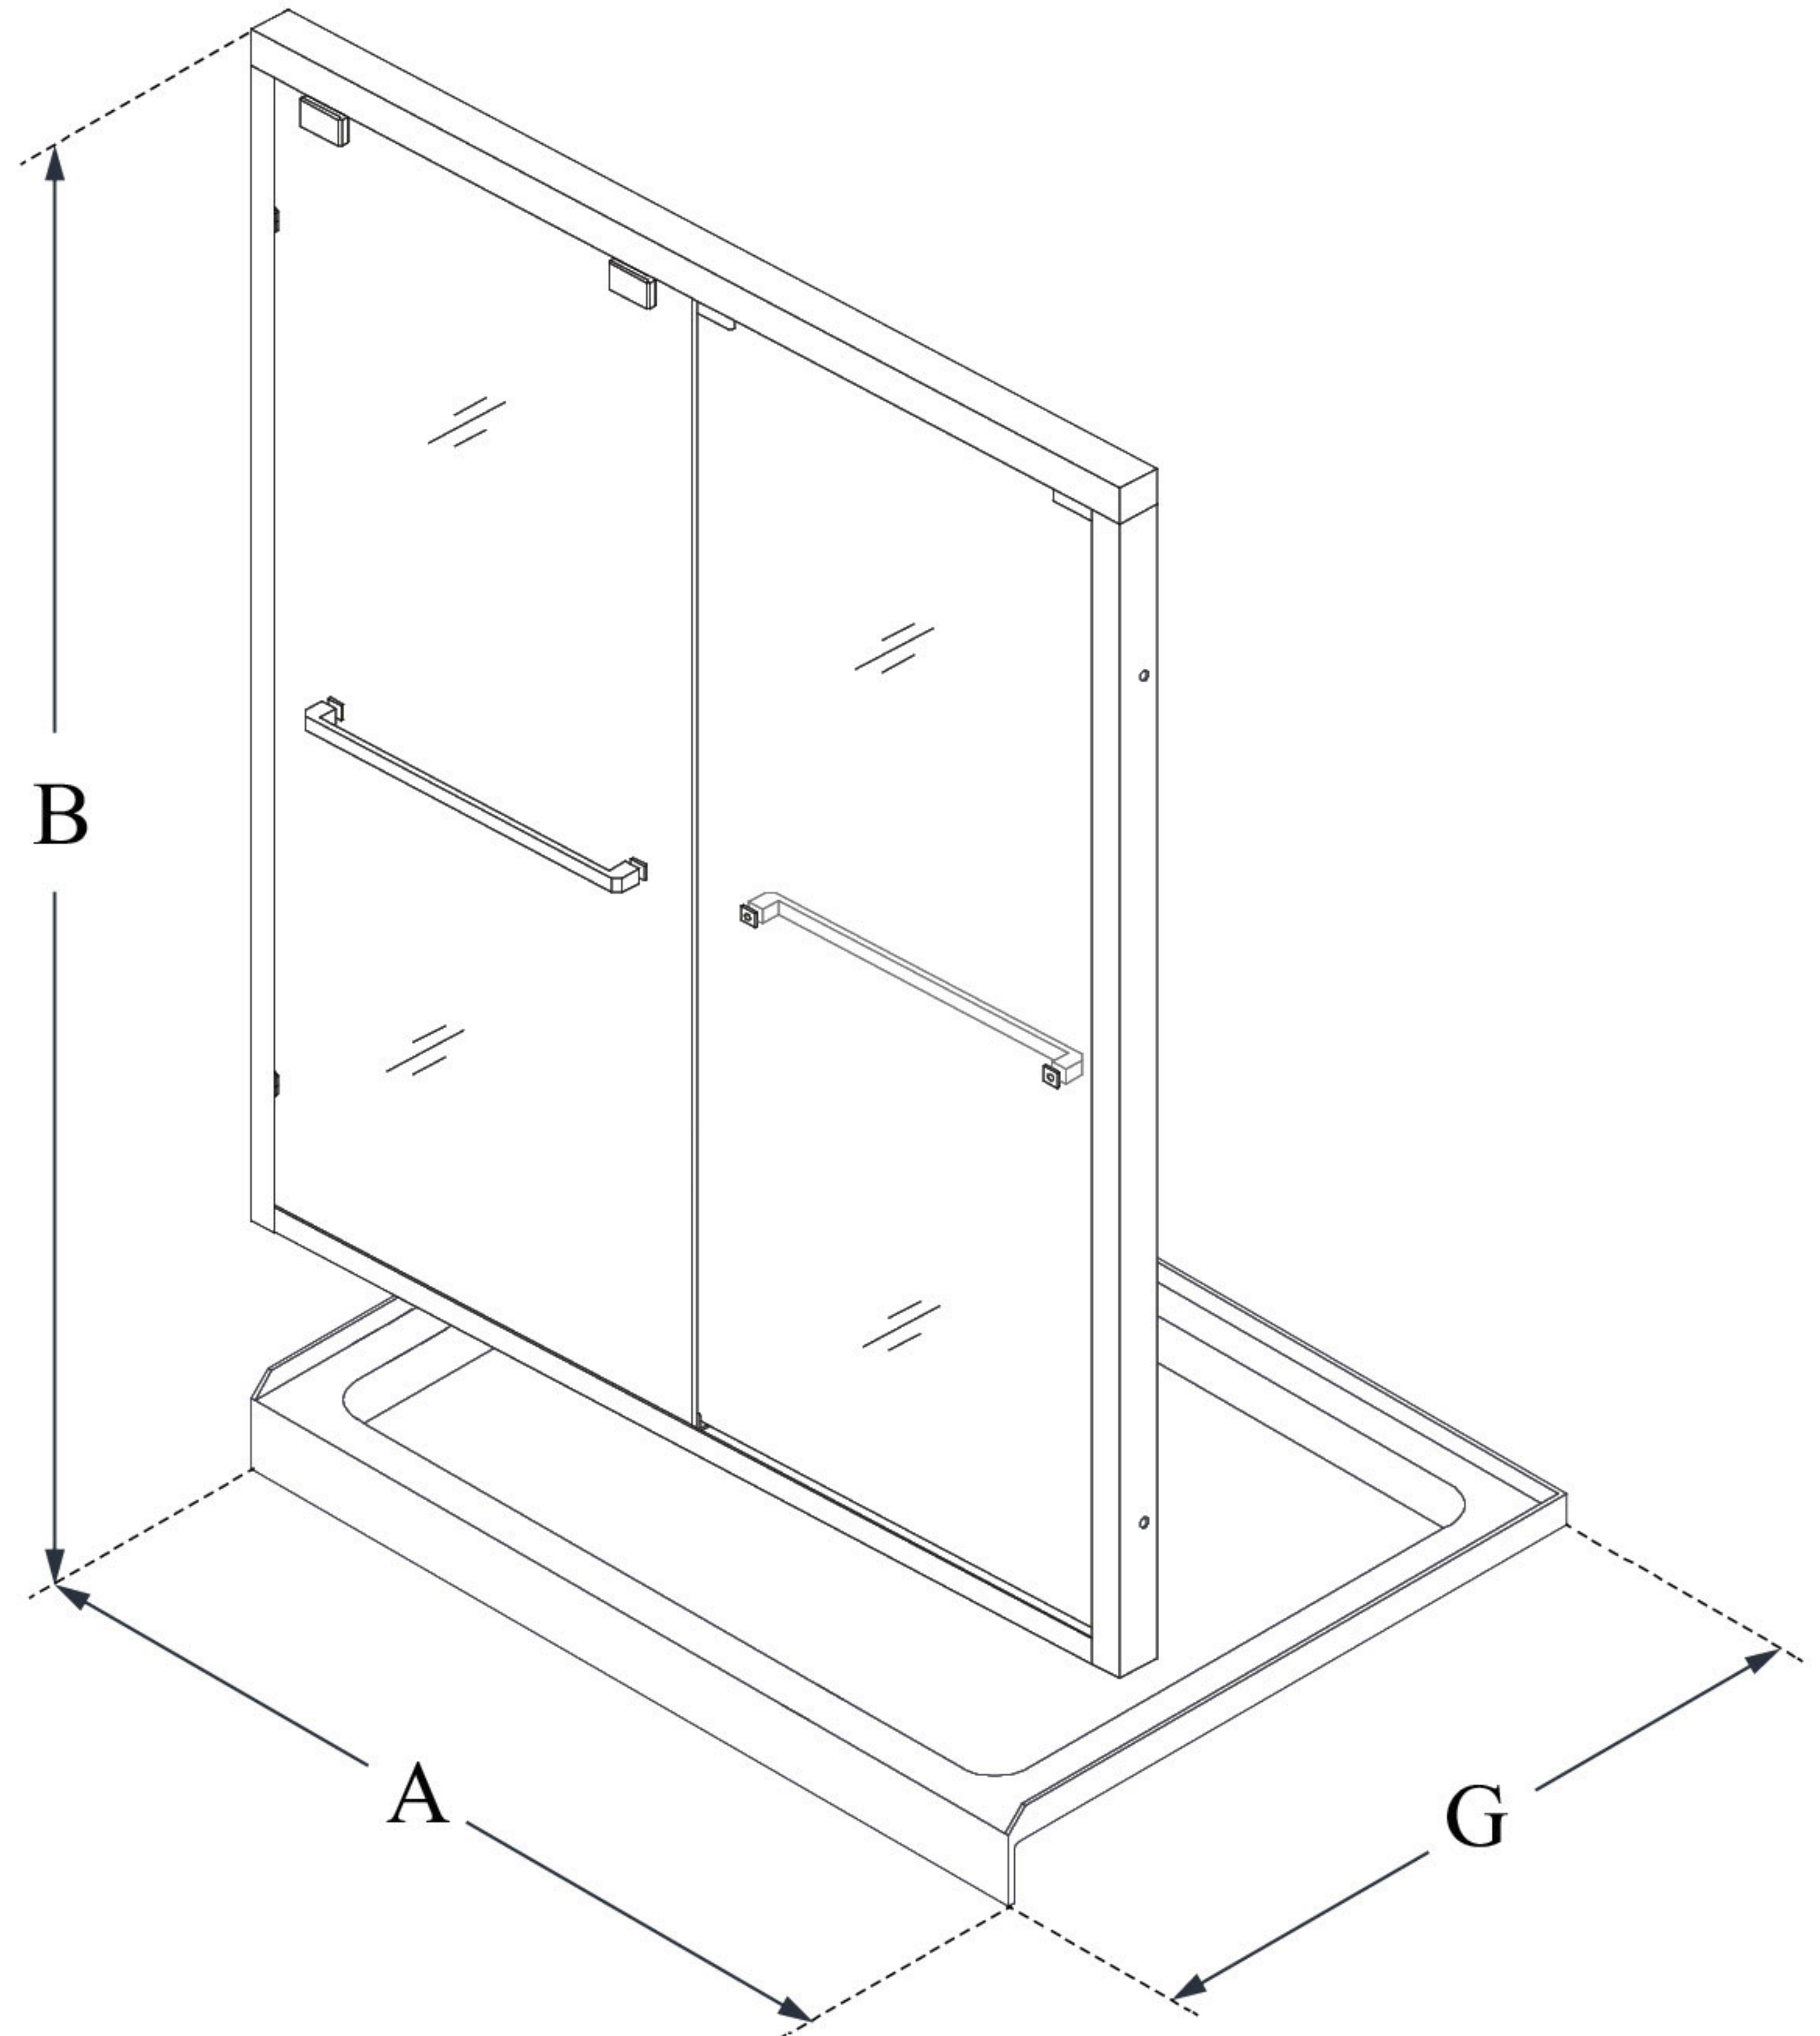

MODEL INFORMATION

DL-7009

ENCORE

DreamLine Encore 34 in. D x 48 in.
W x 78 3/4 in. H Semi-Frameless
Bypass Sliding Shower Door and
SlimLine Shower Base Kit

KIT CONTENTS:

- SHOWER DOOR
- SHOWER BASE

CONFIGURATION DIMENSIONS:

A: 48"
KIT WIDTH

B: 78 3/4"
KIT HEIGHT

G: 34"
KIT DEPTH

AVAILABLE DRAIN LOCATIONS:

- CENTER

For precise drain location, please refer to the
included base technical drawing

DreamLine reserves the right to update or modify the hardware or materials pictured
without prior notice for the purpose of product improvement and customer satisfaction.