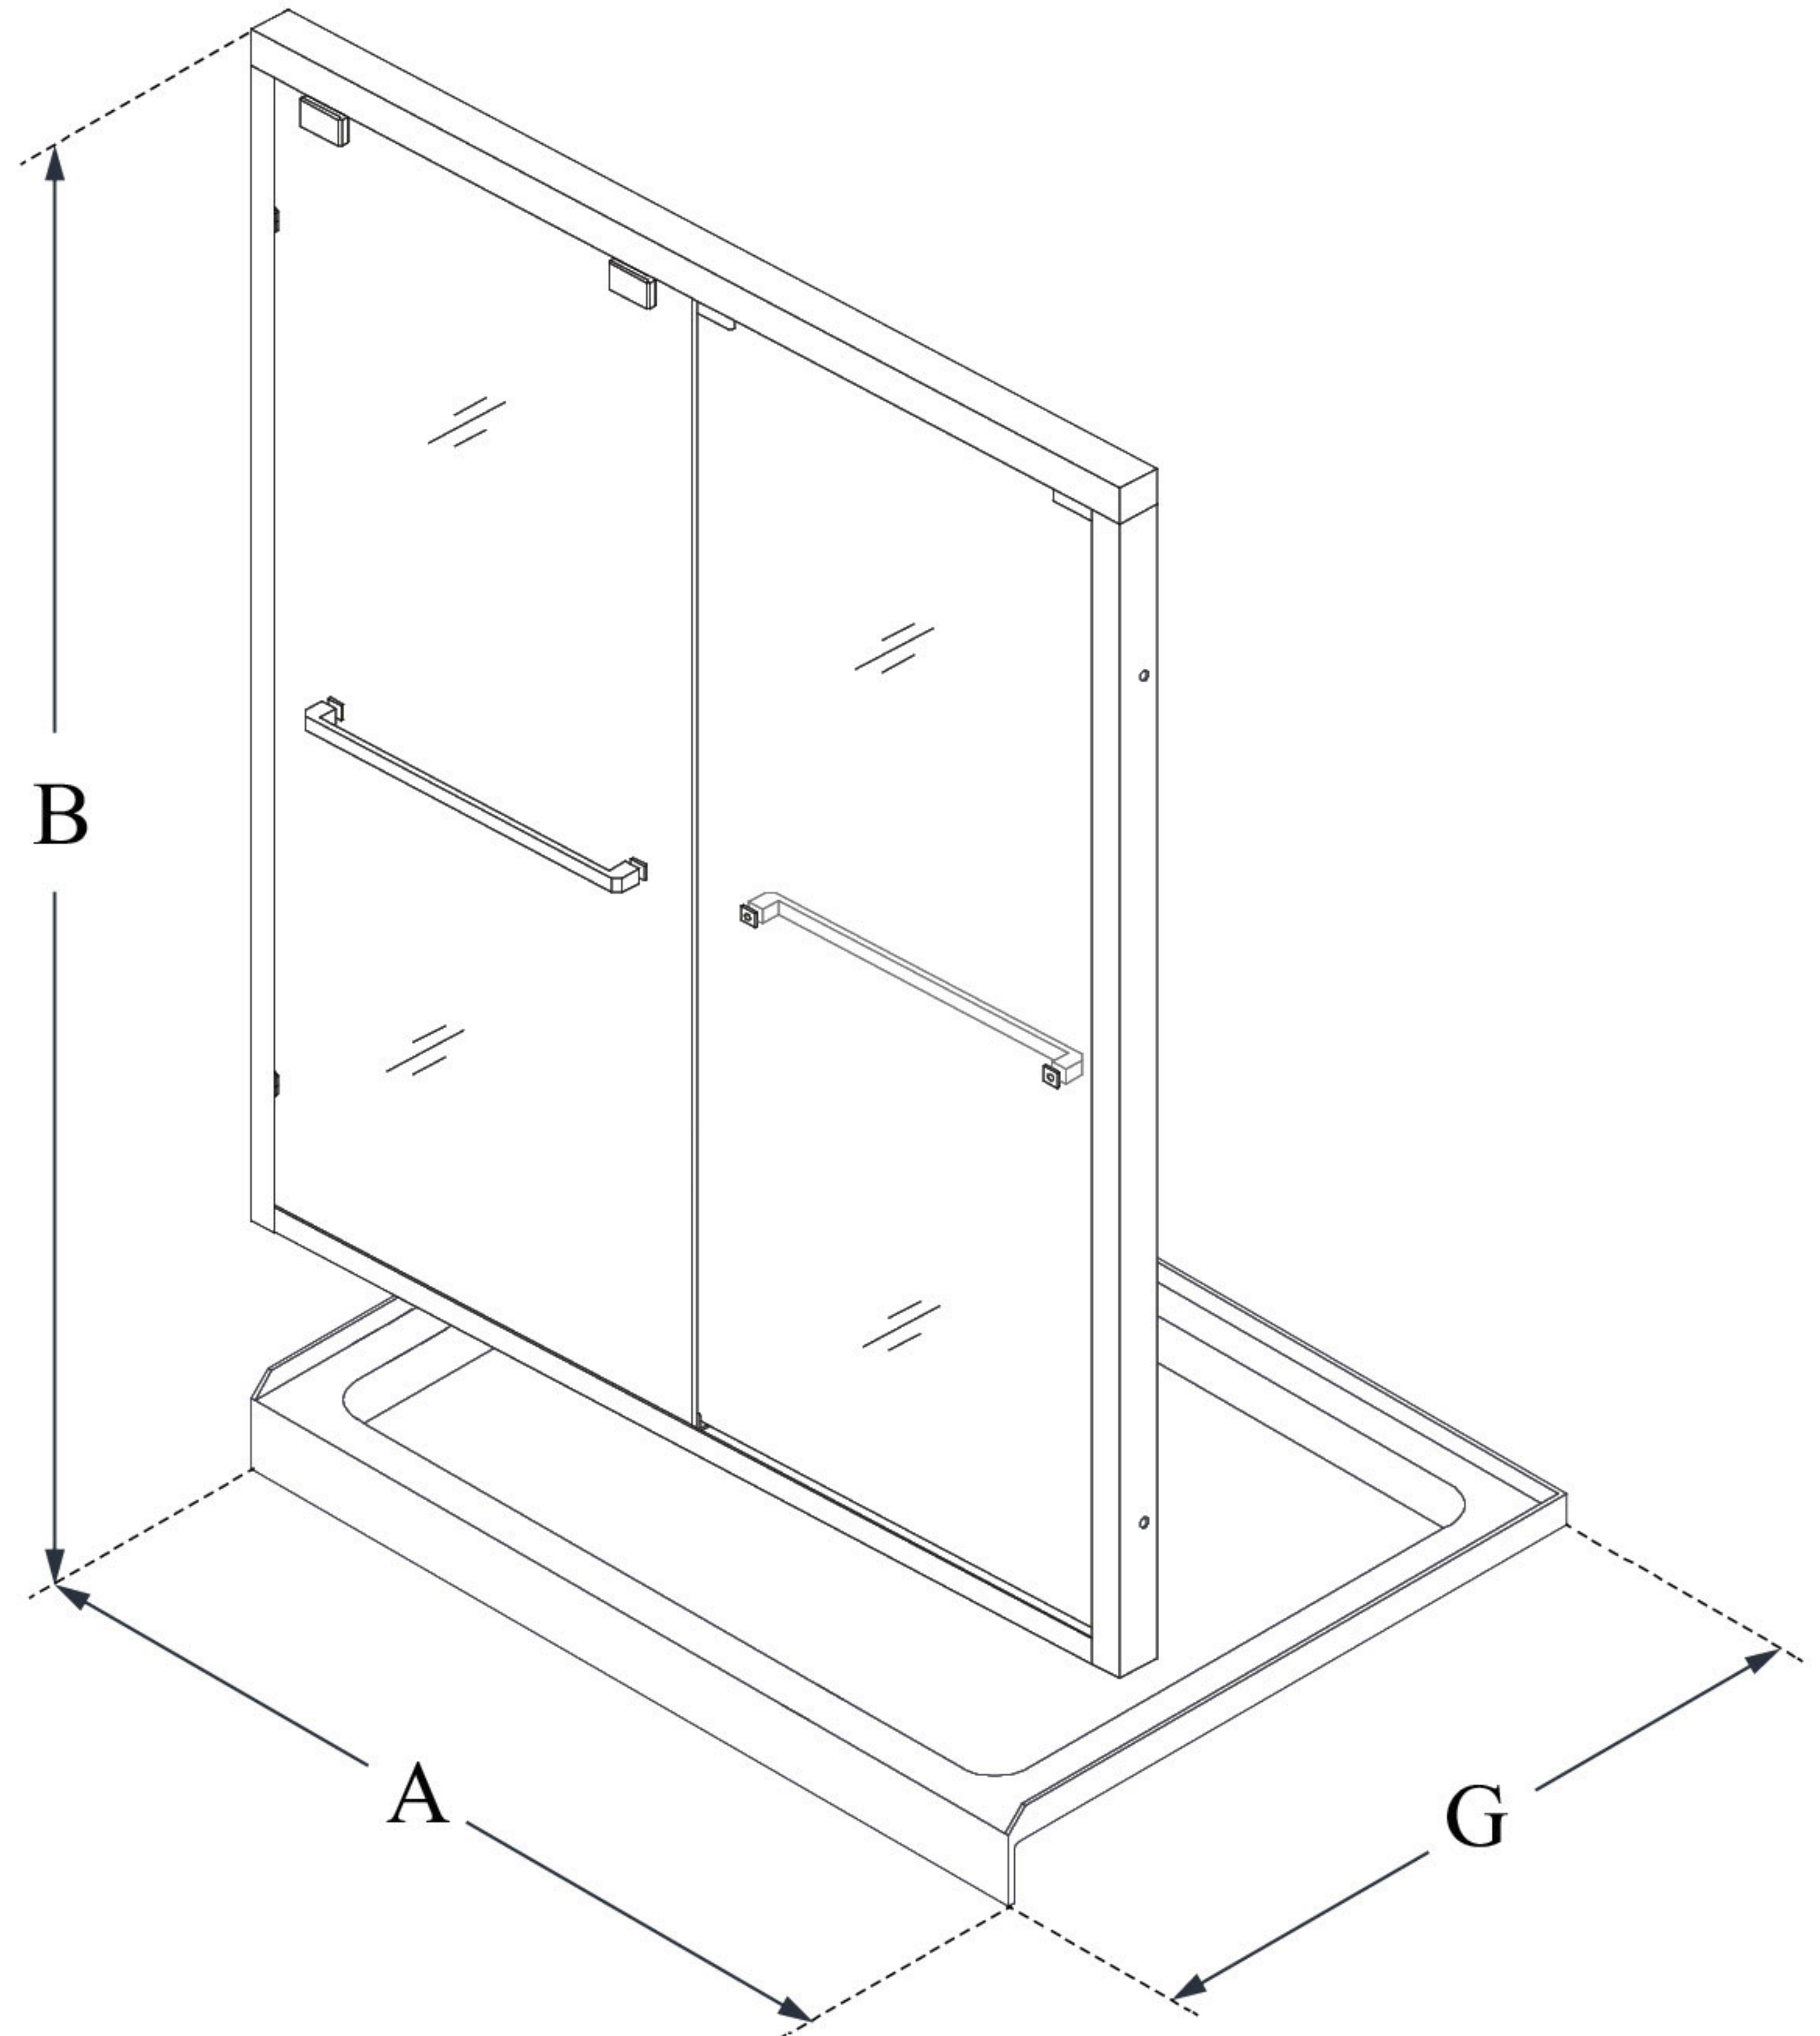

## ENCORE

DreamLine Encore 32 in. D x 48 in.  
W x 78 3/4 in. H Semi-Frameless  
Bypass Sliding Shower Door and  
SlimLine Shower Base Kit

### KIT CONTENTS:

- SHOWER DOOR
- SHOWER BASE

### CONFIGURATION DIMENSIONS:

**A: 48"**  
KIT WIDTH

**B: 78 3/4"**  
KIT HEIGHT

**G: 32"**  
KIT DEPTH

### AVAILABLE DRAIN LOCATIONS:

- CENTER

For precise drain location, please refer to the  
included base technical drawing

DreamLine reserves the right to update or modify the hardware or materials pictured  
without prior notice for the purpose of product improvement and customer satisfaction.