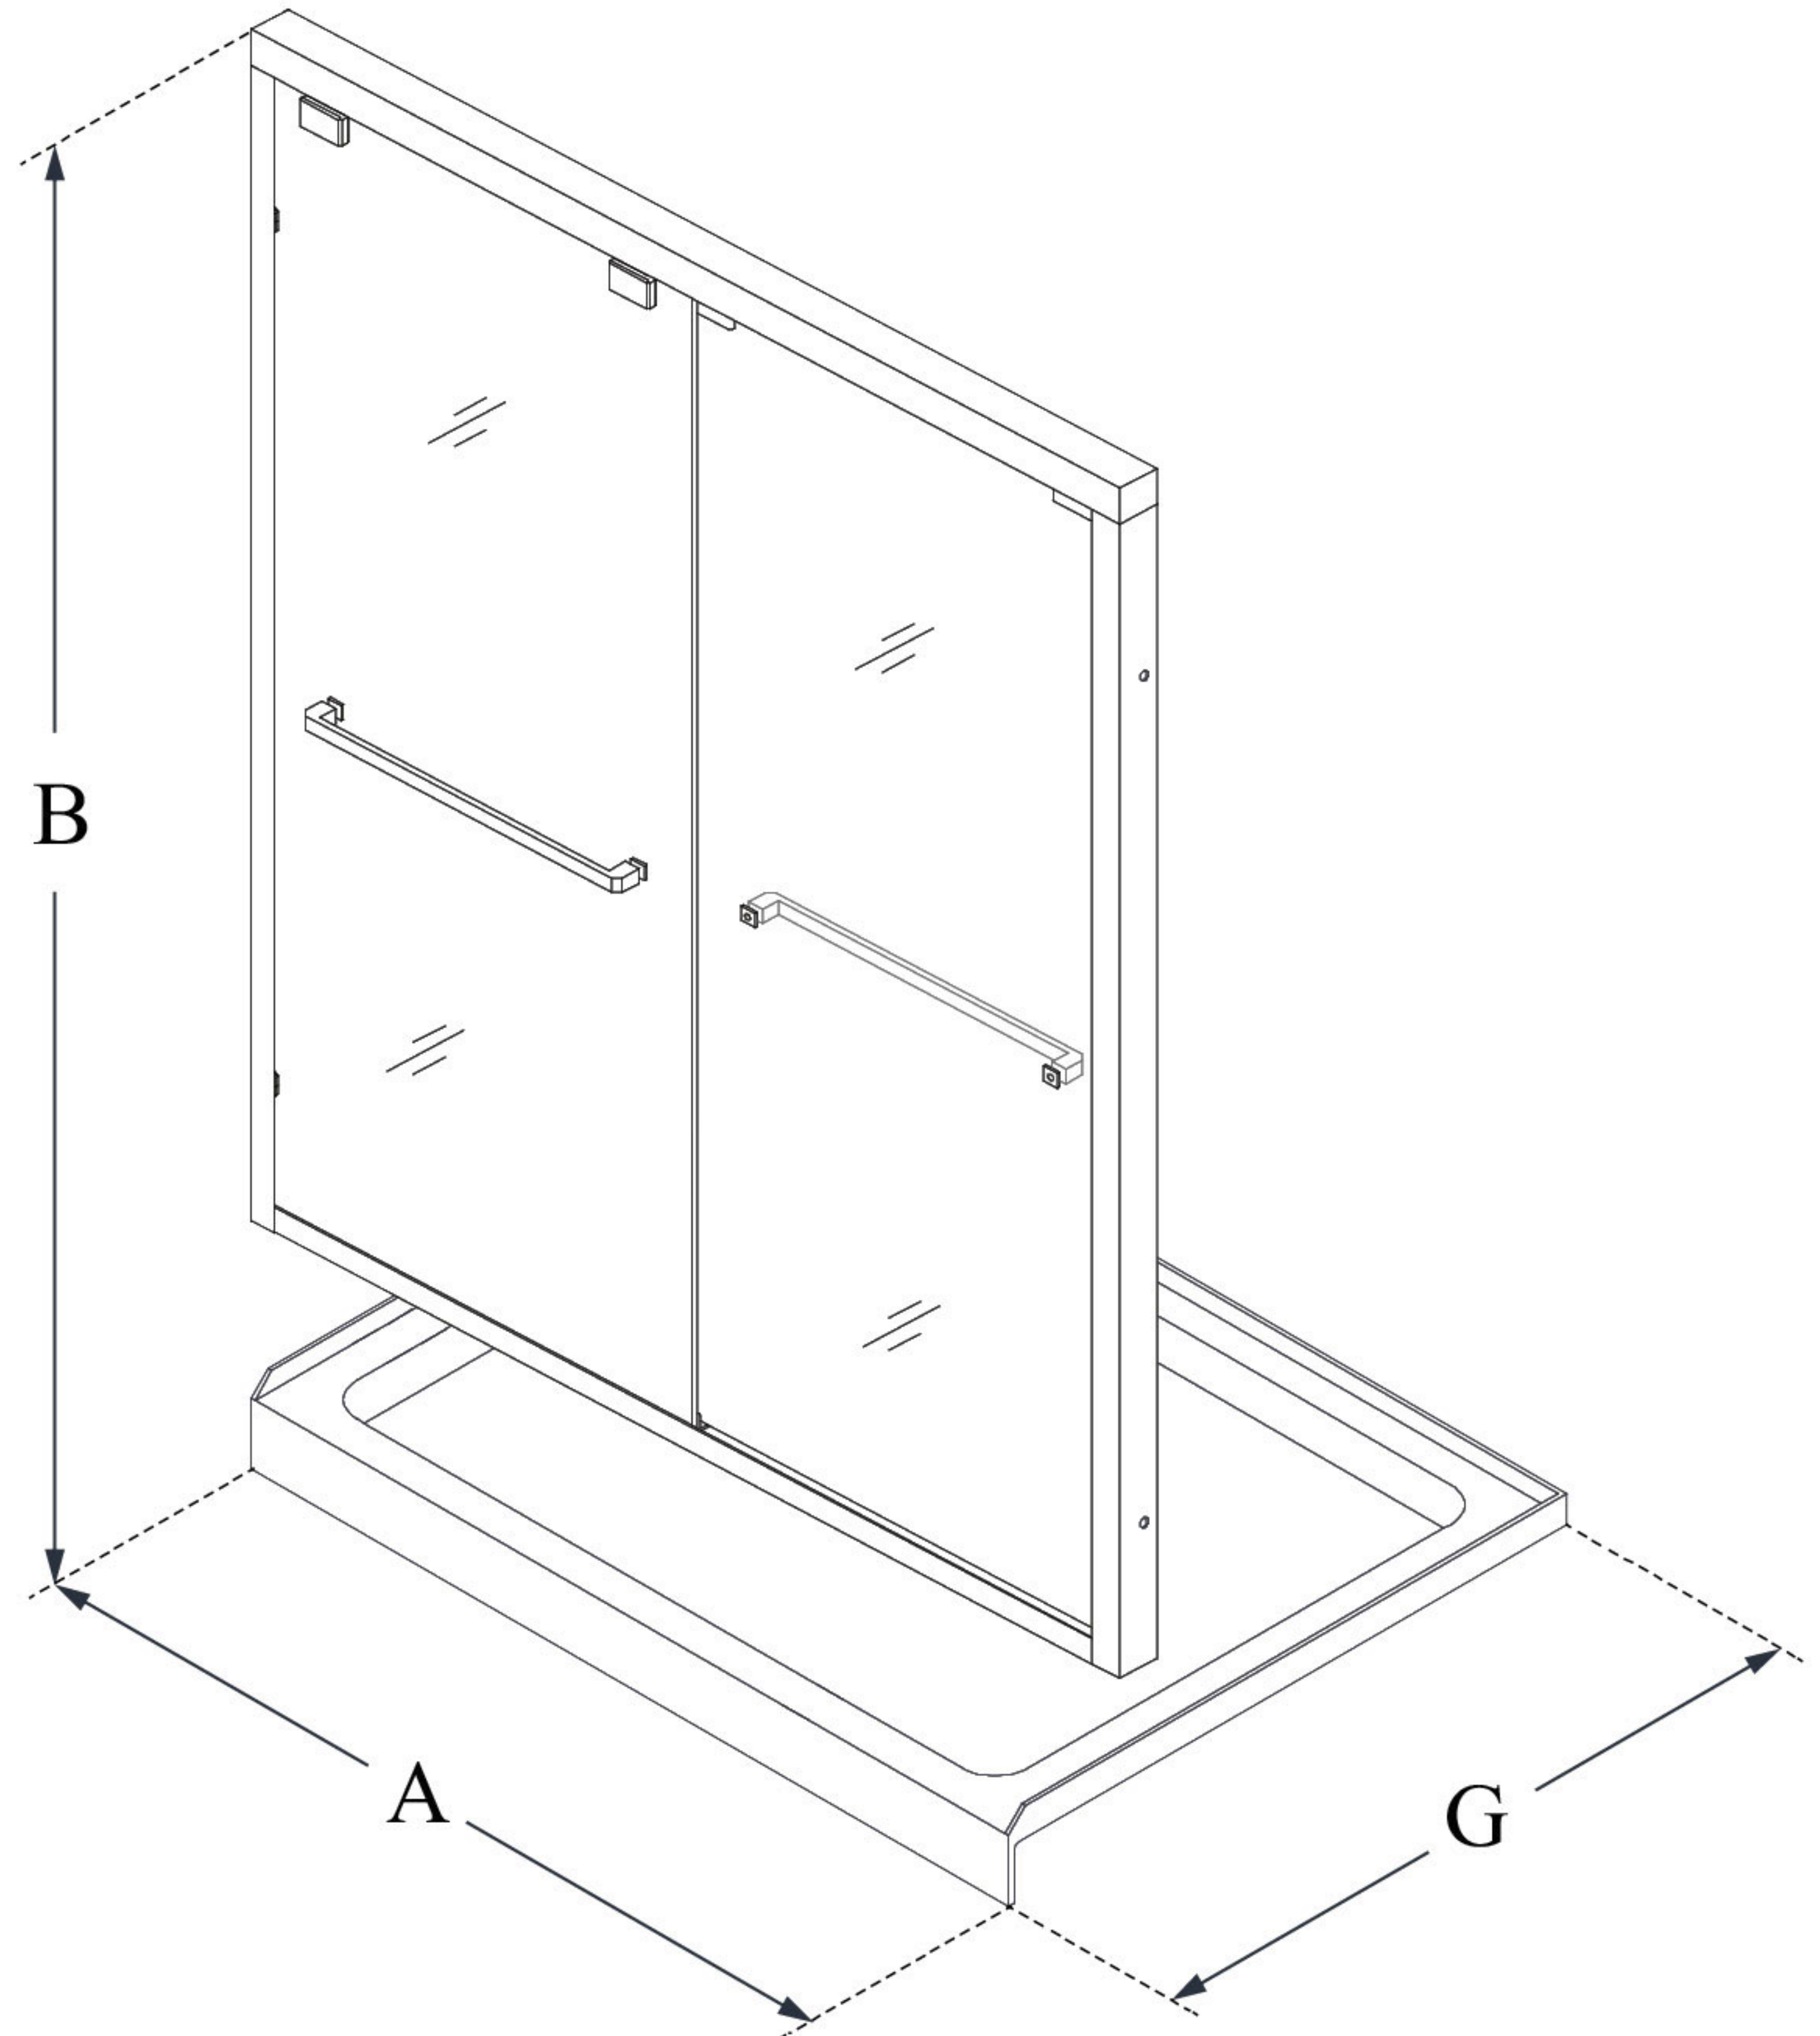

MODEL INFORMATION

DL-7007

ENCORE

DreamLine Encore 36 in. D x 60 in.
W x 78 3/4 in. H Semi-Frameless
Bypass Sliding Shower Door and
SlimLine Shower Base Kit

KIT CONTENTS:

- SHOWER DOOR
- SHOWER BASE

CONFIGURATION DIMENSIONS:

A: 60"
KIT WIDTH

B: 78 3/4"
KIT HEIGHT

G: 36"
KIT DEPTH

AVAILABLE DRAIN LOCATIONS:

- CENTER
- LEFT
- RIGHT

For precise drain location, please refer to the
included base technical drawing

DreamLine reserves the right to update or modify the hardware or materials pictured
without prior notice for the purpose of product improvement and customer satisfaction.