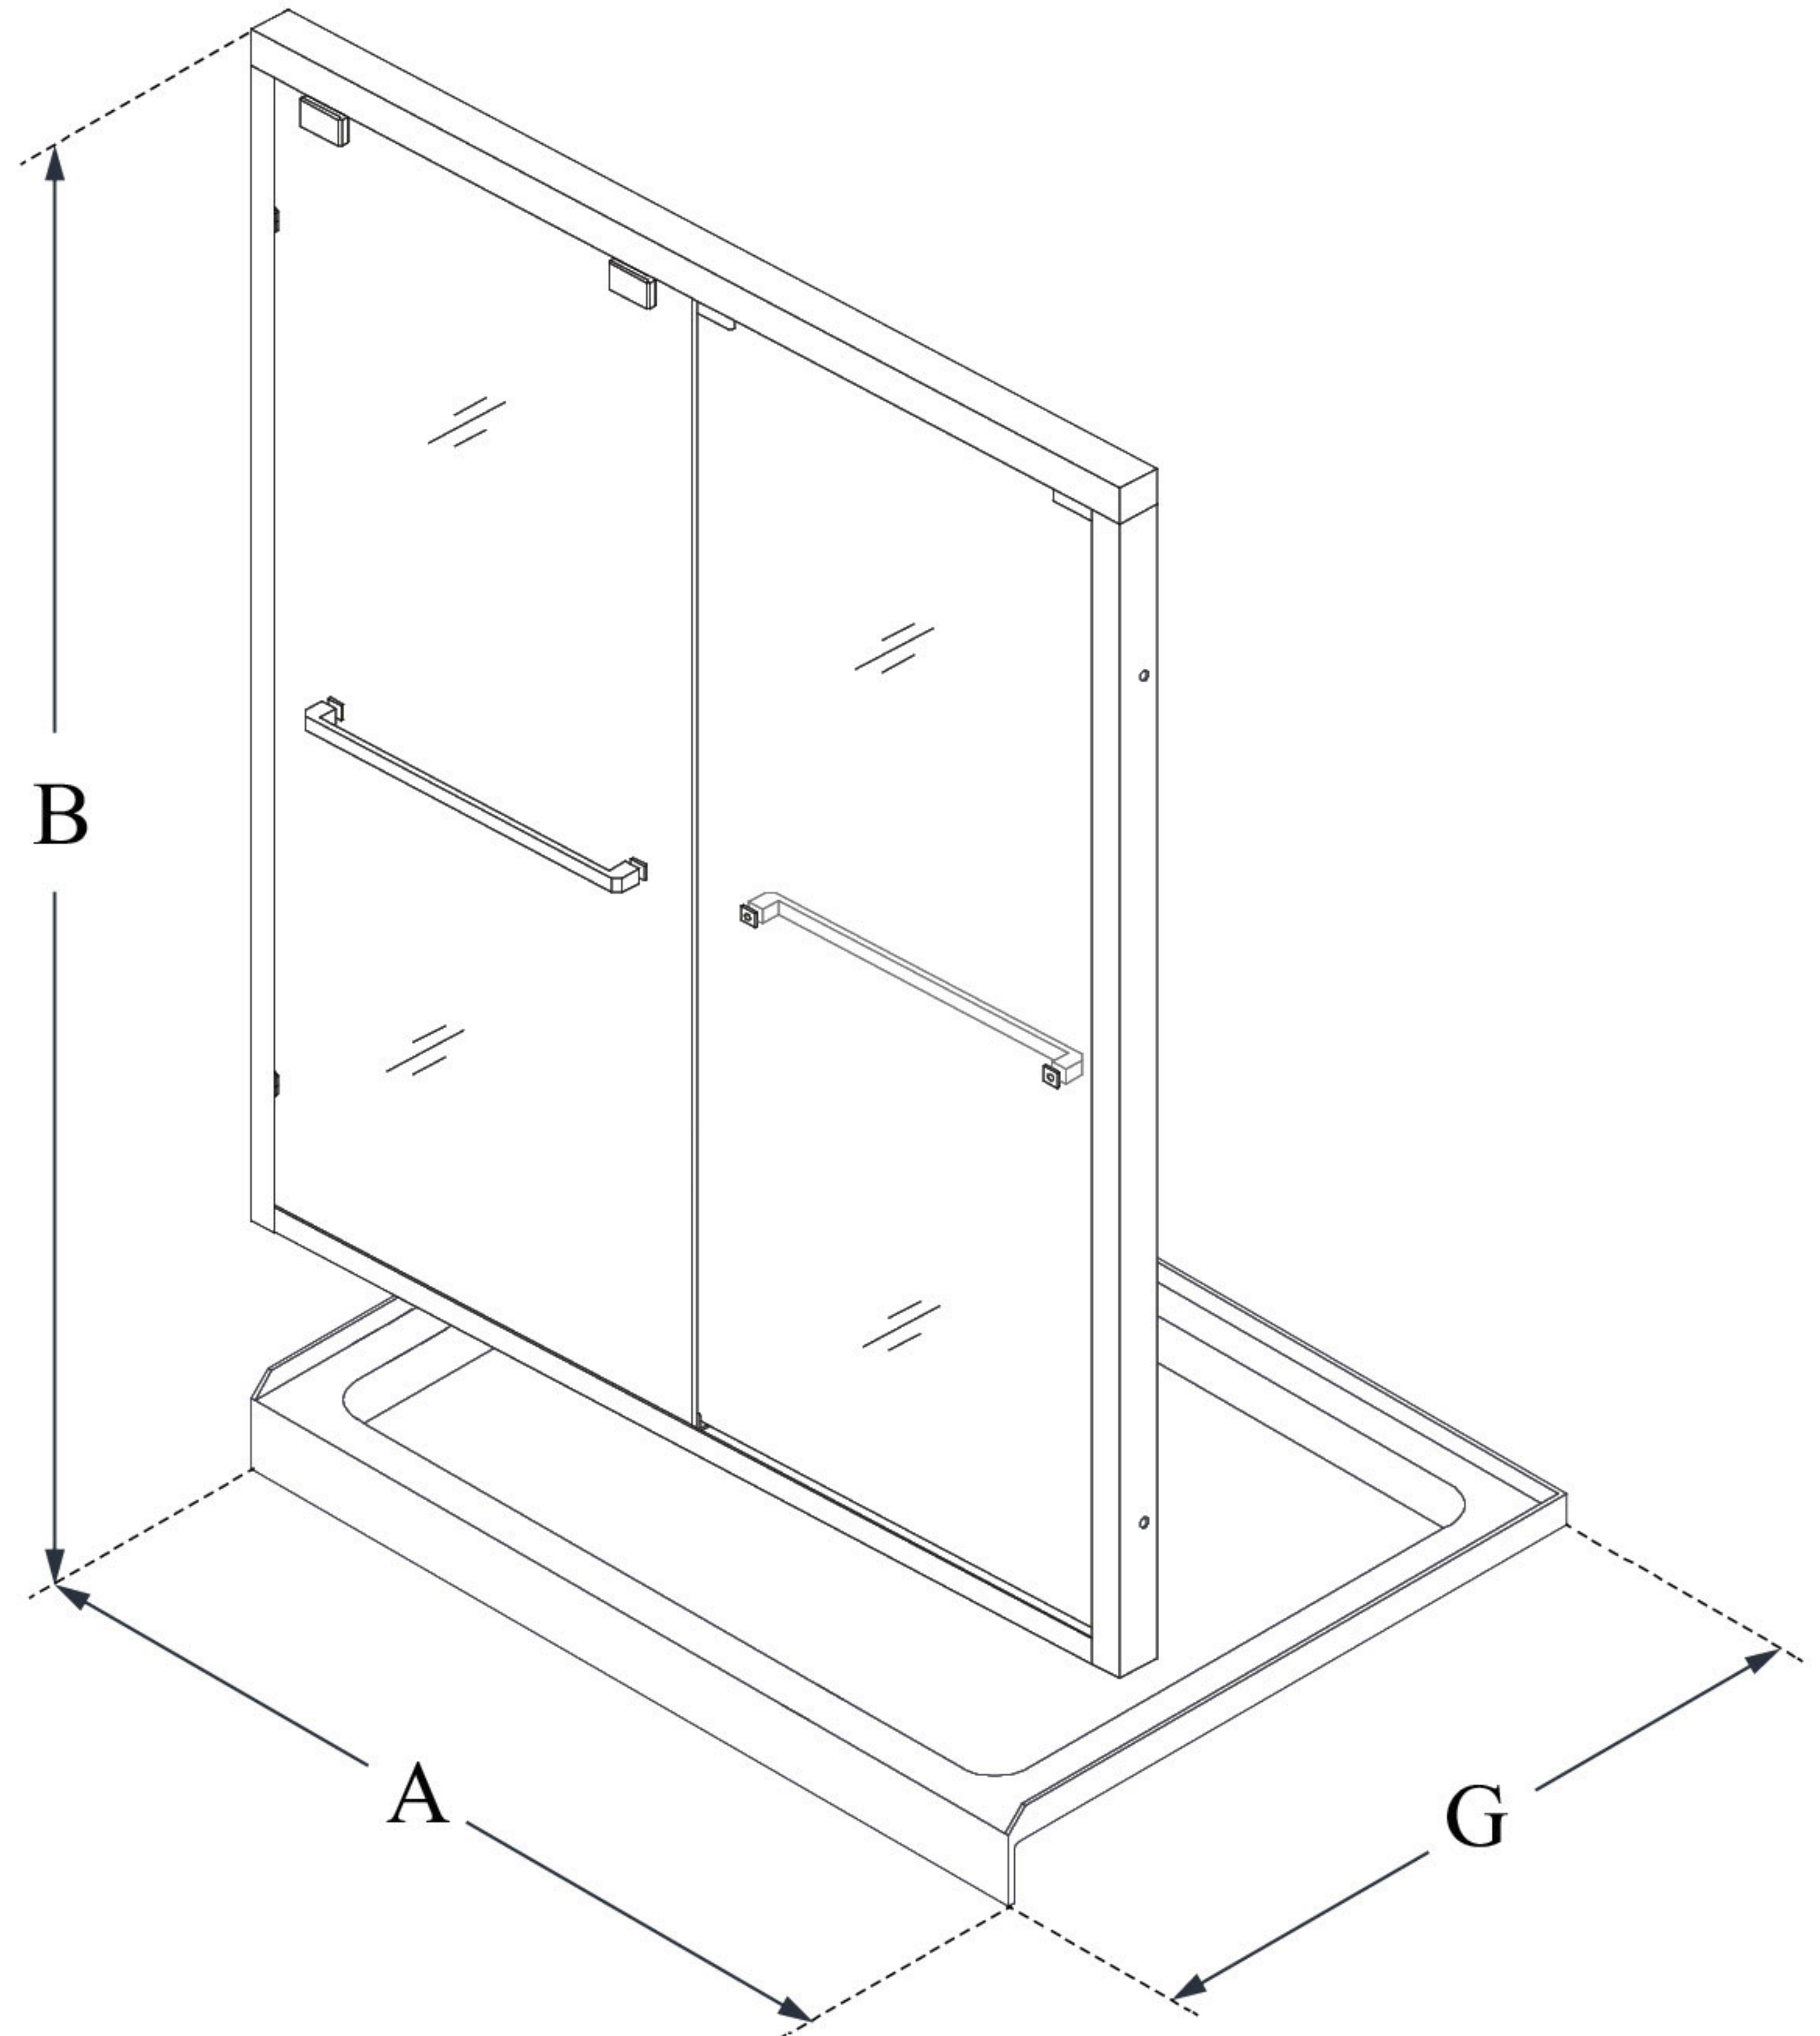

## ENCORE

DreamLine Encore 32 in. D x 60 in.  
W x 78 3/4 in. H Semi-Frameless  
Bypass Sliding Shower Door and  
SlimLine Shower Base Kit

### KIT CONTENTS:

- SHOWER DOOR
- SHOWER BASE

### CONFIGURATION DIMENSIONS:

**A: 60"**  
KIT WIDTH

**B: 78 3/4"**  
KIT HEIGHT

**G: 32"**  
KIT DEPTH

### AVAILABLE DRAIN LOCATIONS:

- CENTER
- LEFT
- RIGHT

For precise drain location, please refer to the  
included base technical drawing

DreamLine reserves the right to update or modify the hardware or materials pictured  
without prior notice for the purpose of product improvement and customer satisfaction.