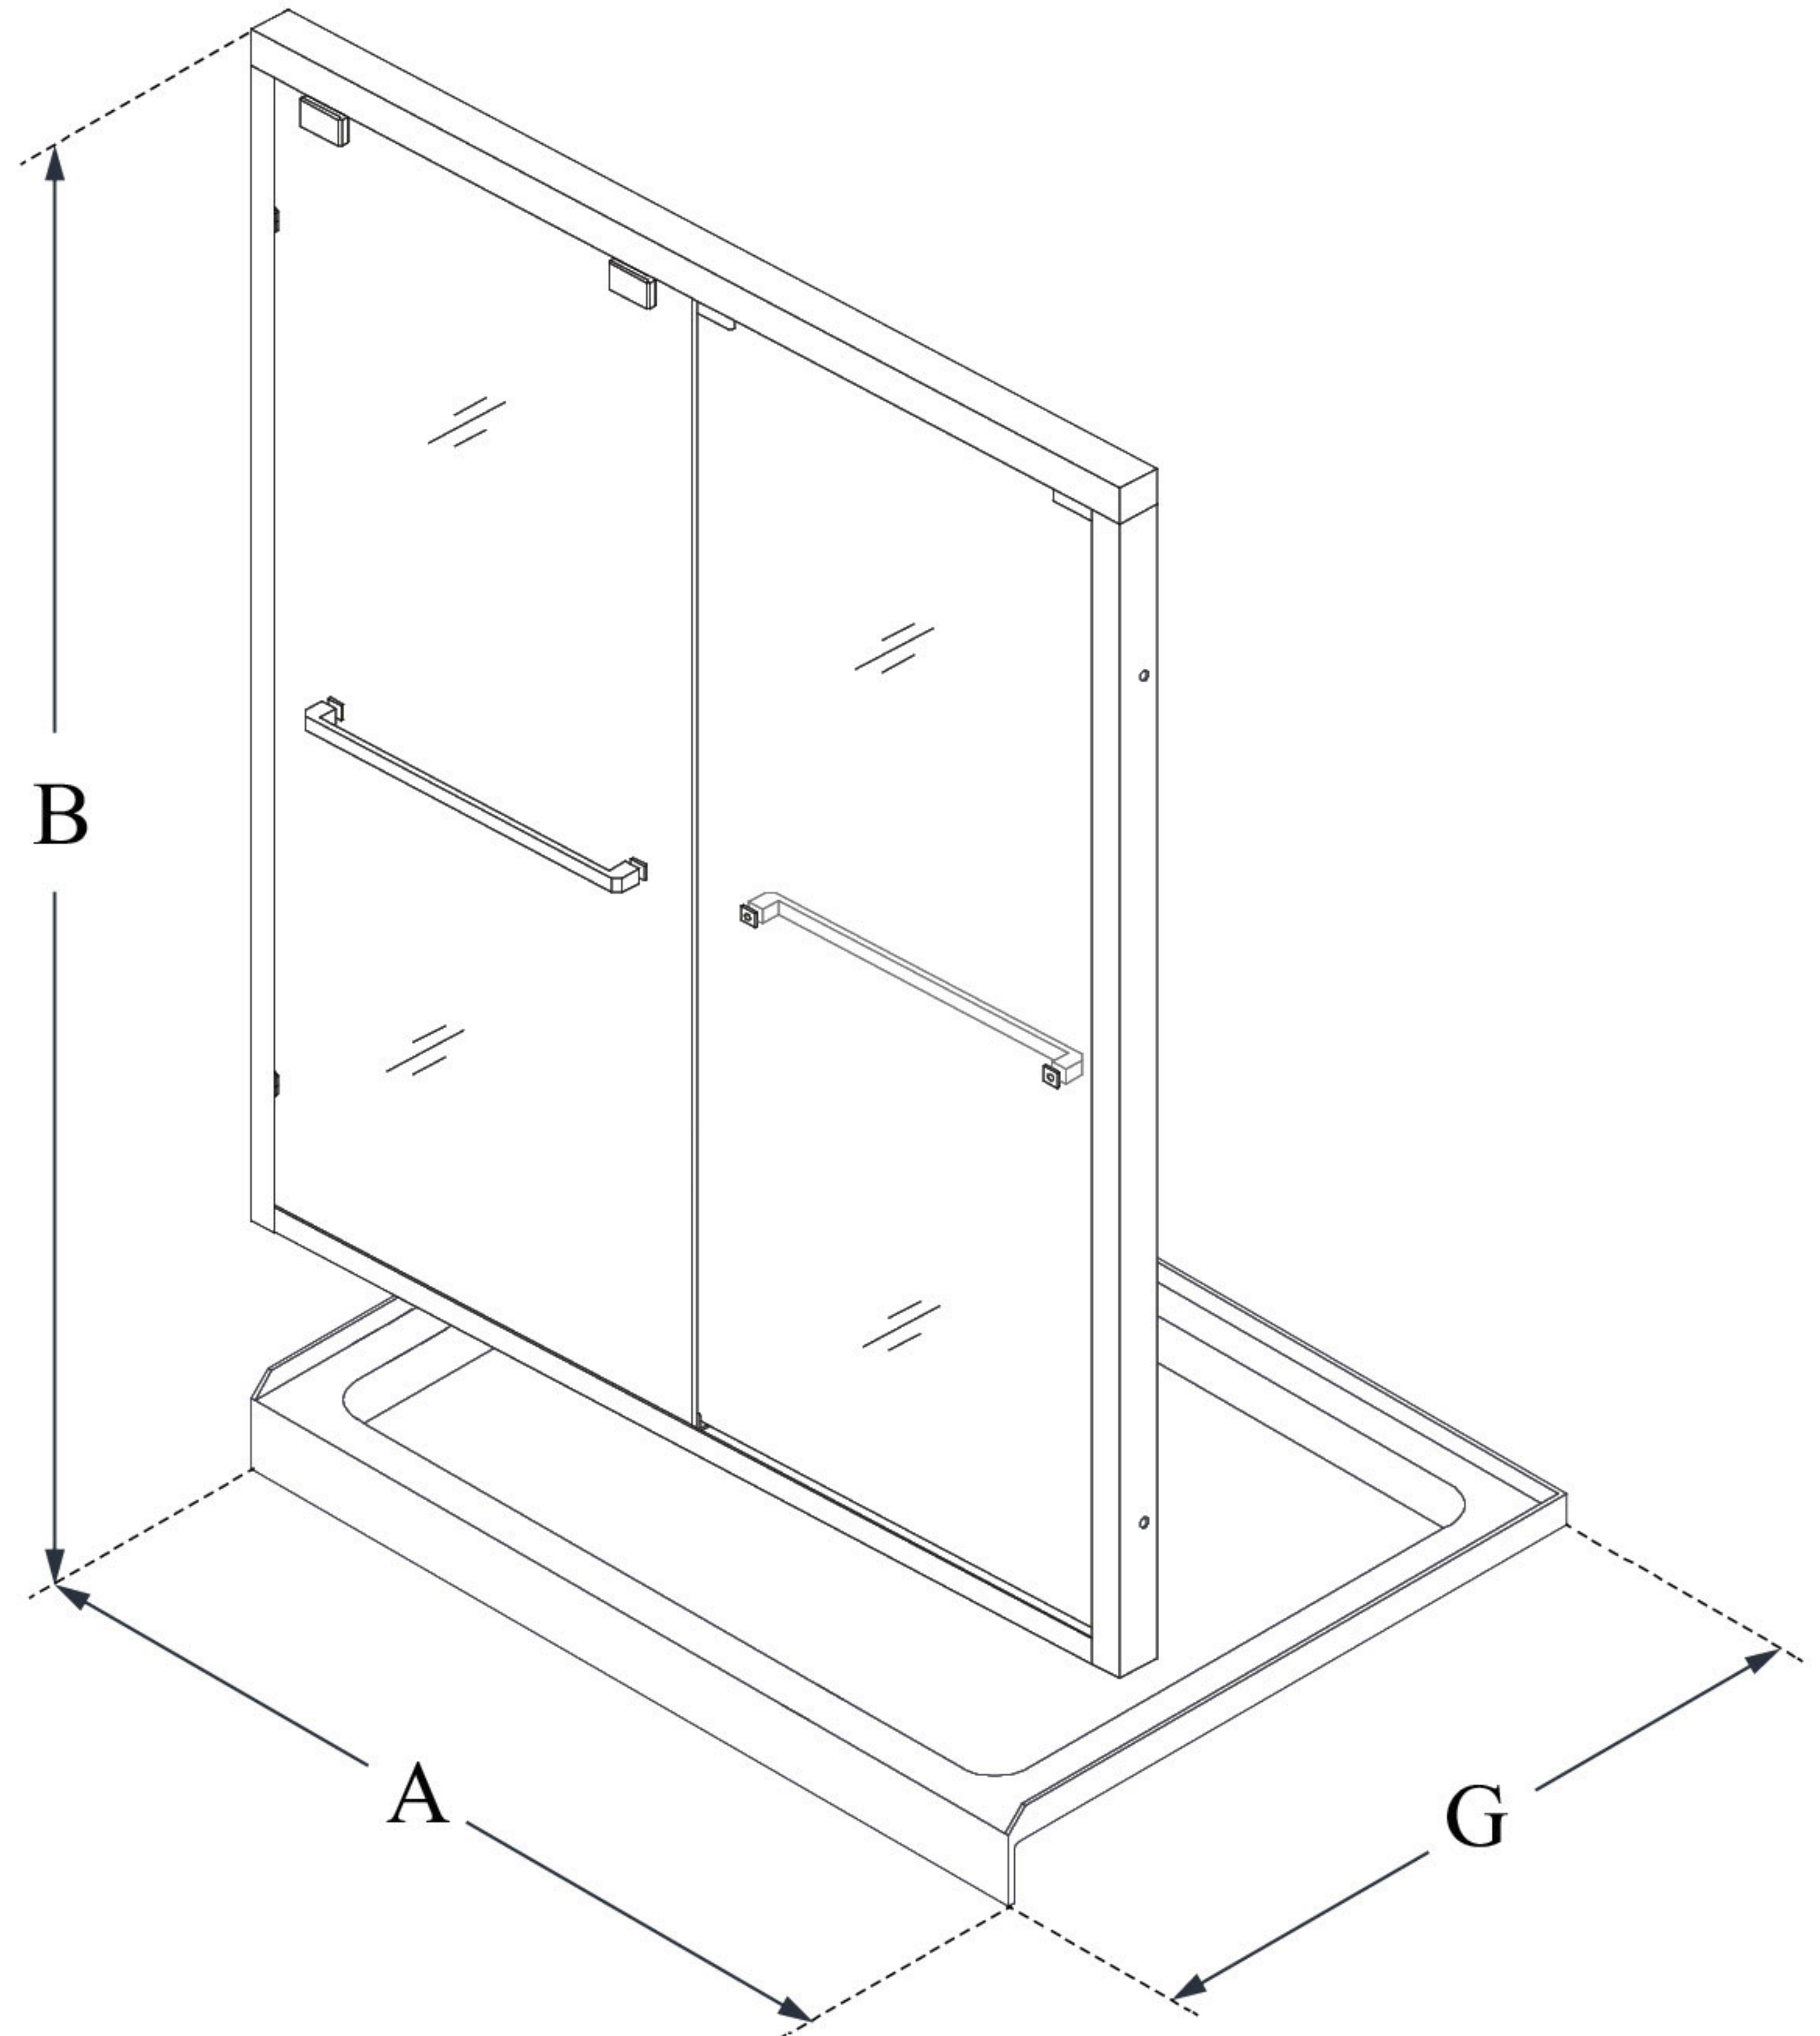

MODEL INFORMATION

DL-7005

ENCORE

DreamLine Encore 32 in. D x 60 in.
W x 78 3/4 in. H Semi-Frameless
Bypass Sliding Shower Door and
SlimLine Shower Base Kit

KIT CONTENTS:

- SHOWER DOOR
- SHOWER BASE

CONFIGURATION DIMENSIONS:

A: 60"
KIT WIDTH

B: 78 3/4"
KIT HEIGHT

G: 32"
KIT DEPTH

AVAILABLE DRAIN LOCATIONS:

- CENTER
- LEFT
- RIGHT

For precise drain location, please refer to the
included base technical drawing

DreamLine reserves the right to update or modify the hardware or materials pictured
without prior notice for the purpose of product improvement and customer satisfaction.