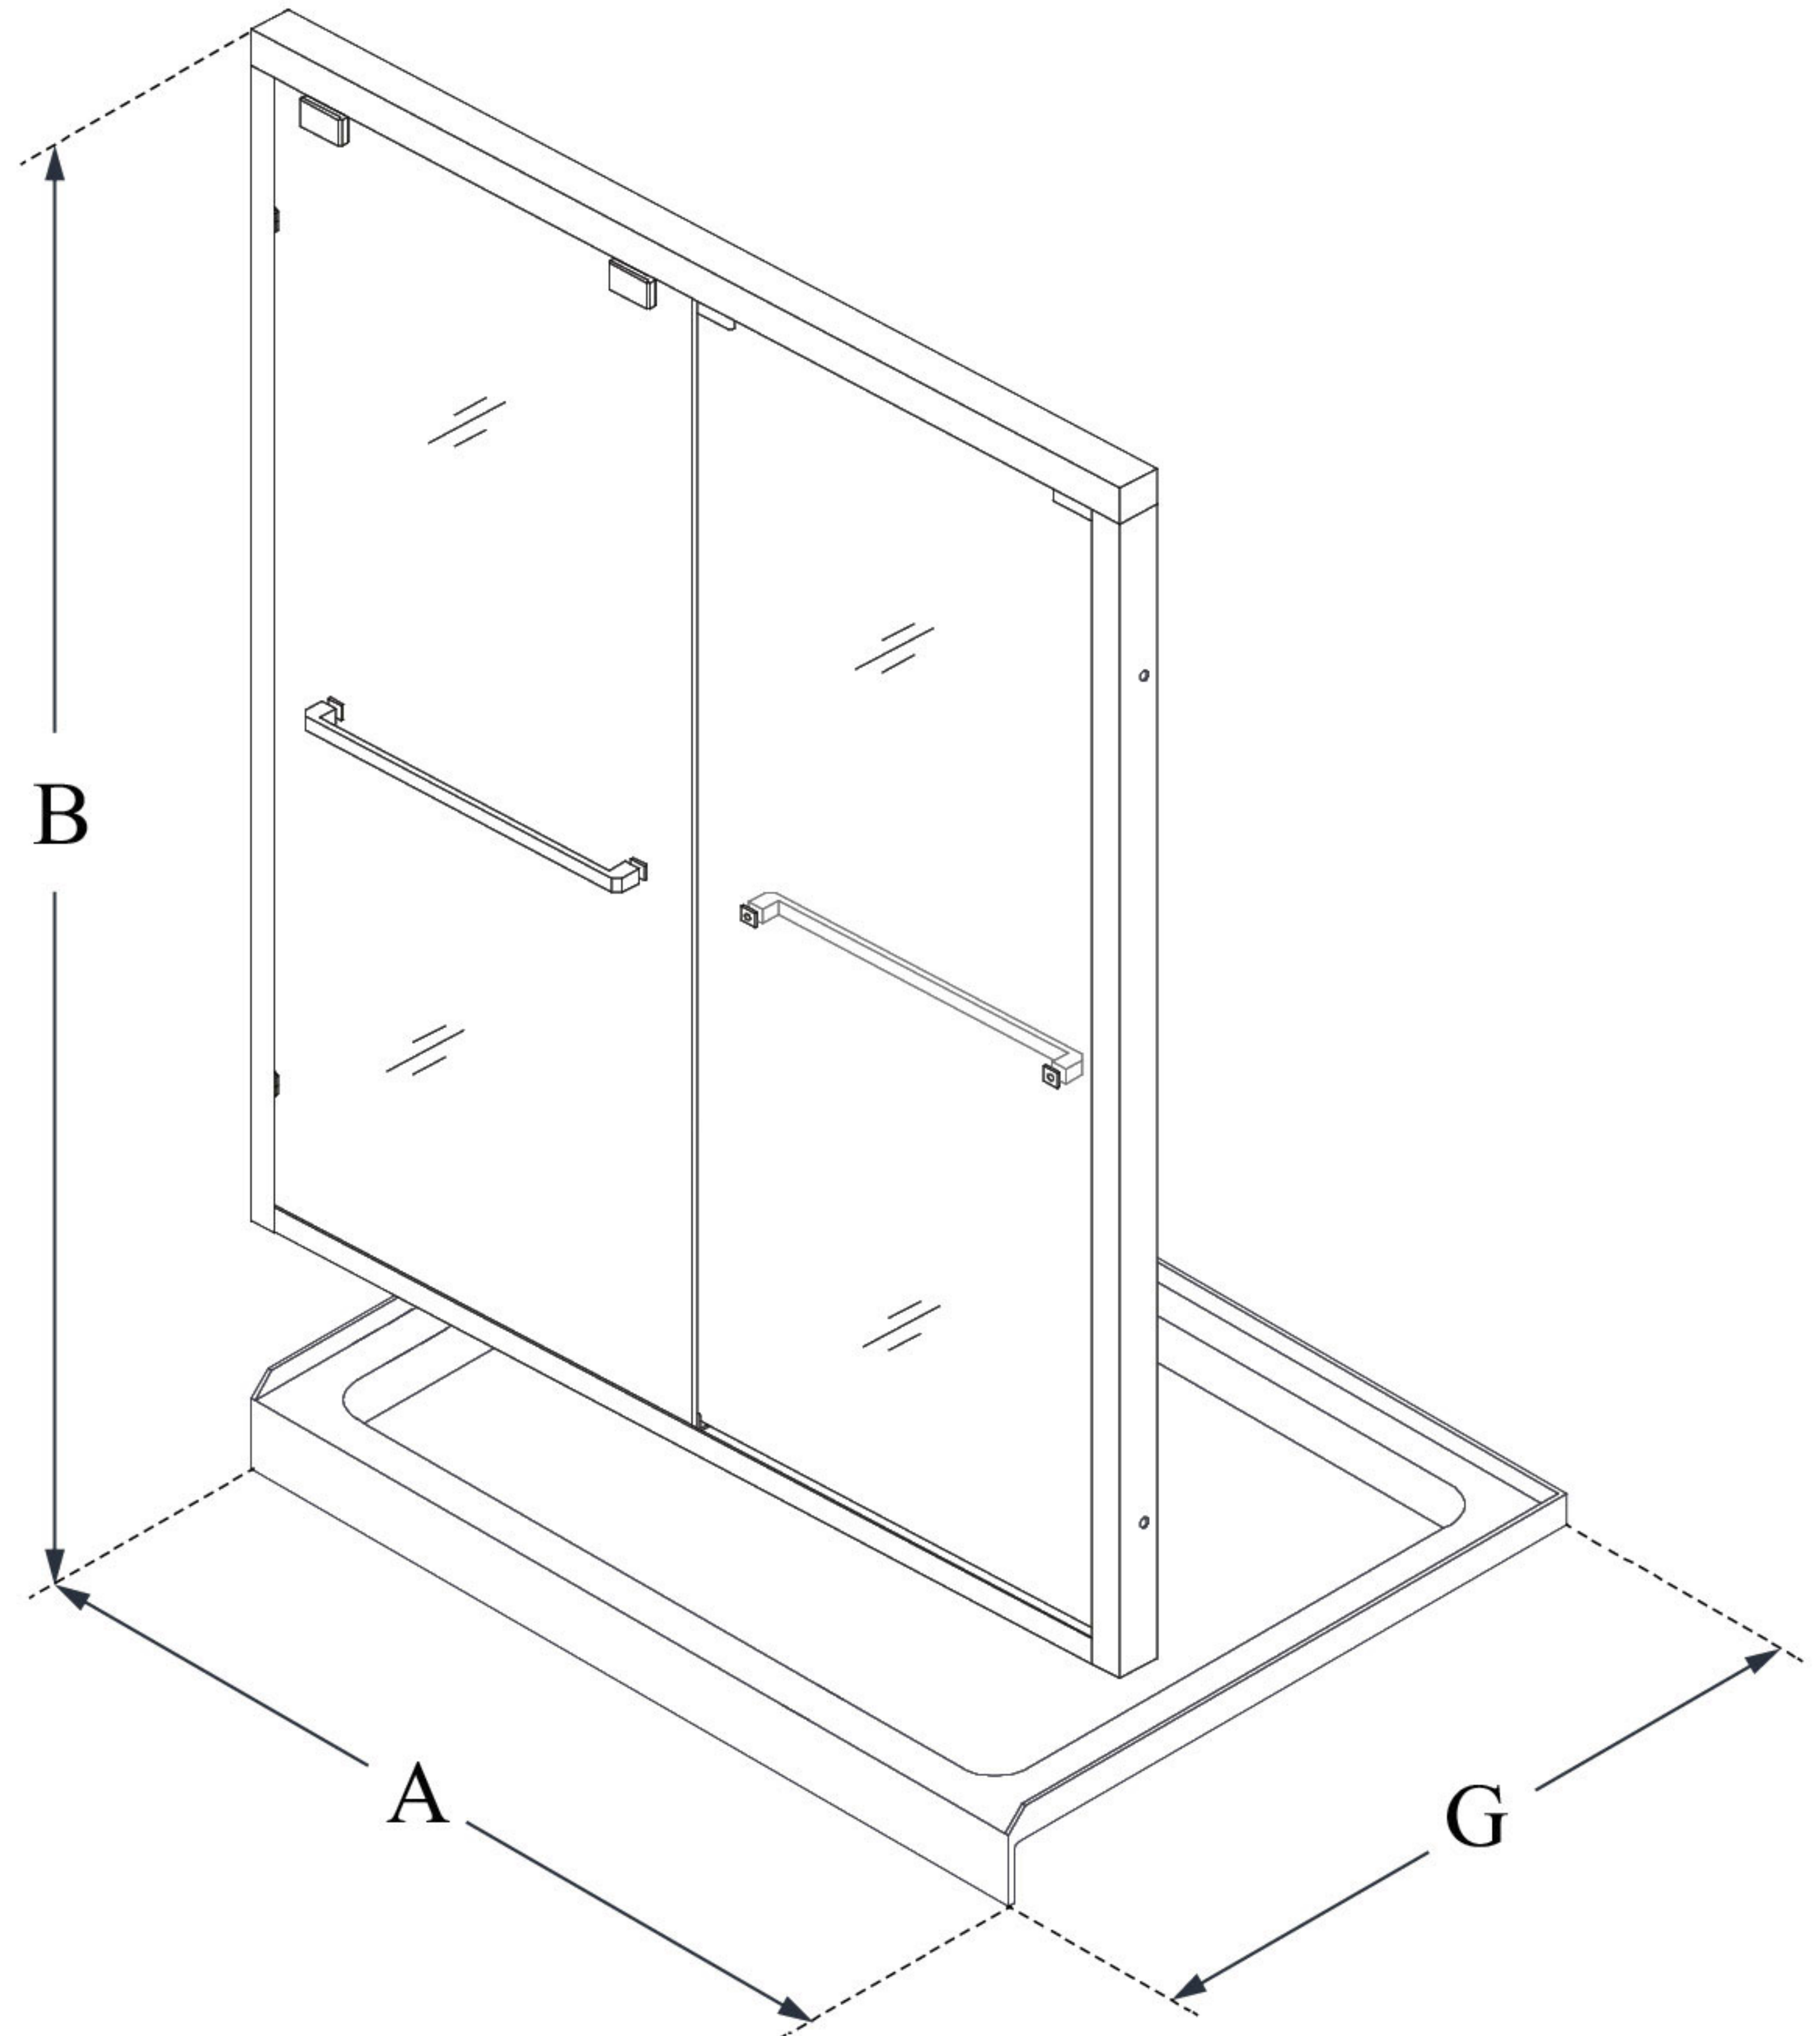

MODEL INFORMATION

DL-7004

ENCORE

DreamLine Encore 30 in. D x 60 in.
W x 78 3/4 in. H Semi-Frameless
Bypass Sliding Shower Door and
SlimLine Shower Base Kit

KIT CONTENTS:

- SHOWER DOOR
- SHOWER BASE

CONFIGURATION DIMENSIONS:

A: 60"
KIT WIDTH

B: 78 3/4"
KIT HEIGHT

G: 30"
KIT DEPTH

AVAILABLE DRAIN LOCATIONS:

- CENTER
- LEFT
- RIGHT

For precise drain location, please refer to the
included base technical drawing

DreamLine reserves the right to update or modify the hardware or materials pictured
without prior notice for the purpose of product improvement and customer satisfaction.