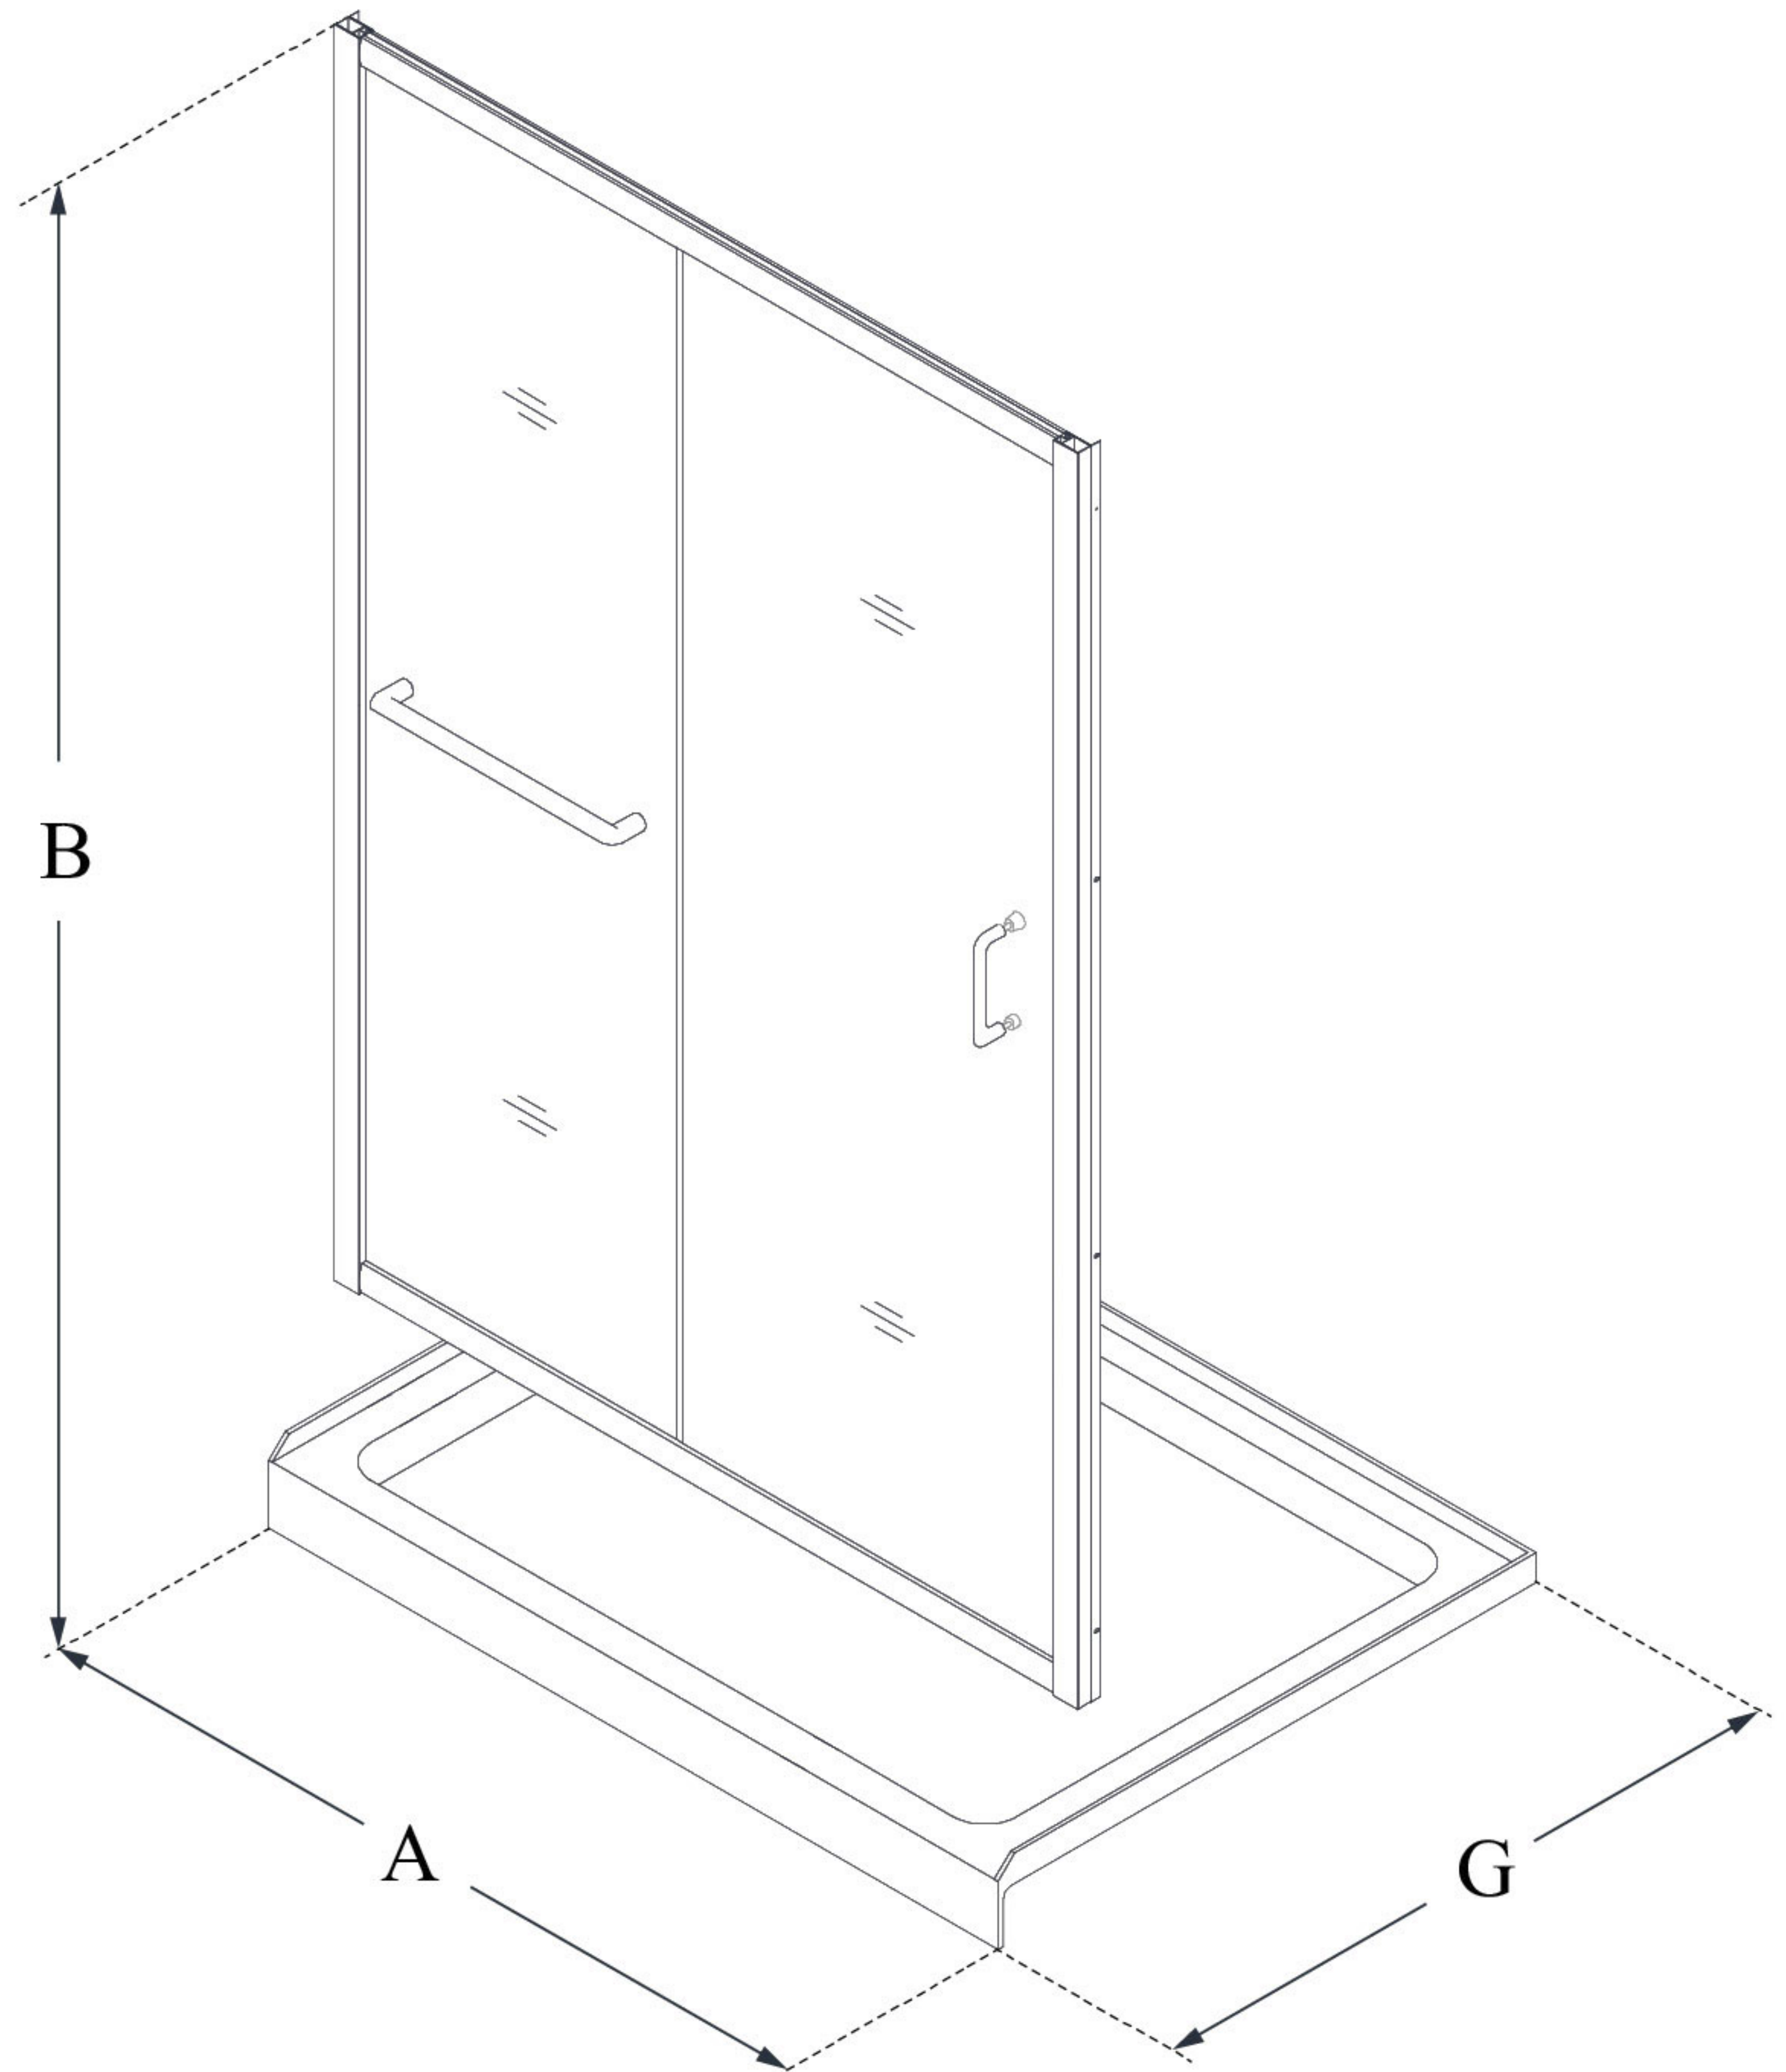

MODEL INFORMATION

DL-6975

INFINITY-Z

DreamLine Infinity-Z 36 in. D x 48 in. W x 74 3/4 in. H Sliding Shower Door and SlimLine Shower Base Kit

KIT CONTENTS:

- SHOWER DOOR
- SHOWER BASE

CONFIGURATION DIMENSIONS:

A: 48"
KIT WIDTH

B: 74 3/4"
KIT HEIGHT

G: 36"
KIT DEPTH

AVAILABLE DRAIN LOCATIONS:

- CENTER

For precise drain location, please refer to the included base technical drawing

DreamLine reserves the right to update or modify the hardware or materials pictured without prior notice for the purpose of product improvement and customer satisfaction.