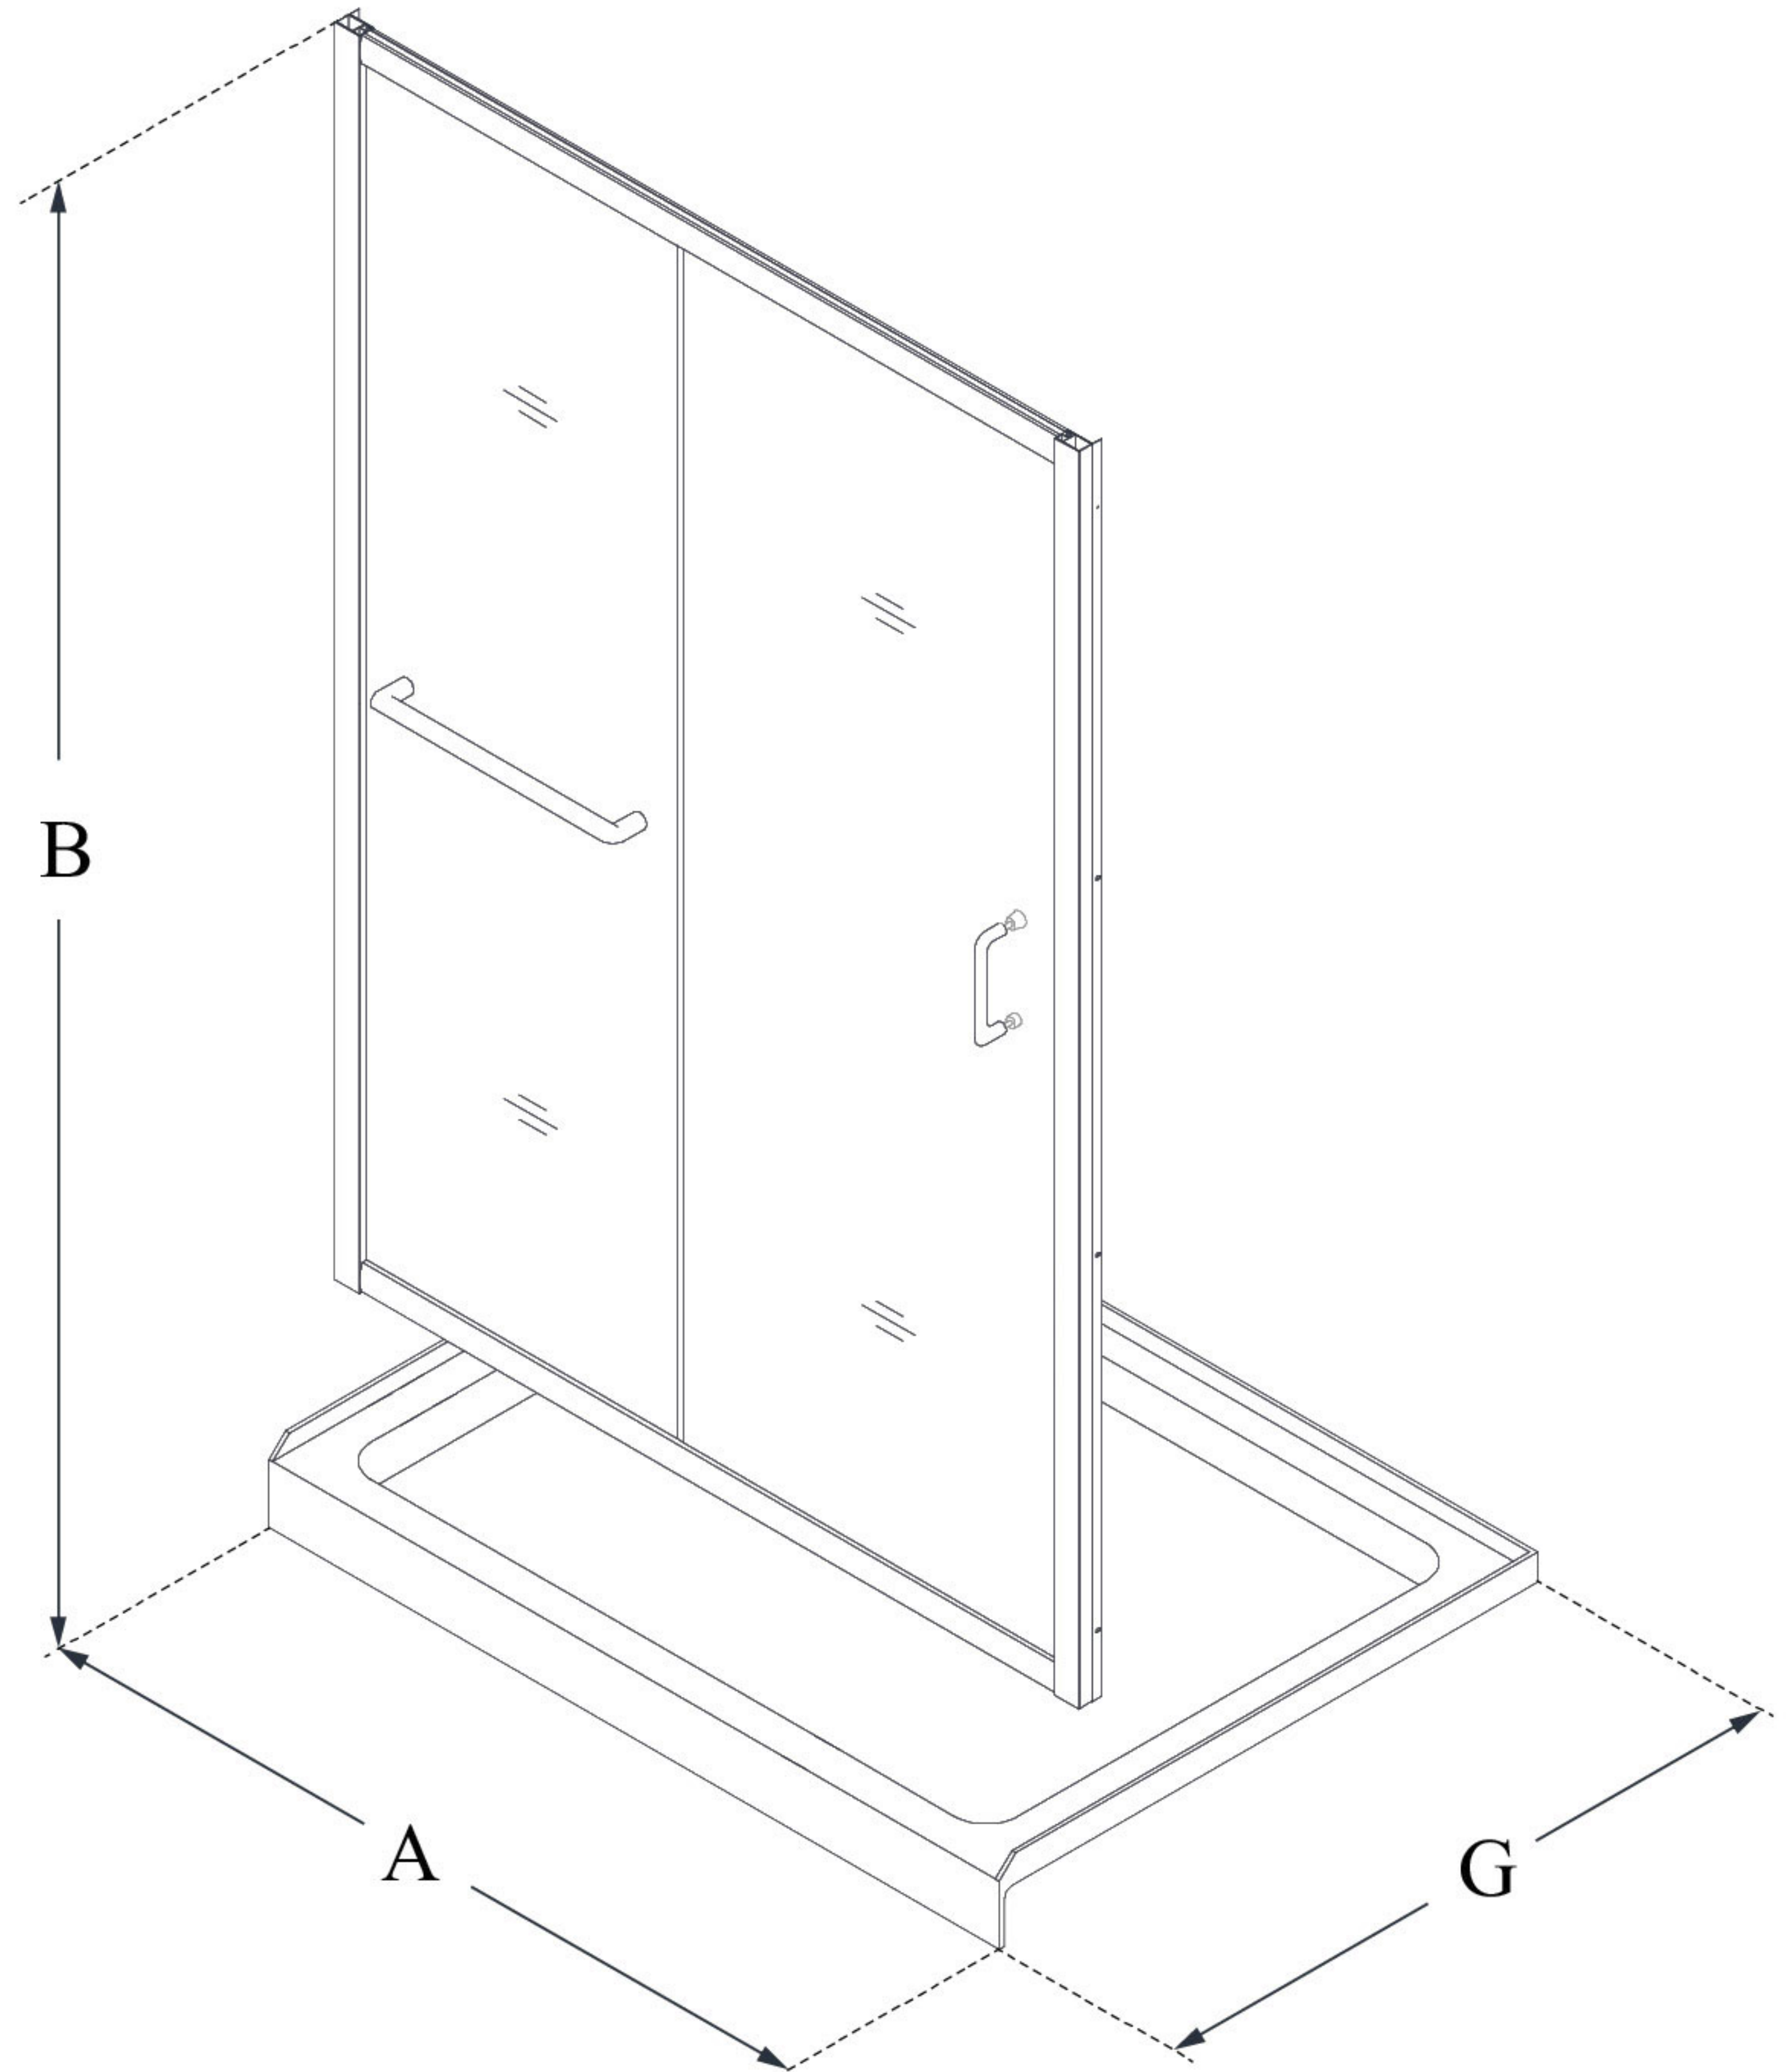

MODEL INFORMATION

DL-6975

INFINITY-Z

DreamLine Infinity-Z 36 in. D x 48 in. W x 74 3/4 in. H Sliding Shower Door and SlimLine Shower Base Kit

KIT CONTENTS:

- SHOWER DOOR
- SHOWER BASE

CONFIGURATION DIMENSIONS:

A: 48"
KIT WIDTH

B: 74 3/4"
KIT HEIGHT

G: 36"
KIT DEPTH

AVAILABLE DRAIN LOCATIONS:

- CENTER

For precise drain location, please refer to the included base technical drawing

DreamLine reserves the right to update or modify the hardware or materials pictured without prior notice for the purpose of product improvement and customer satisfaction.