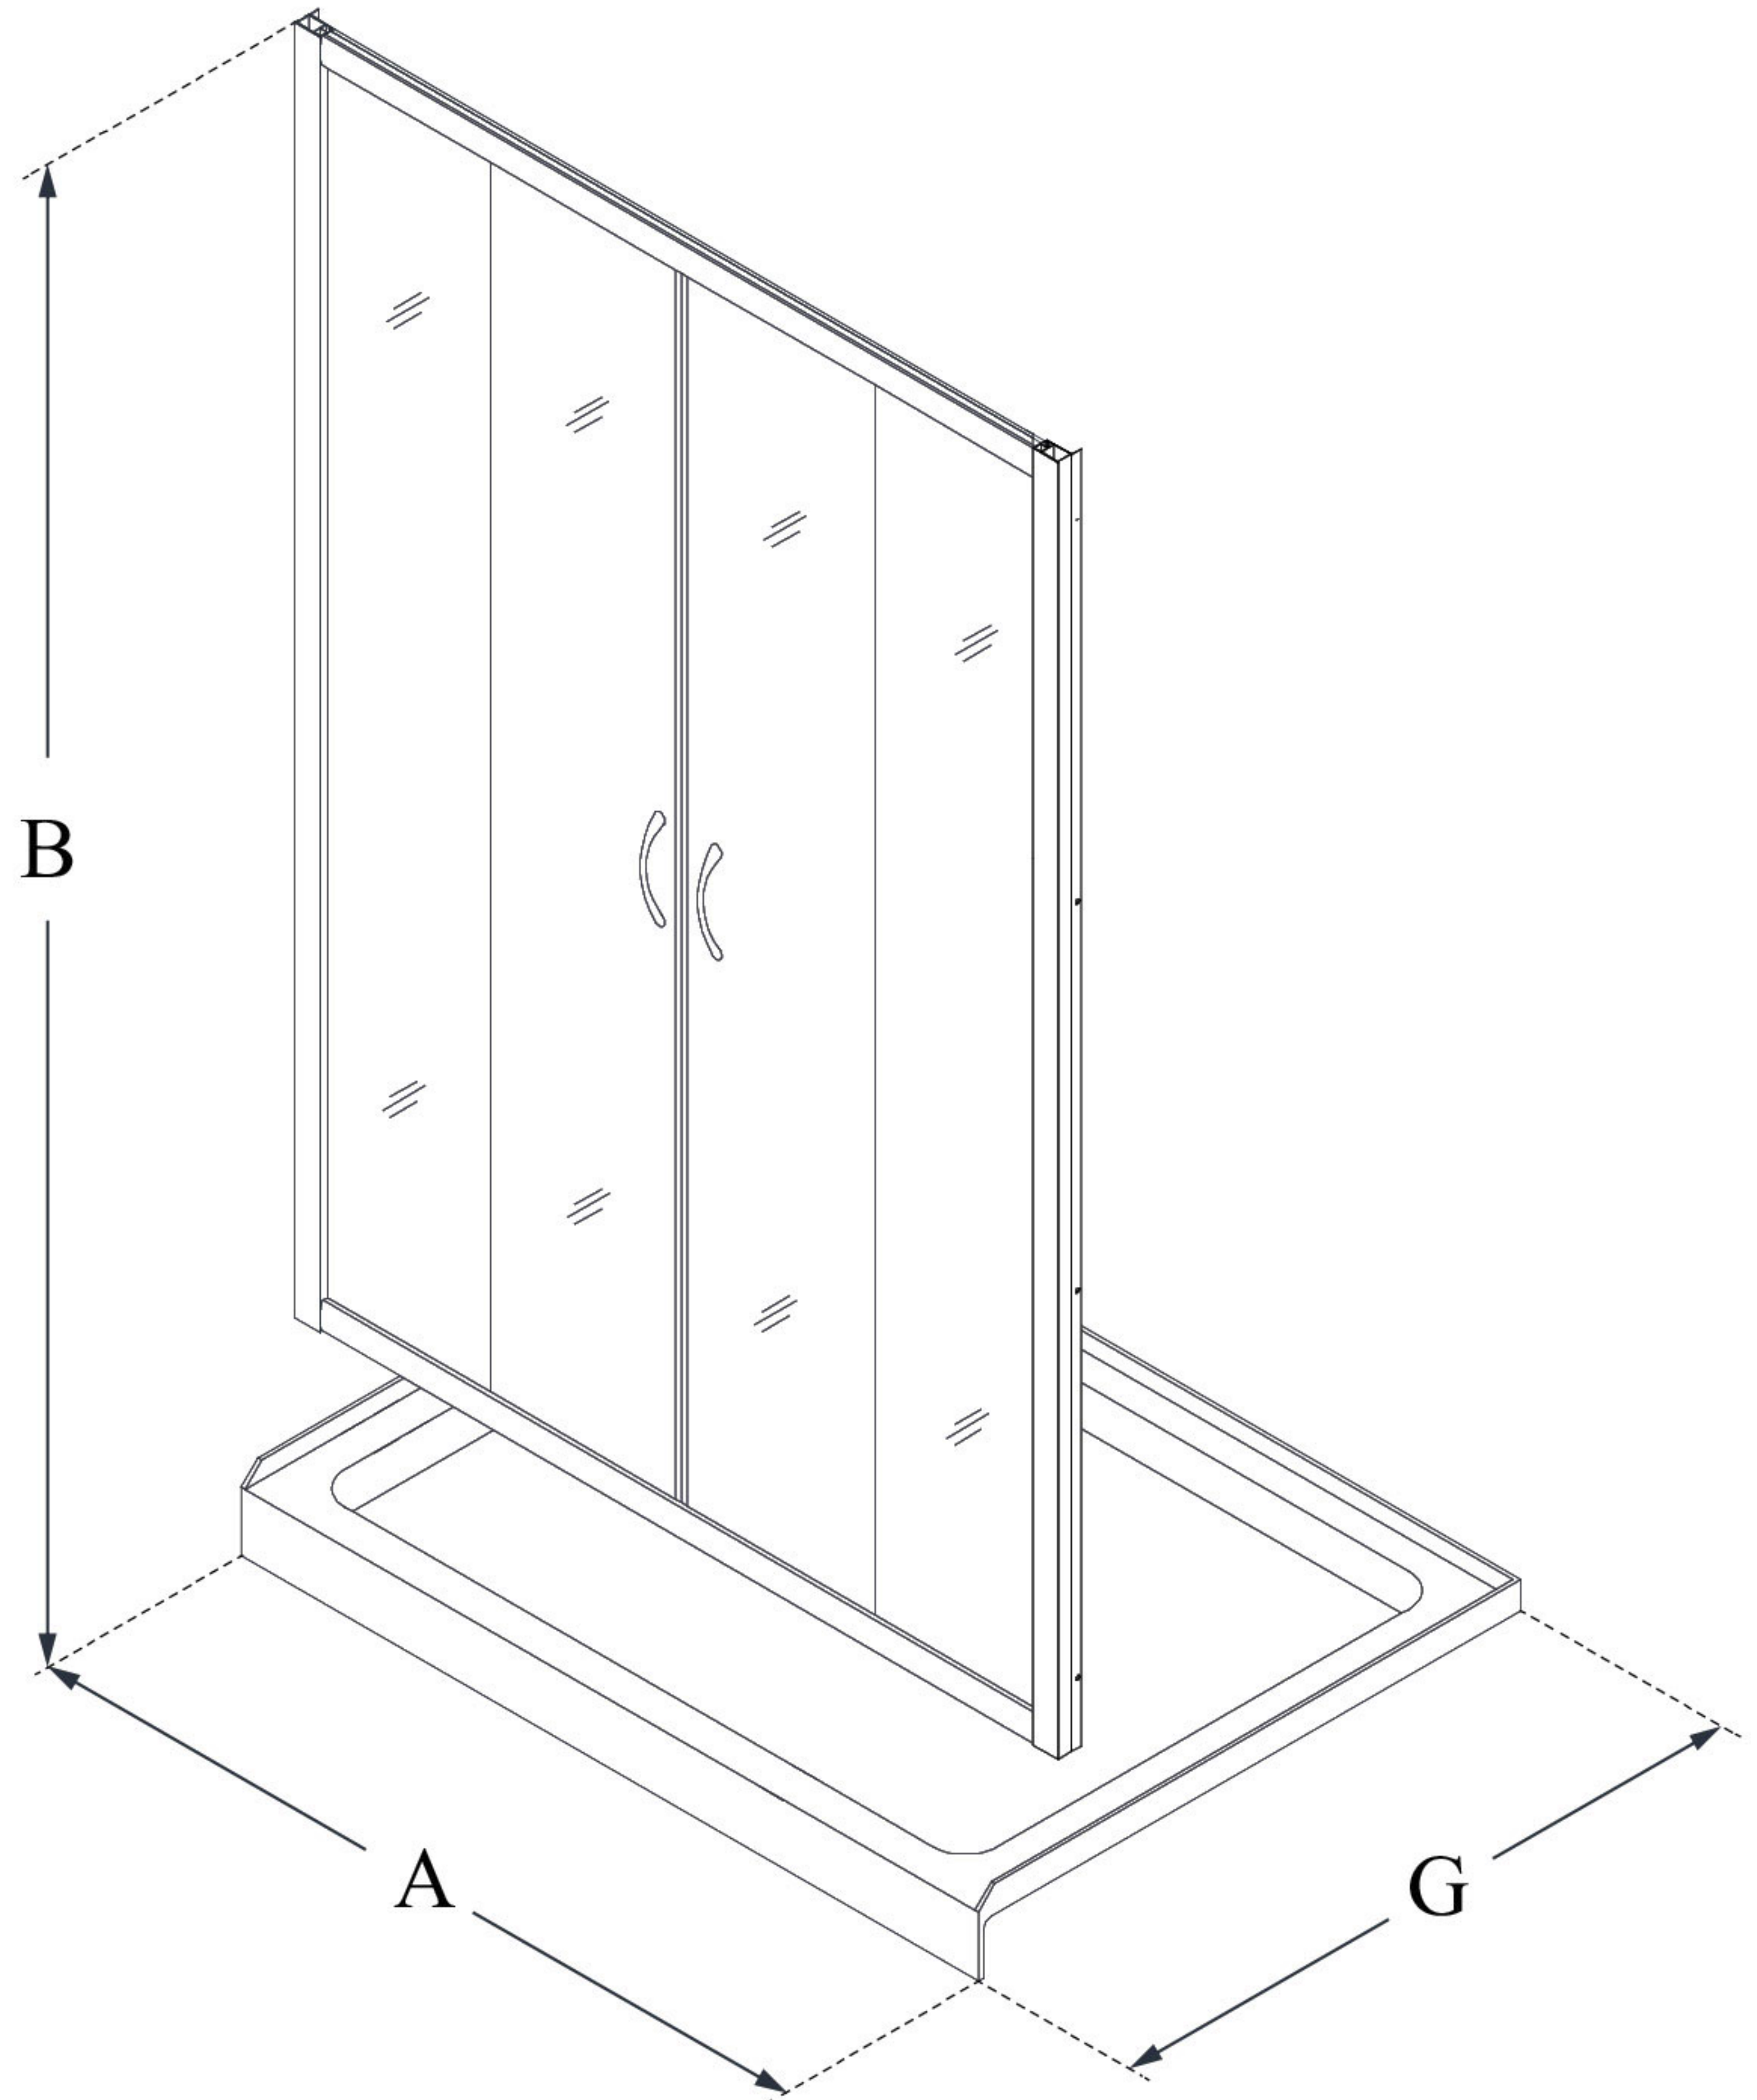

MODEL INFORMATION

DL-6963

VISIONS

DreamLine Visions 36 in. D x 60 in. W x 74 3/4 in. H Sliding Shower Door and SlimLine Shower Base Kit

KIT CONTENTS:

- SHOWER DOOR
- SHOWER BASE

CONFIGURATION DIMENSIONS:

A: 60"
KIT WIDTH

B: 74 3/4"
KIT HEIGHT

G: 36"
KIT DEPTH

AVAILABLE DRAIN LOCATIONS:

- CENTER
- LEFT
- RIGHT

For precise drain location, please refer to the included base technical drawing

DreamLine reserves the right to update or modify the hardware or materials pictured without prior notice for the purpose of product improvement and customer satisfaction.