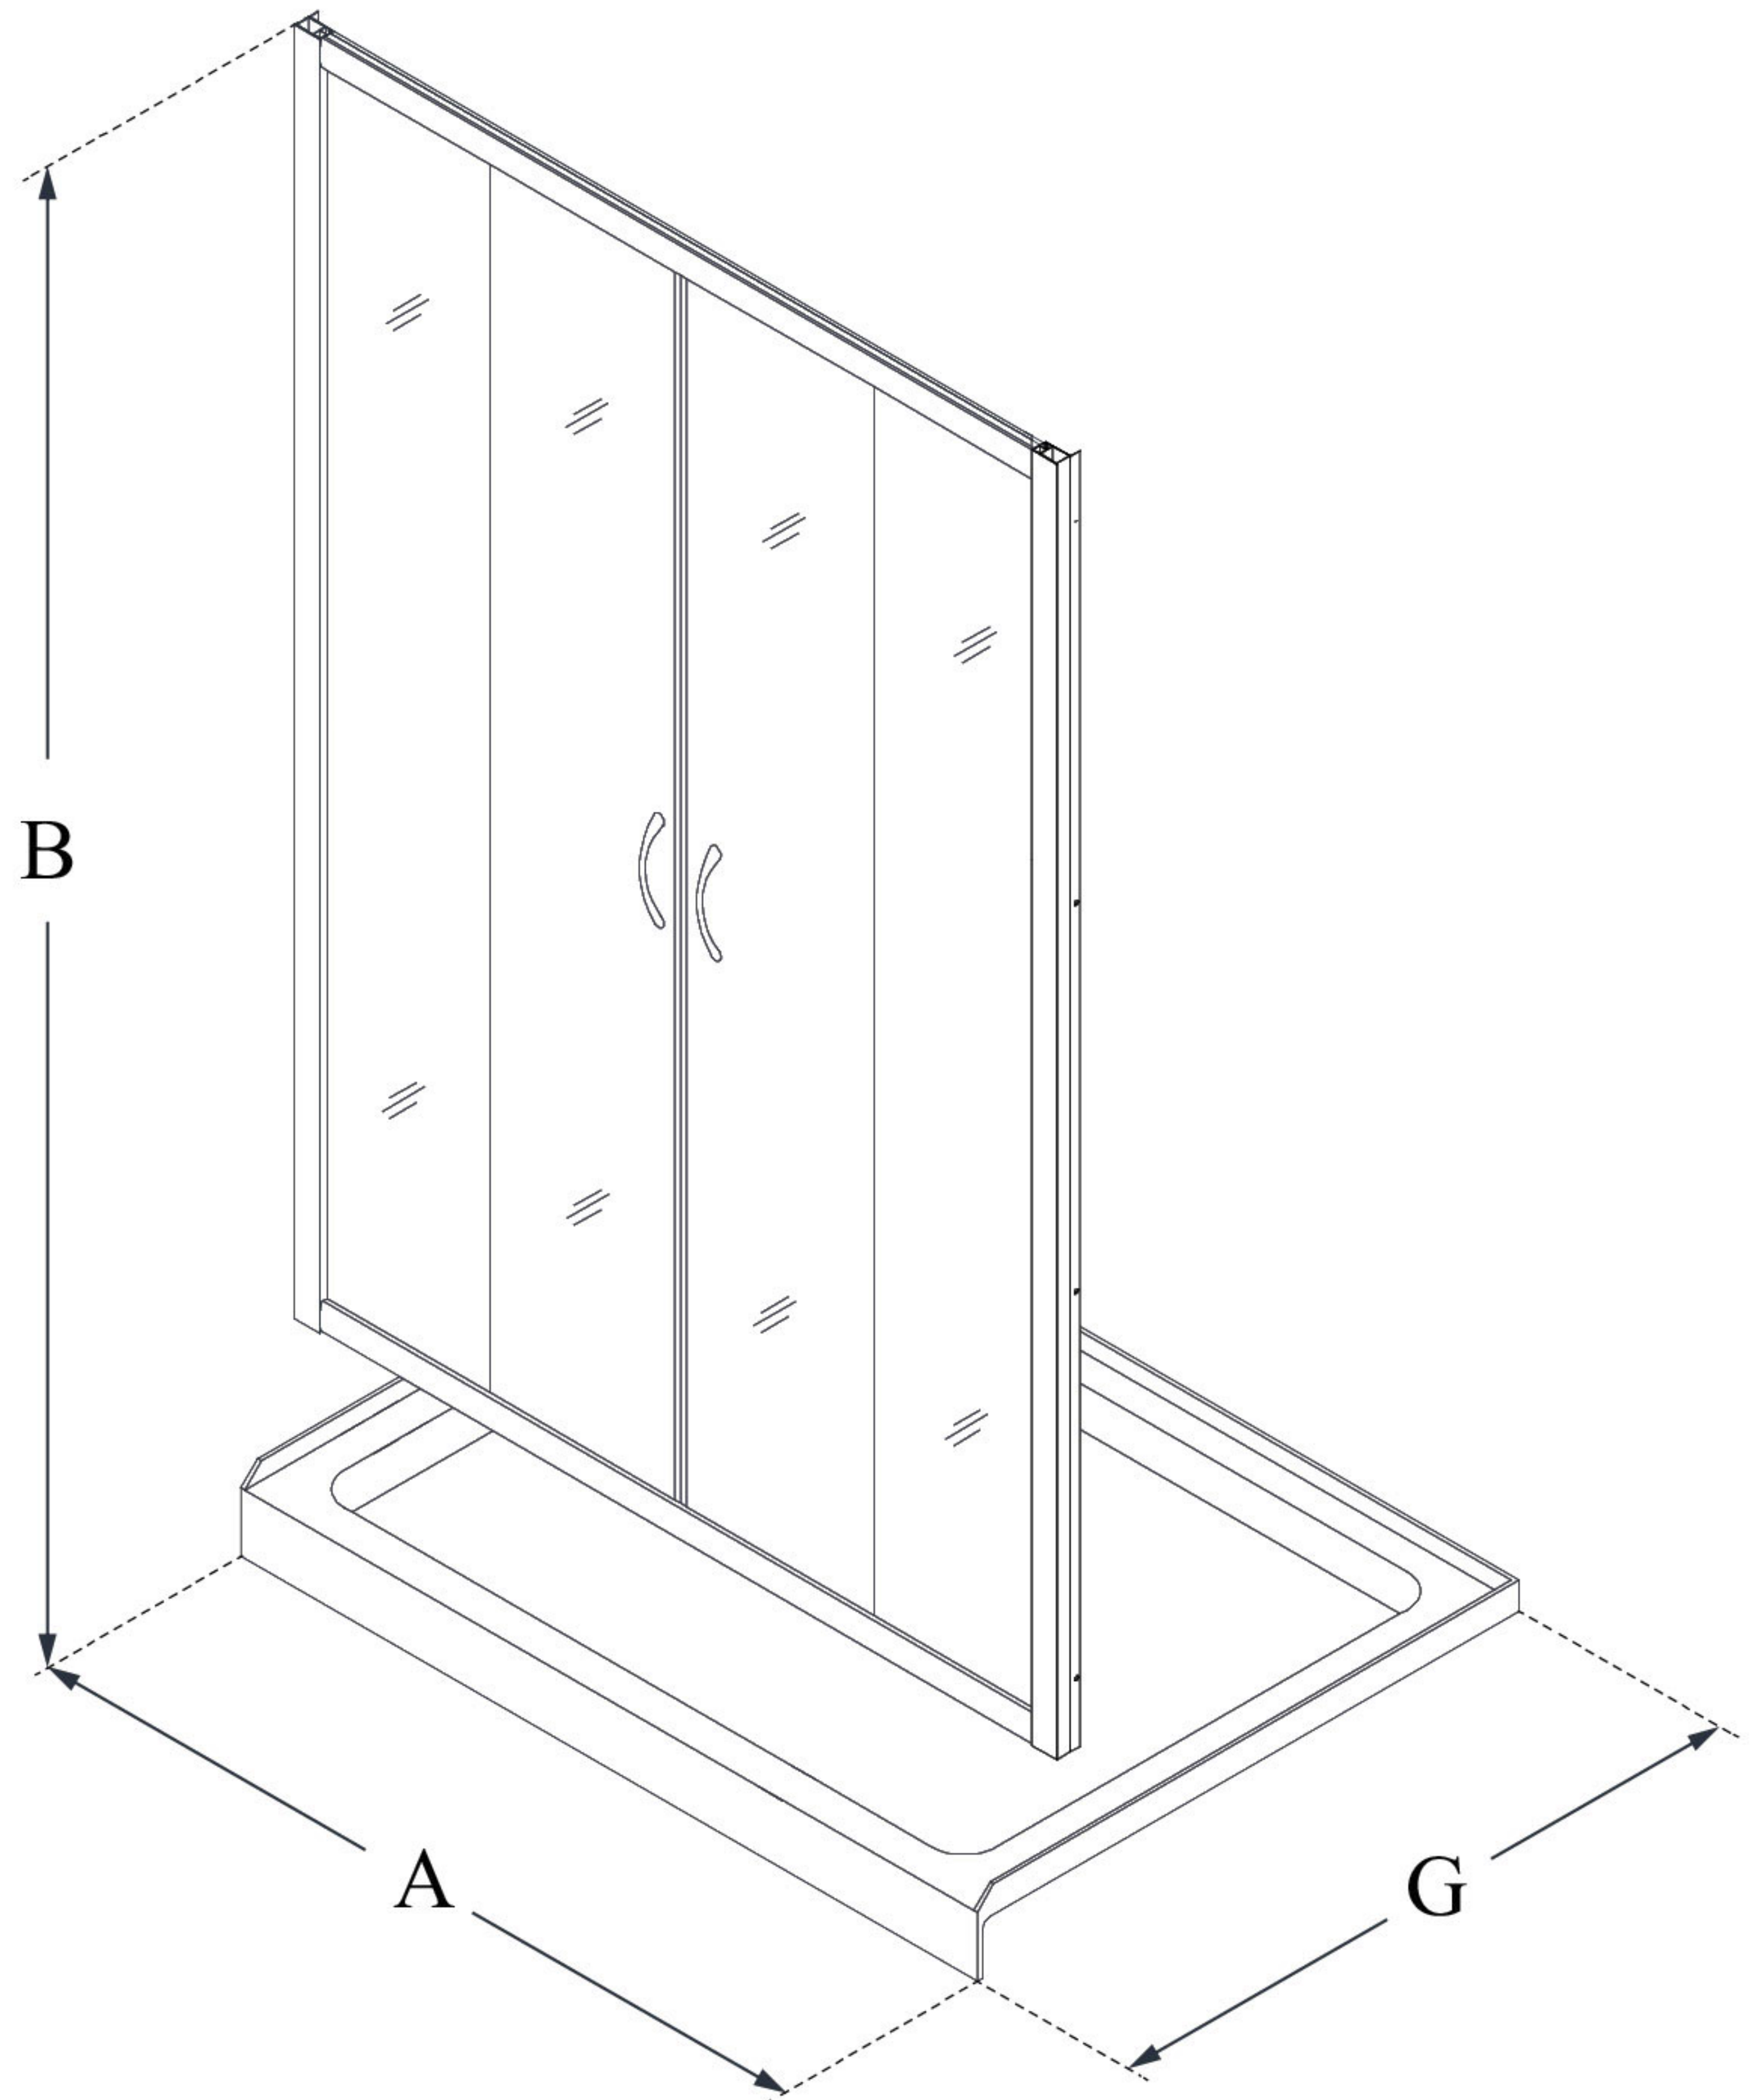

## VISIONS

DreamLine Visions 34 in. D x 60 in. W x 74 3/4 in. H Sliding Shower Door and SlimLine Shower Base Kit

### KIT CONTENTS:

- SHOWER DOOR
- SHOWER BASE

### CONFIGURATION DIMENSIONS:

**A: 60"**  
KIT WIDTH

**B: 74 3/4"**  
KIT HEIGHT

**G: 34"**  
KIT DEPTH

### AVAILABLE DRAIN LOCATIONS:

- CENTER
- LEFT
- RIGHT

For precise drain location, please refer to the included base technical drawing

DreamLine reserves the right to update or modify the hardware or materials pictured without prior notice for the purpose of product improvement and customer satisfaction.