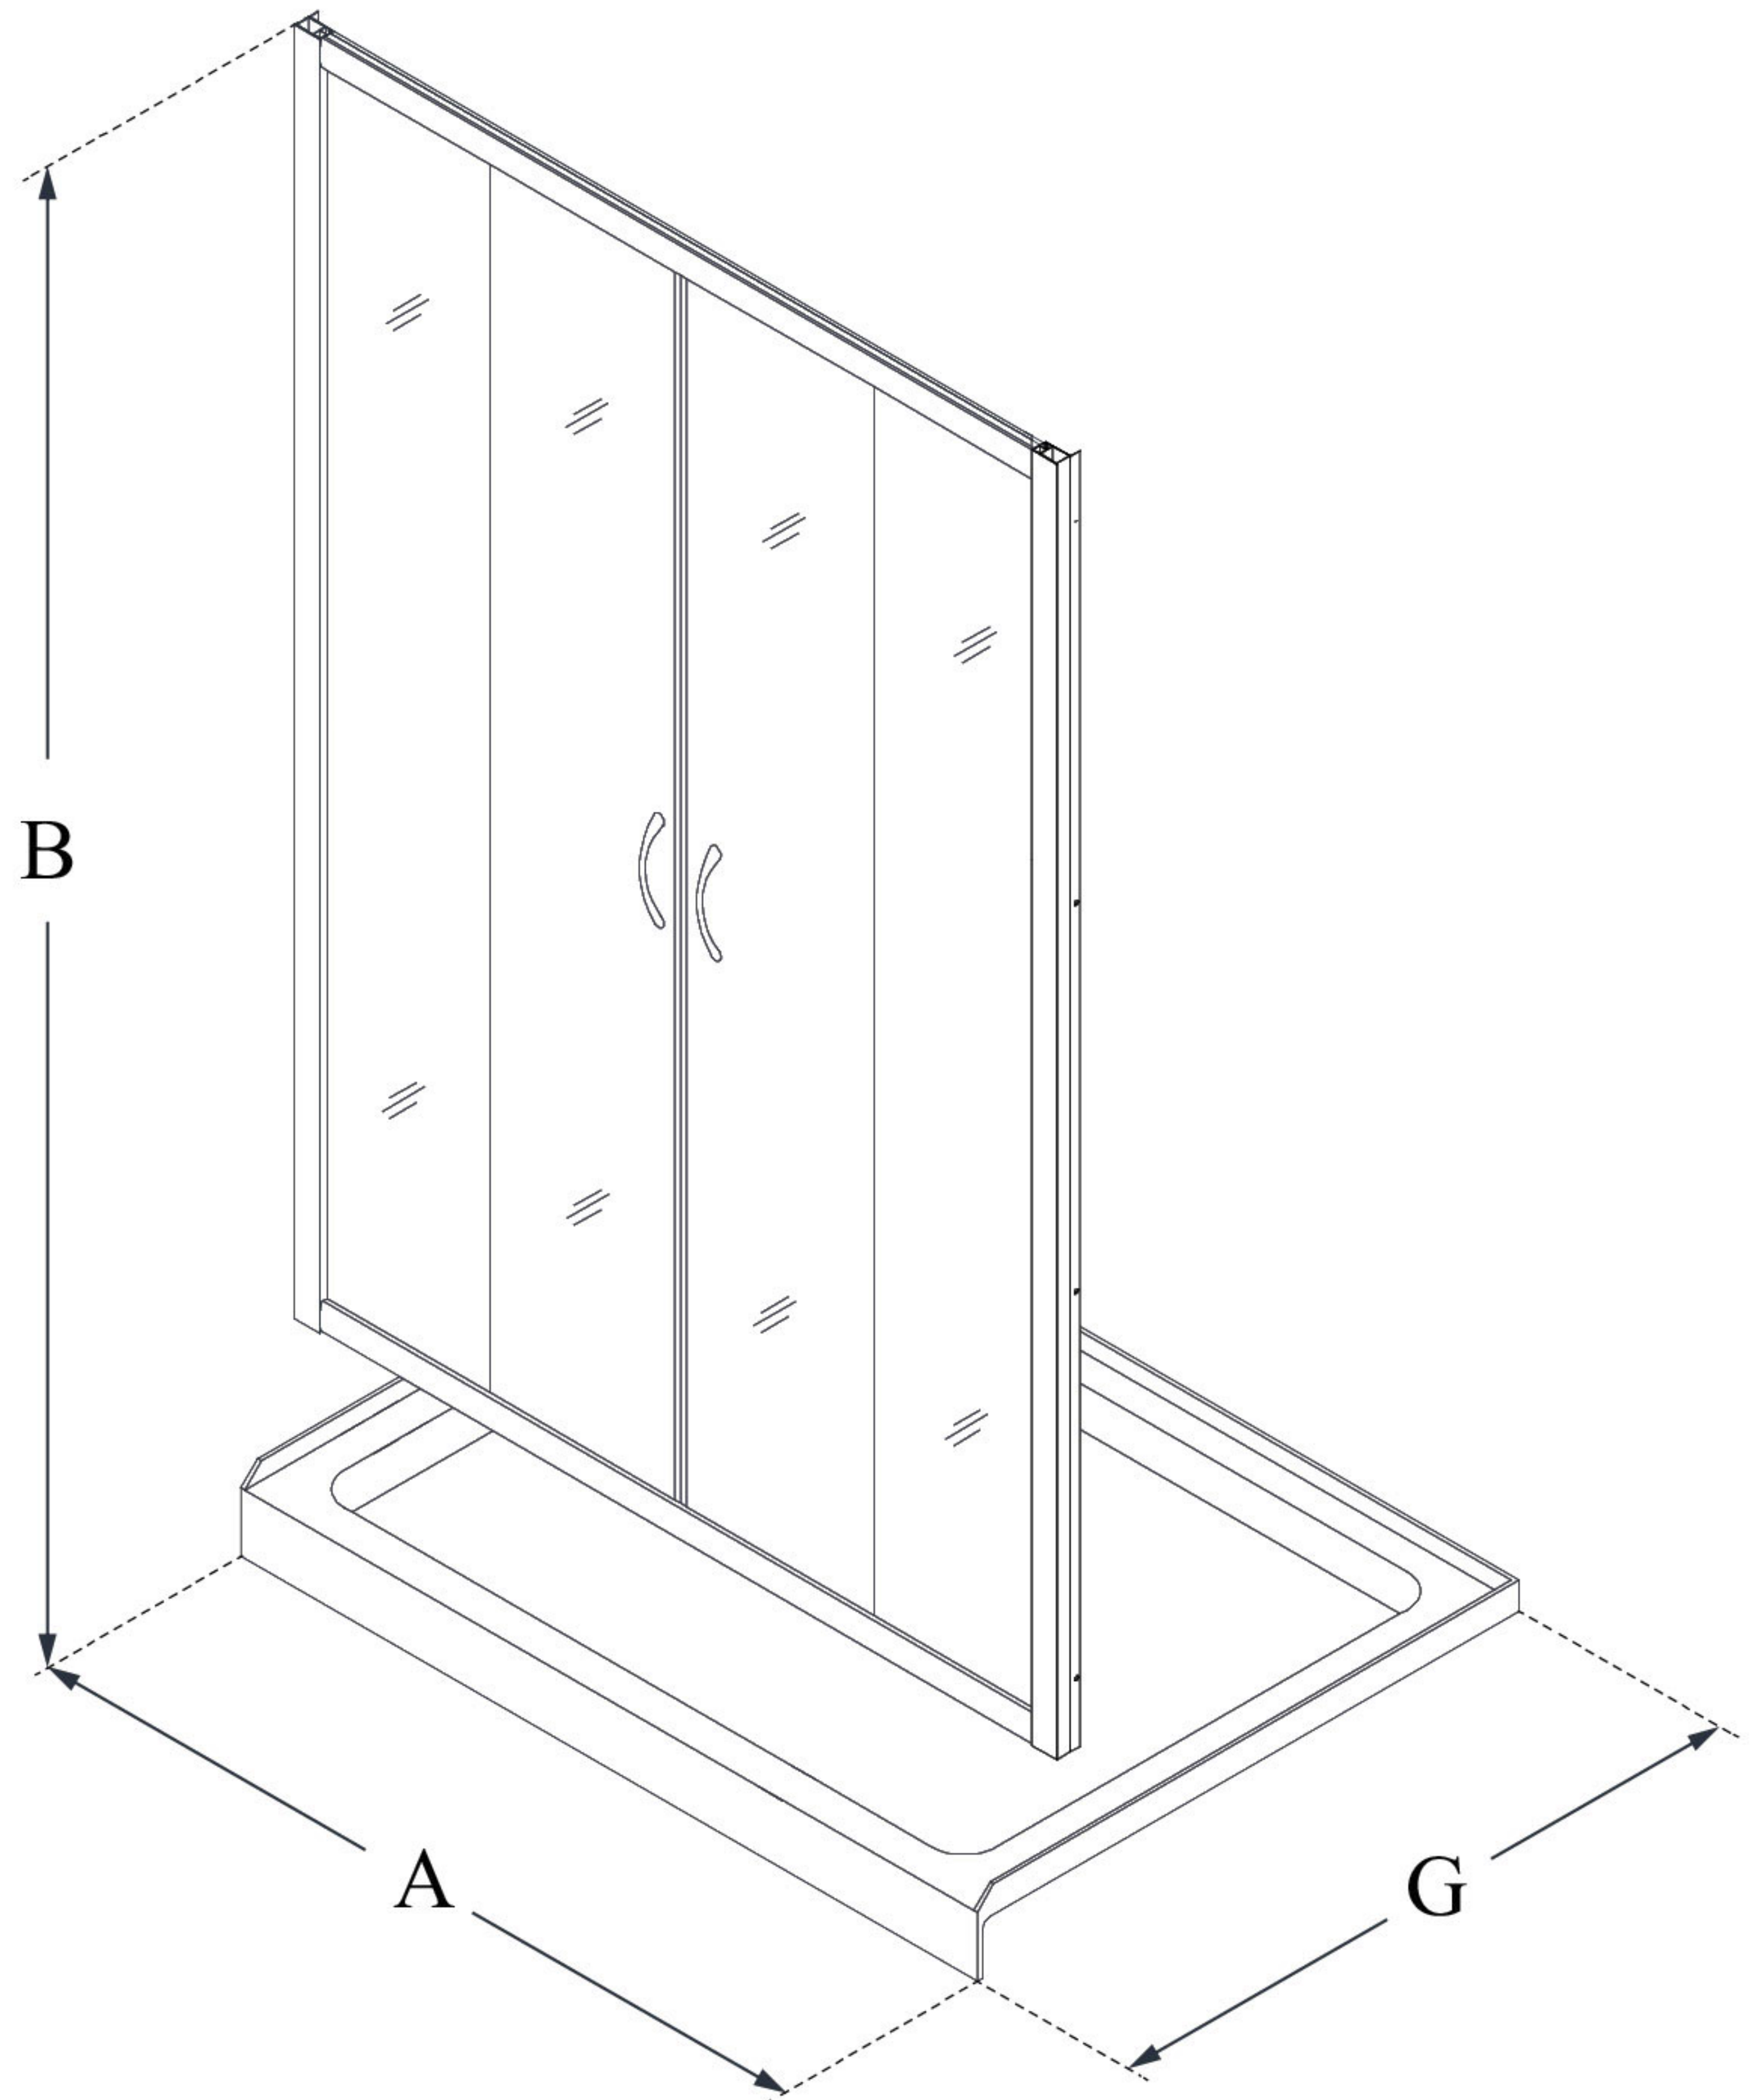

MODEL INFORMATION

DL-6961

VISIONS

DreamLine Visions 32 in. D x 60 in. W x 74 3/4 in. H Sliding Shower Door and SlimLine Shower Base Kit

KIT CONTENTS:

- SHOWER DOOR
- SHOWER BASE

CONFIGURATION DIMENSIONS:

A: 60"
KIT WIDTH

B: 74 3/4"
KIT HEIGHT

G: 32"
KIT DEPTH

AVAILABLE DRAIN LOCATIONS:

- CENTER
- LEFT
- RIGHT

For precise drain location, please refer to the included base technical drawing

DreamLine reserves the right to update or modify the hardware or materials pictured without prior notice for the purpose of product improvement and customer satisfaction.