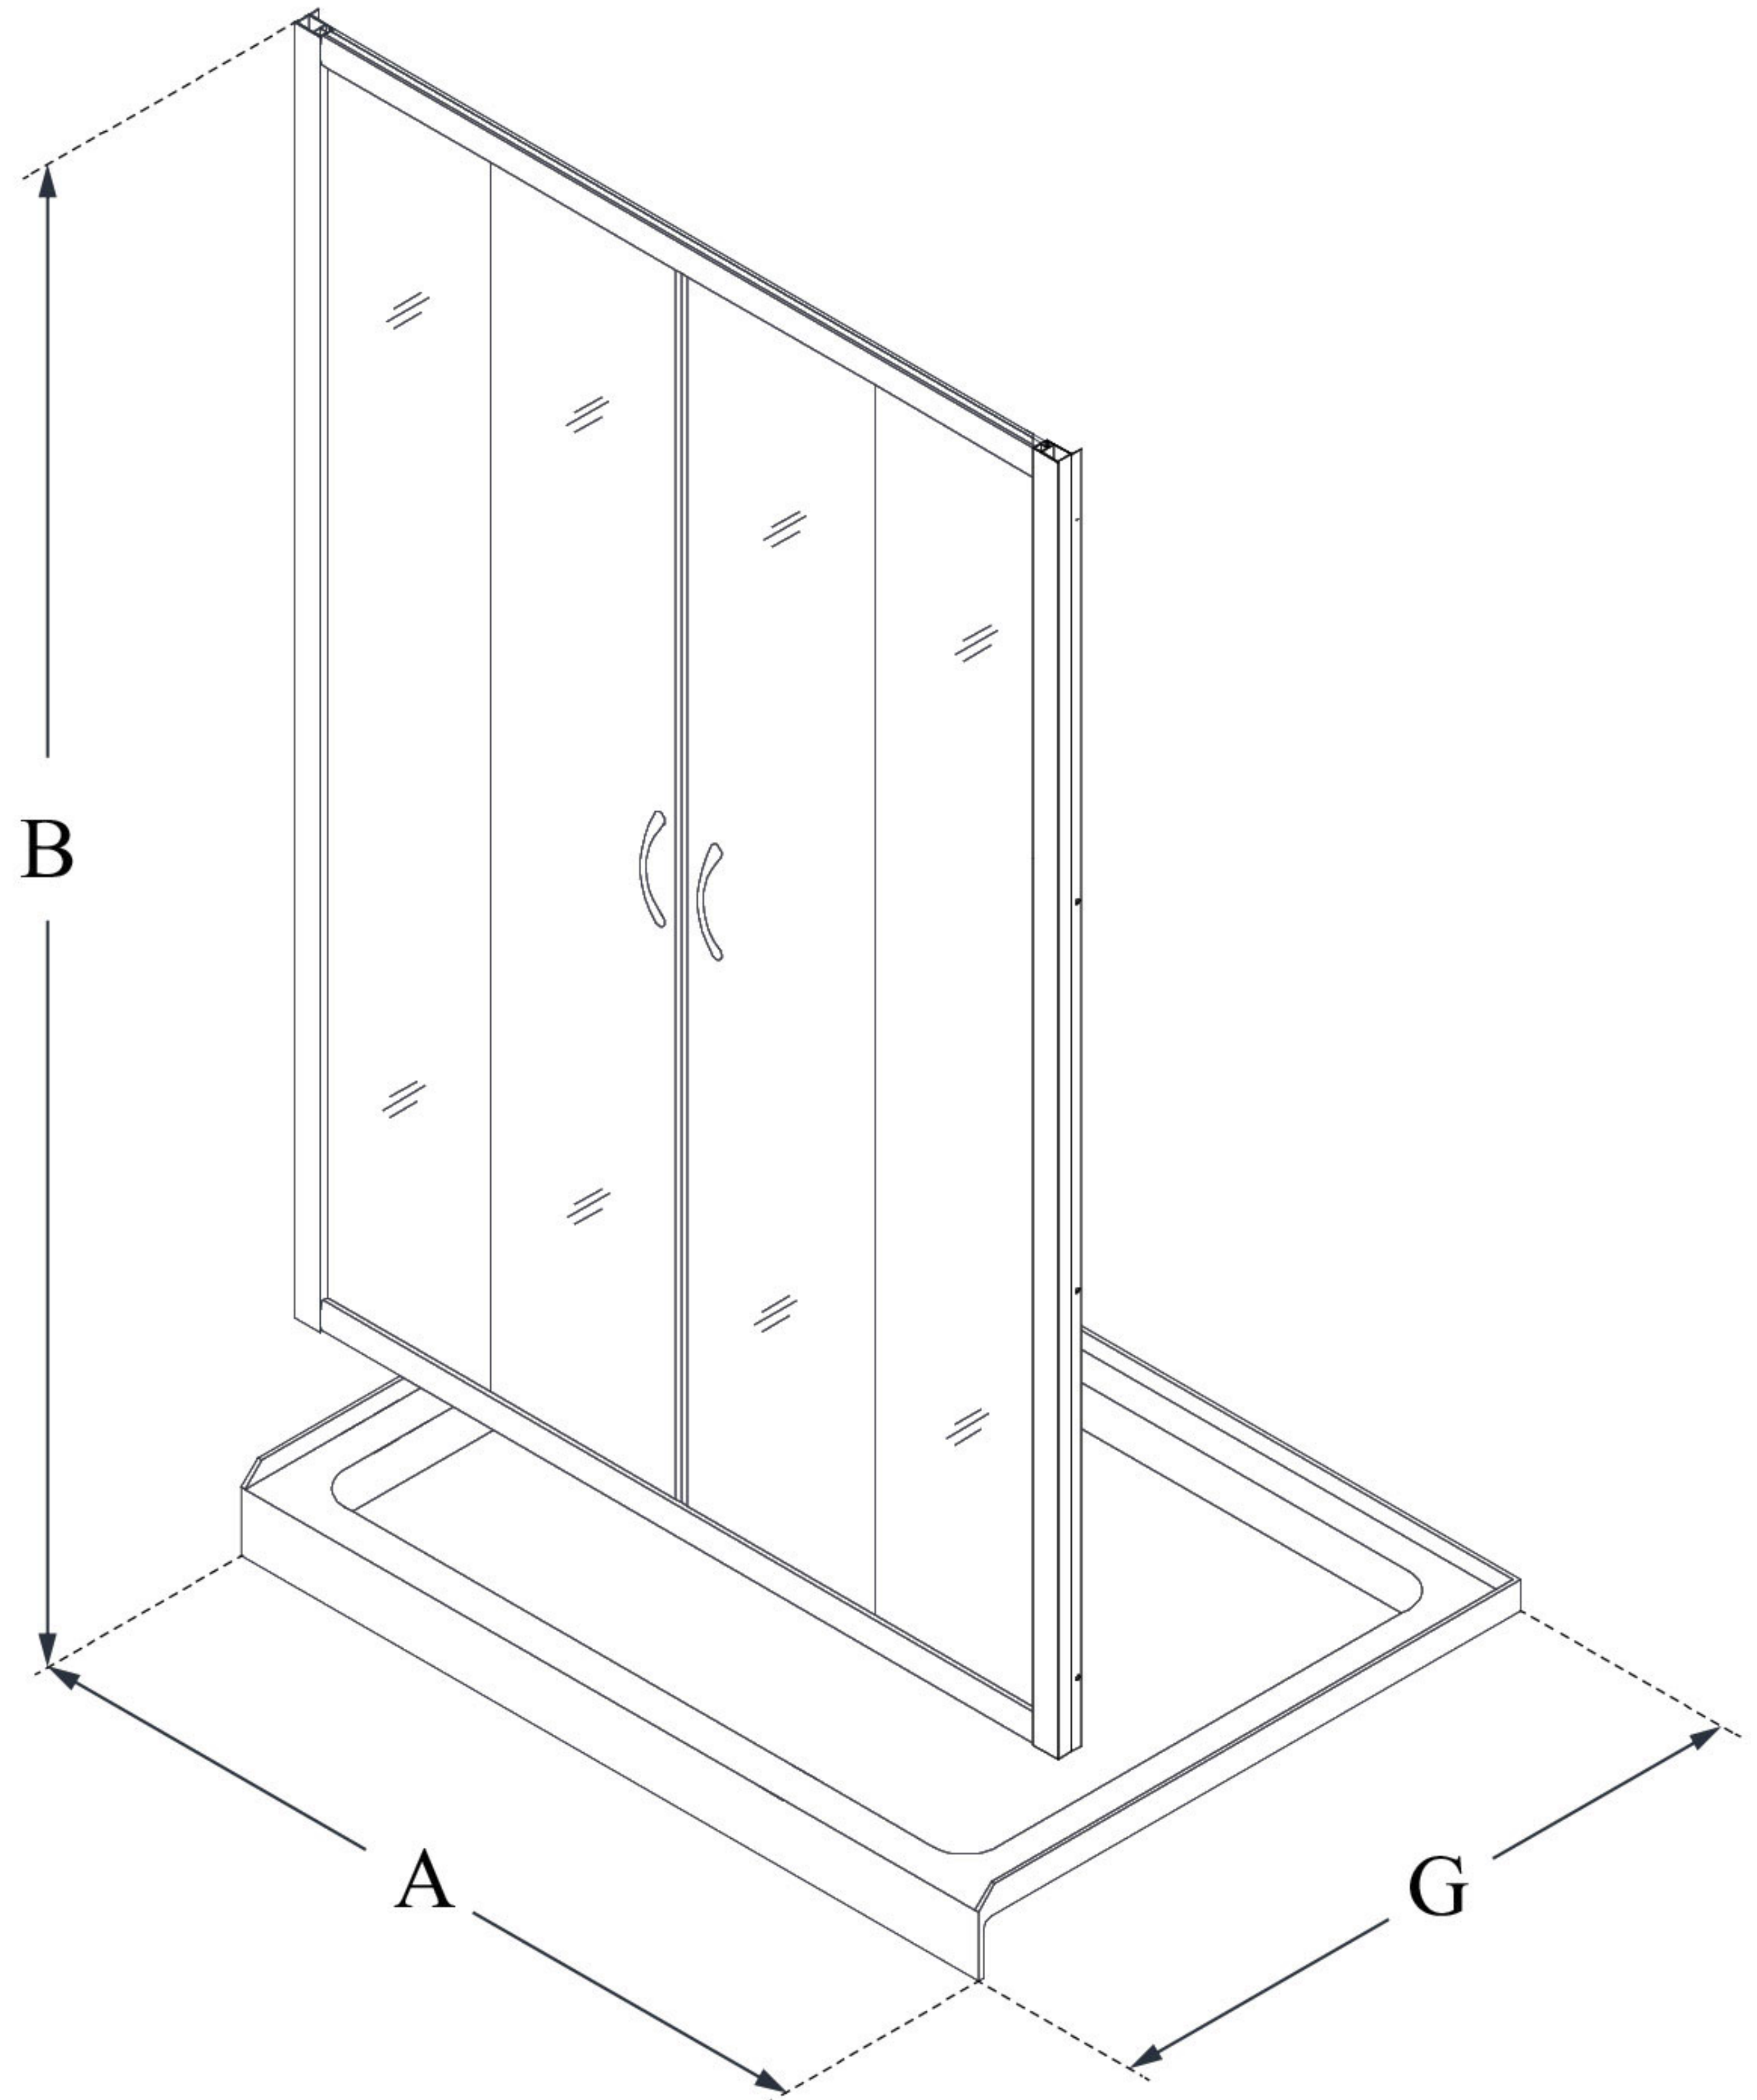

MODEL INFORMATION

DL-6960

VISIONS

DreamLine Visions 30 in. D x 60 in. W x 74 3/4 in. H Sliding Shower Door and SlimLine Shower Base Kit

KIT CONTENTS:

- SHOWER DOOR
- SHOWER BASE

CONFIGURATION DIMENSIONS:

A: 60"
KIT WIDTH

B: 74 3/4"
KIT HEIGHT

G: 30"
KIT DEPTH

AVAILABLE DRAIN LOCATIONS:

- CENTER
- LEFT
- RIGHT

For precise drain location, please refer to the included base technical drawing

DreamLine reserves the right to update or modify the hardware or materials pictured without prior notice for the purpose of product improvement and customer satisfaction.