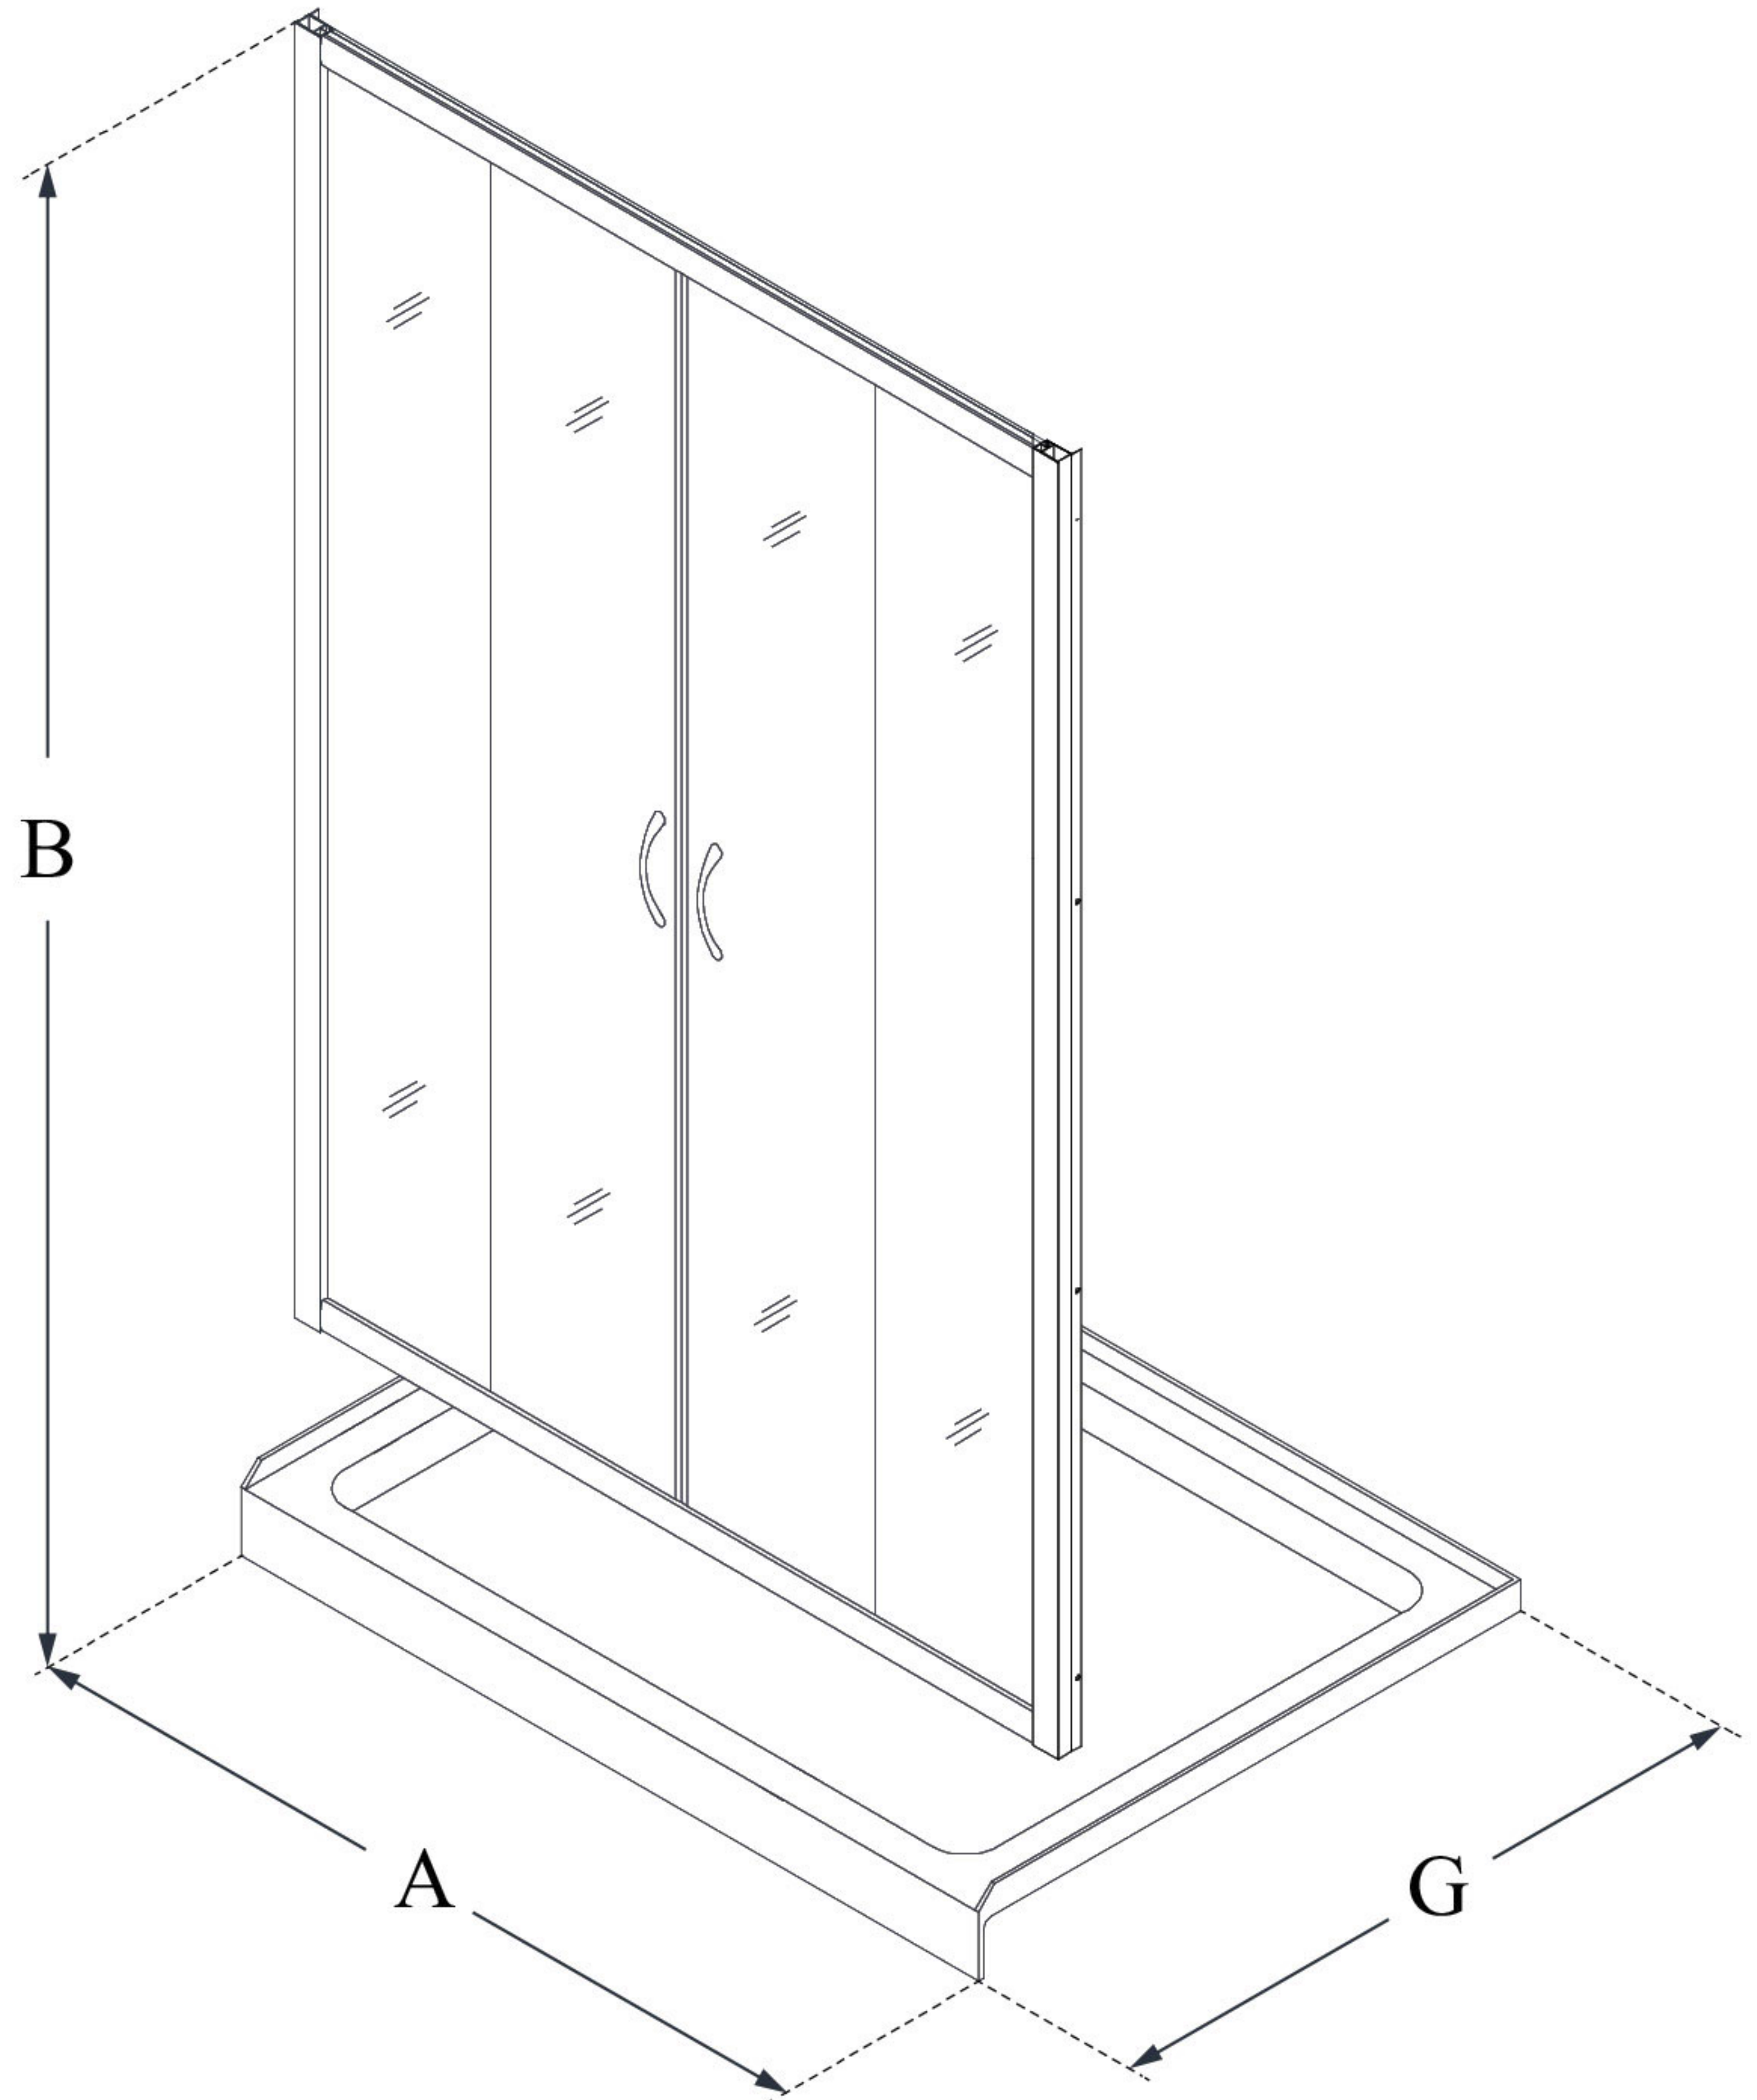

## VISIONS

DreamLine Visions 30 in. D x 60 in. W x 74 3/4 in. H Sliding Shower Door and SlimLine Shower Base Kit

### KIT CONTENTS:

- SHOWER DOOR
- SHOWER BASE

### CONFIGURATION DIMENSIONS:

**A: 60"**  
KIT WIDTH

**B: 74 3/4"**  
KIT HEIGHT

**G: 30"**  
KIT DEPTH

### AVAILABLE DRAIN LOCATIONS:

- CENTER
- LEFT
- RIGHT

For precise drain location, please refer to the included base technical drawing

DreamLine reserves the right to update or modify the hardware or materials pictured without prior notice for the purpose of product improvement and customer satisfaction.