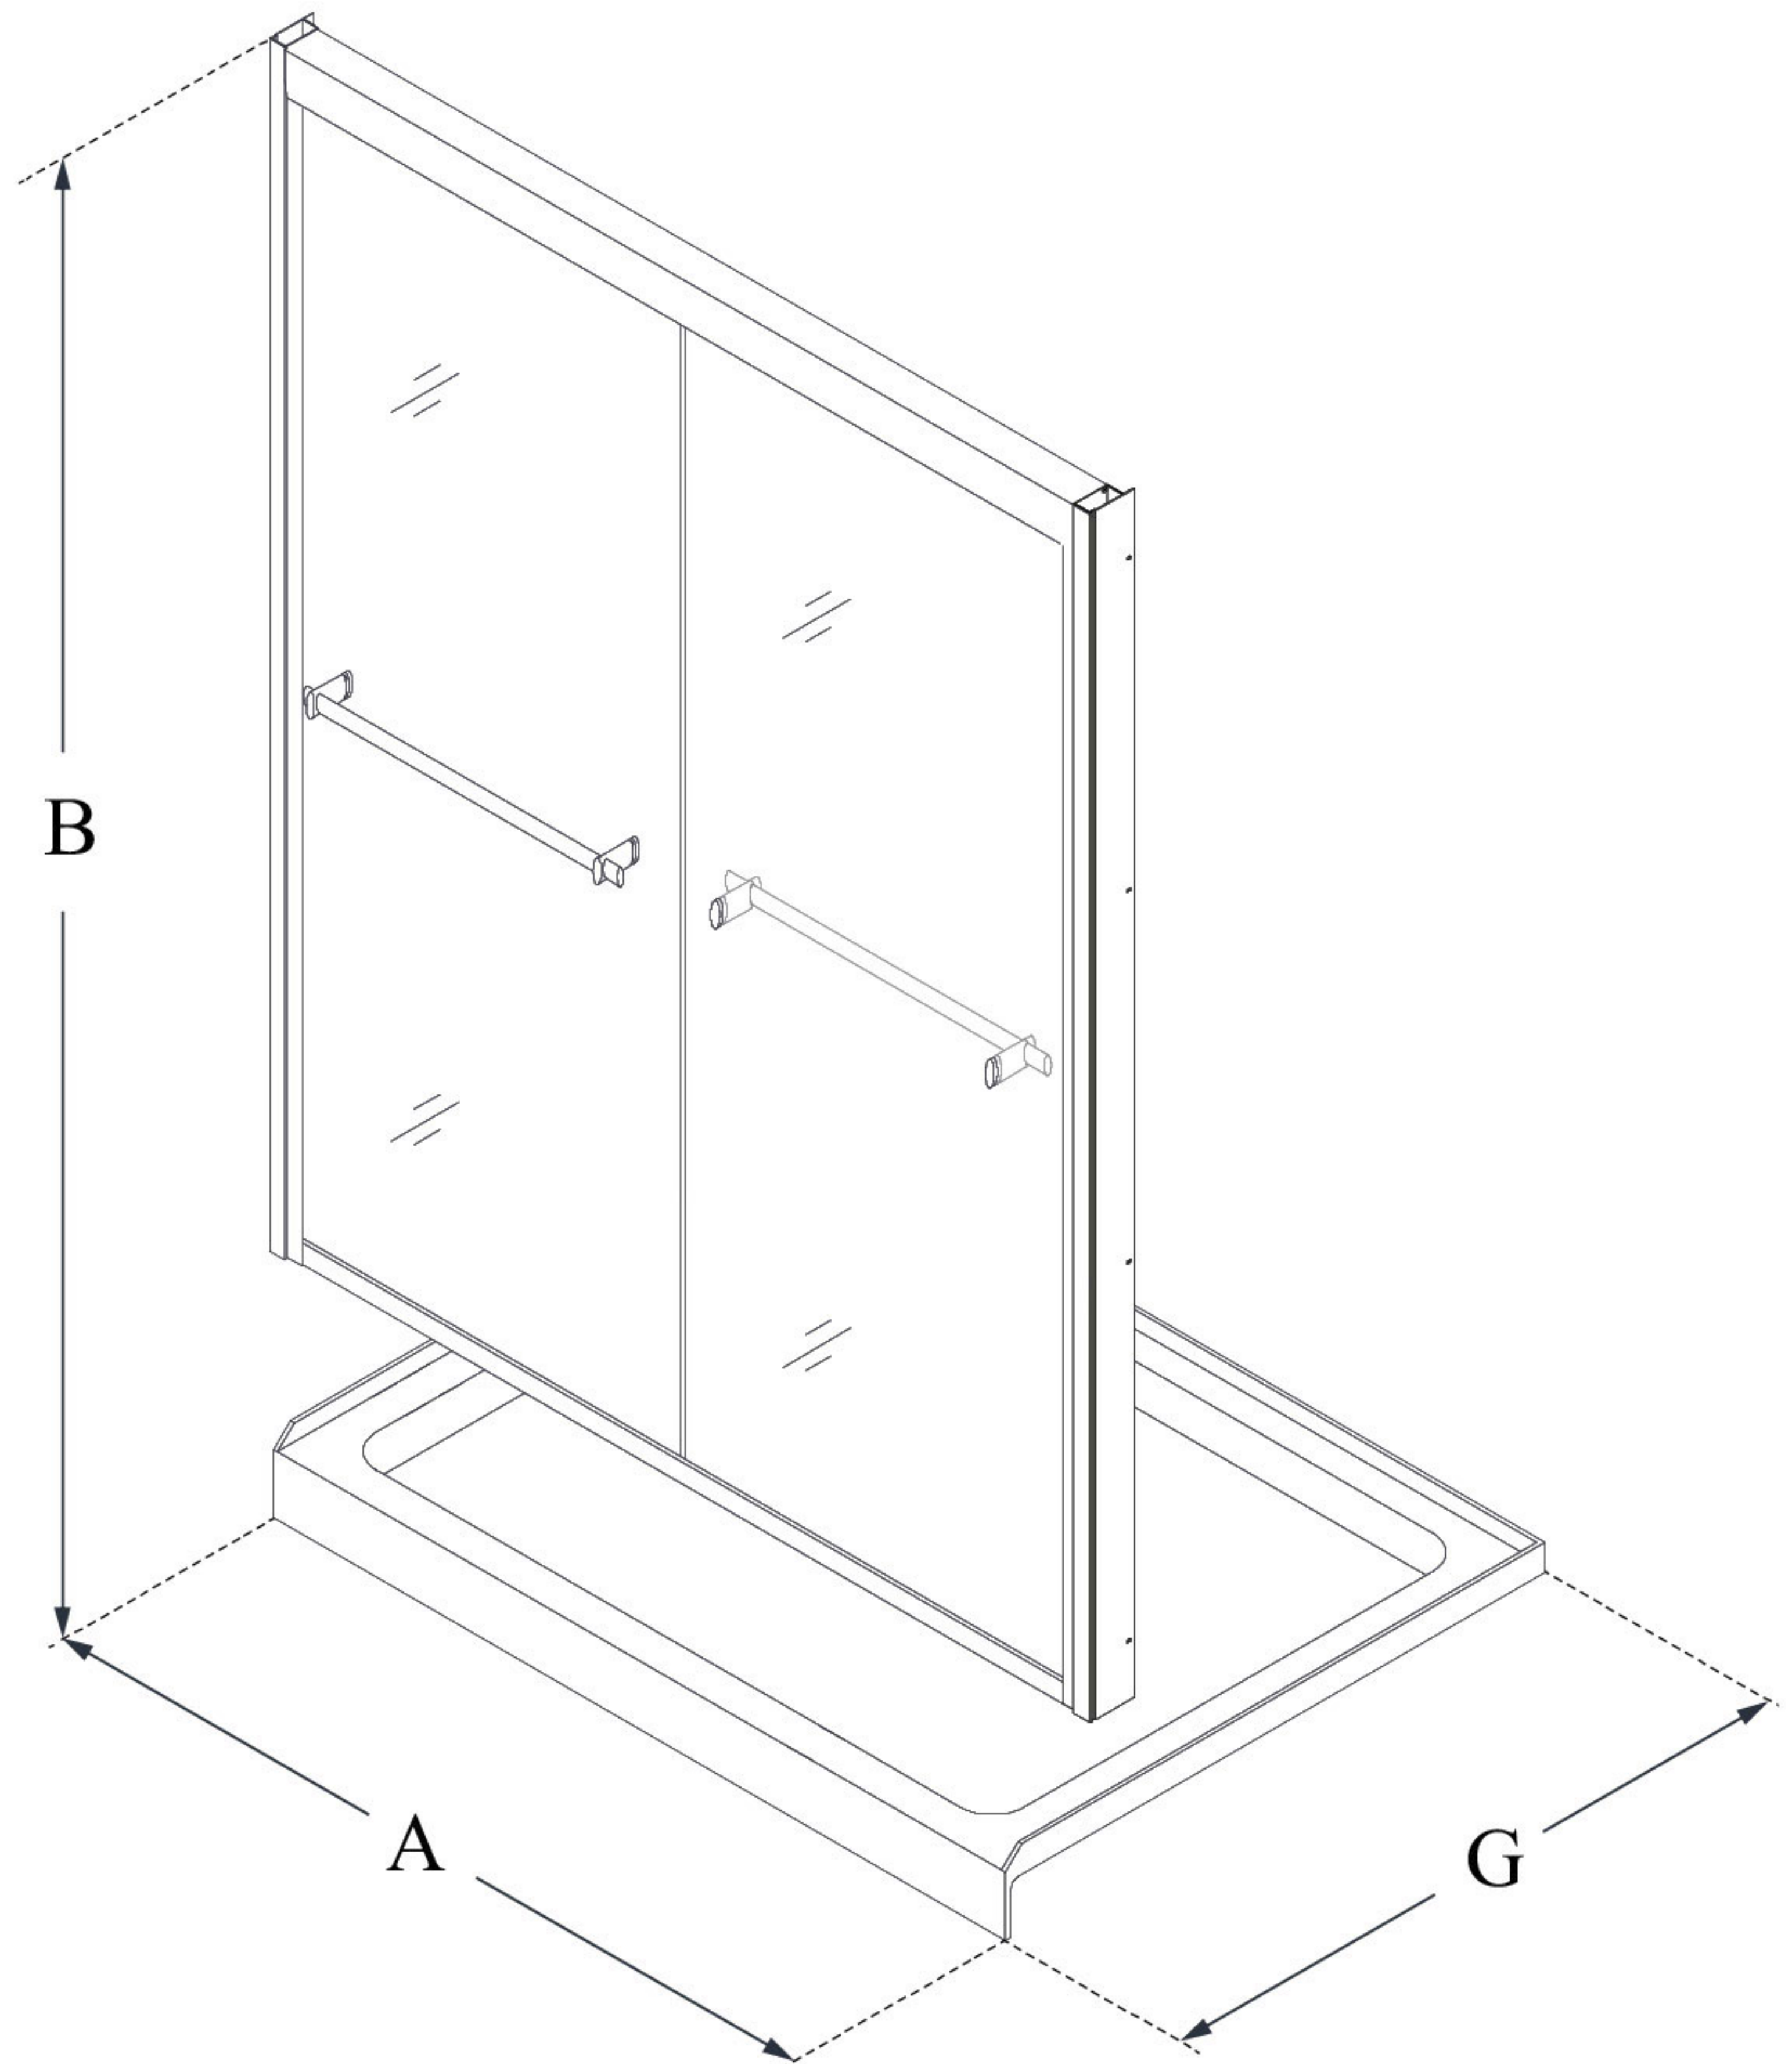

## DUET

DreamLine Duet 36 in. D x 48 in.  
W x 74 3/4 in. H Bypass Sliding  
Shower Door and SlimLine  
Shower Base Kit

### KIT CONTENTS:

- SHOWER DOOR
- SHOWER BASE

### CONFIGURATION DIMENSIONS:

**A: 48"**  
KIT WIDTH

**B: 74 3/4"**  
KIT HEIGHT

**G: 36"**  
KIT DEPTH

### AVAILABLE DRAIN LOCATIONS:

- CENTER

For precise drain location, please refer to the  
included base technical drawing

DreamLine reserves the right to update or modify the hardware or materials pictured  
without prior notice for the purpose of product improvement and customer satisfaction.