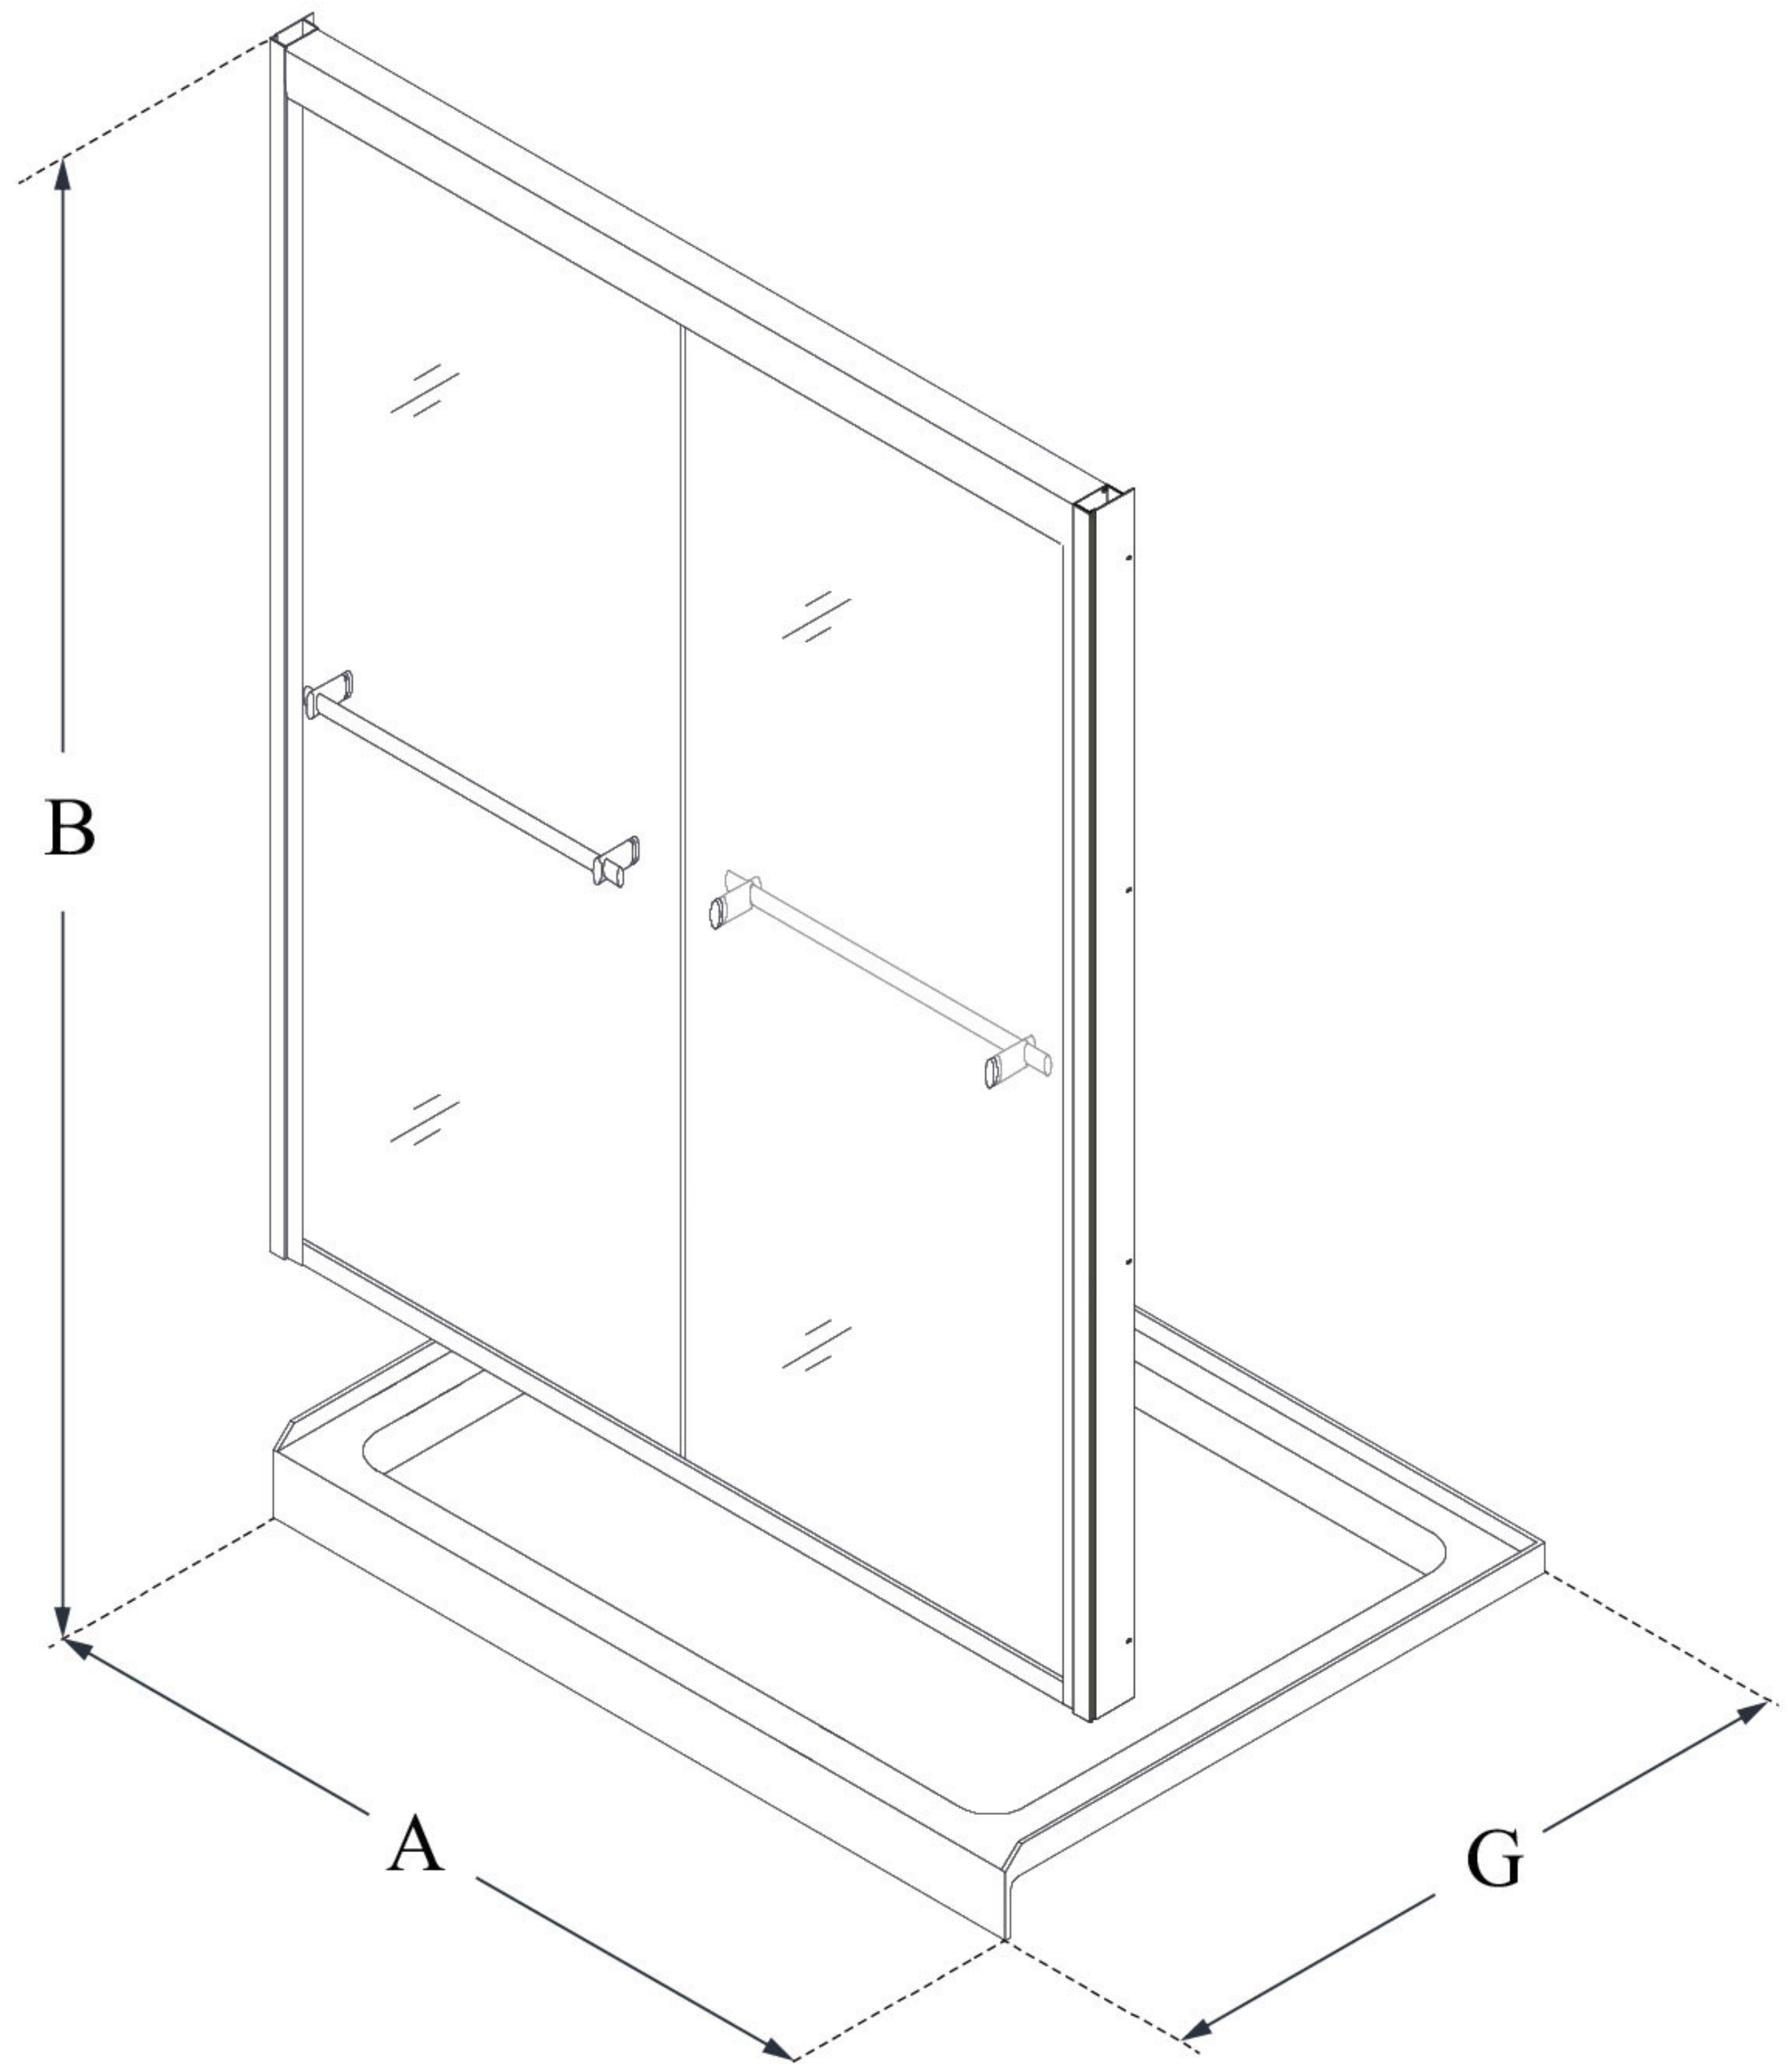

## DUET

DreamLine Duet 36 in. D x 60 in.  
W x 74 3/4 in. H Bypass Sliding  
Shower Door and SlimLine  
Shower Base Kit

### KIT CONTENTS:

- SHOWER DOOR
- SHOWER BASE

### CONFIGURATION DIMENSIONS:

**A: 60"**  
KIT WIDTH

**B: 74 3/4"**  
KIT HEIGHT

**G: 36"**  
KIT DEPTH

### AVAILABLE DRAIN LOCATIONS:

- CENTER
- LEFT
- RIGHT

For precise drain location, please refer to the  
included base technical drawing

DreamLine reserves the right to update or modify the hardware or materials pictured  
without prior notice for the purpose of product improvement and customer satisfaction.