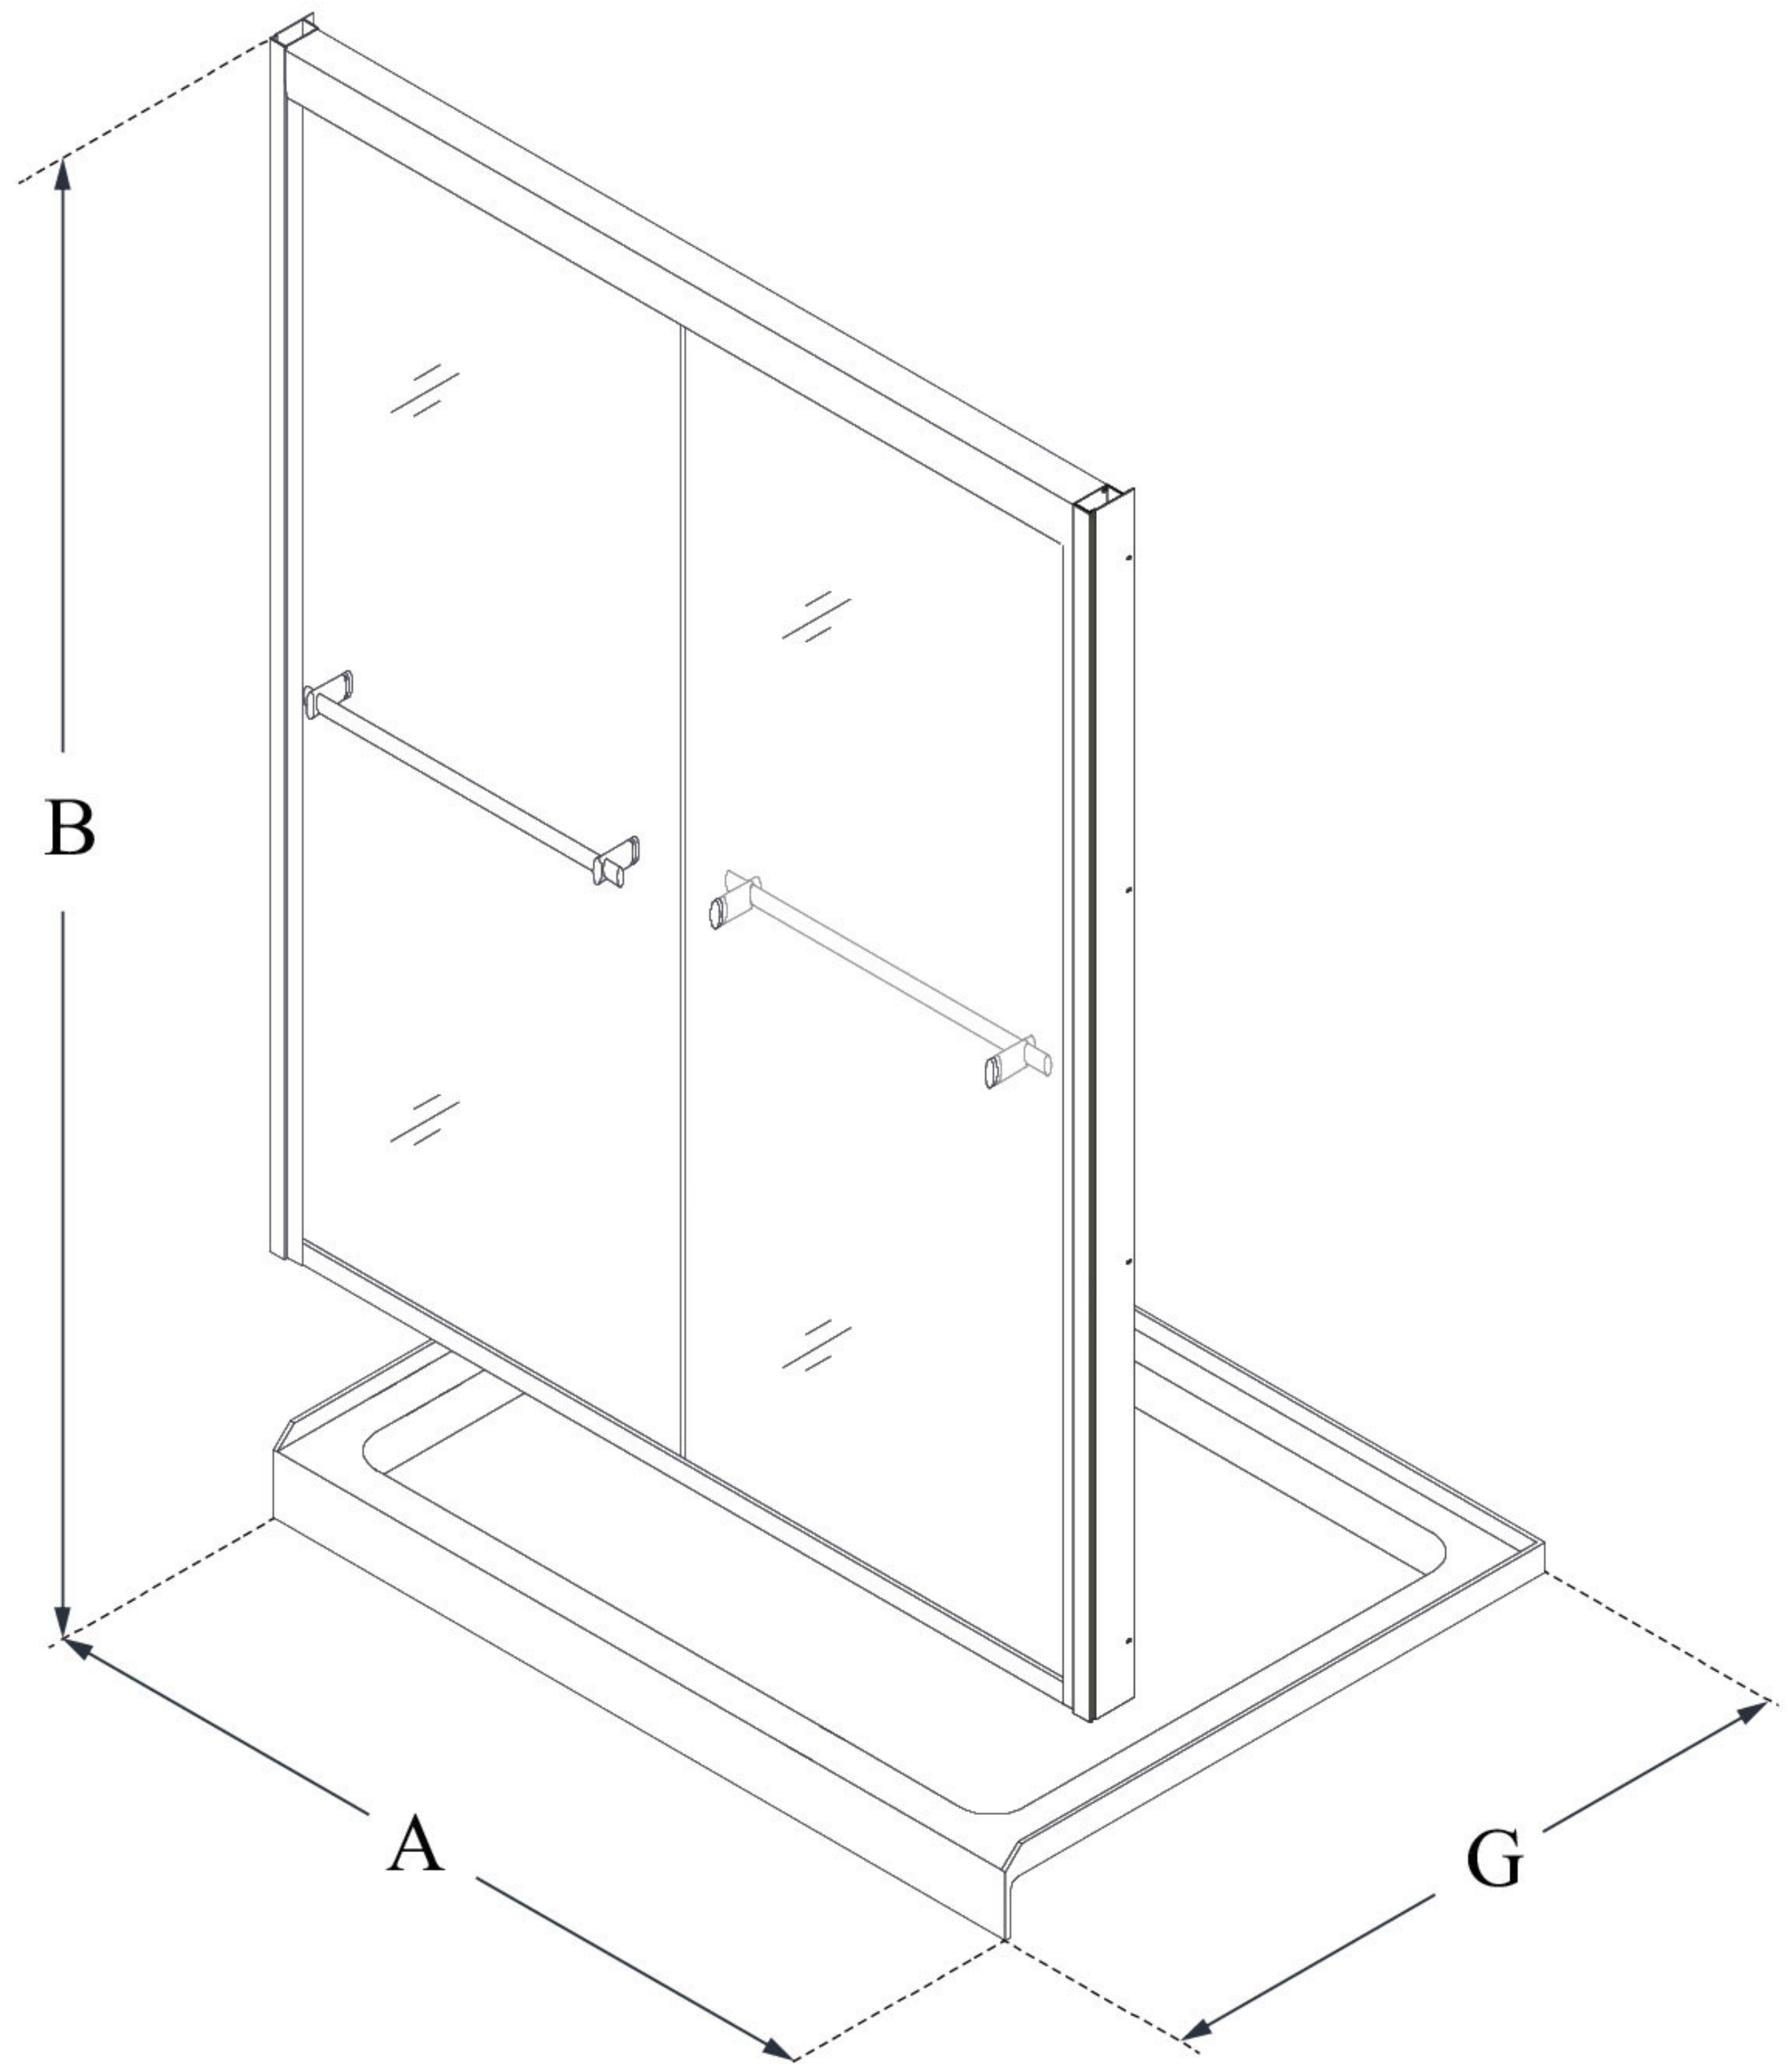

MODEL INFORMATION

DL-6953

DUET

DreamLine Duet 36 in. D x 60 in.
W x 74 3/4 in. H Bypass Sliding
Shower Door and SlimLine
Shower Base Kit

KIT CONTENTS:

- SHOWER DOOR
- SHOWER BASE

CONFIGURATION DIMENSIONS:

A: 60"
KIT WIDTH

B: 74 3/4"
KIT HEIGHT

G: 36"
KIT DEPTH

AVAILABLE DRAIN LOCATIONS:

- CENTER
- LEFT
- RIGHT

For precise drain location, please refer to the
included base technical drawing

DreamLine reserves the right to update or modify the hardware or materials pictured
without prior notice for the purpose of product improvement and customer satisfaction.